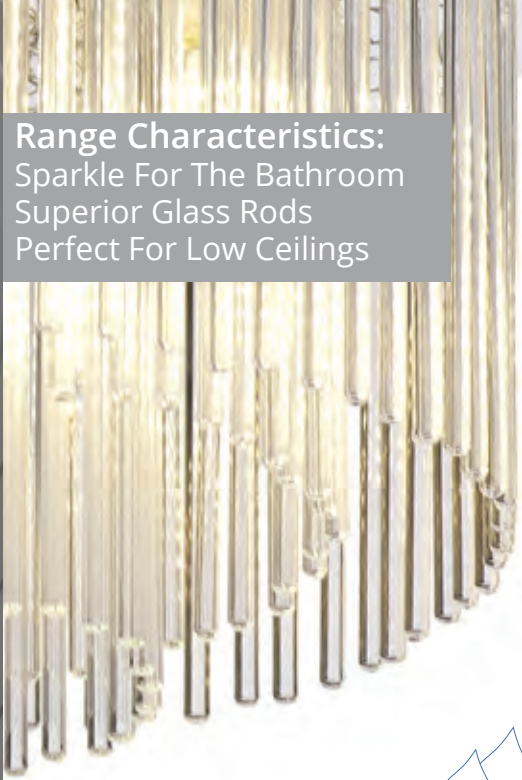

Range Characteristics:
Sparkle For The Bathroom
Superior Quality Crystal
Perfect For Low Ceilings

HL3057
NOW: £143.00
Ø 300 ↓ 260 (mm)
4 x G9 25W
Polished Chrome

IP44

ROIGNAIS

This stunning IP44 rated flush fitting is the perfect accompaniment to a stylish modern bathroom with a low ceiling. The round polished chrome plate displays rows of clear crystal button strands with clear crystal balls at the bottom that increase in size towards the centre, allowing you to bring an uncommon touch of glamour and sparkle to your bathroom.

Range Characteristics:
Sparkle For The Bathroom
Superior Quality Crystal
Perfect For Low Ceilings

IP44

HL3056
NOW: £150.00
Ø 300 ↓ 290 (mm)
4 x G9 25W
Polished Chrome

RECASTELLO

This stunning fitting hosts a mixture of different crystal cuts and shapes. The outer ring features the strands of square shaped crystal and the very centre drop holds a clear crystal sphere. The icicles around the middle of the fitting mimic water icicles and are a clever choice for this ceiling light as the IP44 rating makes it suitable for bathroom use.

Range Characteristics:
Sparkle For The Bathroom
Superior Glass Rods
Perfect For Low Ceilings

IP44

HL3058 **NOW: £81.00**

Ø 250 ↓ 180 (mm)

4 x G9 25W

Polished Chrome/Clear

polished chrome plate
doubles the impact

HL3059 **NOW: £147.00**

Ø 350 ↓ 180 (mm)

6 x G9 25W

Polished Chrome/Clear

181 pcs of
glass rods

REDIVAL

The round polished chrome plates offer a simplistic neutral setting to hang the generous number of clear glass rods which are positioned in a circular format of rows across the frame. The glass pieces diffuse the light emitted from the G9 lampholders which are encased to provide the fittings with an IP44 rating making the range suitable for bathrooms.