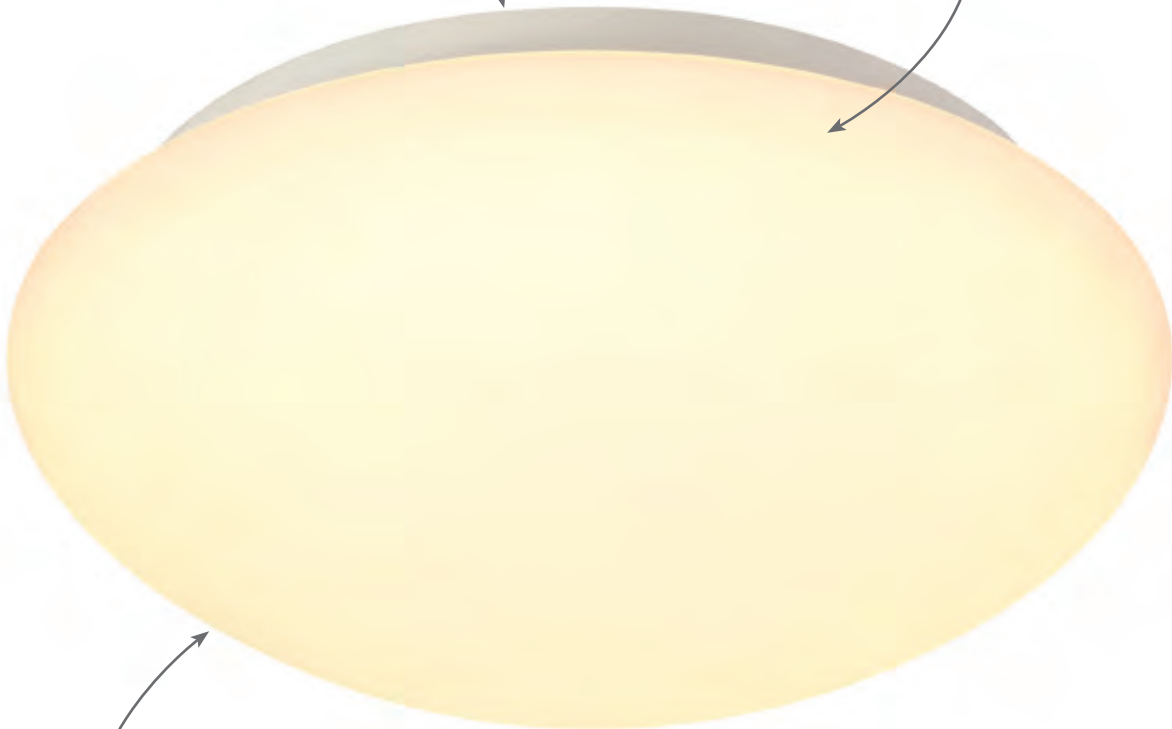

Range Characteristics:
3000K Warm White
Not Dimmable
3 Years Warranty

simplicity
& efficiency

warm gentle lighting

substantial glass
shade

HL3754 **NOW: £110.00**
Ø 300 ↓ 105 (mm)
1 x Integral LED 18W, 872lm
White/Frosted Glass