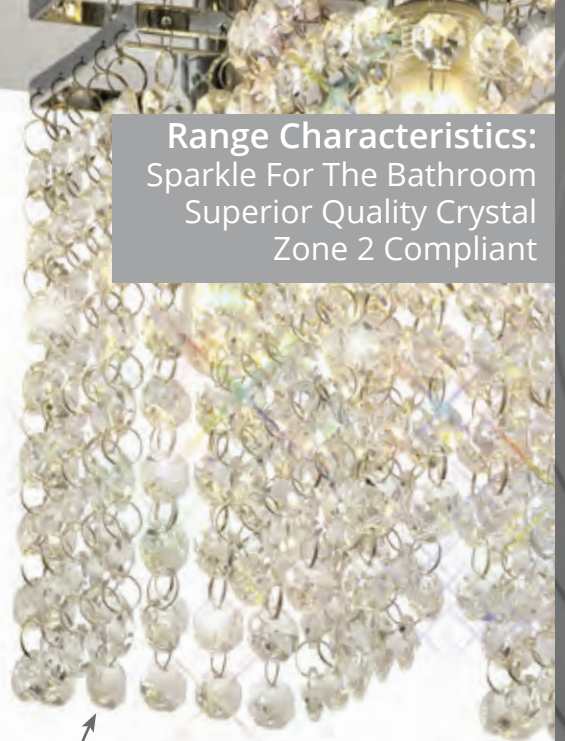

Range Characteristics:
Sparkle For The Bathroom
Superior Glass Rods
Perfect For Low Ceilings

IP44

HL3058 **NOW: £81.00**

Ø 250 ↓ 180 (mm)

4 x G9 25W

Polished Chrome/Clear

polished chrome plate
doubles the impact

HL3059 **NOW: £147.00**

Ø 350 ↓ 180 (mm)

6 x G9 25W

Polished Chrome/Clear

181 pcs of
glass rods

REDIVAL

The round polished chrome plates offer a simplistic neutral setting to hang the generous number of clear glass rods which are positioned in a circular format of rows across the frame. The glass pieces diffuse the light emitted from the G9 lampholders which are encased to provide the fittings with an IP44 rating making the range suitable for bathrooms.

HL3053 **NOW: £56.00**

↗ 120 ↘ 220 ↔ 120 (mm)

1 x G9 25W

Polished Chrome

Range Characteristics:
Sparkle For The Bathroom
Superior Quality Crystal
Zone 2 Compliant

abundance of crystal

glorious lights for
glorious bathrooms

HL3055 **NOW: £54.00**

↕ 170 ↔ 90 ↔ 140 (mm)

1 x G9 25W

Polished Chrome

HL3054 **NOW: £179.00**

↗ 300 ↘ 210 ↔ 300 (mm)

4 x G9 25W

Polished Chrome