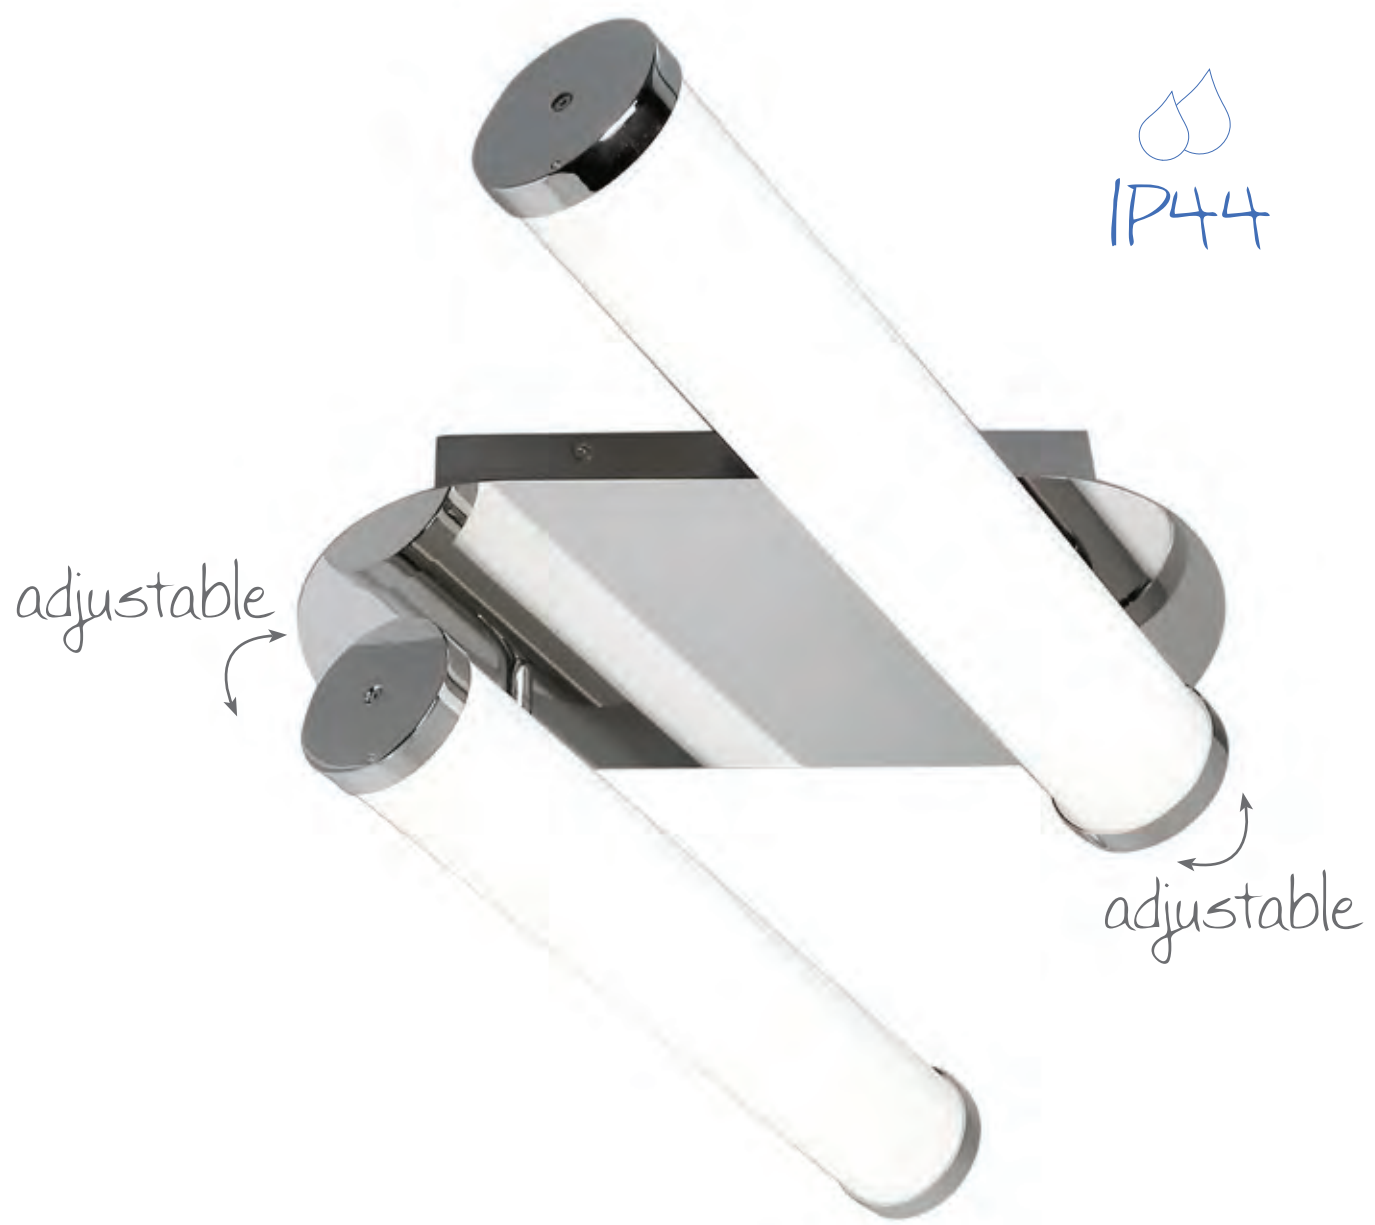

Images are not to scale

adjustable - light
can be directed
downwards or
outwards

Range Characteristics:
4000K Natural White
Not Dimmable
3 Years Warranty

HL3026 NOW: £83.00

↓ 65 ↔ 330 ⇨ 100 (mm)
1 x Integral LED 6W, 612lm ☐
Polished Chrome/Opal White

HL3027 NOW: £92.00

↓ 65 ↔ 486 ⇨ 100 (mm)
1 x Integral LED 12W, 1192lm ☐
Polished Chrome/Opal White

IP44

HL3028 NOW: £120.00

↓ 75 ↔ 627 ⇨ 100 (mm)
1 x Integral LED 18W, 1784lm ☐
Polished Chrome/Opal White

IP44