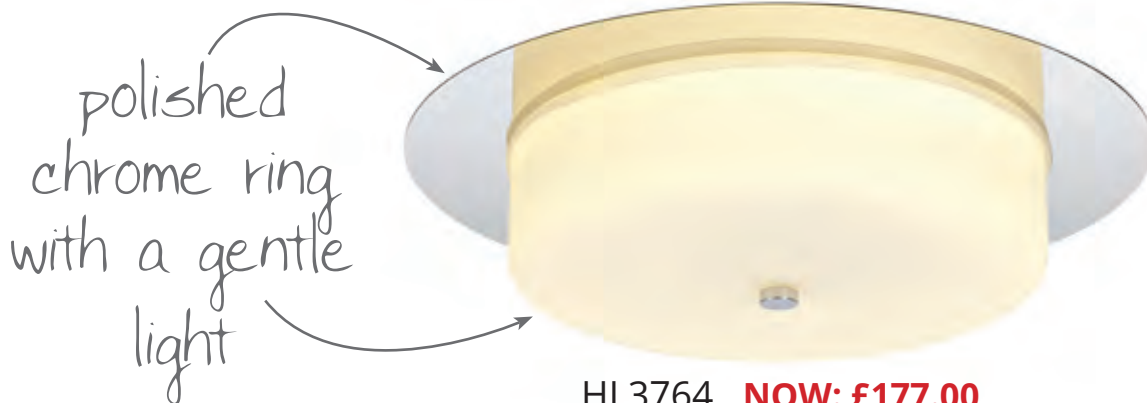

HL3764 NOW: £177.00

Ø 350 ↓ 80 (mm)

1 x Integral LED 18W, 1080lm
Polished Chrome/White

IP44