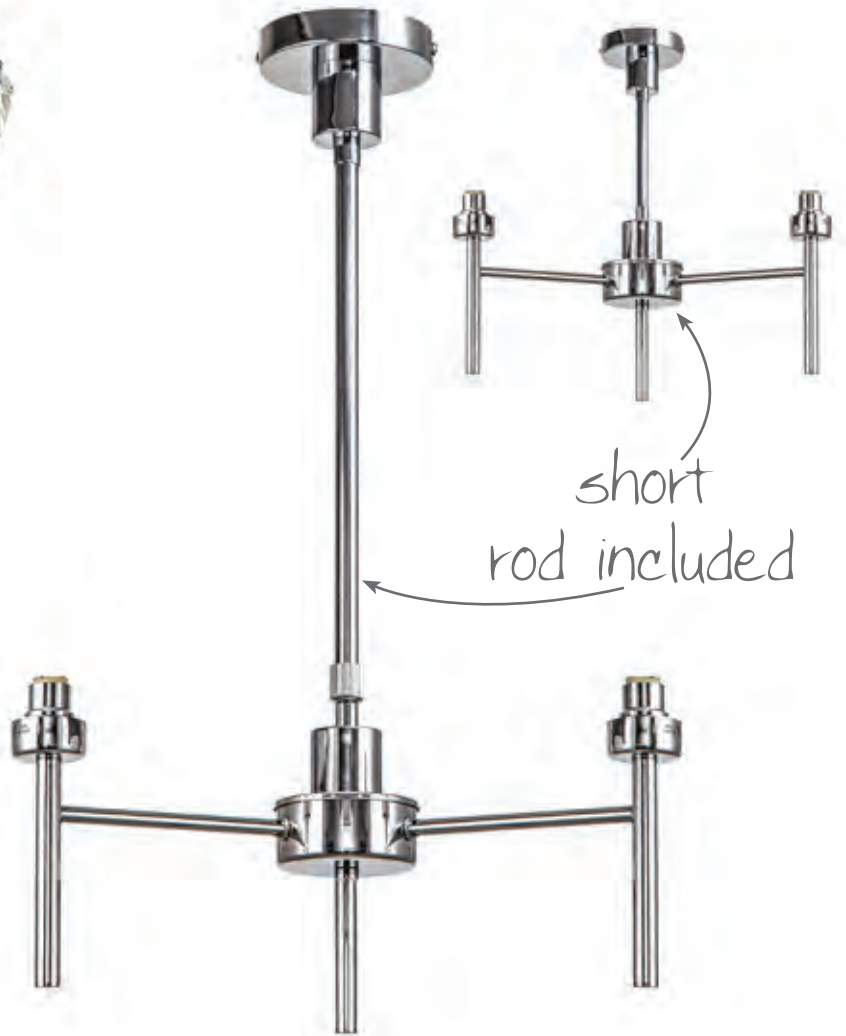

← adjustable height →

HL3613 **NOW: £428.00**  
Ø 560 ↓ 250–2500 (mm)  
13 x G9 28W  
Polished Chrome

each pendant  
2.5m

HL3612 & HL4297 & HL4298  
& HL4299 & HL4300

HL3614 & HL3637

HL3614 **NOW: £338.00**  
↗ 300 ↘ 250-2000 ↔ 600 (mm)  
8 x G9 28W  
Polished Chrome

*simple & subtle  
or creative & colourful,  
you decide*

**CERBILLONA**

Images are not to scale

mix, match,  
create

Range Characteristics:  
Extensive Mix & Match  
Endless Combinations  
Multiple Lamp Options

each pendant  
2m

HL4063 **NOW: £396.00**  
↗ 300 ↘ 250-2000 ↔ 1000 (mm)  
12 x G9 28W  
Polished Chrome

**HL3615 NOW: £128.00**

∅ 400 ↓ 520-820 (mm)

3 x G9 28W

Polished Chrome

**HL3618 NOW: £41.00**

↓ 170 ↔ 120 ⇄ 120 (mm)