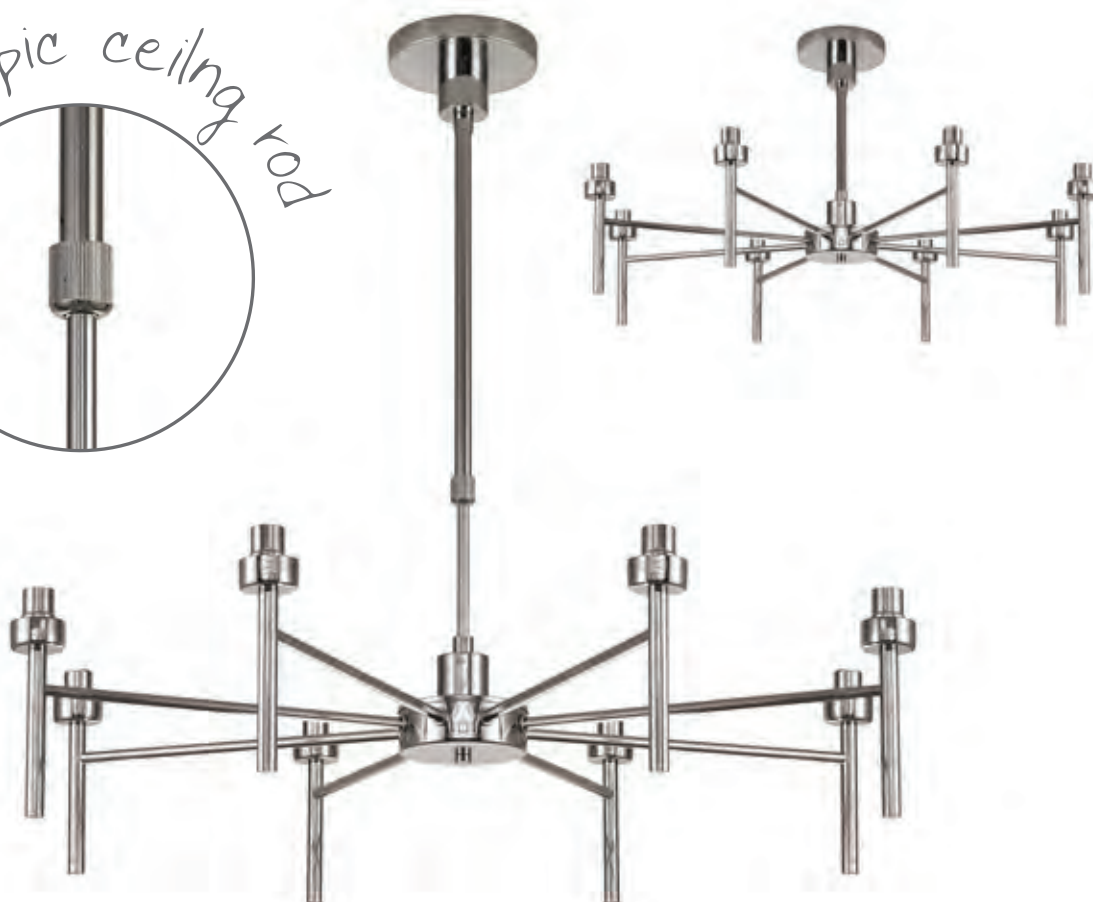

Images are not to scale

Range Characteristics:  
Superior Mix & Match  
Vast Selection of Shades  
Multiple Lamp Options

*mix, match,  
create*

HL3616 **NOW: £183.00**

Ø 500 ↓ 520-820 (mm)

5 x G9 28W

Polished Chrome

HL3617 **NOW: £360.00**

Ø 700 ↓ 520-820 (mm)

8 x G9 28W

Polished Chrome

85cm diameter  
&  
suitable for low  
ceilings!

HL4064 **NOW: £570.00**

Ø 850 ↓ 260-2080 (mm)

12 x G9 28W