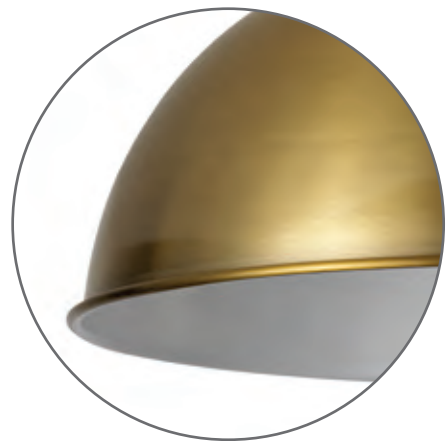

*bespoke  
light fittings*

*excellent colours and  
finish*

impressive 35cm  
diameter

HL3948 **NOW: £105.00**  
Ø 350 ↓ 150 (mm)  
Chrome

HL3945 **NOW: £105.00**  
Antique Brass

HL3946 **NOW: £105.00**  
Gilt Bronze