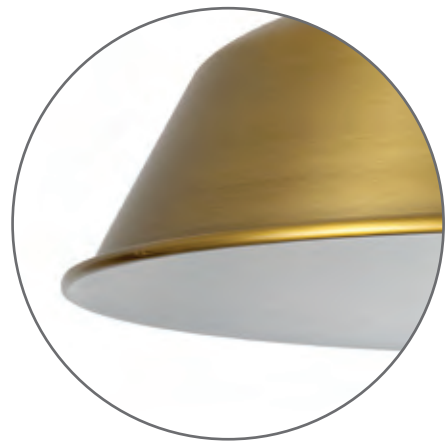

*endless  
combinations*

HL3907 **NOW: £54.00**  
Black

components  
enable a huge variety of  
combinations

HL3914 **NOW: £50.00**  
Ø 250 ↓ 80 (mm)  
Black Chrome

HL3911 **NOW: £50.00**  
Brushed Rose Gold