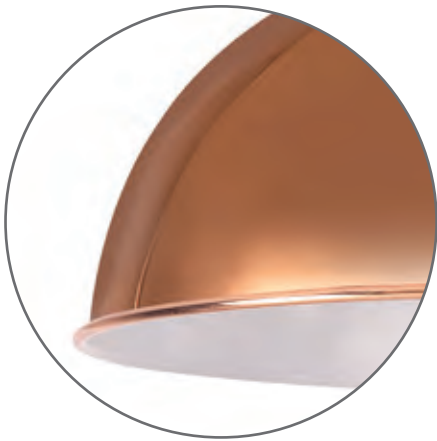

Range Characteristics:
Extensive Mix & Match
Endless Combinations
Multiple Lamp Options

HL3947 **NOW: £105.00**
Brushed Rose Gold