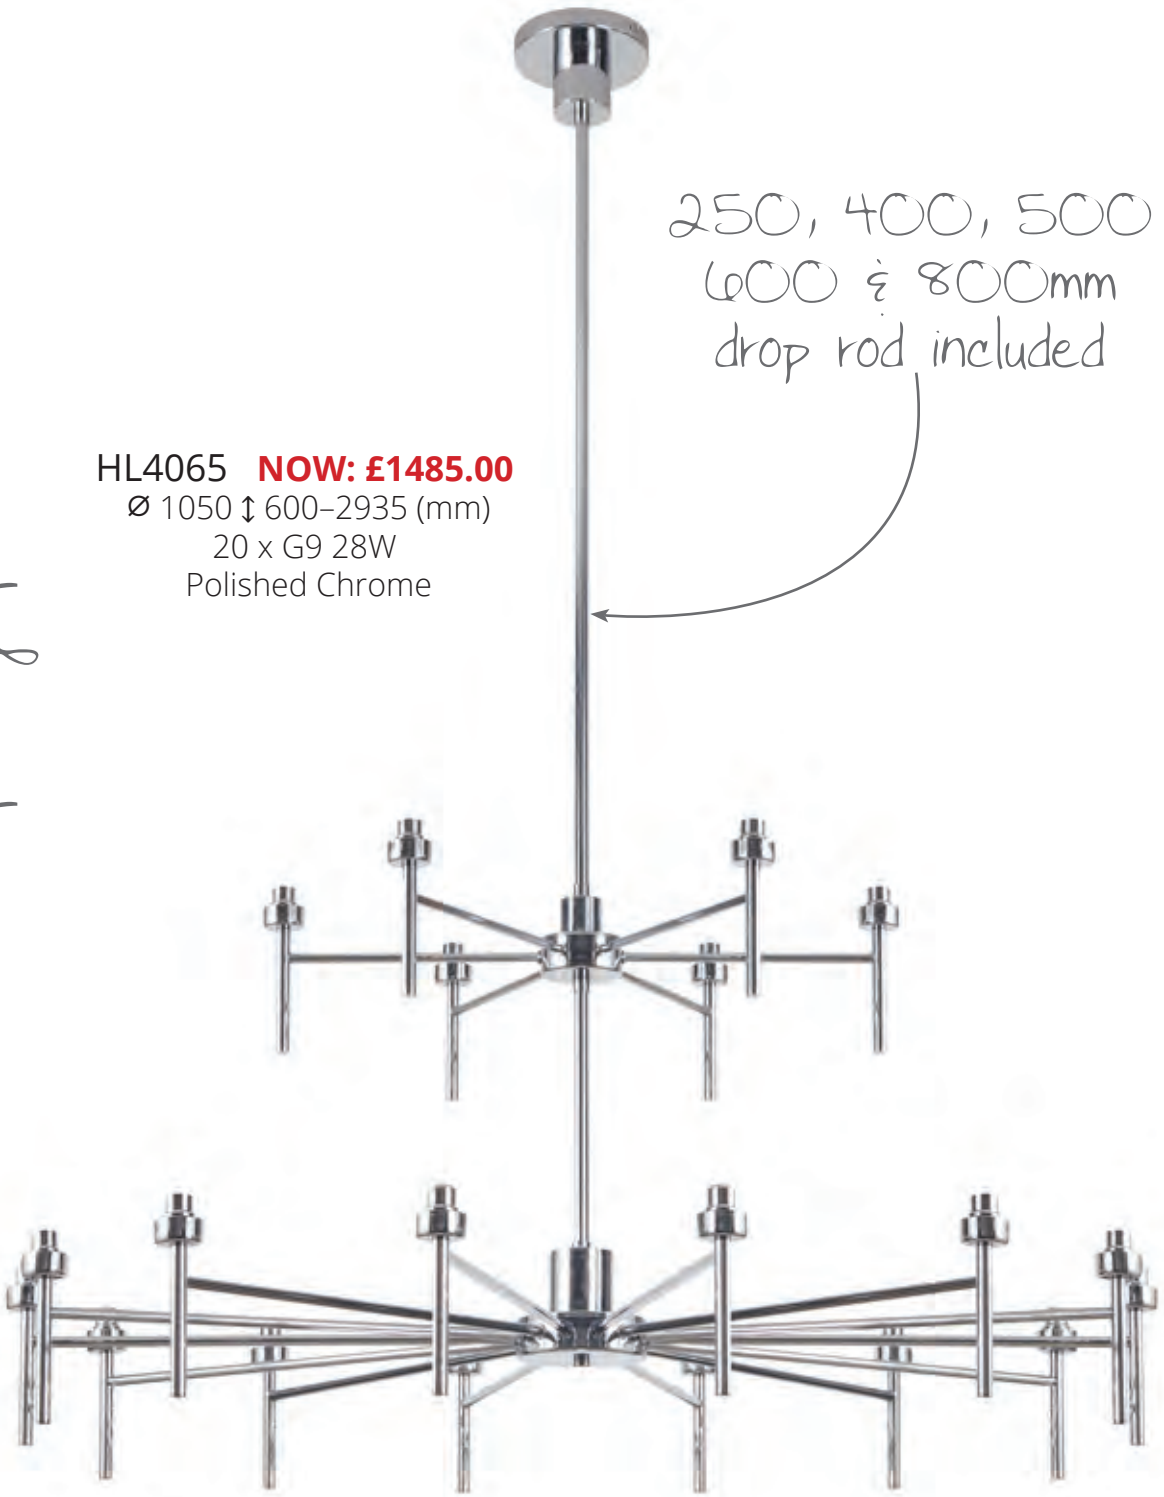

Images are not to scale

Range Characteristics:  
Superior Mix & Match  
Vast Selection of Shades  
Multiple Lamp Options

*mix, match,  
create*

HL3616 **NOW: £183.00**

Ø 500 ↓ 520-820 (mm)

5 x G9 28W

Polished Chrome

HL3617 **NOW: £360.00**

Ø 700 ↓ 520-820 (mm)

8 x G9 28W

Polished Chrome

85cm diameter  
&  
suitable for low  
ceilings!

HL4064 **NOW: £570.00**

Ø 850 ↓ 260-2080 (mm)

12 x G9 28W

Polished Chrome

mix, match,  
create

**CERBILLONA**

Images are not to scale

Range Characteristics:  
Extensive Mix & Match  
Endless Combinations  
Multiple Lamp Options

HL4065 & HL4406

*two tiers of magnificence*

HL4065 **NOW: £1485.00**  
Ø 1050 ↑ 600–2935 (mm)  
20 x G9 28W  
Polished Chrome

250, 400, 500  
600 & 800mm  
drop rod included

HL3624

**NOW: £16.00**

Ø 120 ↓ 150 (mm)  
Cognac

HL3620

**NOW: £14.00**

Clear