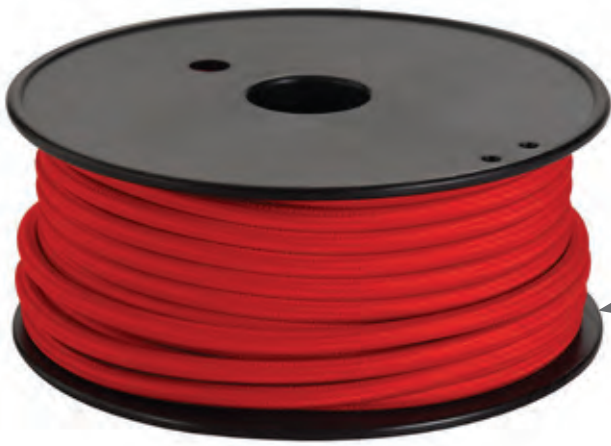

**NOW: £109.00**

Beige

HL4076

**NOW: £109.00**

Rose Gold

**ANETO**

Images are not to scale

Range Characteristics:  
Extensive Mix & Match  
Endless Combinations  
Multiple Lamp Options