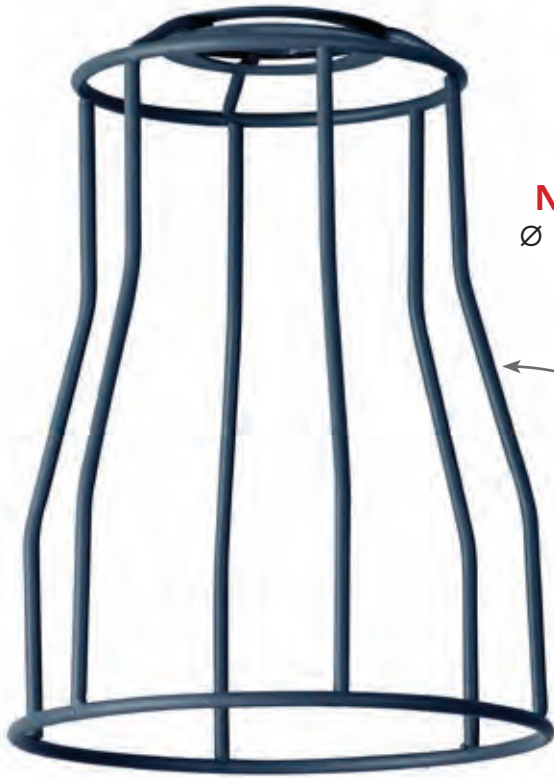

Range Characteristics:
Extensive Mix & Match
Endless Combinations
Multiple Lamp Options

HL3984
NOW: £25.00
Ø 140 ↓ 180 (mm)
Slate Grey

*stunning
metal
finishes*