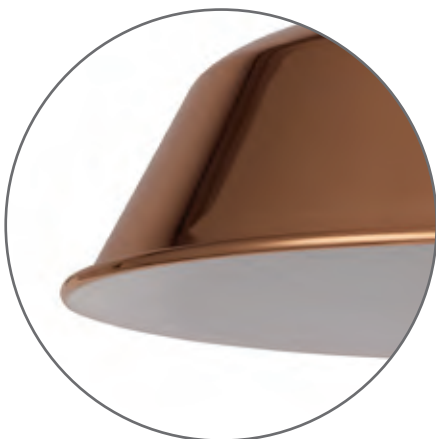

*endless  
combinations*

HL3907 **NOW: £54.00**  
Black

components  
enable a huge variety of  
combinations

HL3914 **NOW: £50.00**  
Ø 250 ↓ 80 (mm)  
Black Chrome

HL3911 **NOW: £50.00**  
Brushed Rose Gold