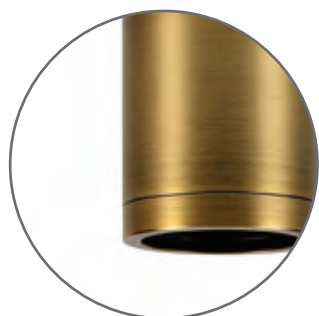

HL3865
NOW: £44.00
Gilt Bronze