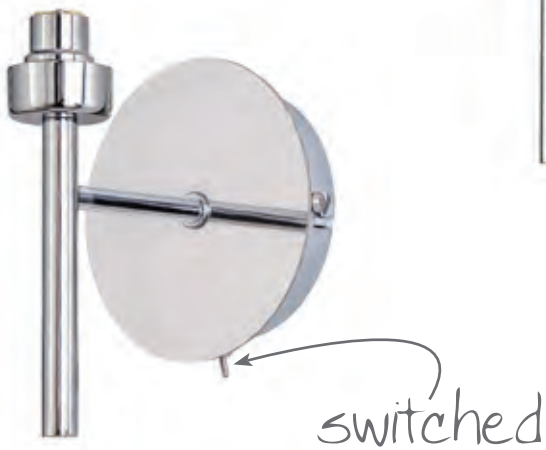

each pendant  
2m

HL4063 **NOW: £396.00**  
↗ 300 ↘ 250-2000 ↔ 1000 (mm)  
12 x G9 28W  
Polished Chrome

**HL3615 NOW: £128.00**

∅ 400 ↓ 520-820 (mm)

3 x G9 28W

Polished Chrome

**HL3618 NOW: £41.00**

↓ 170 ↔ 120 ⇄ 120 (mm)

1 x G9 28W

Polished Chrome

*mix, match,  
create*

**HL4066 NOW: £71.00**

↓ 170 ↔ 300 ⇄ 120 (mm)

2 x G9 28W

Polished Chrome

**CERBILLONA**

Images are not to scale

Range Characteristics:  
Superior Mix & Match  
Vast Selection of Shades  
Multiple Lamp Options

*mix, match,  
create*

HL3616 **NOW: £183.00**

Ø 500 ↓ 520-820 (mm)

5 x G9 28W

Polished Chrome