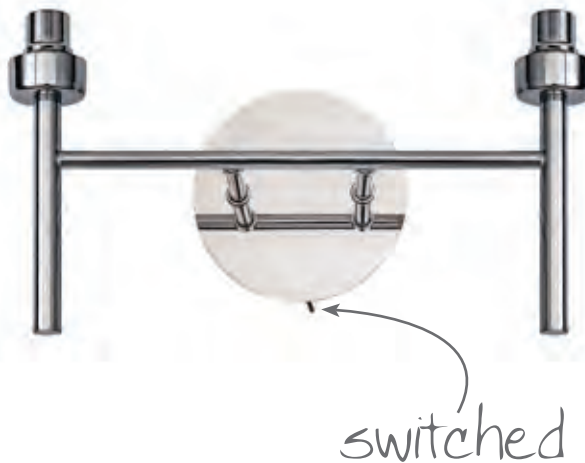

each pendant  
2m

HL4063 **NOW: £396.00**  
↗ 300 ↘ 250-2000 ↔ 1000 (mm)  
12 x G9 28W  
Polished Chrome

**HL3615 NOW: £128.00**

∅ 400 ↓ 520-820 (mm)

3 x G9 28W

Polished Chrome

**HL3618 NOW: £41.00**

↓ 170 ↔ 120 ⇄ 120 (mm)

1 x G9 28W

Polished Chrome

*mix, match,  
create*

**HL4066 NOW: £71.00**

↓ 170 ↔ 300 ⇄ 120 (mm)

2 x G9 28W

Polished Chrome

**CERBILLONA**

Images are not to scale

Range Characteristics:  
Superior Mix & Match  
Vast Selection of Shades  
Multiple Lamp Options

*mix, match,  
create*

HL3616 **NOW: £183.00**

Ø 500 ↓ 520-820 (mm)

5 x G9 28W

Polished Chrome