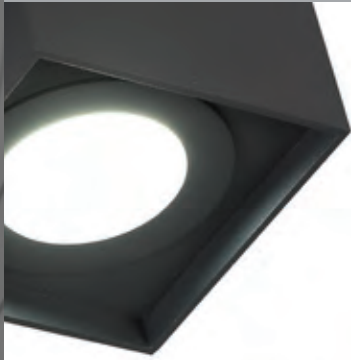

HL3381 NOW: £57.00

↗ 80 ↘ 170 ↔ 95 (mm)
1 x GU10 50W □
Sand Anthracite

HL3380 NOW: £57.00

↗ 80 ↘ 170 ↔ 95 (mm)
1 x GU10 50W □
Sand White

SEICHENKOPF

The large cube shape of these ceiling lights generates a more substantial spotlight option. In place of the more common round, slim singular fixtures this design provides eye-catching presence as well as a controlled directionality of light from the GU10 lampholder. Available in two colour finishes, the three dimensional frame pivots with the bracket.