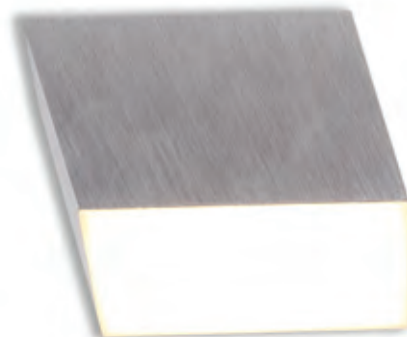

HL3383 NOW: £47.00

↗ 100 ↘ 60 ↔ 105 (mm)
1 x Integral LED 10W, 700lm
Satin Aluminium/Frosted White

surface mounted
square faced

MONCH

These 10.5cm spotlights are elementary in their smooth round shape. The unobstructed opal cover diffuses the 3000K light from the integral 10W LED. The four unique and varied colour finishes add individuality to this spotlight range. There are also two 9cm square versions included in this collection in either a sand white or satin aluminium finish.