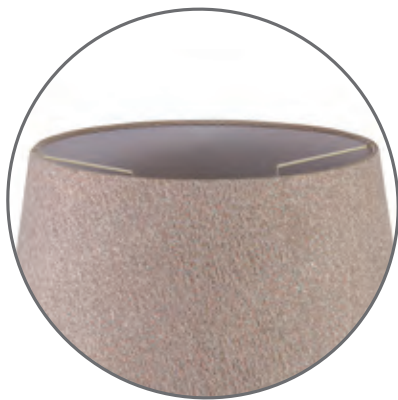

HL3702 NOW: £54.00
Ø 280/350 ↓ 220 (mm)
Multicoloured/Translucent White

sturdy high quality
woven effect fabric

HL3703 NOW: £63.00
Ø 320/400 ↓ 260 (mm)
Multicoloured/Translucent White

HL3704 NOW: £78.00
Ø 350/450 ↓ 280 (mm)
Multicoloured/Translucent White