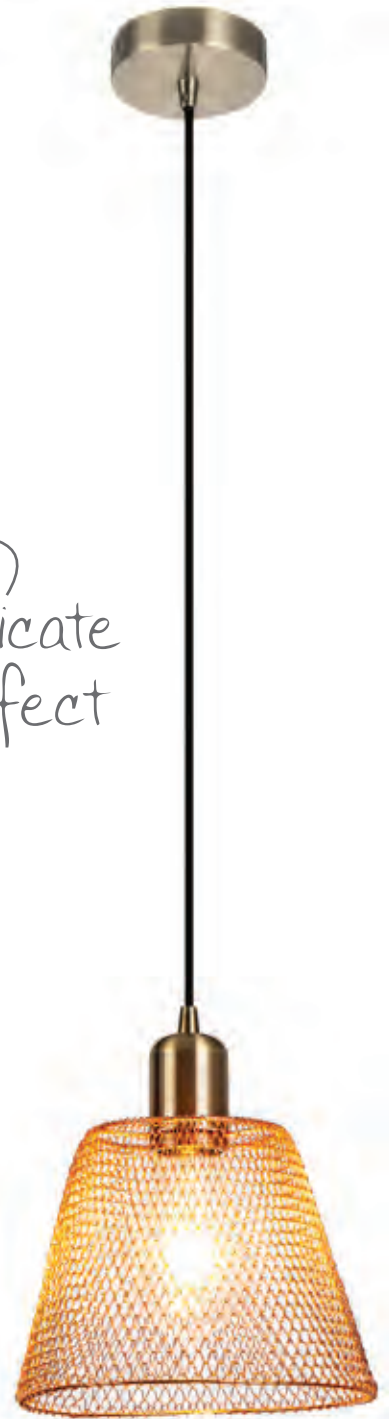

No part of this catalogue may be reproduced or modified without the written consent of respective copyright owners.

E. & O. E.

© 2019-2021 Respective Owners - All rights reserved

HL4278 **NOW: £24.00**
Ø 205 ↓ 155 (mm)
Matt Black

intricate
effect

more colour finishes
coming soon!!

HL4277 **NOW: £27.00**
Ø 205 ↓ 155 (mm)
Rose Gold

HL4277 & HL3864

suspension kit
sold seperately

COLLARADA

These shades draw their inspiration from the movement and flow of chain mail. The variety of sizes and colour options including matt black, white, rose gold, polished chrome and gold plating allow for an even greater degree of applications. The colpsable design is state of the art reducing packaging and therefore it's carbon footprint.