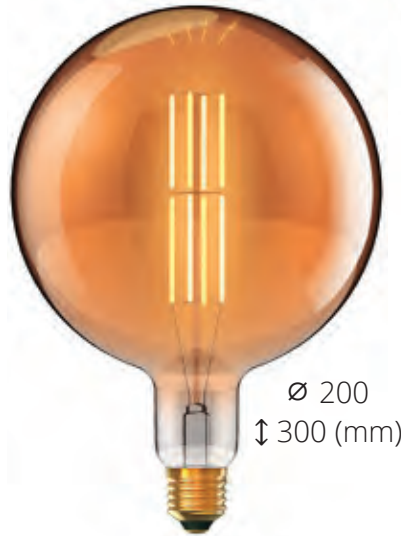

703352083
Dimmable 8W E27
1800K 630lm

fantastic selection

glow of glory!!

TUBULAR

clear glass

Ø 30 ↓ 185 (mm)