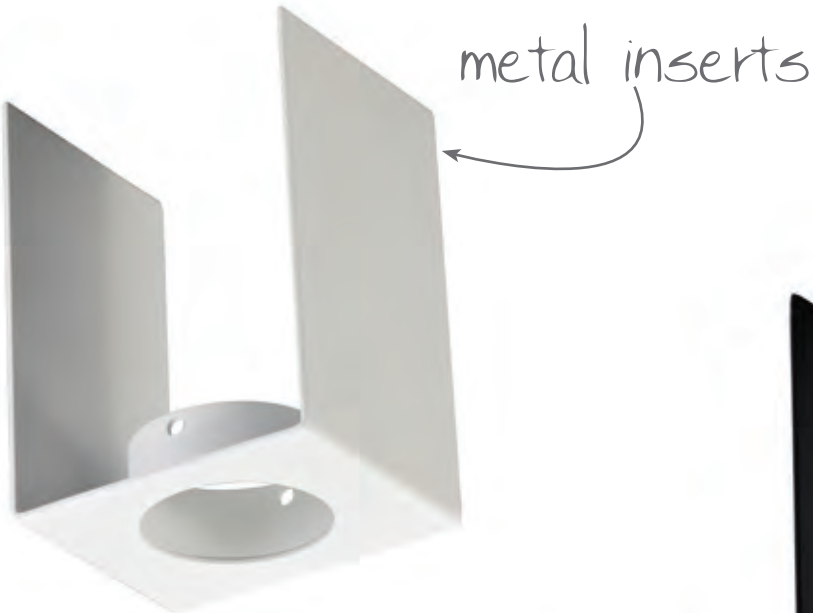

Range Characteristics:
Magnetic Faceplates
Smooth Paintable Base
Versatile Surface Mount

HL3140 NOW: £26.00
↗ 75 ↓ 120 ↔ 90 (mm)
Matt White