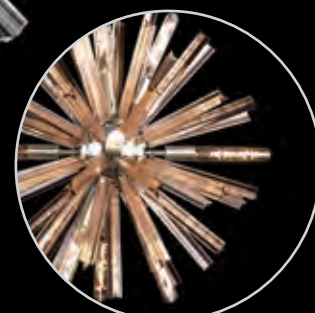

HL4511

NOW: £597.00

Polished Nickel/Champagne Gold