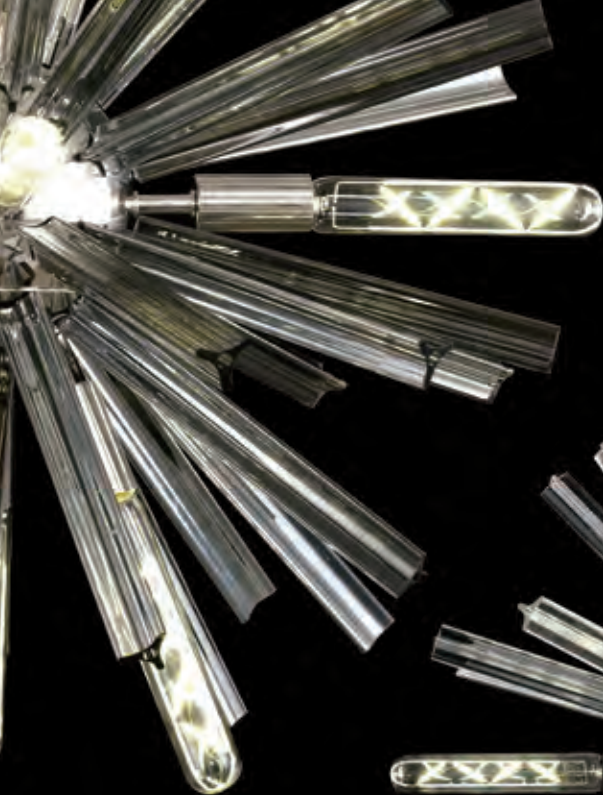

HL4514

NOW: £537.00

Brown Oxide/Champagne Gold

HL4512
NOW: £518.00
Ø 600 ↓ 700-2000 (mm)
10 x E14 15W
Brown Oxide/Clear