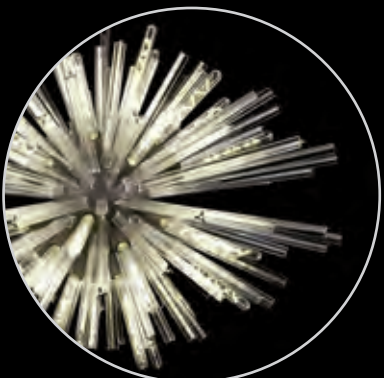

HL4530

NOW: £1410.00

Brown Oxide/Clear