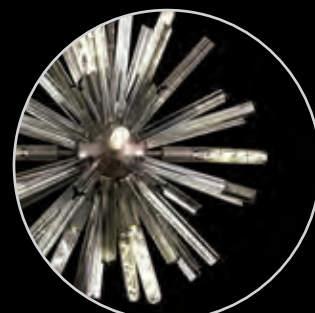

NOW: £597.00

Polished Nickel/Smoke

HL4509

NOW: £578.00

Polished Nickel/Clear

HL4513

NOW: £537.00

Brown Oxide/Smoke