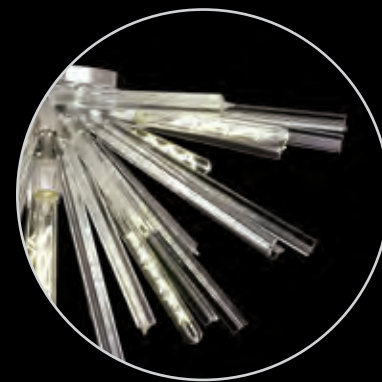

HL4503

NOW: £512.00

Polished Nickel/Clear