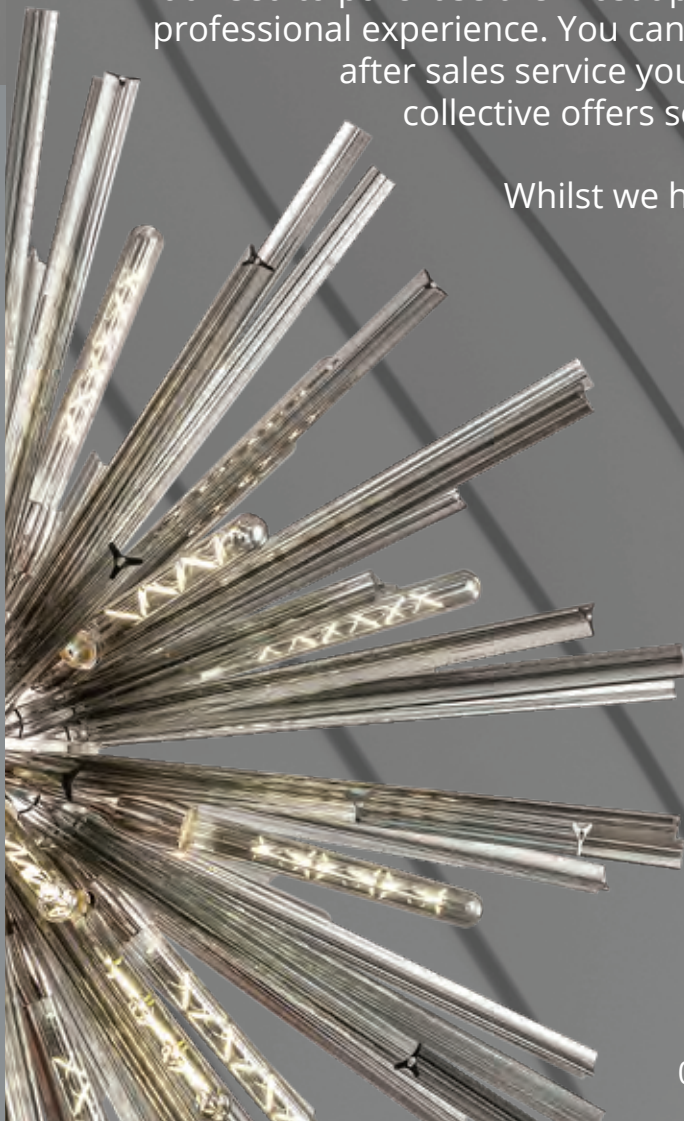

We pride ourselves on offering a personalised service to all of our customers. We endeavour to provide that personal touch to ensure you are guided and advised to purchase the most appropriate lighting for your needs and have a professional experience. You can rest assured that you can contact us for any after sales service you may require, but most importantly the new collective offers something for everyone at exceptional prices.

Whilst we hope you find our latest collections inspiring, we also value any customer feedback and look forward to being of service to you.

...let there be light

All information provided in this catalogue is approximate for guidance only and are subject to alteration and modification. Goods supplied may vary in detail from the illustrations, drawing and descriptions as a result of improvements. Colour finishes will be maintained as accurately as possible, but matching cannot be guaranteed.

No part of this catalogue may be reproduced or modified without the written consent of respective copyright owners.

E. & O. E.

© 2019-2021 Respective Owners - All rights reserved