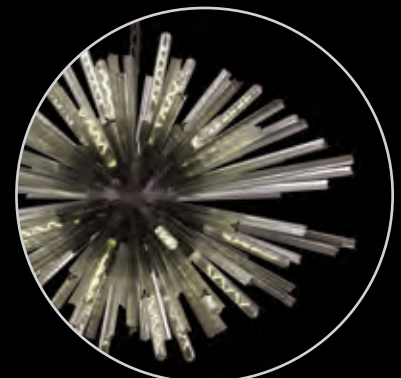

HL4531

NOW: £1485.00

Brown Oxide/Smoke

1.2m wide!!

CARLIT

Images are not to scale