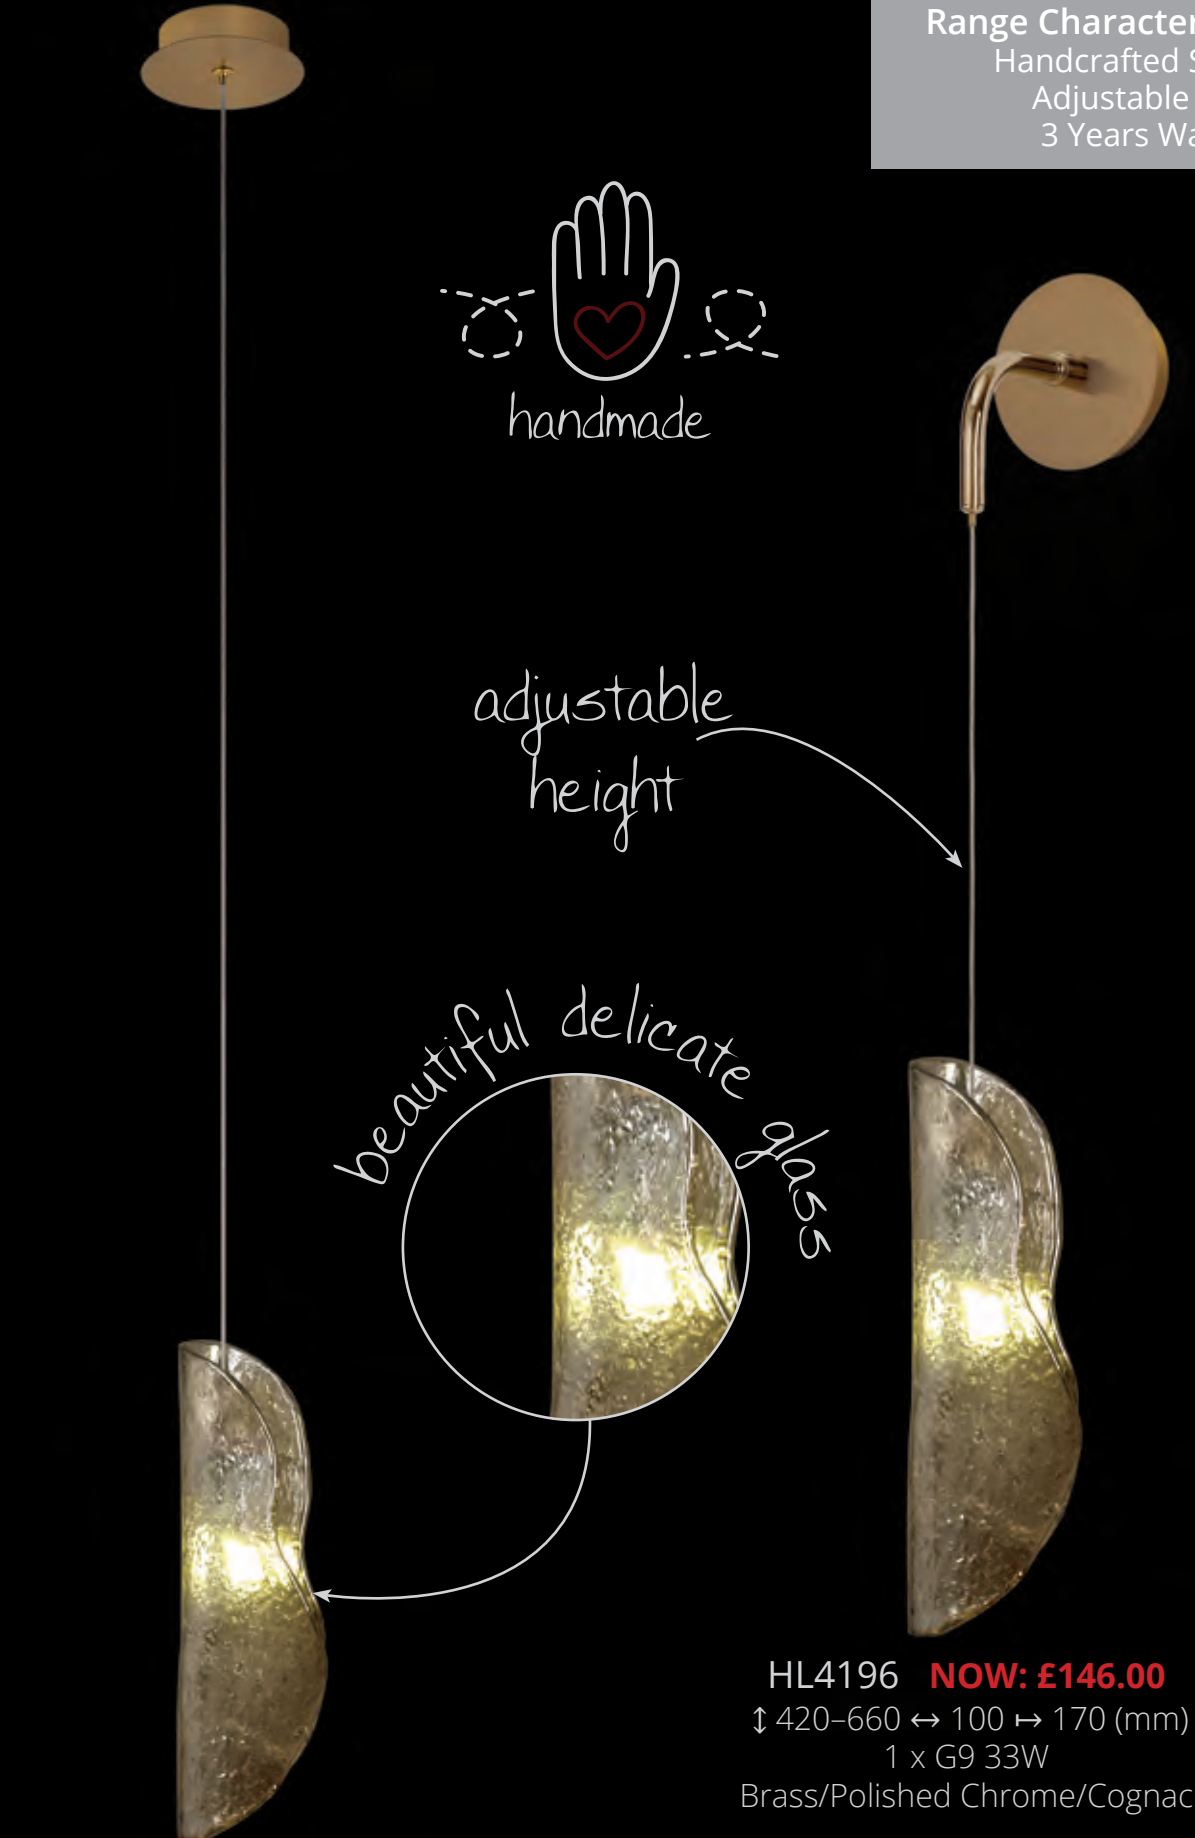

Range Characteristics:
Handcrafted Glass
Multiple Lamp Options
Adjustable Height

adjustable
height

impressive
28cm tall
glass

HL4189 **NOW: £143.00**
Ø 100 ↓ 305-2240 (mm)
1 x G9 33W
Polished Chrome/Clear

beautifully crafted glass

STATEMENT FIXTURES

up to
8m drops
available

elegant glass &
metallic combination

every shade is handmade & unique

HL3861 **NOW: £3150.00**

Ø 820 ↓ 1000-5260 (mm)

21 x G9 33W

Brass/Polished Chrome/Cognac

GROSGLOCKNER

This range includes a multiple pendant light which is wonderfully artistic and decorative without compromising function. The statement brass pendant sees folds of copper and cognac glass around the G9 lampholders beautifully mimicking raw flecks of gold. This is a must have feature bringing a Grecian aura to a modern design. The collection now includes a single pendant and wall lamp with brass finished frames and cognac glass.

Range Characteristics:
Handcrafted Shades
Adjustable Height
3 Years Warranty

adjustable
height

beautiful delicate glass

HL4192 **NOW: £128.00**
Ø 100 ↑ 305–2240 (mm)
1 x G9 33W
Brass/Polished Chrome/Cognac