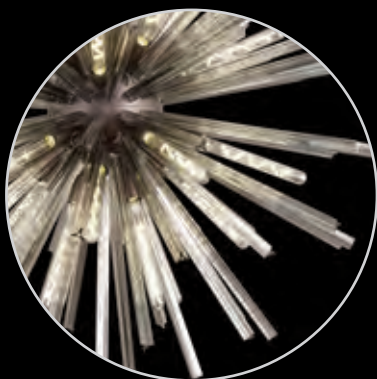

HL4525
NOW: £1521.00
Brown Oxide/Smoke