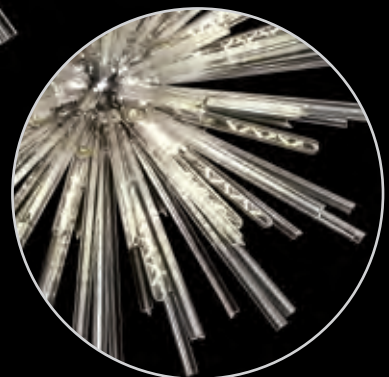

HL4521
NOW: £1493.00
Polished Nickel/Clear

over 100 pcs
of high quality
tri-cut glass