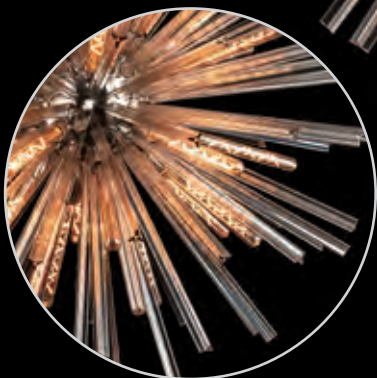

1.2m
diameter

28 kg
of charm

HL4522 **NOW: £1566.00**
Ø 1200 ↓ 1300-4000 (mm)
32 x E27 15W
Polished Nickel/Smoke

CARLIT

Images are not to scale

32 lights

Range Characteristics:
6 Possible Combinations
Stunning Design & Quality
Multiple Lamp Options