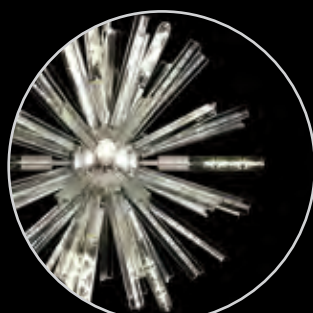

HL4509

NOW: £578.00

Polished Nickel/Clear