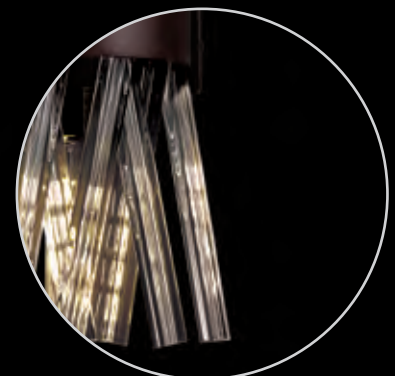

HL4362
NOW: £201.00
Brown Oxide/Clear