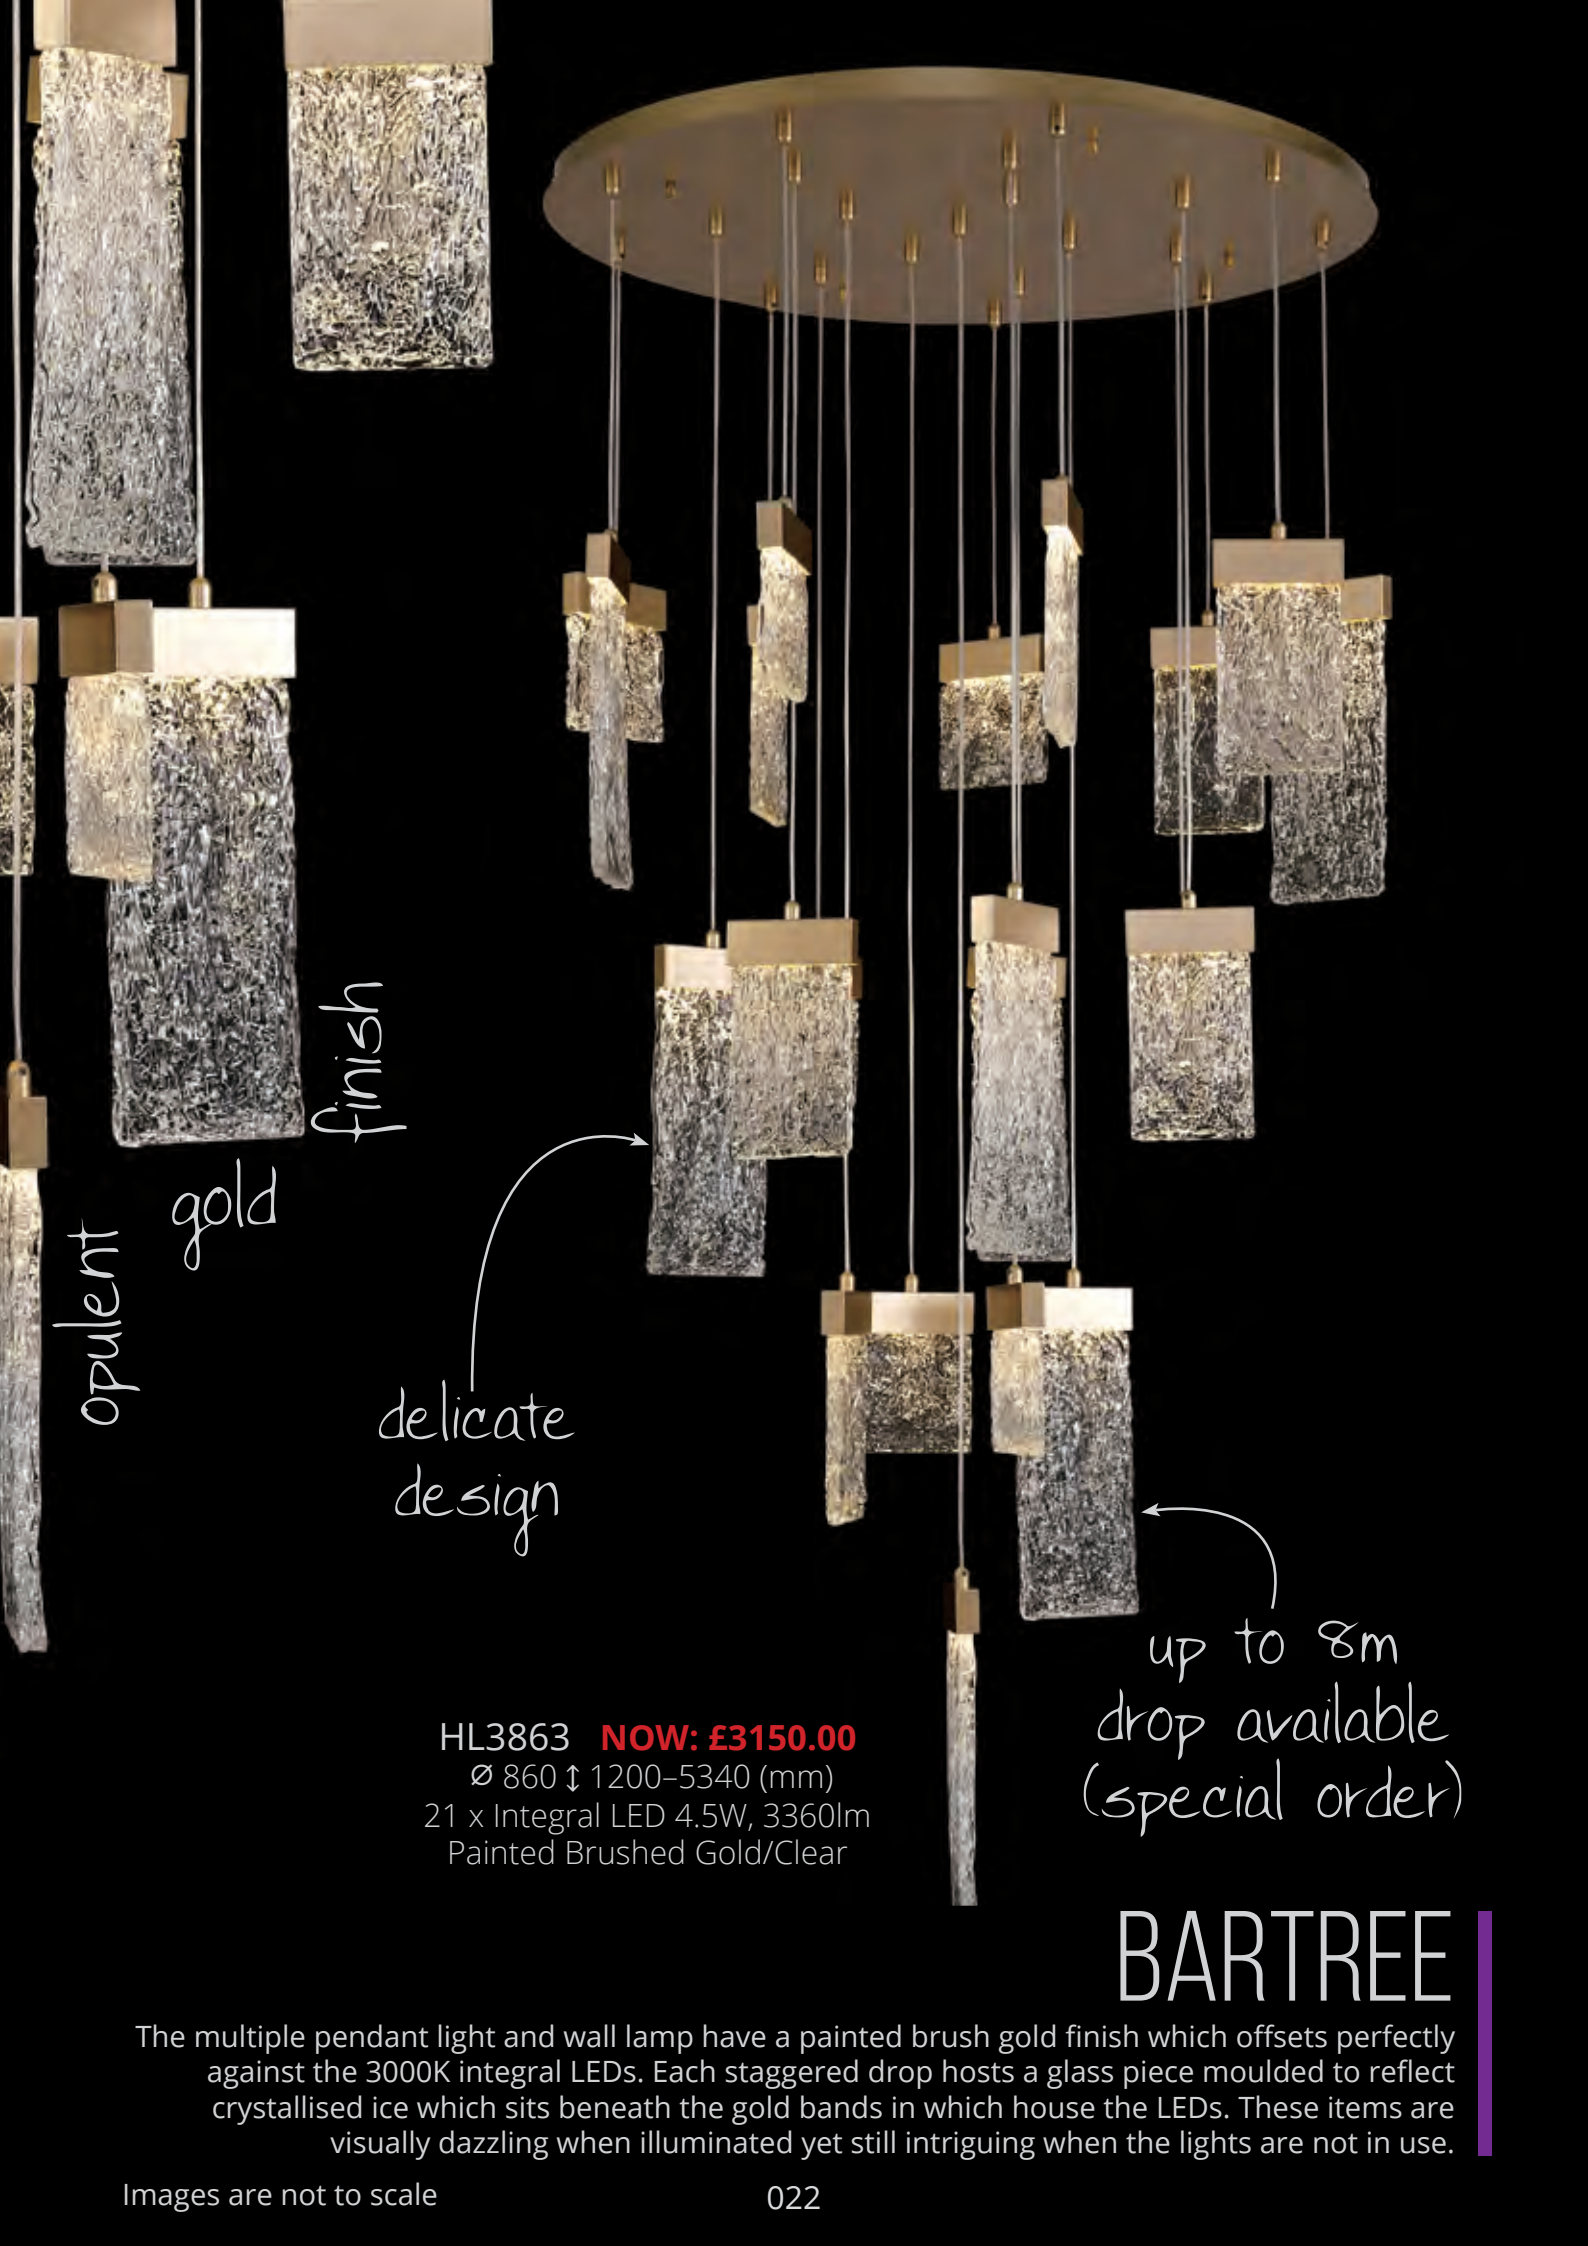

Range Characteristics:
Handcrafted Glass
Multiple Lamp Options
Adjustable Height

adjustable
height

impressive
28cm tall
glass

HL4189 **NOW: £143.00**
Ø 100 ↓ 305-2240 (mm)
1 x G9 33W
Polished Chrome/Clear

adjustable
height

quality sculpted
glass

quality metalwork

handmade

HL4190 **NOW: £143.00**
∅ 100 ↓ 305-2240 (mm)
1 x G9 33W
Polished Chrome/Amber

GELE

Images are not to scale

020

Range Characteristics:
Handcrafted Glass
Multiple Lamp Options
Adjustable Height

adjustable
height

textured hand crafted glass

HL4191 **NOW: £143.00**
Ø 100 ↓ 305-2240 (mm)
1 x G9 33W
Polished Chrome/Smoked

HL4195 **NOW: £150.00**
↓ 420-660 ↔ 100 ↔ 170 (mm)
1 x G9 33W
Polished Chrome/Smoked

STATEMENT FIXTURES

opulent
gold

finish

delicate
design

up to 8m
drop available
(special order)

HL3863 **NOW: £3150.00**
Ø 860 ↓ 1200-5340 (mm)
21 x Integral LED 4.5W, 3360lm
Painted Brushed Gold/Clear