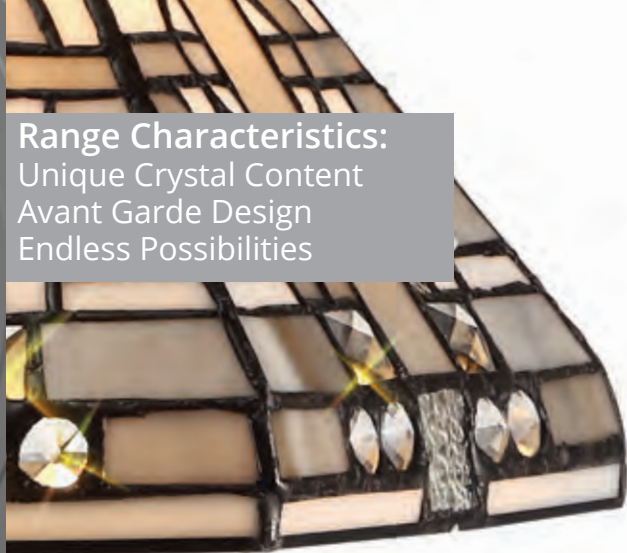

Range Characteristics:
Unique Crystal Content
Avant Garde Design
Endless Possibilities

HL3265 **NOW: £185.00**

Ø 310 ↓ 175 (mm)
Grey/White/Black/Clear