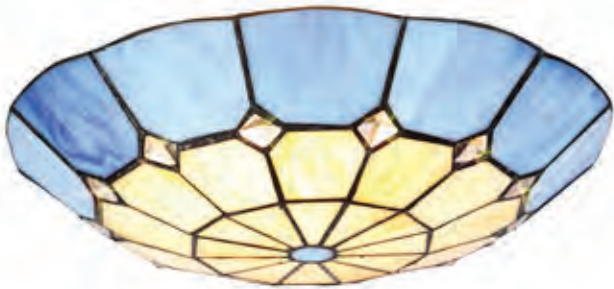

Range Characteristics:
Unique Crystal Content
2 Possibilities From 1 Item
5 Colour Options

crystal detail

handmade
tiffany

latest colour finish:
satin nickel & grey