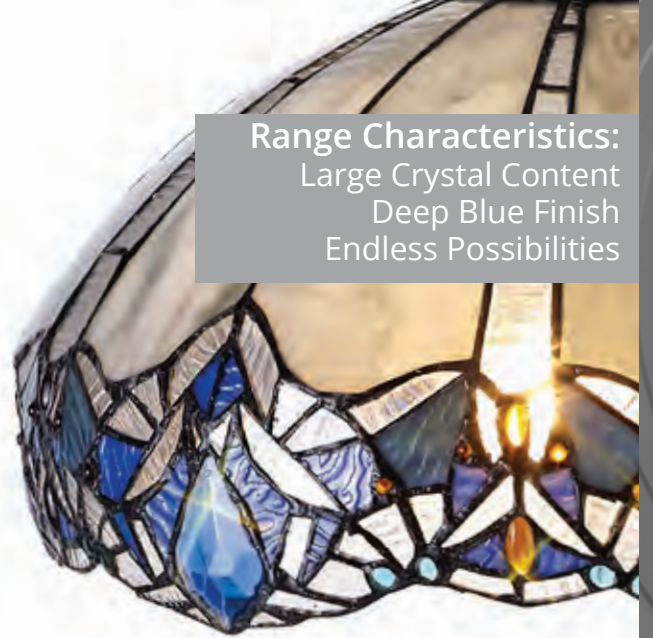

2 x E14 40W

Red/Cream/Black/Clear

HL3247 **NOW: £222.00**

Ø 405 ↓ 175 (mm)

Red/Cream/Black/Clear

crystal detail

Range Characteristics:
Large Crystal Content
Deep Blue Finish
Endless Possibilities

HL3274 **NOW: £173.00**
Ø 310 ↓ 160 (mm)
Blue/Black/Amber/Grey/Clear