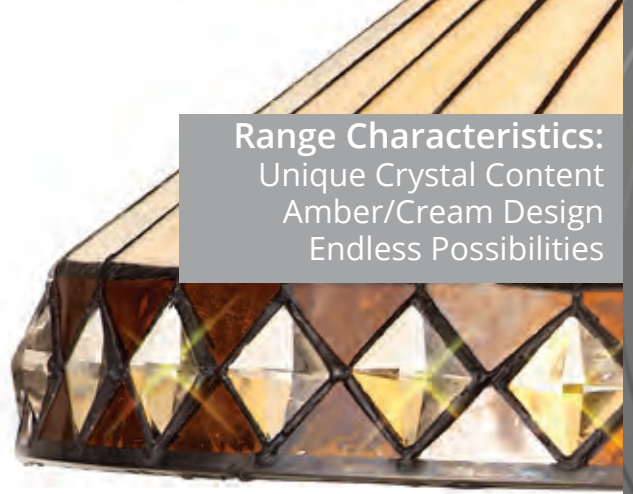

Range Characteristics:
Unique Crystal Content
Amber/Cream Design
Endless Possibilities

crystal detail

wall light

handmade
tiffany

CEVEDALE

The stylish fanned effect of these attractive Tiffany shades offer a pleasing uniformed symmetry. The traditional Tiffany design, which has outlasted countless modern trends, has been maintained with the sumptuous cream and amber colour finish. The non-electric shades can be used with pendants, ceiling, table and floor lamps.