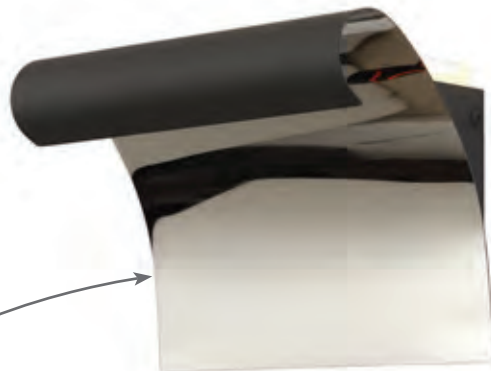

intuitive design

HL3376 **NOW: £132.00**

↓ 160 ↔ 250 ⇨ 115 (mm)

1 x Integral LED 12W, 840lm

Sand Anthracite/Polished Chrome/
Frosted White

FLAVONA

The rolling wave construction of these ultra modern wall lamps could be used as a stand-alone decorative feature on any wall. The unique form casts the light from the integral 3000K LEDs along the wall surface in an upward directionality. Each of the two sizes boast an impressive lumen output for wall lights of their size.