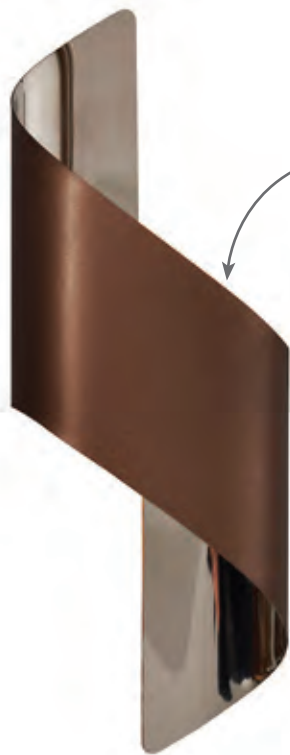

impeccable finish

HL3030 NOW: £111.00

↓ 354 ↔ 130 ⇨ 80 (mm)

1 x Integral LED 8W, 640lm

Satin Brown/Polished Chrome/Frosted

swirl
sensation