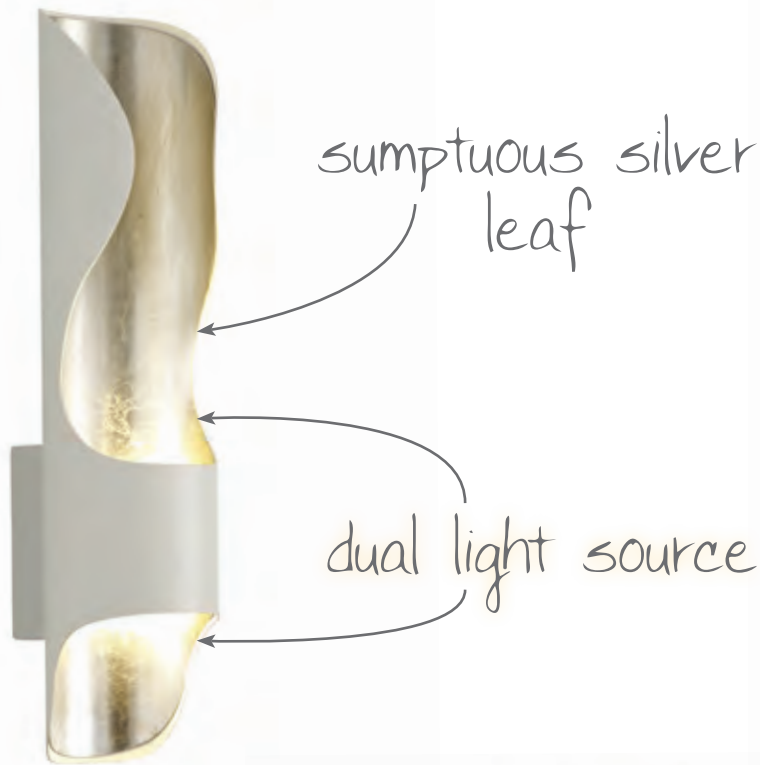

Range Characteristics:
3000K Warm White
Not Dimmable
3 Years Warranty

HL3037 **NOW: £132.00**
↓ 350 ↔ 80 ↳ 102 (mm)
1 x Integral LED 8W, 640lm
White/Silver/Frosted White

metallic leaf
catches the light
and enhances
the impact