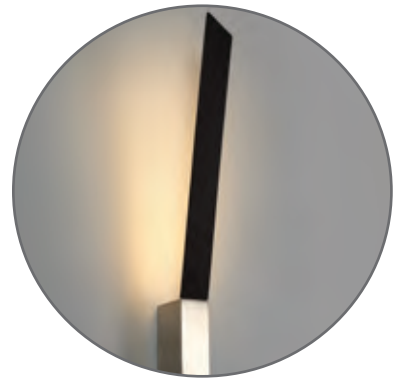

Range Characteristics:
3000K Warm White
Not Dimmable
3 Years Warranty

HL3360 NOW: £95.00
↓ 460 ↔ 35 ↳ 120 (mm)
1 x Integral LED 8W, 560lm
Sand White/Polished Chrome/
Frosted White

*indirect light
source*

lines of perfection

HL3362 NOW: £95.00
↓ 460 ↔ 35 ↳ 120 (mm)
1 x Integral LED, 560lm
Satin Gold/Sand Black/Frosted White

HL3361 NOW: £95.00
↓ 460 ↔ 35 ↳ 120 (mm)
1 x Integral LED 8W, 560lm
Sand Black/Satin Nickel/Frosted White

ROSEG

The long panel form of this wall lamp angles slightly away from the wall to further project the light into a larger dispersal beam of illumination along the surface wall. The integral 3000K LEDs are built into the frame and concealed behind the long opal diffuser which sits flush against the arm to ensure its presence is subtle so is not to detract from the design.