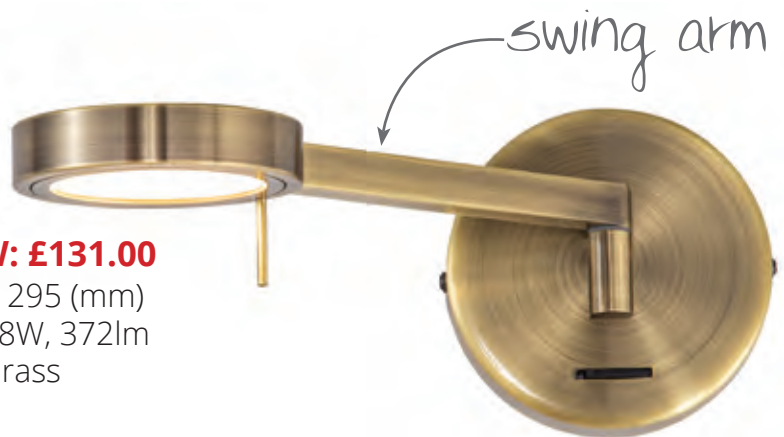

HL3036 **NOW: £132.00**
↓ 350 ↔ 80 ↳ 102 (mm)
1 x Integral LED 8W, 640lm
Anthracite/Gold Leaf/Frosted White

TRUGBERG

These wall lamps have a distinctly creative form. The curved tubular shape is cut away at the front displaying the depth of the cylinder, leaving a comparatively small strip towards the bottom of the wall lamp to conceal the integral 3000K LEDs, which also creates a dual light source. This modern concept is available in anthracite and gold leaf or white with silver leaf finishes.

HL3796 **NOW: £108.00**

↓ 120 ↔ 120 ⇨ 295 (mm)
1 x Integral LED 8W, 372lm
Sand White

HL3797 **NOW: £108.00**

↓ 120 ↔ 120 ⇨ 295 (mm)
1 x Integral LED 8W, 372lm
Sand Black

switched

HL3799 **NOW: £131.00**

↓ 120 ↔ 120 ⇨ 295 (mm)
1 x Integral LED 8W, 372lm
Antique Brass

swing arm

HL3798 **NOW: £126.00**

↓ 120 ↔ 120 ⇨ 295 (mm)
1 x Integral LED 8W, 372lm
Satin Nickel

rotateable head

GINER

The design of this range is a creative replication of a magnifying glass shape with the LED heads sat within the flat ring. Each item has a pivotal joint that allows movement of the direction of light emitted from the integral 3000K LEDs ideal for a workspace or reading area. The small vertically protruding handle makes the navigation of directionality both simple and safe.