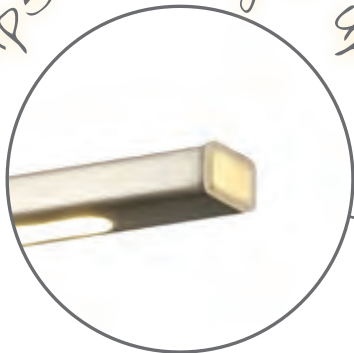

HL3837 NOW: £147.00
↓ 190 ↔ 560 ↳ 100 (mm)
1 x Integral LED 10W, 850lm
Bronze/Frosted

*4 sizes from
34cm to
90cm*