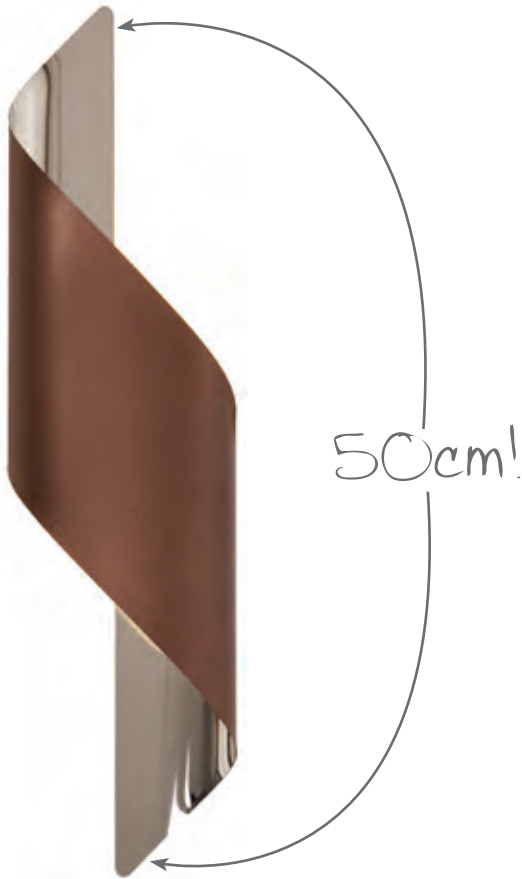

↓ 354 ↔ 130 ⇨ 80 (mm)

1 x Integral LED 8W, 640lm

White/Polished Chrome/Frosted

BEGO

Images are not to scale

Range Characteristics:
3000K Warm White
Not Dimmable
3 Years Warranty

HL3033 **NOW: £132.00**

↓ 500 ↔ 130 ↗ 80 (mm)