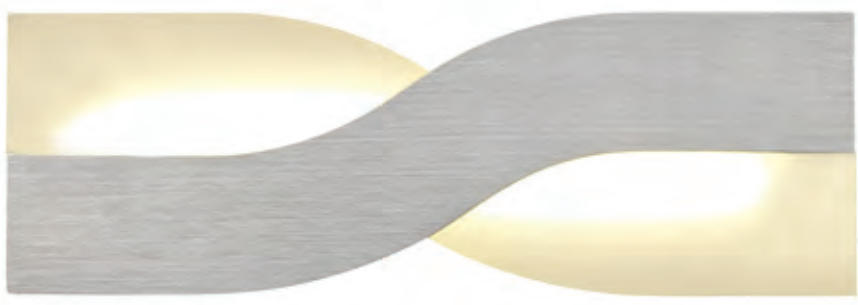

ROSEG

The long panel form of this wall lamp angles slightly away from the wall to further project the light into a larger dispersal beam of illumination along the surface wall. The integral 3000K LEDs are built into the frame and concealed behind the long opal diffuser which sits flush against the arm to ensure its presence is subtle so is not to detract from the design.

HL3041 **NOW: £135.00**
↓ 100 ↔ 300 ↗ 55 (mm)
1 x Integral LED 8W, 640lm □
Brushed Aluminium/Frosted White

perfect symmetry

SCHOBER

These wall lamps successfully use the metal framework and diffused integral LEDs to not merely provide a wall lamp but an artistic illuminated feature. The 3000K light is filtered through a waved acrylic piece which is set back behind the same form created from the metalwork, introducing a unique, modern and eye-catching wall light fixture enhancing modern décor.