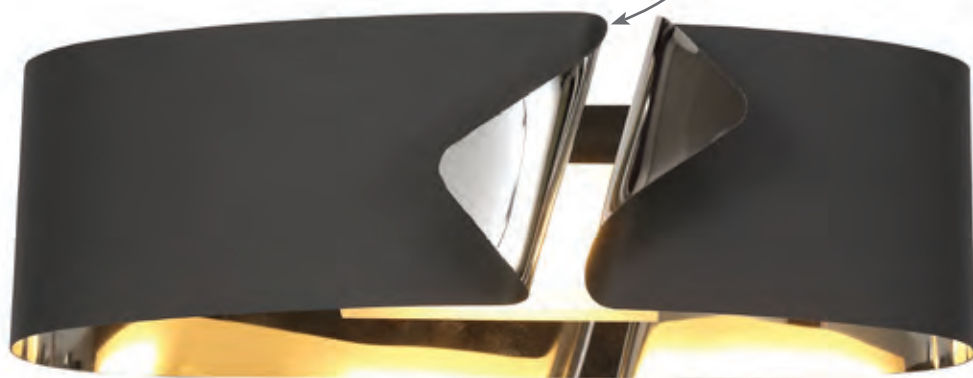

HL3369 NOW: £119.00

↓ 100 ↔ 325 ↳ 150 (mm)

1 x Integral LED 10W, 700lm

Sand Anthracite/Polished Chrome/Frosted White

LUMBREIDA

This seemingly simplistic band of metal framework is then opened in the centre showing the band split at a point and curved over on one side. This inventive manipulation of the metalwork offers a unique concept to complement this modern wall lamps integral LEDs which project an ambient illumination. This range is ideal for a highly modern setting.