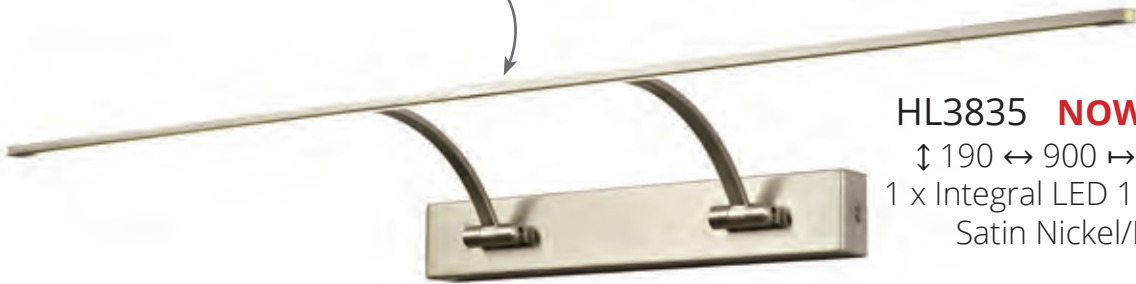

90cm

HL4271 NOW: £224.00
 ↓ 190 ↔ 900 ⇨ 100 (mm)
 1 x Integral LED 16W, 1200lm
 Sand Black/Frosted

Range Characteristics:

3000K Warm White

Not Dimmable

3 Years Warranty

*impressive
90cm wide*

HL3835 NOW: £236.00