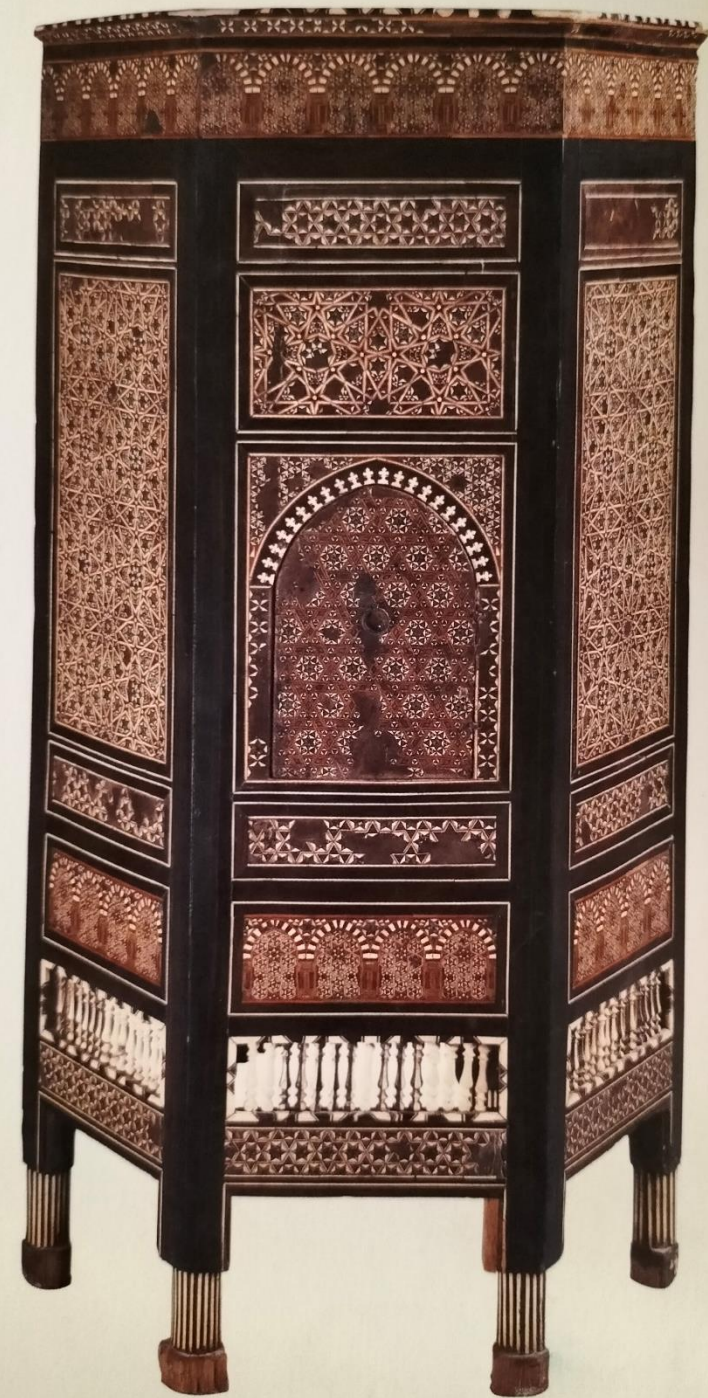

Mamluk
ART HOUSE

Mamluk
ART HOUSE

Mamluk
ART HOUSE

Prayer niche (mihrab) from the Beyhekim Mosque in Konya, Turkey, 13th century (Inv. No. I. 7193)

National Archaeological Museum
Madrid, Roman mosaics 4th c.