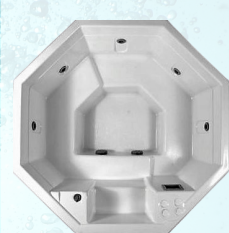

OCTAGONS

APOLLO
79" Octagon
Seats Five