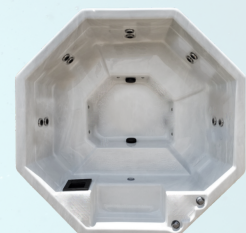

CORONA
91" Octagon
Seats Six

PRE-PLUMBED SPILLOVER WARRANTY

STRUCTURE 1 Years
SURFACE 1 Years
PLUMBING 1 Years
LABOR 1 Years

PRE-PLUMBED SHELL WARRANTY

STRUCTURE 7 Years
SURFACE 3 Years
PLUMBING 1 Years
LABOR 1 Years