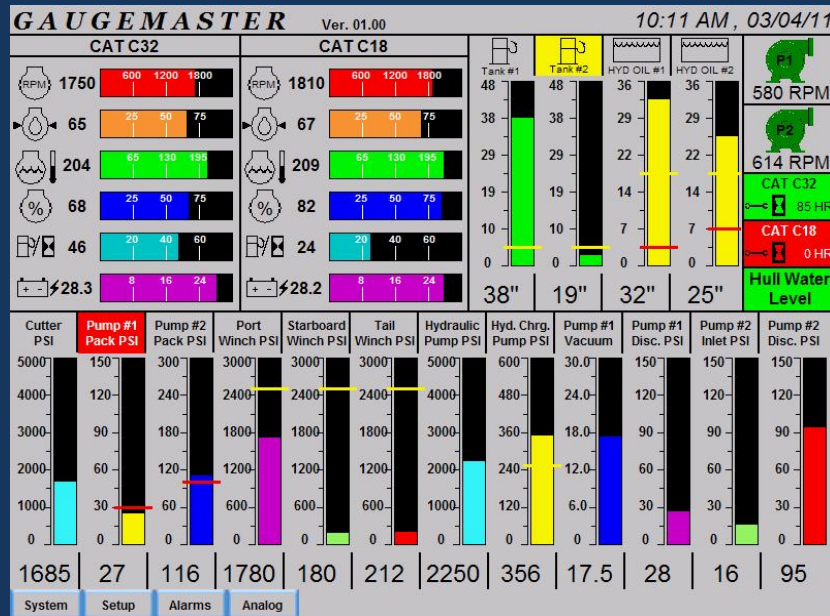

## Automated Gauge Display

## Complete Dredge Instrumentation System!

The **GAUGEMASTER** by **Cornerstone Industries** offers a complete instrumentation package for any dredge. The **GAUGEMASTER** allows the operator to view the dredge's data from one color touch screen monitor. The **GAUGEMASTER** displays data for up to three diesel engines, electric motors, or combinations of each. Ultrasonic sensors measure the fuel and oil levels for up to two fuel tanks, and two oil tanks with adjustable low fuel and oil level alarms. Adjustable low oil level set points automatically shut down the engine or motor hydraulic driven pumps to protect the hydraulic system components.

Engine service intervals are also displayed and the **GAUGEMASTER** alerts the operator when service is due. Slurry pump RPM is displayed for up to two pumps. For dredges with haul mounted pumps the **GAUGEMASTER** alerts the operator in the event the haul water level exceeds a preset level.

Twelve configurable pressure displays monitor various pressures on the dredge. Each pressure display has settable low and high pressure alarms in the event a system pressure exceeds or falls below system specifications.