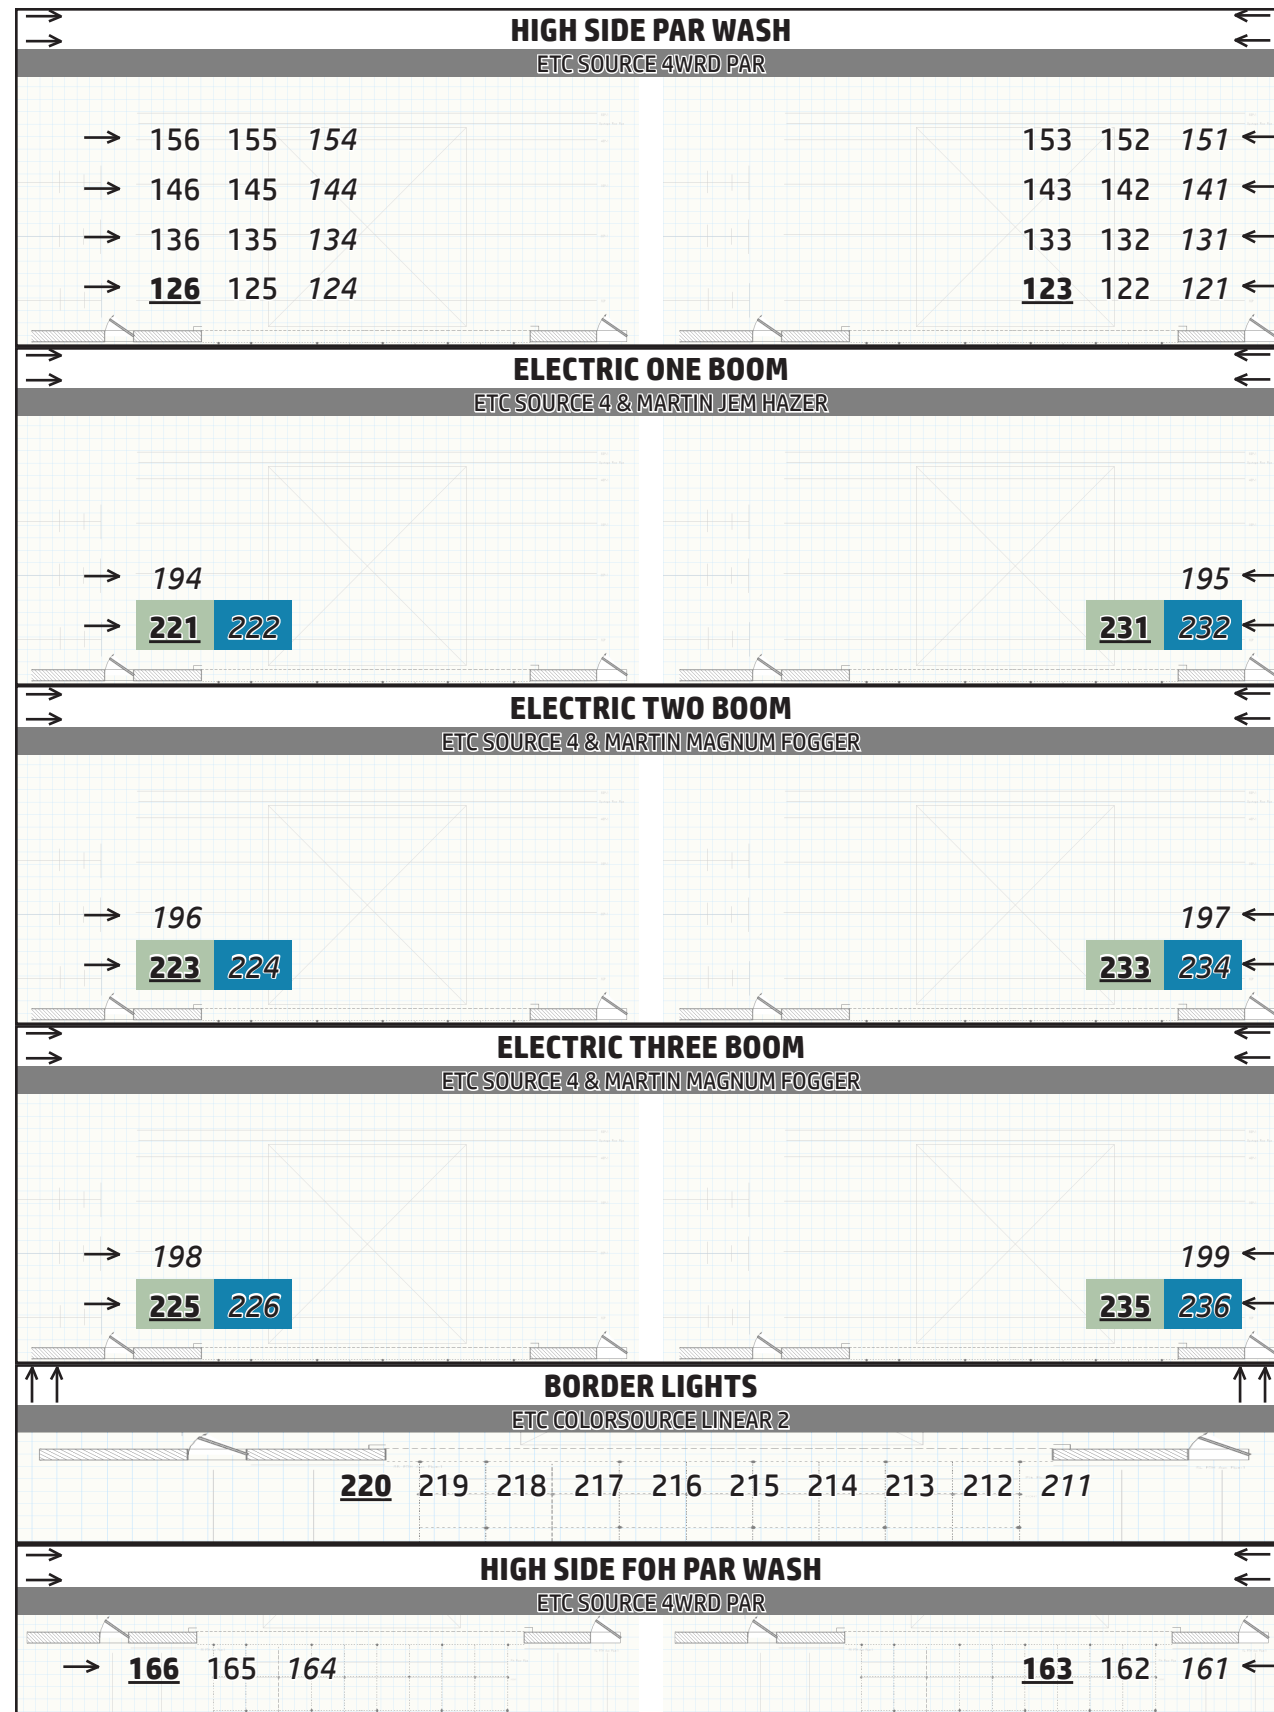

CREATIVE TEAM:

Director:
Technical Director: Stephen Tomlin
Lighting Designer: Nicholas Hogan
Scenic Designer:
Costume Designer:
Master Electrician: Steven Maurer
Sound Designer:
Prop Designer:

TERRA NOVA

BY: TED TALLY