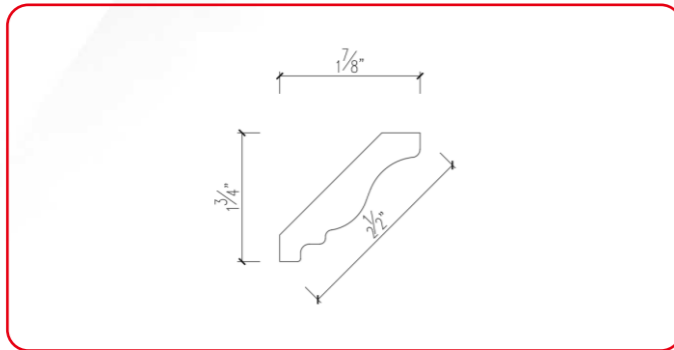

ITEM CODE	DIMENSIONS
CM2-1/2"	1-3/4" H x 1-7/8" D x 96" L