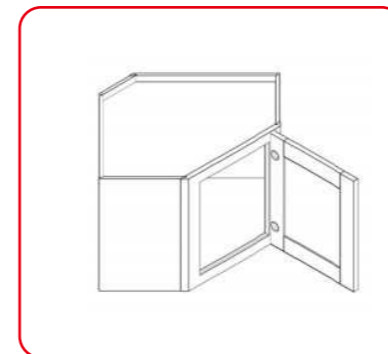

WALL CABINET

SINGLE GLASS DOOR
TWO ADJUSTABLE SHELVES

ITEM CODE	DIMENSIONS
DCW2430GD	24" W x 30" H x 24" D
DCW2436GD	24" W x 36" H x 24" D

WALL CABINET

SINGLE GLASS DOOR
NO ADJUSTABLE SHELF

ITEM CODE	DIMENSIONS
WDC2412GD	24" W x 12" H x 24" D
WDC2415GD	24" W x 15" H x 24" D
WDC2418GD	24" W x 18" H x 24" D

SINGLE GLASS DOOR
THREE ADJUSTABLE SHELVES

ITEM CODE	DIMENSIONS
DCW2442GD	24" W x 42" H x 24" D

BASE

Shaker White

Shaker Gray

Shaker Black

NOTES

- Standard base cabinets are 24" depth and 34.5" height.
- Add door thickness for total cabinet depth.
- Products are available in all door styles and colors unless stated otherwise.