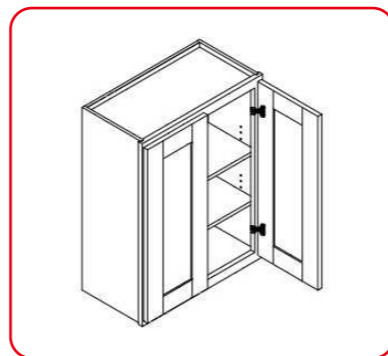

ITEM CODE	DIMENSIONS
W2430	24" W x 30" H x 12" D
W2730	27" W x 30" H x 12" D
W3030	30" W x 30" H x 12" D
W3330	33" W x 30" H x 12" D
W3630	36" W x 30" H x 12" D
W4230	42" W x 30" H x 12" D
W2436	24" W x 36" H x 12" D
W2736	27" W x 36" H x 12" D
W3036	30" W x 36" H x 12" D
W3336	33" W x 36" H x 12" D
W3636	36" W x 36" H x 12" D