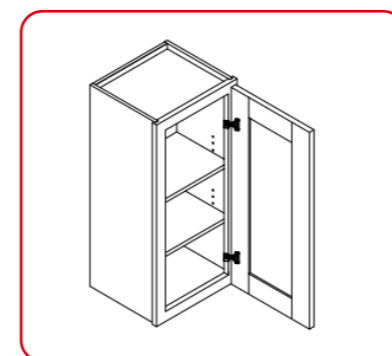

ITEM CODE	DIMENSIONS
W0930	9" W x 30" H x 12" D
W1230	12" W x 30" H x 12" D
W1530	15" W x 30" H x 12" D
W1830	18" W x 30" H x 12" D
W2130	21" W x 30" H x 12" D
W0936	9" W x 36" H x 12" D
W1236	12" W x 36" H x 12" D
W1536	15" W x 36" H x 12" D
W1836	18" W x 36" H x 12" D
W2136	21" W x 36" H x 12" D