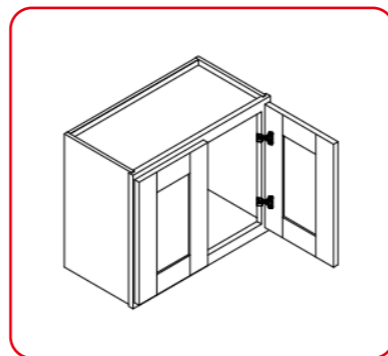

CABINET CODING

standard

W **36** **18**
CABINET CODE WIDTH HEIGHT

refrigerator

W **36** **18** **24**
CABINET CODE WIDTH HEIGHT DEPTH

WALL CABINET

DOUBLE DOORS
NO ADJUSTABLE SHELF

ITEM CODE	DIMENSIONS
W2418	24" W x 18" H x 12" D
W2718	27" W x 18" H x 12" D
W3018	30" W x 18" H x 12" D
W3318	33" W x 18" H x 12" D
W3618	36" W x 18" H x 12" D
W3012	30" W x 12" H x 12" D
W3312	33" W x 12" H x 12" D
W3612	36" W x 12" H x 12" D
W3015	30" W x 15" H x 12" D
W3315	33" W x 15" H x 12" D
W3615	36" W x 15" H x 12" D
W361224	36" W x 12" H x 24" D
W361524	36" W x 15" H x 24" D
W361824	36" W x 12" H x 24" D