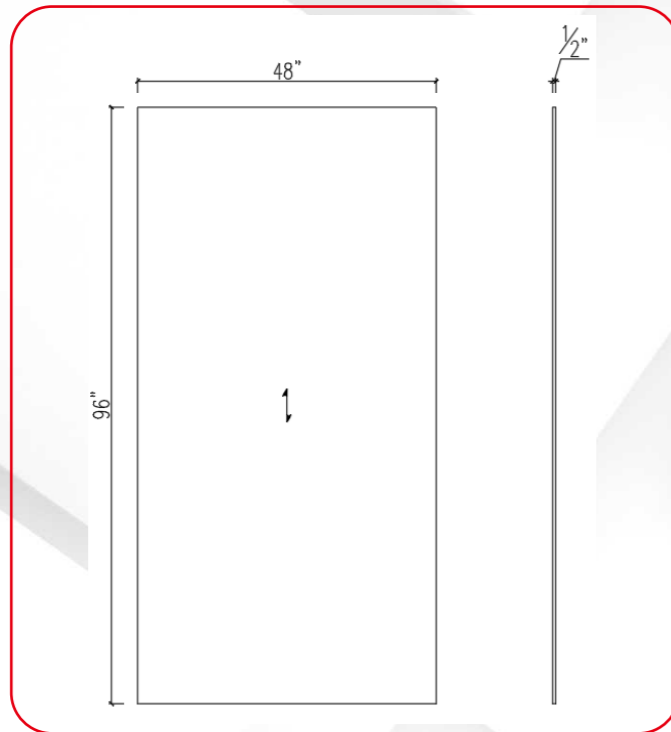

BACK PANEL

ITEM CODE	DIMENSIONS
BP9648-1/2	48" W x 96" H x 1/2" D