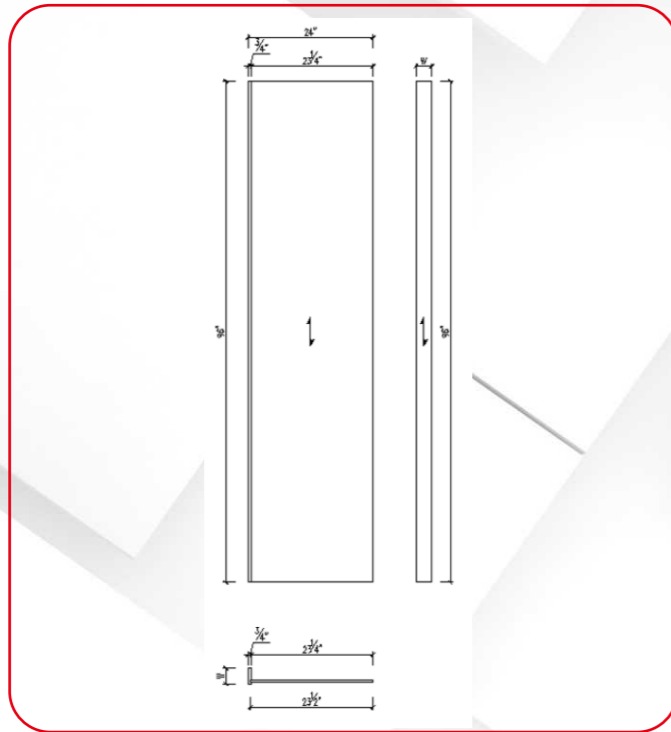

REFRIGERATOR END PANEL

ITEM CODE	DIMENSIONS
RRP96-1.5	1.5"W X 96"H X 24"D
RRP96-1/2	1.5"W X 96"H X 24"D
RRP96	3"W X 96"H X 24"D