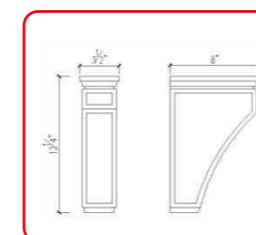

ITEM CODE	DIMENSIONS
CBL21	12-1/4" H x 3-1/2" W x 8" D