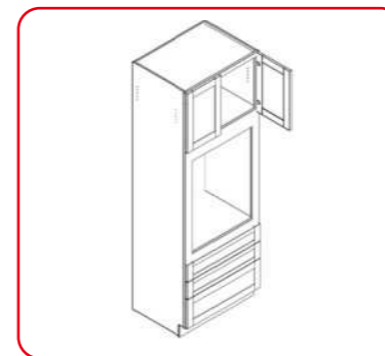

DOUBLE DOORS
THREE DRAWERS
NO ADJUSTABLE SHELF

ITEM CODE	DIMENSIONS
OC3084	30" W x 84" H x 24" D
OC3090	30" W x 90" H x 24" D
OC3384	33" W x 84" H x 24" D
OC3390	33" W x 90" H x 24" D