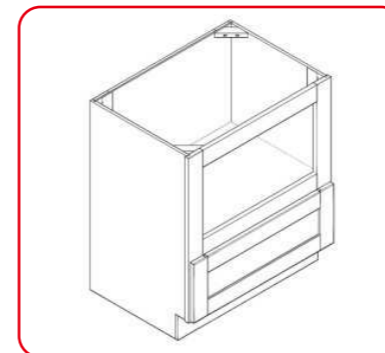

ITEM CODE	DIMENSIONS
MB30	30" W x 34.5" H x 24" D

Knee Drawer
SINGLE DRAWER
NO ADJUSTABLE SHELF