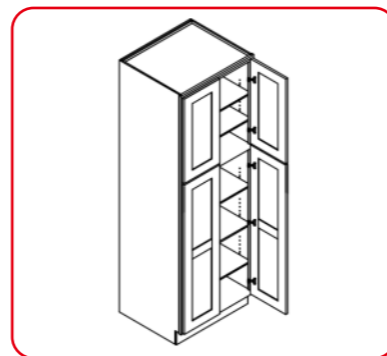

TWO DOORS
SIX ADJUSTABLE SHELVES

ITEM CODE	DIMENSIONS
PC1896	18" W x 96" H x 24" D

PANTRY CABINET

FOUR DOORS
SIX ADJUSTABLE SHELVES

ITEM CODE	DIMENSIONS
PC2496	24" W x 96" H x 24" D
PC3096	30" W x 96" H x 24" D
PC3696	36" W x 96" H x 24" D