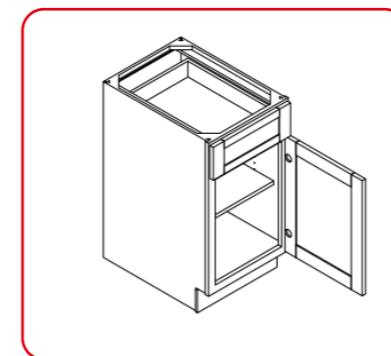

VANITY

CABINET CODING

standard

VB **30** **21**
CABINET CODE WIDTH HEIGHT

NOTES

- Standard vanity cabinets are 21" depth and 34.5" height.
- Add door thickness for total cabinet depth.
- Products are available in all door styles and colors unless stated otherwise.

VANITY CABINET

**SINGLE DOOR
SINGLE DRAWER
ONE ADJUSTABLE SHELF**

ITEM CODE	DIMENSIONS
VB09	9" W x 34.5" H x 21" D
VB12	12" W x 34.5" H x 21" D
VB15	15" W x 34.5" H x 21" D
VB18	18" W x 34.5" H x 21" D
VB21	21" W x 34.5" H x 21" D