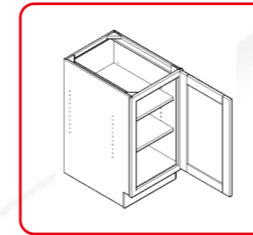

ITEM CODE	DIMENSIONS
BT09	9" W x 34.5" H x 24" D
B12FD	12" W x 34.5" H x 24" D
B18FD	18" W x 34.5" H x 24" D