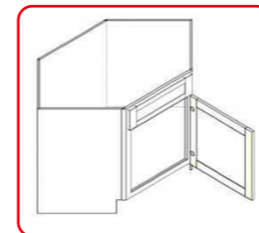

Corner Sink Base
SINGLE DOOR
SINGLE FALSE DRAWER FRONT
NO ADJUSTABLE SHELF

ITEM CODE	DIMENSIONS
CSB36	36" W x 34.5" H x 36" D
CSB42	42" W x 34.5" H x 42" D