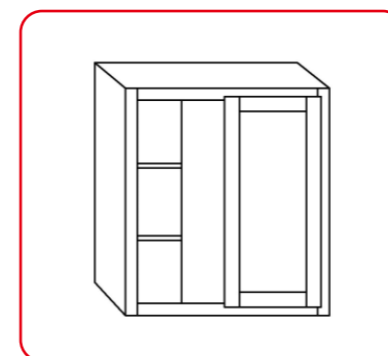

ITEM CODE	DIMENSIONS
WBC2730	27" W x 30" H x 12" D
WBC2736	27" W x 36" H x 12" D
WBC3630	36" W x 30" H x 12" D
WBC3636	36" W x 36" H x 12" D