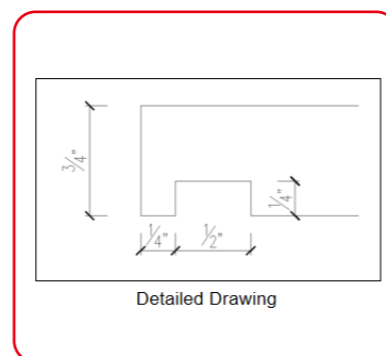

BACK PANEL

ITEM CODE	DIMENSIONS
BP9648-1/2	48" W x 96" H x 1/2" D

DISHWASHER END PANEL

ITEM CODE	DIMENSIONS
DWR3	3" W X 34-1/2" H X 24" D
DWR6	6" W X 34-1/2" H X 24" D

REFRIGERATOR FILLER

ITEM CODE	DIMENSIONS
RRF96	3" W x 96" H x 3/4" D