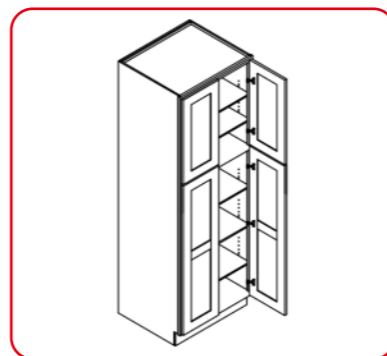

ITEM CODE	DIMENSIONS
PC1884	18" W x 84" H x 24" D
PC1890	18" W x 90" H x 24" D

CABINET CODING

standard

PC | **18** | **24** | **96**
CABINET CODE | WIDTH | DEPTH | HEIGHT

PANTRY CABINET

FOUR DOORS
FIVE ADJUSTABLE SHELVES

ITEM CODE	DIMENSIONS
PC2484	24" W x 84" H x 24" D
PC2490	24" W x 90" H x 24" D
PC3084	30" W x 84" H x 24" D
PC3090	30" W x 90" H x 24" D
PC3684	36" W x 84" H x 24" D
PC3690	36" W x 90" H x 24" D

PANTRY CABINET