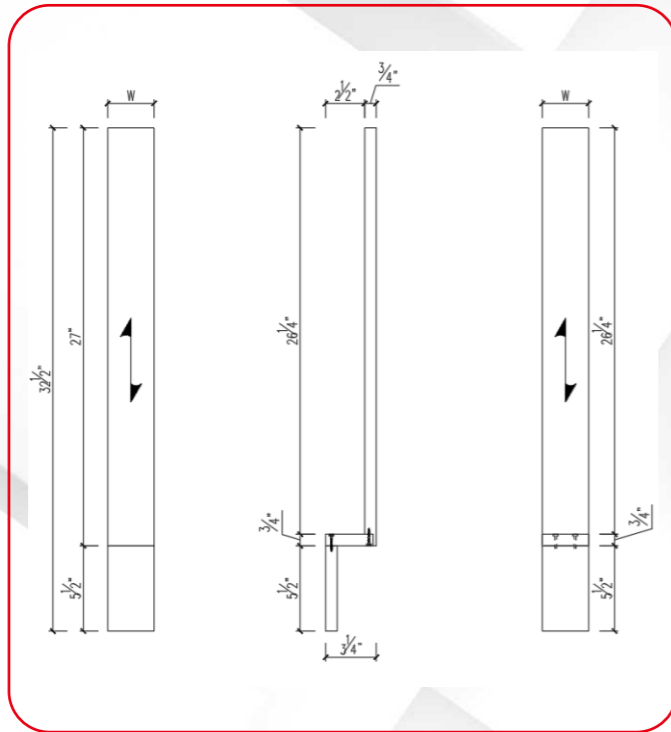

FILLERS

ITEM CODE	DIMENSIONS
BF3	3" W x 3-1/2" D x 34-1/2" H
BF6	6" W x 3-1/2" D x 34-1/2" H