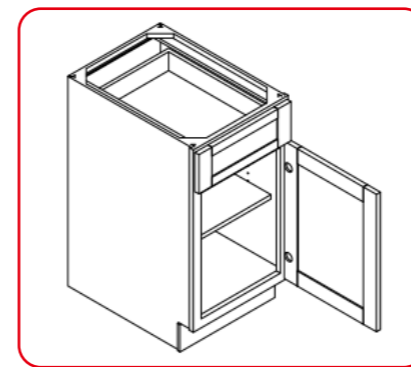

SINGLE GLASS DOOR
THREE ADJUSTABLE SHELVES

ITEM CODE	DIMENSIONS
DCW2442GD	24" W x 42" H x 24" D

BASE

Shaker White

Shaker Gray

Shaker Black

NOTES

- Standard base cabinets are 24" depth and 34.5" height.
- Add door thickness for total cabinet depth.
- Products are available in all door styles and colors unless stated otherwise.