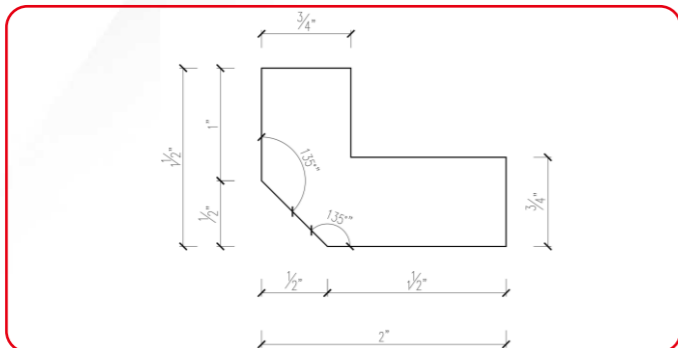

MOLDING

ITEM CODE	DIMENSIONS
LRM8	1" H x 1-1/2" D x 96" L

MOLDING

ITEM CODE	DIMENSIONS
CM4	13/16" H x 3-3/4" D x 96" L

ITEM CODE	DIMENSIONS
LRM	1-1/2" H x 2" D x 96" L

ITEM CODE	DIMENSIONS
CM4R	3/4" H x 4-5/16" D x 96" L