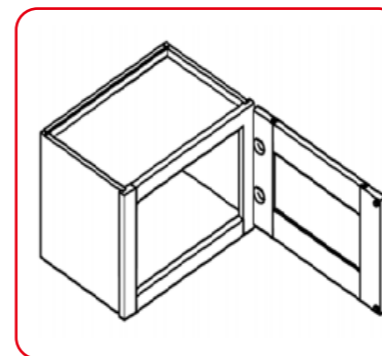

ITEM CODE	DIMENSIONS
W0918	9" W x 18" H x 12" D
W1218	12" W x 18" H x 12" D
W1518	15" W x 18" H x 12" D
W1818	18" W x 18" H x 12" D
W2118	21" W x 18" H x 12" D

CABINET CODING

standard

W **36** **18**
CABINET CODE WIDTH HEIGHT

refrigerator

W **36** **18** **24**
CABINET CODE WIDTH HEIGHT DEPTH