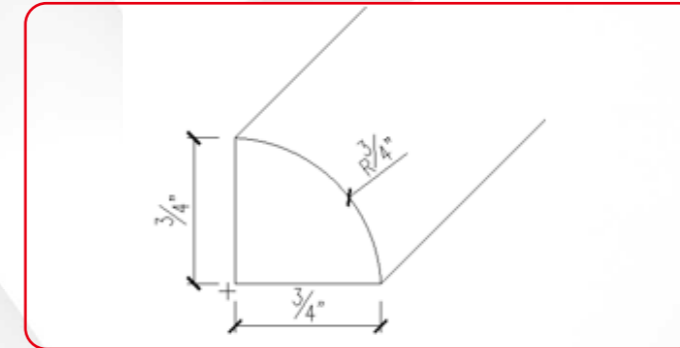

MOLDING

ITEM CODE	DIMENSIONS
QRM8	3/4" H x 3/4" D x 96" L