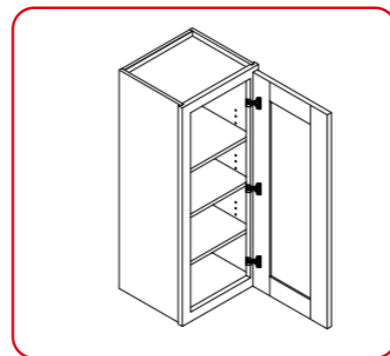

ITEM CODE	DIMENSIONS
W0942	9" W x 42" H x 12" D
W1242	12" W x 42" H x 12" D
W1542	15" W x 42" H x 12" D
W1842	18" W x 42" H x 12" D
W2142	21" W x 42" H x 12" D