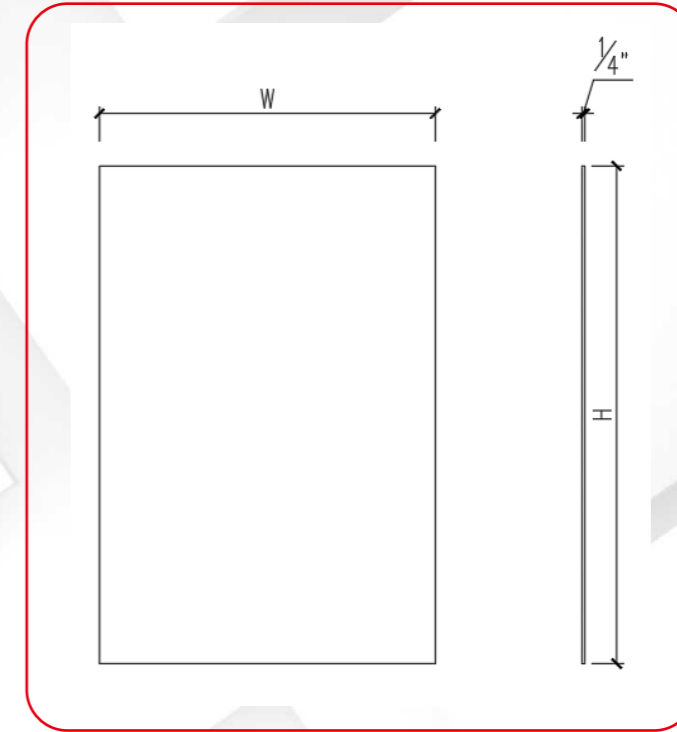

CORBEL

ITEM CODE	DIMENSIONS
CBL11	12-1/4" H x 4-1/4" W x 5-1/2" D

ITEM CODE	DIMENSIONS
CBL21	12-1/4" H x 3-1/2" W x 8" D

POST

ITEM CODE	DIMENSIONS
SP34.5	3" W x 3" D x 34-1/2" L
SP36	3" W x 3" D x 36" L
SP42	3" W x 3" D x 42" L

TOE KICK

ITEM CODE	DIMENSIONS
TK8	4-1/2" H x 1/4" D x 96" L

MOLDING

ITEM CODE	DIMENSIONS
CB9X9	9" H x 3" D x 9" L

BACK PANEL

ITEM CODE	DIMENSIONS
FBP349614	34-1/2" W x 96" H x 1/4" D
FBP489614	48" W x 96" H x 1/4" D
BP9636-1/4	36" W x 96" H x 1/4" D
BP9624-1/4	24" W x 96" H x 1/4" D
BP4896-1/4	48" W x 96" H x 1/4" D
BP9634.5-1/4	34.5" W x 96" H x 1/4" D