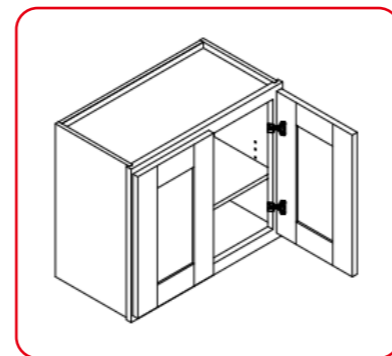

ITEM CODE	DIMENSIONS
W2724	27" W x 24" H x 12" D
W3024	30" W x 24" H x 12" D
W3324	33" W x 24" H x 12" D
W3624	36" W x 24" H x 12" D
W302424	30" W x 24" H x 24" D
W332424	33" W x 24" H x 24" D
W362424	36" W x 24" H x 24" D