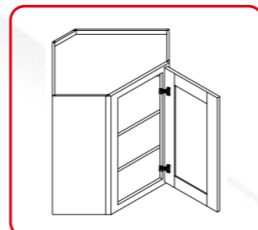

WINE GLASS HOLDER

ITEM CODE	DIMENSIONS
30GR	28.5" W x 10.5" D x 2" H
36GR	31.5" W x 10.5" D x 2" H

WALL CABINET

SINGLE DOOR
TWO ADJUSTABLE SHELVES

ITEM CODE	DIMENSIONS
WDC2430	24" W x 30" H x 24" D
WDC2436	24" W x 36" H x 24" D