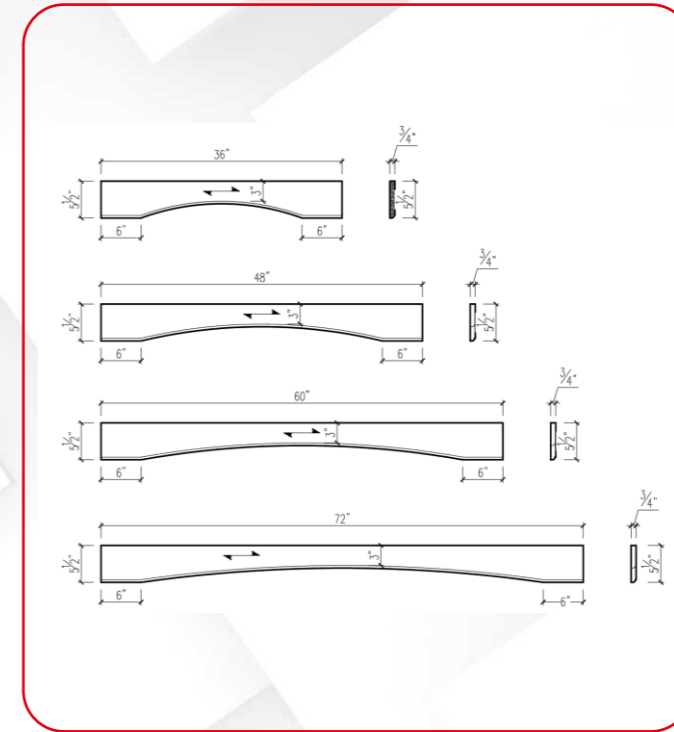

VALANCE

ITEM CODE	DIMENSIONS
VAL36	5-1/2" H x 3/4" D x 36" L
VAL48	5-1/2" H x 3/4" D x 48" L
VAL60	5-1/2" H x 3/4" D x 60" L
VAL72	5-1/2" H x 3/4" D x 72" L