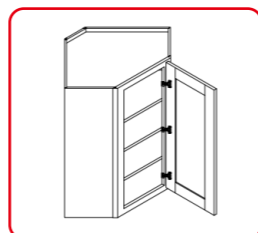

SINGLE GLASS DOOR
THREE ADJUSTABLE SHELVES

ITEM CODE	DIMENSIONS
DCW2442GD	24" W x 42" H x 24" D