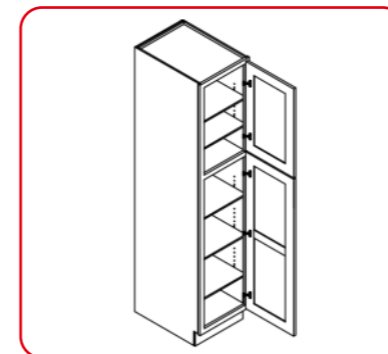

ITEM CODE	DIMENSIONS
PC1884	18" W x 84" H x 24" D
PC1890	18" W x 90" H x 24" D

CABINET CODING

standard

PC | **18** | **24** | **96**
CABINET CODE | WIDTH | DEPTH | HEIGHT