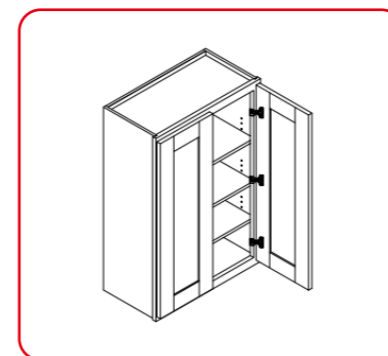

ITEM CODE	DIMENSIONS
W2442	24" W x 42" H x 12" D
W2742	27" W x 42" H x 12" D
W3042	30" W x 42" H x 12" D
W3342	33" W x 42" H x 12" D
W3642	36" W x 42" H x 12" D