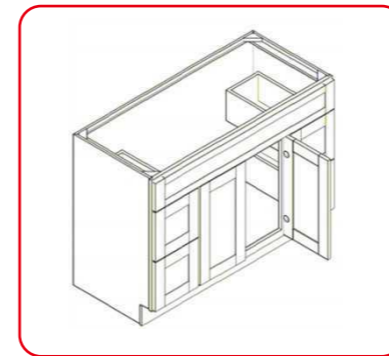

DOUBLE DOORS
FOUR DRAWERS
SINGLE FALSE DRAWER FRONT
NO ADJUSTABLE SHELF

ITEM CODE	DIMENSIONS
VSD4821D	48" W x 34.5" H x 21" D