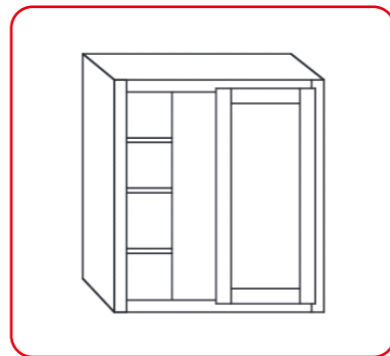

ITEM CODE	DIMENSIONS
WBC2742	27" W x 42" H x 12" D
WBC3642	36" W x 42" H x 12" D