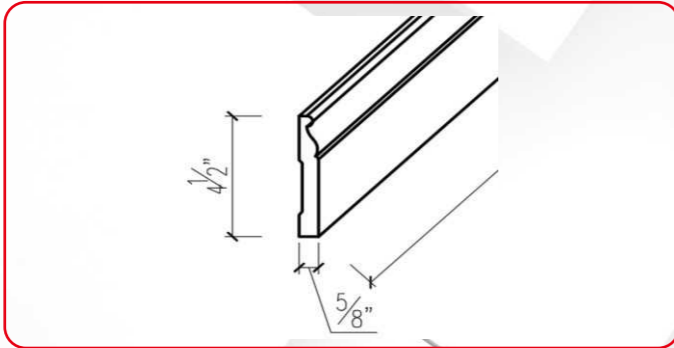

MOLDING

ITEM CODE	DIMENSIONS
FBM8	4-1/2" H x 5/8" D x 96" L