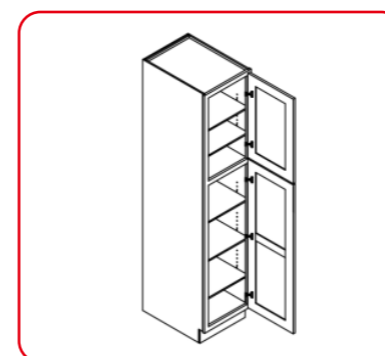

ITEM CODE	DIMENSIONS
PC2484	24" W x 84" H x 24" D
PC2490	24" W x 90" H x 24" D
PC3084	30" W x 84" H x 24" D
PC3090	30" W x 90" H x 24" D
PC3684	36" W x 84" H x 24" D
PC3690	36" W x 90" H x 24" D

PANTRY CABINET

TWO DOORS
SIX ADJUSTABLE SHELVES

ITEM CODE	DIMENSIONS
PC1896	18" W x 96" H x 24" D

PANTRY CABINET

FOUR DOORS
SIX ADJUSTABLE SHELVES

ITEM CODE	DIMENSIONS
PC2496	24" W x 96" H x 24" D
PC3096	30" W x 96" H x 24" D
PC3696	36" W x 96" H x 24" D