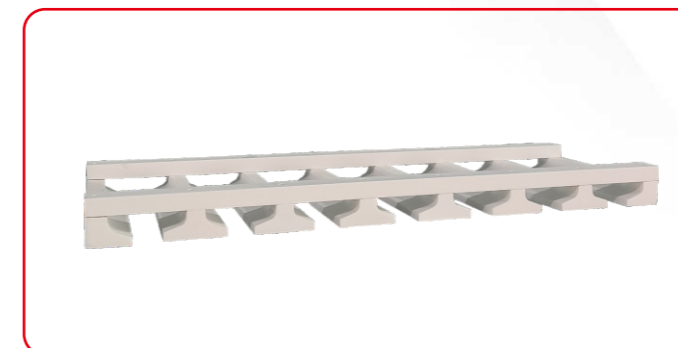

WINE GLASS HOLDER

ITEM CODE	DIMENSIONS
30GR	28.5" W x 10.5" D x 2" H
36GR	31.5" W x 10.5" D x 2" H

WALL CABINET

SINGLE DOOR
TWO ADJUSTABLE SHELVES

ITEM CODE	DIMENSIONS
WDC2430	24" W x 30" H x 24" D
WDC2436	24" W x 36" H x 24" D