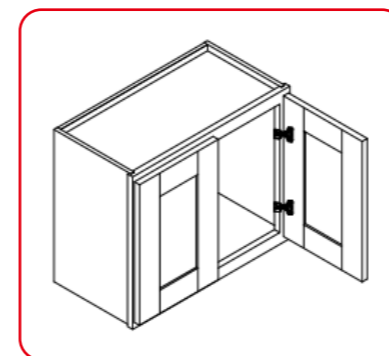

DOUBLE DOORS
NO ADJUSTABLE SHELF

ITEM CODE	DIMENSIONS
W2721	27" W x 21" H x 12" D
W3021	30" W x 21" H x 12" D
W3321	33" W x 21" H x 12" D
W3621	36" W x 21" H x 12" D
W302124	30" W x 21" H x 24" D
W332124	33" W x 21" H x 24" D
W362124	36" W x 21" H x 24" D