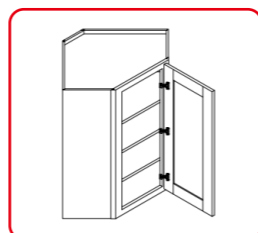

WINE GLASS HOLDER

ITEM CODE	DIMENSIONS
30GR	28.5" W x 10.5" D x 2" H
36GR	31.5" W x 10.5" D x 2" H

WALL CABINET

SINGLE DOOR
TWO ADJUSTABLE SHELVES

ITEM CODE	DIMENSIONS
WDC2430	24" W x 30" H x 24" D
WDC2436	24" W x 36" H x 24" D

WALL CABINET

SINGLE DOOR
NO ADJUSTABLE SHELF

ITEM CODE	DIMENSIONS
WDC2412	24" W x 12" H x 24" D
WDC2415	24" W x 15" H x 24" D
WDC2418	24" W x 18" H x 24" D

SINGLE DOOR
THREE ADJUSTABLE SHELVES

ITEM CODE	DIMENSIONS
WDC2442	24" W x 42" H x 24" D