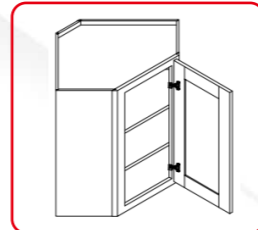

SINGLE GLASS DOOR
TWO ADJUSTABLE SHELVES

ITEM CODE	DIMENSIONS
DCW2430GD	24" W x 30" H x 24" D
DCW2436GD	24" W x 36" H x 24" D