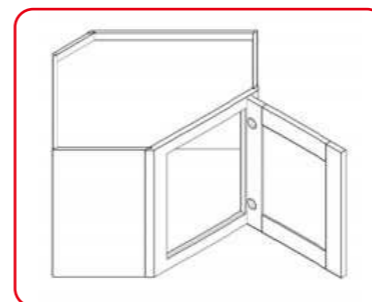

SINGLE DOOR
NO ADJUSTABLE SHELF

ITEM CODE	DIMENSIONS
WDC2412	24" W x 12" H x 24" D
WDC2415	24" W x 15" H x 24" D
WDC2418	24" W x 18" H x 24" D