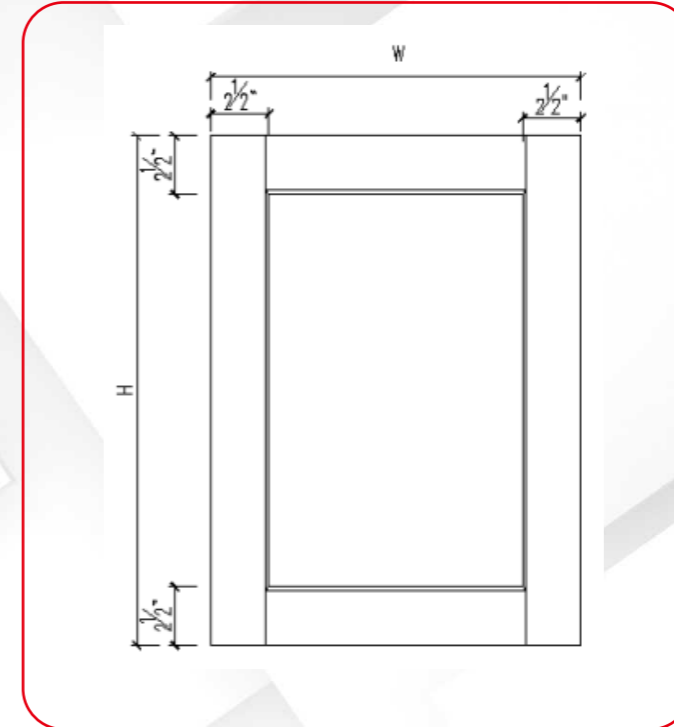

MOLDING

ITEM CODE	DIMENSIONS
LRM8	1" H x 1-1/2" D x 96" L

MOLDING

ITEM CODE	DIMENSIONS
CM4	13/16" H x 3-3/4" D x 96" L

ITEM CODE	DIMENSIONS
LRM	1-1/2" H x 2" D x 96" L

ITEM CODE	DIMENSIONS
CM4R	3/4" H x 4-5/16" D x 96" L

MOLDING

ITEM CODE	DIMENSIONS
FBM8	4-1/2" H x 5/8" D x 96" L

ITEM CODE	DIMENSIONS
CM2-1/2"	1-3/4" H x 1-7/8" D x 96" L

DECORATIVE DOOR PANEL

ITEM CODE	DIMENSIONS
MBEP2430	23-1/2" W x 29-1/2" H x 3/4" D
MWEP1230	11-1/2" W x 29-1/2" H x 3/4" D
MWEP1236	11-1/2" W x 36-1/2" H x 3/4" D
MWEP1242	11-1/2" W x 41-1/2" H x 3/4" D
SAMPLE DOORS	11" W x 15" H x 3/4" D