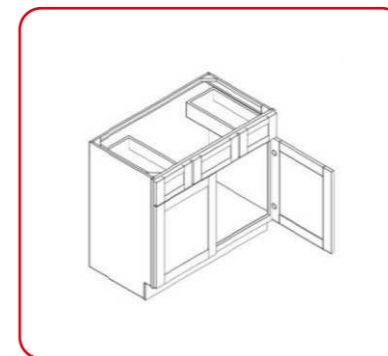

DOUBLE DOORS
DOUBLE DRAWERS
SINGLE FALSE DRAWER FRONT
NO ADJUSTABLE SHELF

ITEM CODE	DIMENSIONS
VC3021	30" W x 34.5" H x 21" D
VC3621	36" W x 34.5" H x 21" D
VC3921	39" W x 34.5" H x 21" D
VC4221	42" W x 34.5" H x 21" D
VC4821	48" W x 34.5" H x 21" D