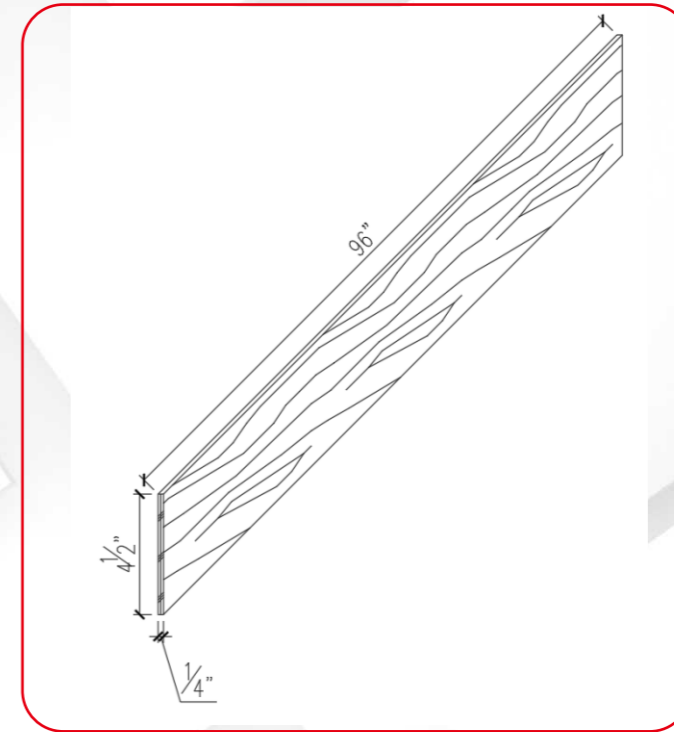

TOE KICK

ITEM CODE	DIMENSIONS
TK8	4-1/2" H x 1/4" D x 96" L