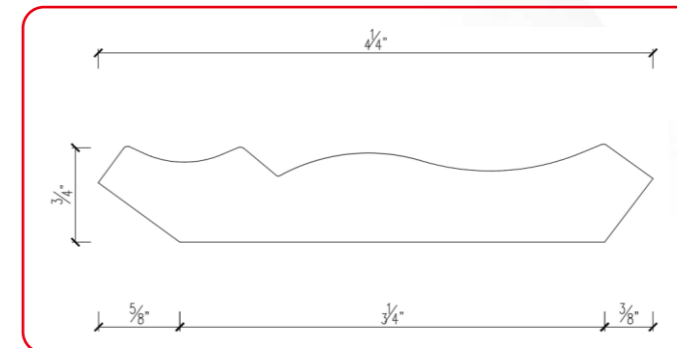

MOLDING

ITEM CODE	DIMENSIONS
LRM8	1" H x 1-1/2" D x 96" L

MOLDING

ITEM CODE	DIMENSIONS
CM4	13/16" H x 3-3/4" D x 96" L

ITEM CODE	DIMENSIONS
LRM	1-1/2" H x 2" D x 96" L

ITEM CODE	DIMENSIONS
CM4R	3/4" H x 4-5/16" D x 96" L