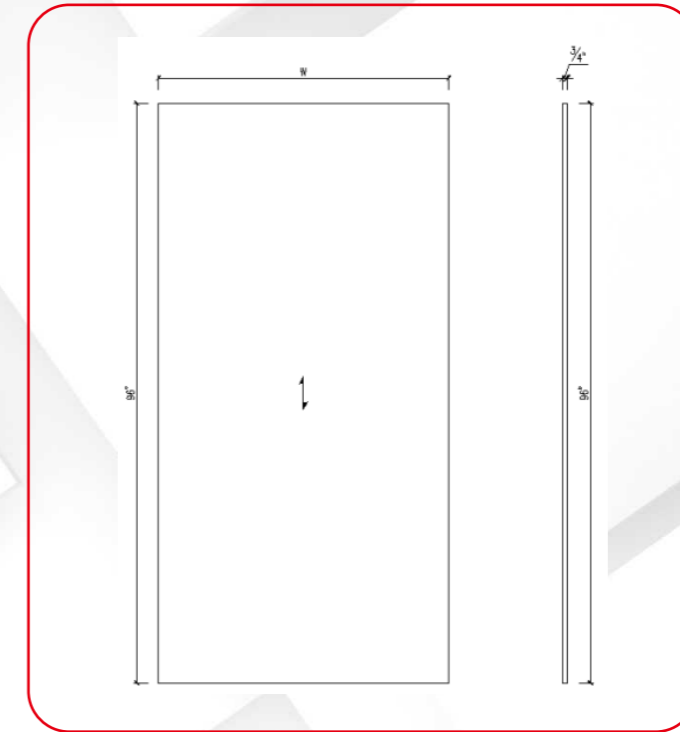

MOLDING

ITEM CODE	DIMENSIONS
FBM8	4-1/2" H x 5/8" D x 96" L

ITEM CODE	DIMENSIONS
CM2-1/2"	1-3/4" H x 1-7/8" D x 96" L

DECORATIVE DOOR PANEL

ITEM CODE	DIMENSIONS
MBEP2430	23-1/2" W x 29-1/2" H x 3/4" D
MWEP1230	11-1/2" W x 29-1/2" H x 3/4" D
MWEP1236	11-1/2" W x 36-1/2" H x 3/4" D
MWEP1242	11-1/2" W x 41-1/2" H x 3/4" D
SAMPLE DOORS	11" W x 15" H x 3/4" D

CORBEL

ITEM CODE	DIMENSIONS
CBL11	12-1/4" H x 4-1/4" W x 5-1/2" D

ITEM CODE	DIMENSIONS
CBL21	12-1/4" H x 3-1/2" W x 8" D

POST

ITEM CODE	DIMENSIONS
SP34.5	3" W x 3" D x 34-1/2" L
SP36	3" W x 3" D x 36" L
SP42	3" W x 3" D x 42" L

BACK PANEL

ITEM CODE	DIMENSIONS
BP9648-1/2	48" W x 96" H x 1/2" D

DISHWASHER END PANEL

ITEM CODE	DIMENSIONS
DWR3	3" W X 34-1/2" H X 24" D
DWR6	6" W X 34-1/2" H X 24" D

REFRIGERATOR FILLER

ITEM CODE	DIMENSIONS
RRF96	3" W x 96" H x 3/4" D

REFRIGERATOR END PANEL

ITEM CODE	DIMENSIONS
REP2496	24" W x 96" H x 3/4" D
REP2496-3/4	24" W x 96" H x 3/4" D
REP3096	30" W x 96" H x 3/4" D

REFRIGERATOR END PANEL

ITEM CODE	DIMENSIONS
RRP96-1.5	1.5"W X 96"H X 24"D
RRP96-1/2	1.5"W X 96"H X 24"D
RRP96	3"W X 96"H X 24"D