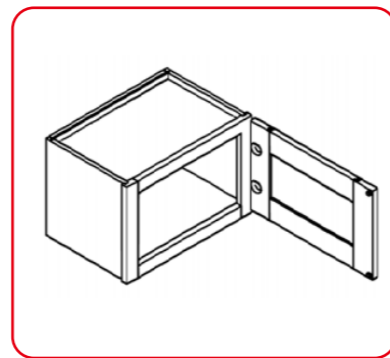

SINGLE GLASS DOOR
NO ADJUSTABLE SHELF

ITEM CODE	DIMENSIONS
W1218GD	12" W x 18" H x 12" D
W1518GD	15" W x 18" H x 12" D
W1818GD	18" W x 18" H x 12" D
W2118GD	21" W x 18" H x 12" D