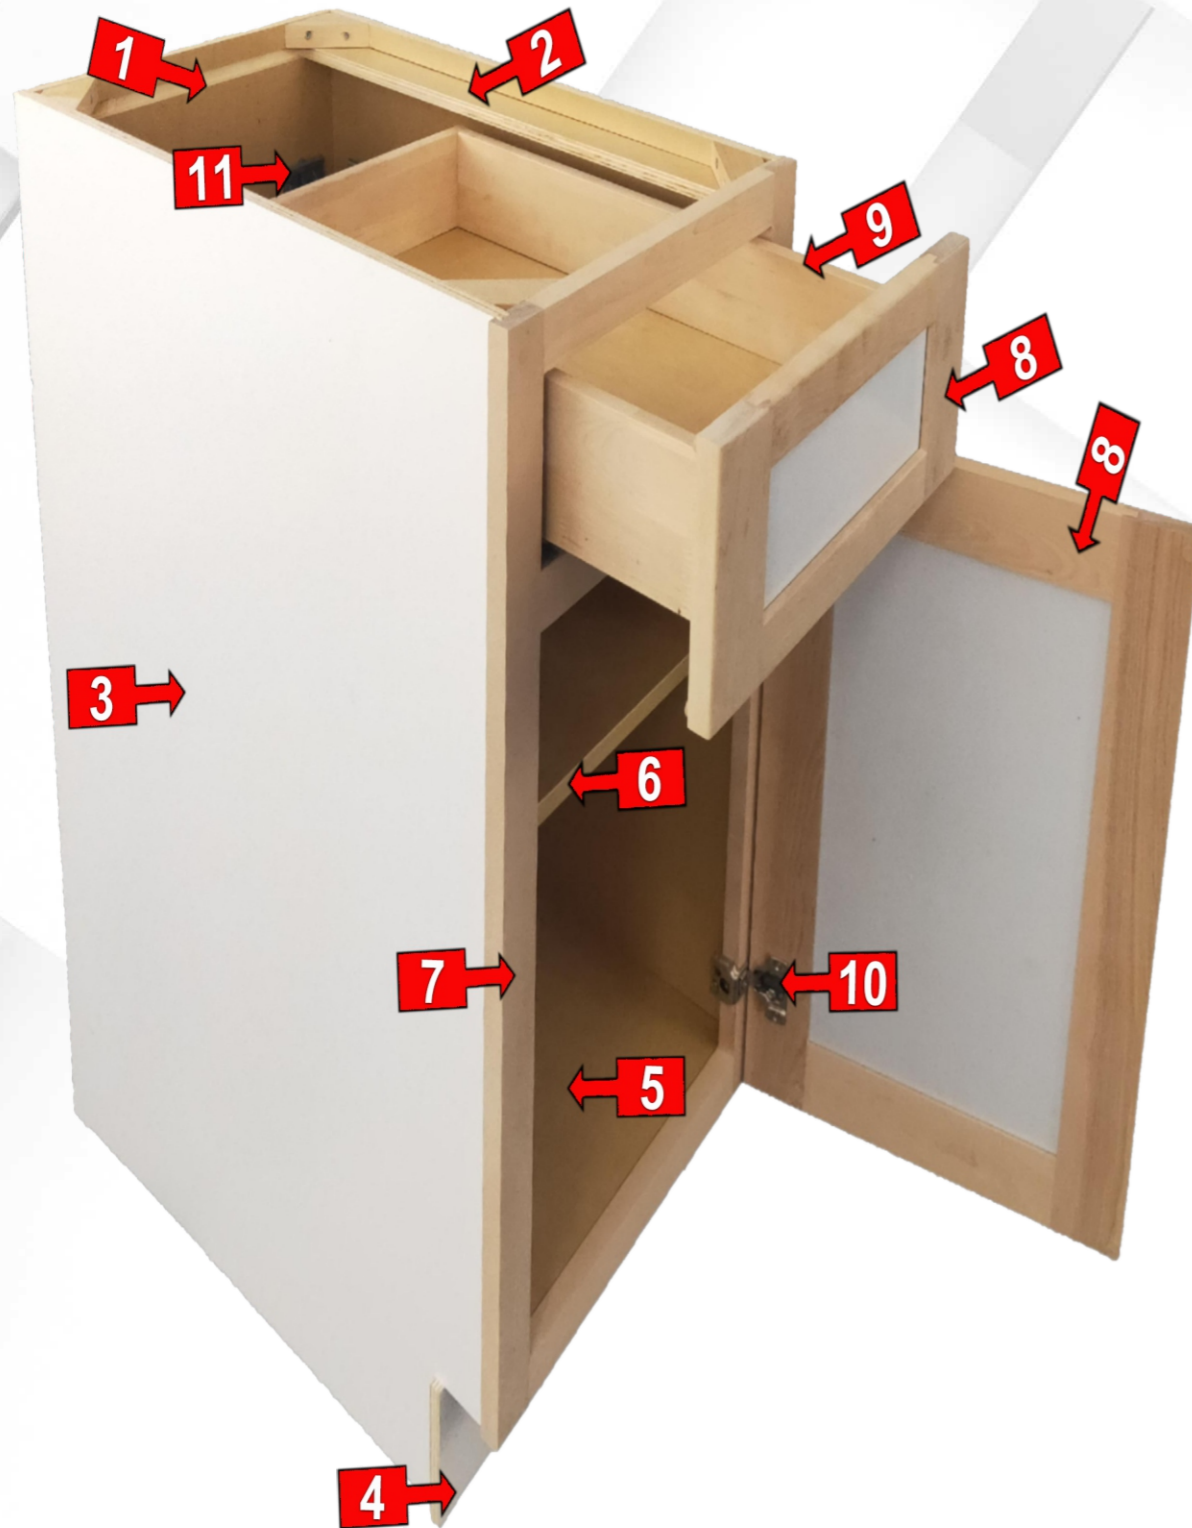

Kitchen Cabinets and Vanities

TABLE OF CONTENTS

05	WALL CABINETS
31	BASE CABINETS
43	VANITY CABINETS
51	PANTRY CABINETS
56	OVEN CABINETS
58	ROLL OUT
59	FILLERS TRIMS AND ACCESSORIES
72	PANELS

Cabinet Features

Cabinet Features

- 1 → 1/2"plywood 30"height back panel
- 3 → 1/2"plywood captured i-beam stabilizers
- 4 → 1/2"plywood end (side) panel
- 2 → 1/2"plywood toe kick(finished)
- 5 → 1/2"plywood bottom panel
- 6 → 3/4"plywood shelf
- 7 → 3/4"solid hardwood door frame
- 8 → 3/4"solid birch five piece door and drawer face , shaker line type
- 9 → 5/8"solid hardwood dovetail drawerbox ,3/8"plywood drawer bottom
- 10 → 1-1/4" 6-way adjustable concealed soft-close hinges
- 11 → Three hidden buffer soft-close slides

WALL

Shaker White

Shaker Gray

Shaker Black

NOTES

- Standard wall cabinets are 12" depth.
- Refrigerator wall cabinets are 24" depth.
- Add door thickness for total cabinet depth.
- Products are available in all door styles and colors unless stated otherwise.

ITEM CODE	DIMENSIONS
DB12-3	12" W x 34.5" H x 24" D
DB15-3	15" W x 34.5" H x 24" D
DB18-3	18" W x 34.5" H x 24" D
DB21-3	21" W x 34.5" H x 24" D
DB24-3	24" W x 34.5" H x 24" D
DB27-3	27" W x 34.5" H x 24" D
DB30-3	30" W x 34.5" H x 24" D
DB33-3	33" W x 34.5" H x 24" D
DB36-3	36" W x 34.5" H x 24" D