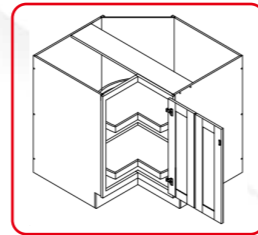

ITEM CODE	DIMENSIONS
CSB36	36" W x 34.5" H x 36" D
CSB42	42" W x 34.5" H x 42" D

BASE CABINET

Lazy Susan
TWO DOORS
ONE ADJUSTABLE SHELF

ITEM CODE	DIMENSIONS
LSB33	33" W x 34.5" H x 33" D
LSB36	36" W x 34.5" H x 36" D