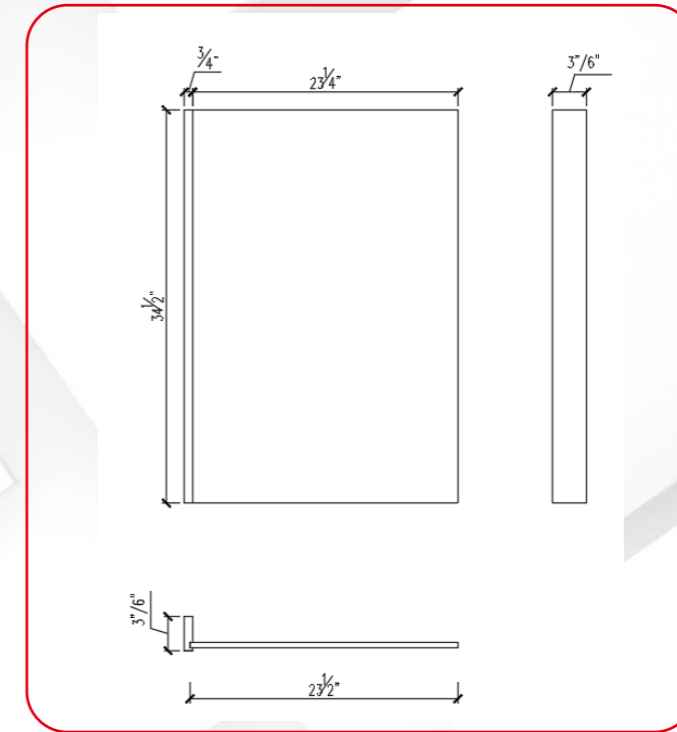

DISHWASHER END PANEL

ITEM CODE	DIMENSIONS
DWR3	3" W X 34-1/2" H X 24" D
DWR6	6" W X 34-1/2" H X 24" D