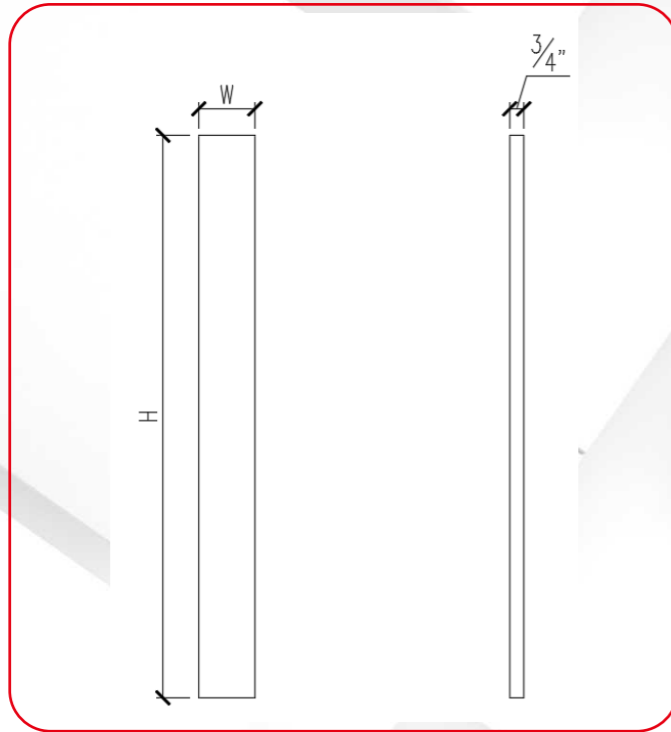

FILLERS

ITEM CODE	DIMENSIONS
WF330	3" H x 3/4" D x 30" L
WF336	3" H x 3/4" D x 36" L
WF342	3" H x 3/4" D x 42" L
WF396	3" H x 3/4" D x 96" L
WF630	6" H x 3/4" D x 30" L
WF636	6" H x 3/4" D x 36" L
WF642	6" H x 3/4" D x 42" L
WF696	6" H x 3/4" D x 96" L