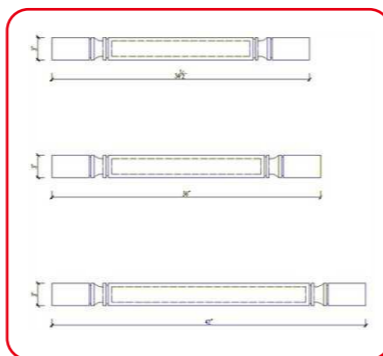

VALANCE

ITEM CODE	DIMENSIONS
VAL36	5-1/2" H x 3/4" D x 36" L
VAL48	5-1/2" H x 3/4" D x 48" L
VAL60	5-1/2" H x 3/4" D x 60" L
VAL72	5-1/2" H x 3/4" D x 72" L

FILLERS

ITEM CODE	DIMENSIONS
BF3	3" W x 3-1/2" D x 34-1/2" H
BF6	6" W x 3-1/2" D x 34-1/2" H

CORBEL

ITEM CODE	DIMENSIONS
CBL11	12-1/4" H x 4-1/4" W x 5-1/2" D

ITEM CODE	DIMENSIONS
CBL21	12-1/4" H x 3-1/2" W x 8" D

POST

ITEM CODE	DIMENSIONS
SP34.5	3" W x 3" D x 34-1/2" L
SP36	3" W x 3" D x 36" L
SP42	3" W x 3" D x 42" L