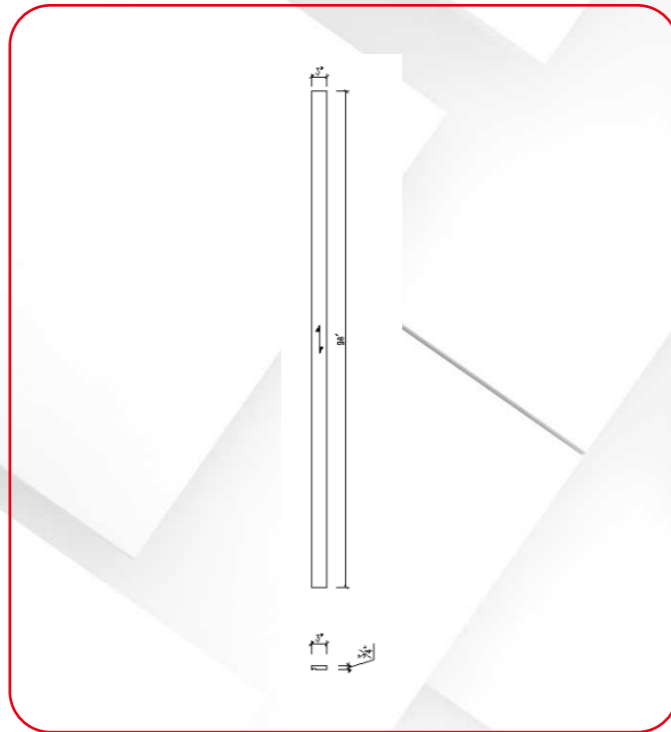

BACK PANEL

ITEM CODE	DIMENSIONS
BP9648-1/2	48" W x 96" H x 1/2" D

DISHWASHER END PANEL

ITEM CODE	DIMENSIONS
DWR3	3" W X 34-1/2" H X 24" D
DWR6	6" W X 34-1/2" H X 24" D

REFRIGERATOR FILLER

ITEM CODE	DIMENSIONS
RRF96	3" W x 96" H x 3/4" D