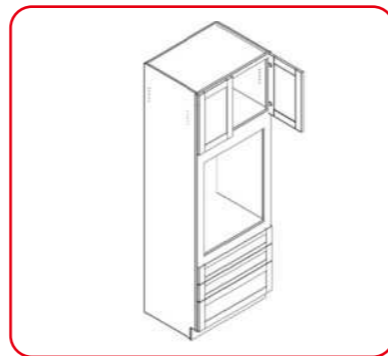

OVEN CABINET

DOUBLE DOORS
THREE DRAWERS
ONE ADJUSTABLE SHELF

ITEM CODE	DIMENSIONS
OC3096	30" W x 96" H x 24" D
OC3396	33" W x 96" H x 24" D

ROLL OUT

ITEM CODE	DIMENSIONS
ROT15	11" W x 3-15/16" H x 21" D
ROT18	14" W x 3-15/16" H x 21" D
ROT21	17" W x 3-15/16" H x 21" D
ROT24	20" W x 3-15/16" H x 21" D
ROT27	23" W x 3-15/16" H x 21" D
ROT30	26" W x 3-15/16" H x 21" D
ROT33	29" W x 3-15/16" H x 21" D
ROT36	32" W x 3-15/16" H x 21" D