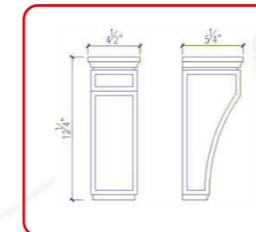

CORBEL

ITEM CODE	DIMENSIONS
CBL11	12-1/4" H x 4-1/4" W x 5-1/2" D