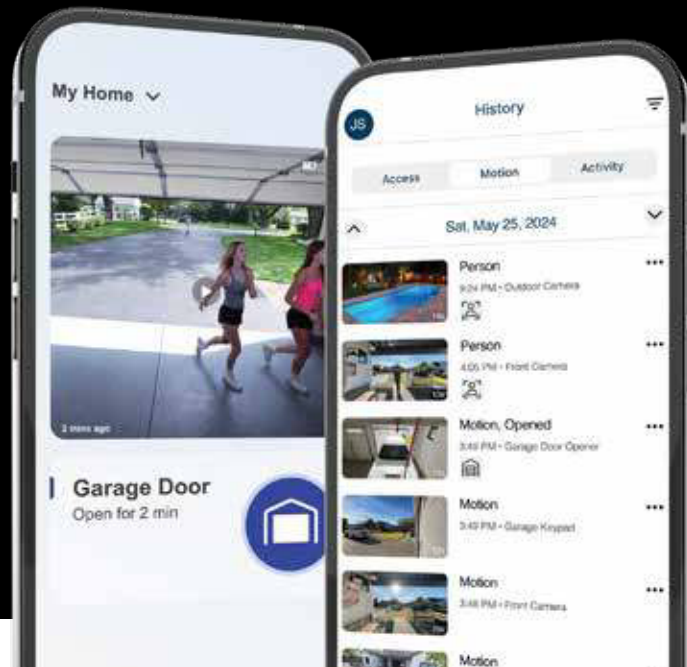

Do more with myQ

Use the myQ app to control, secure and monitor your garage and conveniently share and manage access to your home without sharing passcodes or keys. Also, take the hassle out of service repair and easily connect to a trusted Dealer through the myQ app.

3-Button Remote Control

Operates up to 3 openers or myQ light accessories. Safeguards your home with Security+ 3.0™.

L993S

Multi-Function Control Panel

Operates the garage door opener and lights from inside the garage. Allows for fast, easy programming of accessories with learn button.

L955W