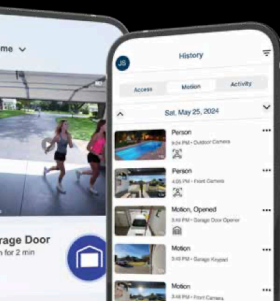

Motion detection

Do more with myQ

Dual Lighting

360° Adjustable Camera

Never locked out