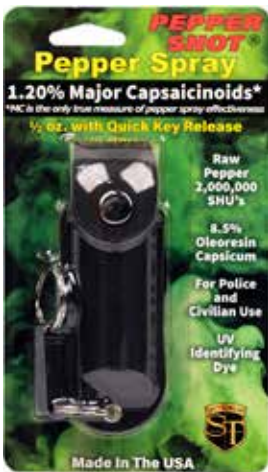

PS-HC-BLK • \$12.00

Black

PS-HC-BLUE • \$12.00

Blue

PS-HC-PINK • \$12.00

Pink

PS-HC-RED • \$12.00

Red

PEPPER SHOT 1.2% MC ½ OZ PEPPER SPRAY LEATHERETTE HOLSTER AND QUICK RELEASE KEYCHAIN - Pepper Shot ½ oz. Pepper Spray has a range of 6-8 feet and comes with a leatherette holster. Each unit provides 6-10 one-second bursts and comes with a quick key release keychain, and safety lock. Available in Black, Blue, and Red. 4 ¼" x 1 ½"