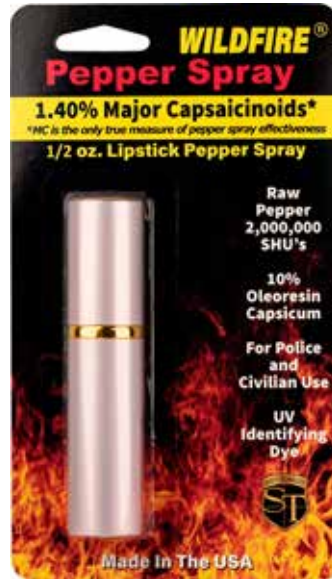

WF-LS-PINK • $14.00

Pink