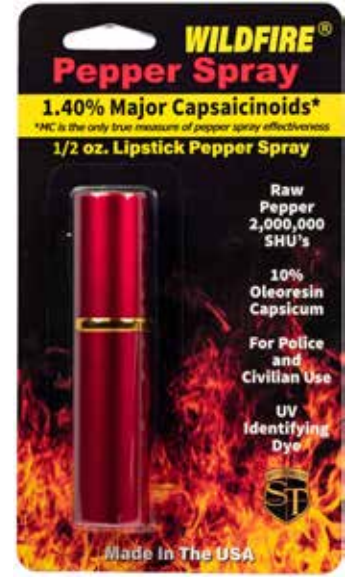

WF-LS-RED • $14.00

Red