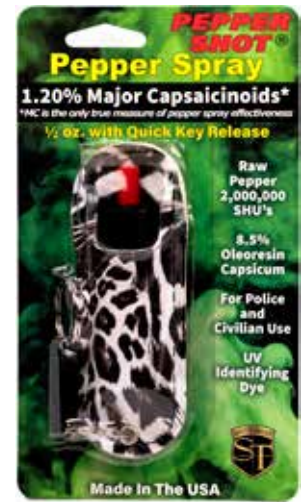

PS-HALO-LBW • $12.00
Leopard Black/White
4 ¼" x 1 ⅝"