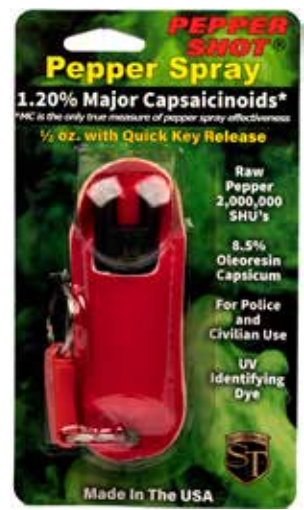

PS-HALO-BLK
\$12.00
 Black
 4 ¼" x 1 ⅝"

PS-HALO-BLU
\$12.00
 Blue
 4 ¼" x 1 ⅝"

PS-HALO-PK
\$12.00
 Pink
 4 ¼" x 1 ⅝"

PS-HALO-PUR
\$12.00
 Purple
 4 ¼" x 1 ⅝"

PS-HALO-RED
\$12.00
 Red
 4 ¼" x 1 ⅝"

PEPPER SHOT 1.2% MC ½ OZ HALO LEOPARD PRINT HOLSTER AND QUICK RELEASE KEYCHAIN This model has a locking actuator. ½ ounce with halo holster, locking actuator and quick key release keychain. Pepper Spray has a range of 6-8 feet. Contains 6-10 one-second bursts. Available in: Black/Orange, Black/Purple, and Black/White.