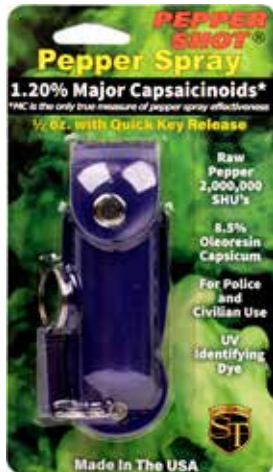

PS-LH-BLUE • $12.00

Blue