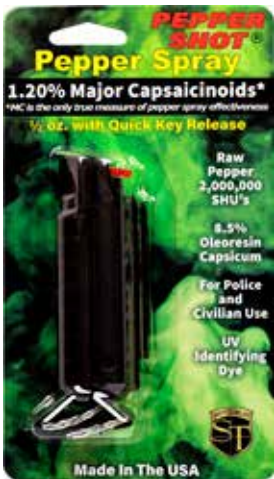

PS-HALO-BLK-R • \$13.00

Black

PS-HALO-PK-R • \$13.00

Pink

PS-HALO-PUR-R • \$13.00

Purple

PEPPER SHOT 1.2% MC ½ OZ PEPPER SPRAY HARD CASE BELT CLIP AND QUICK RELEASE KEYCHAIN - Pepper Shot ½ oz. Pepper Spray has a range of 6-8 feet and comes with a hard case. Each unit provides 6-10 one-second bursts and comes with a quick key release keychain, and safety lock. Available in Black, Blue, Pink, and Red. 3 ½" x 1 ½"