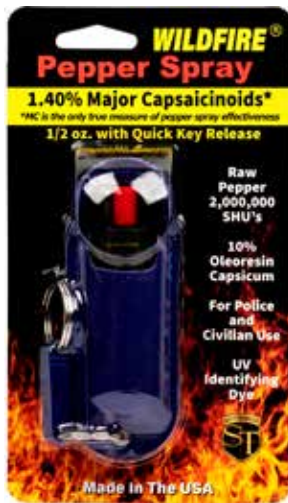

WF-HALO-BLU
$14.00
Blue
4 ¼" x 1 ⅝"