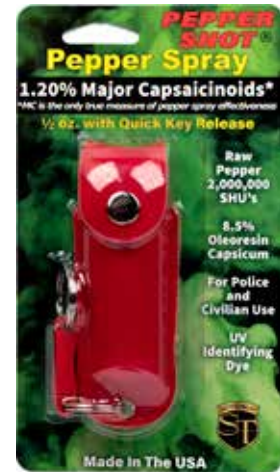

PEPPER SHOT 1.2% MC ½ OZ PEPPER SPRAY LEATHERETTE HOLSTER AND QUICK RELEASE KEYCHAIN - Pepper Shot ½ oz. Pepper Spray has a range of 6-8 feet and comes with a leatherette holster. Each unit provides 6-10 one-second bursts and comes with a quick key release keychain, and safety lock. Available in Black, Blue, and Red. 4 ¼" x 1 ½"

PS-LH-BLK • \$12.00

Black

PS-LH-BLUE • \$12.00

Blue

PS-LH-RED • \$12.00

Red

PEPPER SHOT 1.2% MC ½ OZ PEPPER SPRAY FASHION LEATHERETTE HOLSTER AND QUICK RELEASE KEYCHAIN - Pepper Shot ½ oz. Pepper Spray has a range of 6-8 feet and comes with a leatherette holster. Each unit provides 6-10 one-second bursts and comes with a quick key release keychain, and safety lock. Available in: Cheetah Black and Pink and Cheetah Black and Yellow. 4 ¼" x 1 ½"