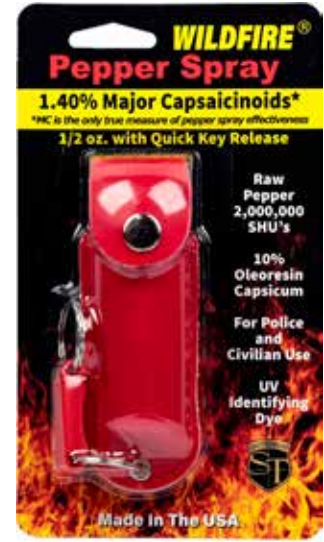

WF-LH-RED • $14.00
Red