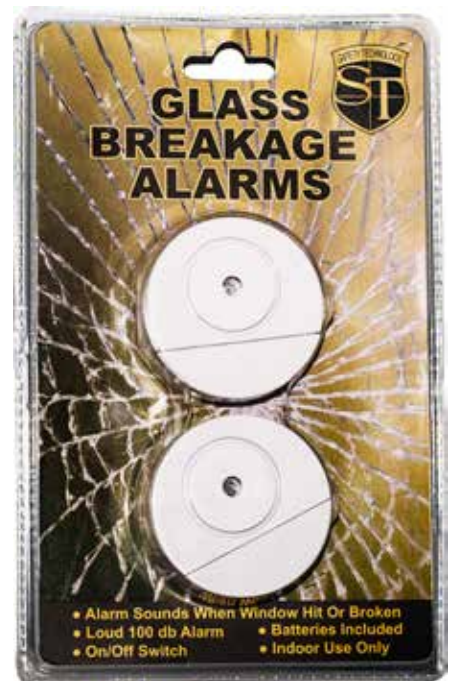

The **90db WINDOW and DOOR ALARM** is a perfect solution for home security. Secure your home's window, door or even sliding glass doors with the battery operated 90db Window and Door Alarm. Installation is a breeze! Simply peel off the adhesive backing and attach one side of the sensor to the door or window frame and the other side to the door or window itself. Once both sides of the magnetic sensors are separated, this triggers the alarm which will then emit a loud 90 dB sound to notify everyone nearby and scare off any intruders.

With the built in on/off switch the owner may open the window or other protected object without setting off the alarm when set to off.

- 2 units included
- Adhesive tape for installation
- Measurements: 2 1/2" x 1 3/4" x 3/4"
- Warranty: 1 year
- 3pc 1.5VLR44 Button Cell Batteries each unit (included for both)

ST-SLAW • $13.00