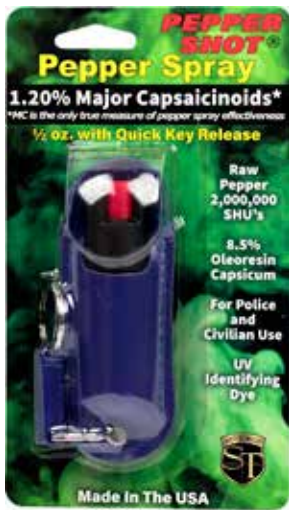

PS-HALO-BLU
$12.00
Blue
4 ¼" x 1 ⅝"