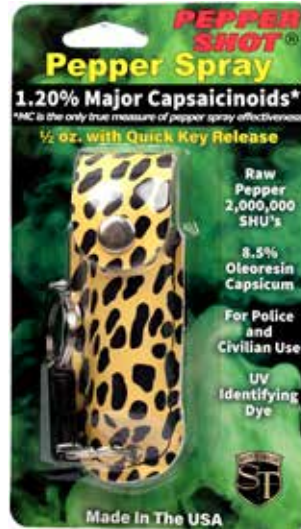

PEPPER SHOT 1.2% MC ½ OZ PEPPER SPRAY LEATHERETTE HOLSTER AND QUICK RELEASE KEYCHAIN - Pepper Shot ½ oz. Pepper Spray has a range of 6-8 feet and comes with a leatherette holster. Each unit provides 6-10 one-second bursts and comes with a quick key release keychain, and safety lock. Available in Black, Blue, and Red. 4 ¼" x 1 ½"

PS-LH-BLK • \$12.00

Black

PS-LH-BLUE • \$12.00

Blue

PS-LH-RED • \$12.00

Red

PEPPER SHOT 1.2% MC ½ OZ PEPPER SPRAY FASHION LEATHERETTE HOLSTER AND QUICK RELEASE KEYCHAIN - Pepper Shot ½ oz. Pepper Spray has a range of 6-8 feet and comes with a leatherette holster. Each unit provides 6-10 one-second bursts and comes with a quick key release keychain, and safety lock. Available in: Cheetah Black and Pink and Cheetah Black and Yellow. 4 ¼" x 1 ½"

PS-LH-CBP • \$12.00
Cheetah Black & Pink

PS-LH-CBY • \$12.00
Cheetah Black & Yellow

PEPPER SHOT 1.2% MC ½ OZ RHINESTONE LEATHERETTE HOLSTER AND QUICK RELEASE KEYCHAIN - has a range of 6-8 feet and comes with a leatherette holster. Each unit provides 6-10 one-second bursts and comes with a quick key release key chain, and safety lock. Available in: Purple 4 ¼" x 1 ½"