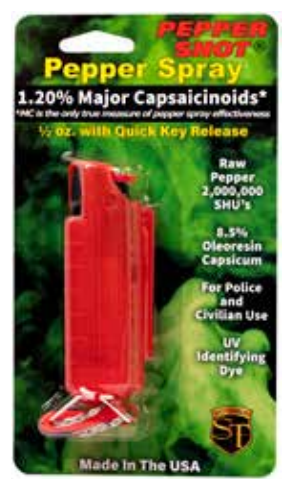

PS-HC-BLK • \$12.00

Black

PS-HC-BLUE • \$12.00

Blue

PS-HC-PINK • \$12.00

Pink

PS-HC-RED • \$12.00

Red

PEPPER SHOT 1.2% MC ½ OZ PEPPER SPRAY LEATHERETTE HOLSTER AND QUICK RELEASE KEYCHAIN - Pepper Shot ½ oz. Pepper Spray has a range of 6-8 feet and comes with a leatherette holster. Each unit provides 6-10 one-second bursts and comes with a quick key release keychain, and safety lock. Available in Black, Blue, and Red. 4 ¼" x 1 ½"