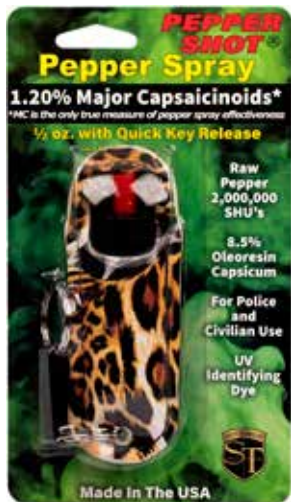

• **NOTE:** PLEASE CHARGE STUN CANE FOR 8 HOURS when you receive it. It will not operate properly until fully charged.

ZAPCANE • \$109.95

32" closed, extends to 36" overall

Pepper Shot Pepper Spray

Pepper Shot Pepper Spray is made with 1.2% Major Capsaicinoids. The Major Capsaicinoids are the true heat measure and Pepper Shot 1.2% MC is more effective than of most other pepper sprays. In addition to causing an attacker pain, The Pepper Shot 8.5% oleoresin capsicum formula swells the mucous membranes, which makes breathing difficult, and swells the veins in the eyes, causing the eyes to close. It's made from 2,000,000 SHU's of raw pepper and these effects can last up to 45 minutes and cause no permanent damage. Has a UV identifying dye to help aid in the identification of an attacker.

PS-HALO-BLK
\$12.00
 Black
 4 ¼" x 1 ⅝"

PS-HALO-BLU
\$12.00
 Blue
 4 ¼" x 1 ⅝"

PS-HALO-PK
\$12.00
 Pink
 4 ¼" x 1 ⅝"

PS-HALO-PUR
\$12.00
 Purple
 4 ¼" x 1 ⅝"

PS-HALO-RED
\$12.00
 Red
 4 ¼" x 1 ⅝"

PEPPER SHOT 1.2% MC ½ OZ HALO LEOPARD PRINT HOLSTER AND QUICK RELEASE KEYCHAIN This model has a locking actuator. ½ ounce with halo holster, locking actuator and quick key release keychain. Pepper Spray has a range of 6-8 feet. Contains 6-10 one-second bursts. Available in: Black/Orange, Black/Purple, and Black/White.