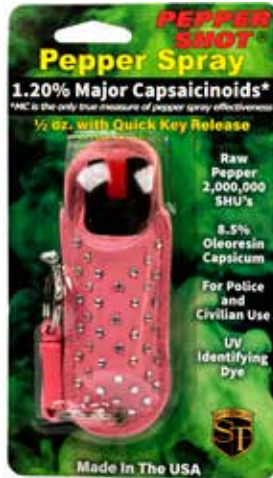

PS-HALO-BLK
\$12.00
 Black
 4 ¼" x 1 ⅝"

PS-HALO-BLU
\$12.00
 Blue
 4 ¼" x 1 ⅝"

PS-HALO-PK
\$12.00
 Pink
 4 ¼" x 1 ⅝"

PS-HALO-PUR
\$12.00
 Purple
 4 ¼" x 1 ⅝"

PS-HALO-RED
\$12.00
 Red
 4 ¼" x 1 ⅝"

PEPPER SHOT 1.2% MC ½ OZ HALO LEOPARD PRINT HOLSTER AND QUICK RELEASE KEYCHAIN This model has a locking actuator. ½ ounce with halo holster, locking actuator and quick key release keychain. Pepper Spray has a range of 6-8 feet. Contains 6-10 one-second bursts. Available in: Black/Orange, Black/Purple, and Black/White.

PS-HALO-LBO • \$12.00
 Leopard Black/Orange
 4 ¼" x 1 ⅝"

PS-HALO-LBP • \$12.00
 Leopard Black/Purple
 4 ¼" x 1 ⅝"

PS-HALO-LBW • \$12.00
 Leopard Black/White
 4 ¼" x 1 ⅝"

PEPPER SHOT 1.2% MC ½ OZ HALO RHINESTONE HOLSTER AND QUICK RELEASE KEYCHAIN This model has a locking actuator. ½ ounce with halo holster, locking actuator and quick key release keychain. Pepper Spray has a range of 6-8 feet. Contains 6-10 one-second bursts. Available in: Black, Pink, and Purple. 4 ¼" x 1 ½"

PS-HALO-BLK-R • \$13.00

Black

PS-HALO-PK-R • \$13.00

Pink

PS-HALO-PUR-R • \$13.00

Purple

PEPPER SHOT 1.2% MC ½ OZ PEPPER SPRAY HARD CASE BELT CLIP AND QUICK RELEASE KEYCHAIN - Pepper Shot ½ oz. Pepper Spray has a range of 6-8 feet and comes with a hard case. Each unit provides 6-10 one-second bursts and comes with a quick key release keychain, and safety lock. Available in Black, Blue, Pink, and Red. 3 ½" x 1 ½"