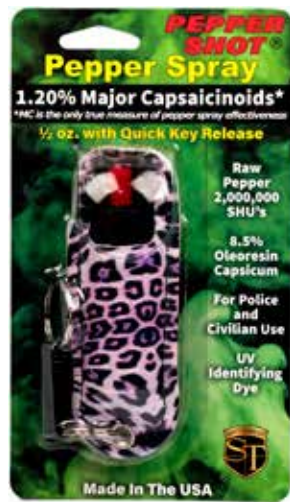

PS-HALO-LBP • $12.00
Leopard Black/Purple
4 ¼" x 1 ⅝"