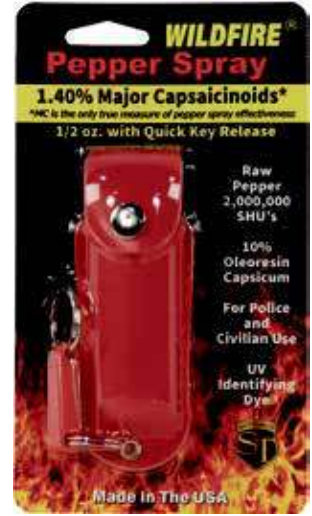

WF-LH-RED • $15.00
Red
4 ¼" x 1 ½"

WILDFIRE 1.4% MC LIPSTICK PEPPER SPRAY - This lipstick model is designed for women. The attractive lipstick case is sure to deceive and ward off potential attackers. Pretend you need to freshen your lipstick and POW! This ½ oz canister contains 6-10 one-second sprays with a range of 6-8 feet. It is available in 4 colors - Black, Pink, Red, and Silver.