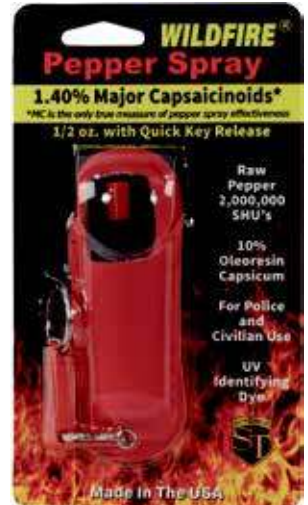

WF-HALO-BLK • \$15.00
Black

WF-HALO-BLU • \$15.00
Blue

WF-HALO-PK • \$15.00
Pink

WF-HALO-PUR • \$15.00
Purple

WF-HALO-RED • \$15.00
Red

WILDFIRE 1.4% MC ½ OZ PEPPER SPRAY FASHION LEATHERETTE HOLSTER AND QUICK RELEASE KEYCHAIN - Wildfire ½ oz. Pepper Spray has a range of 6-8 feet and comes with a leatherette holster. Each unit provides 6-10 one-second bursts and comes with a quick key release keychain, and safety lock. Available in: Cheetah Black and Pink, Cheetah Black and White, Cheetah Black and Yellow, Leopard Black and Orange, Leopard Black and Purple, Leopard Black and White.