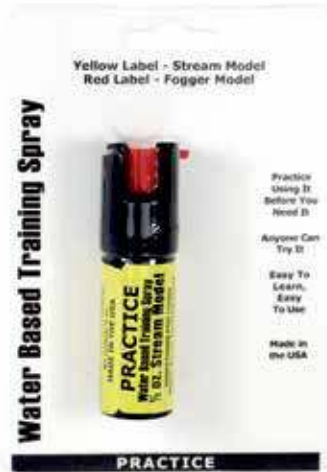

WATER BASED INERT PRACTICE DEFENSIVE SPRAYS use water instead of pepper spray. They are pressurized with nitrogen. Their purpose is to be used as a practice spray instead of wasting a real pepper spray. They will enable the user to get proficient at using a defense spray. **WARNING:** Do not spray on anyone or yourself. Even though there is nothing in the sprays to do any permanent harm to anyone, the nitrogen can cause some skin irritation or burning if sprayed in the eyes.

INERT • $5.00
½ oz. stream