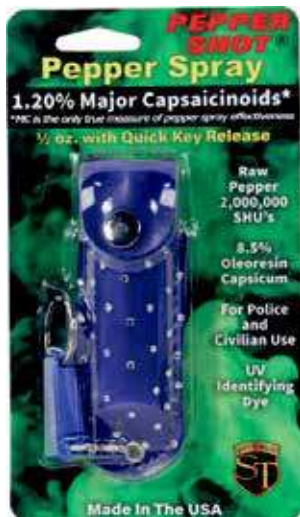

PS-VISOR • \$10.00
5 ⅛" x 3 ¼"

PEPPER SHOT 1.2% MC ½ OZ PEPPER SPRAY BELT CLIP AND QUICK RELEASE KEYCHAIN - ½ oz keychain model with locking actuator and quick release keychain. Pepper Spray has a range of 6-8 feet and each unit provides 6-10 one-second bursts.

PS-KC • \$10.00
3 ⅝" x 1"

PEPPER SHOT 1.2% MC ½ OZ RHINESTONE LEATHERETTE HOLSTER AND QUICK RELEASE KEYCHAIN - Pepper Shot ½ oz. Pepper Spray has a range of 6-8 feet and comes with a leatherette holster. Each unit provides 6-10 one-second bursts and comes with a quick key release keychain, and safety lock. Available in: Black, Blue, Pink, Purple, and Red.