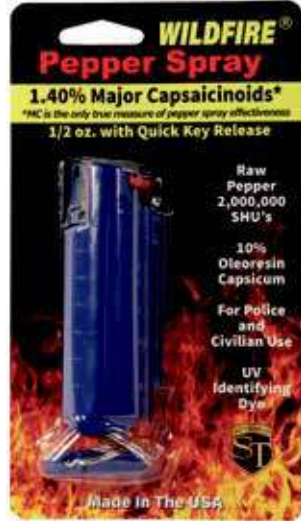

WF-HC-BLUE • $15.00
Blue
3 ½" x 1 ½"