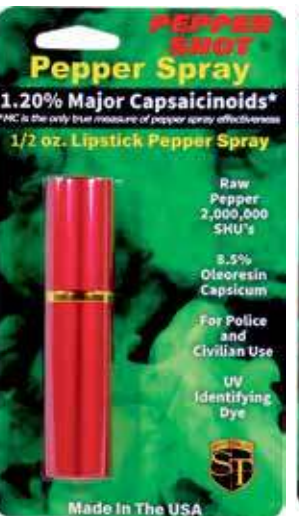

PS-VISOR • \$10.00
5 ⅛" x 3 ¼"

PEPPER SHOT 1.2% MC ½ OZ PEPPER SPRAY BELT CLIP AND QUICK RELEASE KEYCHAIN - ½ oz keychain model with locking actuator and quick release keychain. Pepper Spray has a range of 6-8 feet and each unit provides 6-10 one-second bursts.

PS-KC • \$10.00
3 ⅝" x 1"

PEPPER SHOT 1.2% MC ½ OZ RHINESTONE LEATHERETTE HOLSTER AND QUICK RELEASE KEYCHAIN - Pepper Shot ½ oz. Pepper Spray has a range of 6-8 feet and comes with a leatherette holster. Each unit provides 6-10 one-second bursts and comes with a quick key release keychain, and safety lock. Available in: Black, Blue, Pink, Purple, and Red.

PS-R-BLK • \$12.00 PS-R-BLUE • \$12.00 PS-R-PINK • \$12.00 PS-R-PUR • \$12.00 PS-R-RED • \$12.00
 Black Blue Pink Purple Red
 4 ¼" x 1 ½" 4 ¼" x 1 ½" 4 ¼" x 1 ½" 4 ¼" x 1 ½" 4 ¼" x 1 ½"

PEPPER SHOT 1.2% MC ½ OZ LIPSTICK PEPPER SPRAY - This lipstick model is designed for women. The attractive lipstick case is sure to deceive and ward off potential attackers. Pretend you need to freshen your lipstick and POW! This ½ oz canister has a range of 6-8 feet and each unit provides 6-10 one-second bursts. It is available in 4 colors - Black, Pink, Red, and Silver.