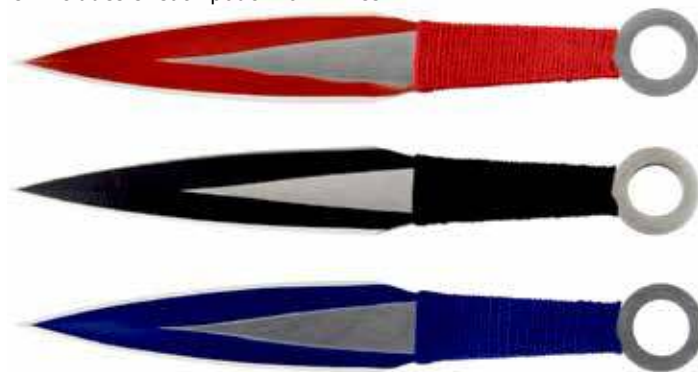

PK-1SILVER • $6.00

PK-1BLK • $6.00

PK-1RED • $6.00

PK-1GOLD • $6.00

MULTI-COLOR 3 PIECE THROWING KNIVES - 3 Piece Throwing Knife in assorted colors: black, blue, red. 6½" Length, 3 Piece Set, made from 440 stainless steel, great beginner to intermediate throwing knife. Includes sheath pouch for knives.