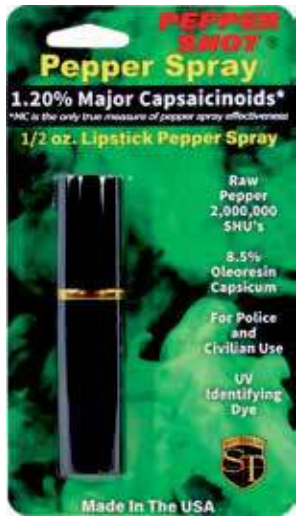

PEPPER SHOT 1.2% MC ½ OZ LIPSTICK PEPPER SPRAY - This lipstick model is designed for women. The attractive lipstick case is sure to deceive and ward off potential attackers. Pretend you need to freshen your lipstick and POW! This ½ oz canister has a range of 6-8 feet and each unit provides 6-10 one-second bursts. It is available in 4 colors - Black, Pink, Red, and Silver.

PS-LS-BLACK • $14.00 PS-LS-PINK • $14.00 PS-LS-RED • $14.00 PS-SILVER • $14.00
Black Pink Red Silver
4" x 7/8" 4" x 7/8" 4" x 7/8" 4" x 7/8"

PEPPER SHOT 1.2% MC TRI-PACK PEPPER SPRAY
- Pepper Shot Tri-Pack You get total pepper protection with this handy collection of 3 pepper sprays at one low price. A 2 oz pepper spray for home use, a 1/2 ounce auto visor clip to keep in your vehicle, and a 1/2 ounce pepper spray with a quick release keychain. The 2 oz. stream has a range of 8-10 feet and 6-10 one second bursts. The two 1/2 oz units have a range of 6-8 feet and 6-10 one second bursts.