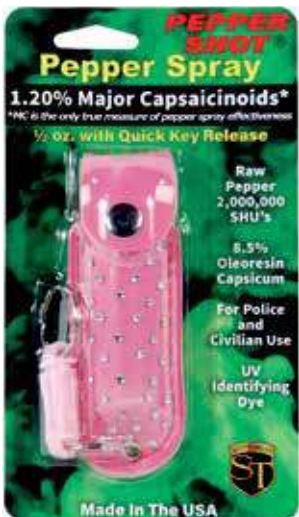

PS-VISOR • \$10.00
5 ⅛" x 3 ¼"

PEPPER SHOT 1.2% MC ½ OZ PEPPER SPRAY BELT CLIP AND QUICK RELEASE KEYCHAIN - ½ oz keychain model with locking actuator and quick release keychain. Pepper Spray has a range of 6-8 feet and each unit provides 6-10 one-second bursts.

PS-KC • \$10.00
3 ⅝" x 1"

PEPPER SHOT 1.2% MC ½ OZ RHINESTONE LEATHERETTE HOLSTER AND QUICK RELEASE KEYCHAIN - Pepper Shot ½ oz. Pepper Spray has a range of 6-8 feet and comes with a leatherette holster. Each unit provides 6-10 one-second bursts and comes with a quick key release keychain, and safety lock. Available in: Black, Blue, Pink, Purple, and Red.