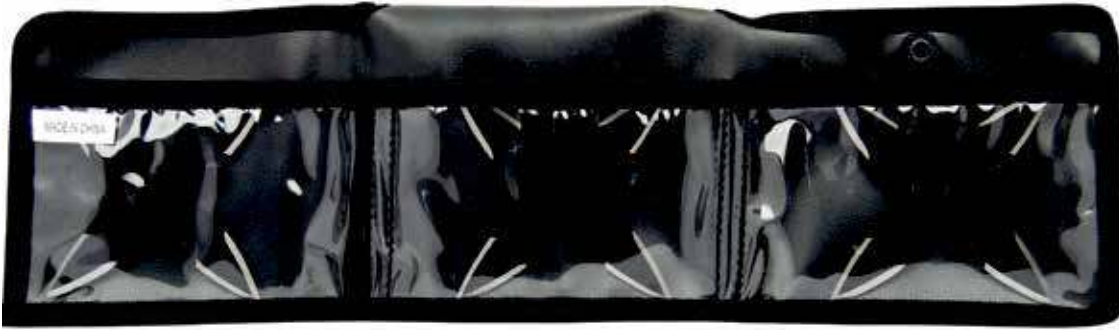

4" 4 POINT BLACK NINJA STARS 3 PC W/ NYLON SHEATH

ST-TS-106 • $14.95