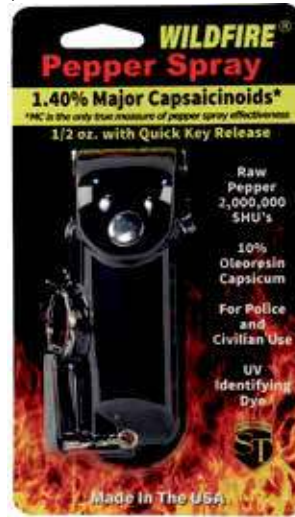

WF-LH-BLK • $15.00
Black
4 ¼" x 1 ½"