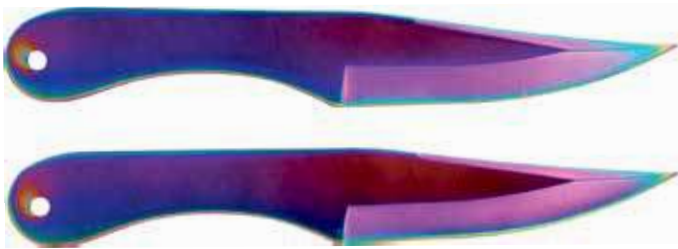

2 PIECE THROWING KNIFE PLASMA - 2 Piece Throwing Knife Plasma Color. 7½" Length, 2 Piece Set, made from 440 stainless steel, great beginner to intermediate throwing knife. Includes sheath pouch for knives.

ST-TK2-102 • $12.95
7½" Overall Length