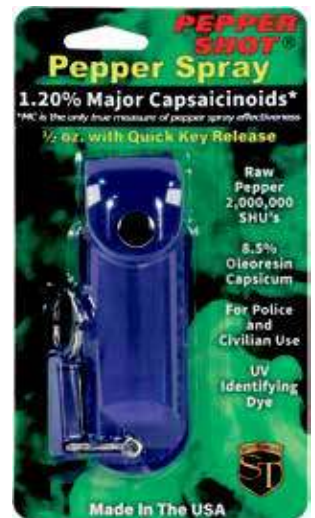

PS-LH-BLUE • $12.00
Blue
4 ¼" x 1 ½"