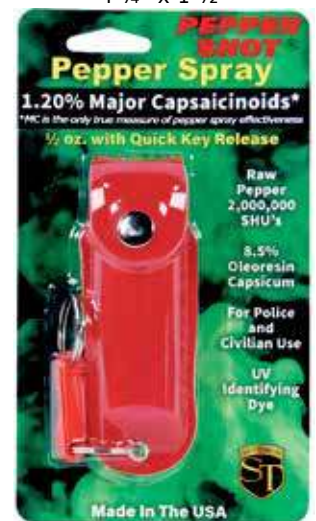

PEPPER SHOT 1.2% MC ½ OZ PEPPER SPRAY LEATHERETTE HOLSTER AND QUICK RELEASE KEYCHAIN - Pepper Shot ½ oz. Pepper Spray has a range of 6-8 feet and comes with a leatherette holster. Each unit provides 6-10 one-second bursts and comes with a quick key release keychain, and safety lock. Available in Black, Blue, Pink, and Red.

PS-LH-PINK • \$12.00
Pink
4 ¼" x 1 ½"

PS-LH-RED • \$12.00
Red
4 ¼" x 1 ½"

PEPPER SHOT 1.2% MC ½ OZ W/AUTO VISOR CLIP - It fits on the visor of your vehicle, giving you pepper protection where you need it the most. Pepper Spray has a range of 6-8 feet and each unit provides 6-10 one-second bursts.

PS-VISOR • \$10.00
5 ⅛" x 3 ¼"

PEPPER SHOT 1.2% MC ½ OZ PEPPER SPRAY BELT CLIP AND QUICK RELEASE KEYCHAIN - ½ oz keychain model with locking actuator and quick release keychain. Pepper Spray has a range of 6-8 feet and each unit provides 6-10 one-second bursts.