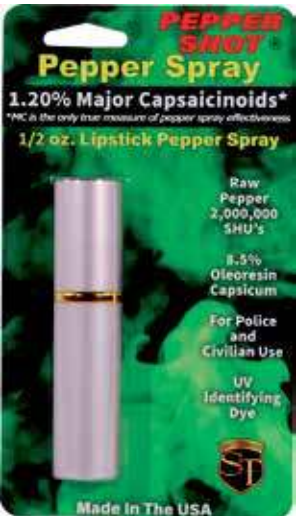

PEPPER SHOT 1.2% MC ½ OZ LIPSTICK PEPPER SPRAY - This lipstick model is designed for women. The attractive lipstick case is sure to deceive and ward off potential attackers. Pretend you need to freshen your lipstick and POW! This ½ oz canister has a range of 6-8 feet and each unit provides 6-10 one-second bursts. It is available in 4 colors - Black, Pink, Red, and Silver.

PS-LS-BLACK • $14.00 PS-LS-PINK • $14.00 PS-LS-RED • $14.00 PS-SILVER • $14.00
Black Pink Red Silver
4" x 7/8" 4" x 7/8" 4" x 7/8" 4" x 7/8"

PEPPER SHOT 1.2% MC TRI-PACK PEPPER SPRAY
- Pepper Shot Tri-Pack You get total pepper protection with this handy collection of 3 pepper sprays at one low price. A 2 oz pepper spray for home use, a 1/2 ounce auto visor clip to keep in your vehicle, and a 1/2 ounce pepper spray with a quick release keychain. The 2 oz. stream has a range of 8-10 feet and 6-10 one second bursts. The two 1/2 oz units have a range of 6-8 feet and 6-10 one second bursts.