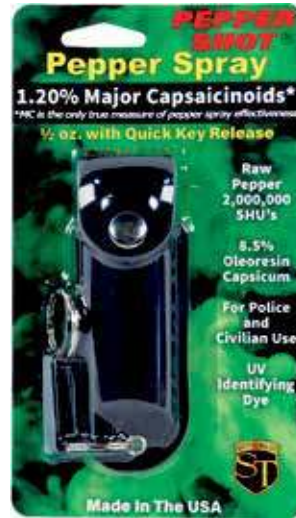

PS-LH-BLK • $12.00
Black
4 ¼" x 1 ½"