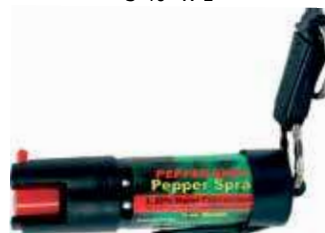

PEPPER SHOT 1.2% MC ½ OZ PEPPER SPRAY BELT CLIP AND QUICK RELEASE KEYCHAIN - ½ oz keychain model with locking actuator and quick release keychain. Pepper Spray has a range of 6-8 feet and each unit provides 6-10 one-second bursts.

PS-KC • $10.00
3 ⅝" x 1"