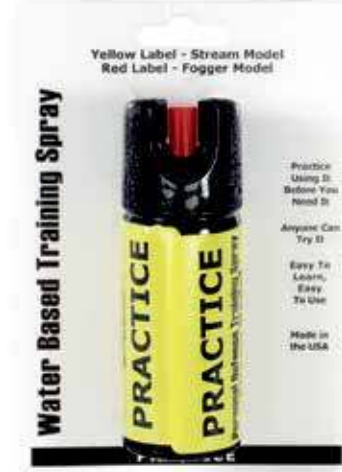

PS-4S • \$15.95
5 7/8" x 1 1/2"

PS-LH4 • \$6.00
4 oz. Leatherette Holster

WATER BASED INERT PRACTICE DEFENSIVE SPRAYS use water instead of pepper spray. They are pressurized with nitrogen. Their purpose is to be used as a practice spray instead of wasting a real pepper spray. They will enable the user to get proficient at using a defense spray. **WARNING:** Do not spray on anyone or yourself. Even though there is nothing in the sprays to do any permanent harm to anyone, the nitrogen can cause some skin irritation or burning if sprayed in the eyes.

INERT • \$5.00
½ oz. stream

INERT-2F • \$10.00
2 oz. fogger

INERT-2S • \$8.00
2 oz. stream

WildFire Pepper Spray

WILDFIRE® PEPPER SPRAY is hot, hot, hot. The Major Capsaicinoids are the true heat measure, WildFire has the hottest on the market at 1.40% Major Capsaicinoids. In addition to causing an attacker pain, The WildFire 10% oleoresin capsicum formula swells the mucous membranes, which makes breathing difficult, and swells the veins in the eyes, causing the eyes to close. It's made from 2,000,000 SHU's of raw pepper and these effects can last up to 45 minutes and cause no permanent damage. Has a UV identifying dye to help aid in the identification of an attacker.