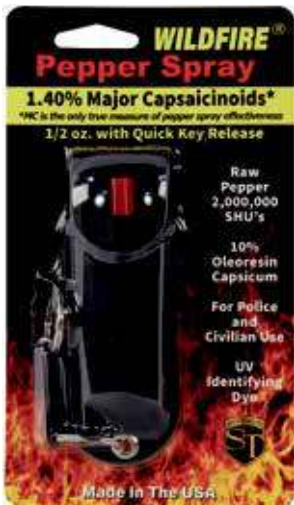

WF-HALO-BLK • $15.00
Black