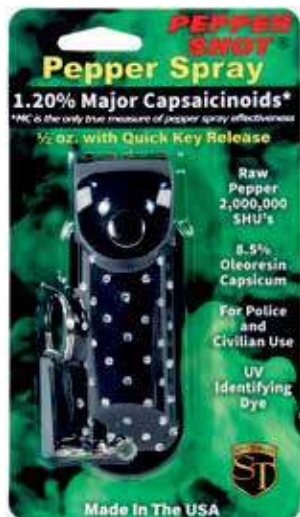

PS-VISOR • \$10.00
5 ⅛" x 3 ¼"

PEPPER SHOT 1.2% MC ½ OZ PEPPER SPRAY BELT CLIP AND QUICK RELEASE KEYCHAIN - ½ oz keychain model with locking actuator and quick release keychain. Pepper Spray has a range of 6-8 feet and each unit provides 6-10 one-second bursts.

PS-KC • \$10.00
3 ⅝" x 1"

PEPPER SHOT 1.2% MC ½ OZ RHINESTONE LEATHERETTE HOLSTER AND QUICK RELEASE KEYCHAIN - Pepper Shot ½ oz. Pepper Spray has a range of 6-8 feet and comes with a leatherette holster. Each unit provides 6-10 one-second bursts and comes with a quick key release keychain, and safety lock. Available in: Black, Blue, Pink, Purple, and Red.