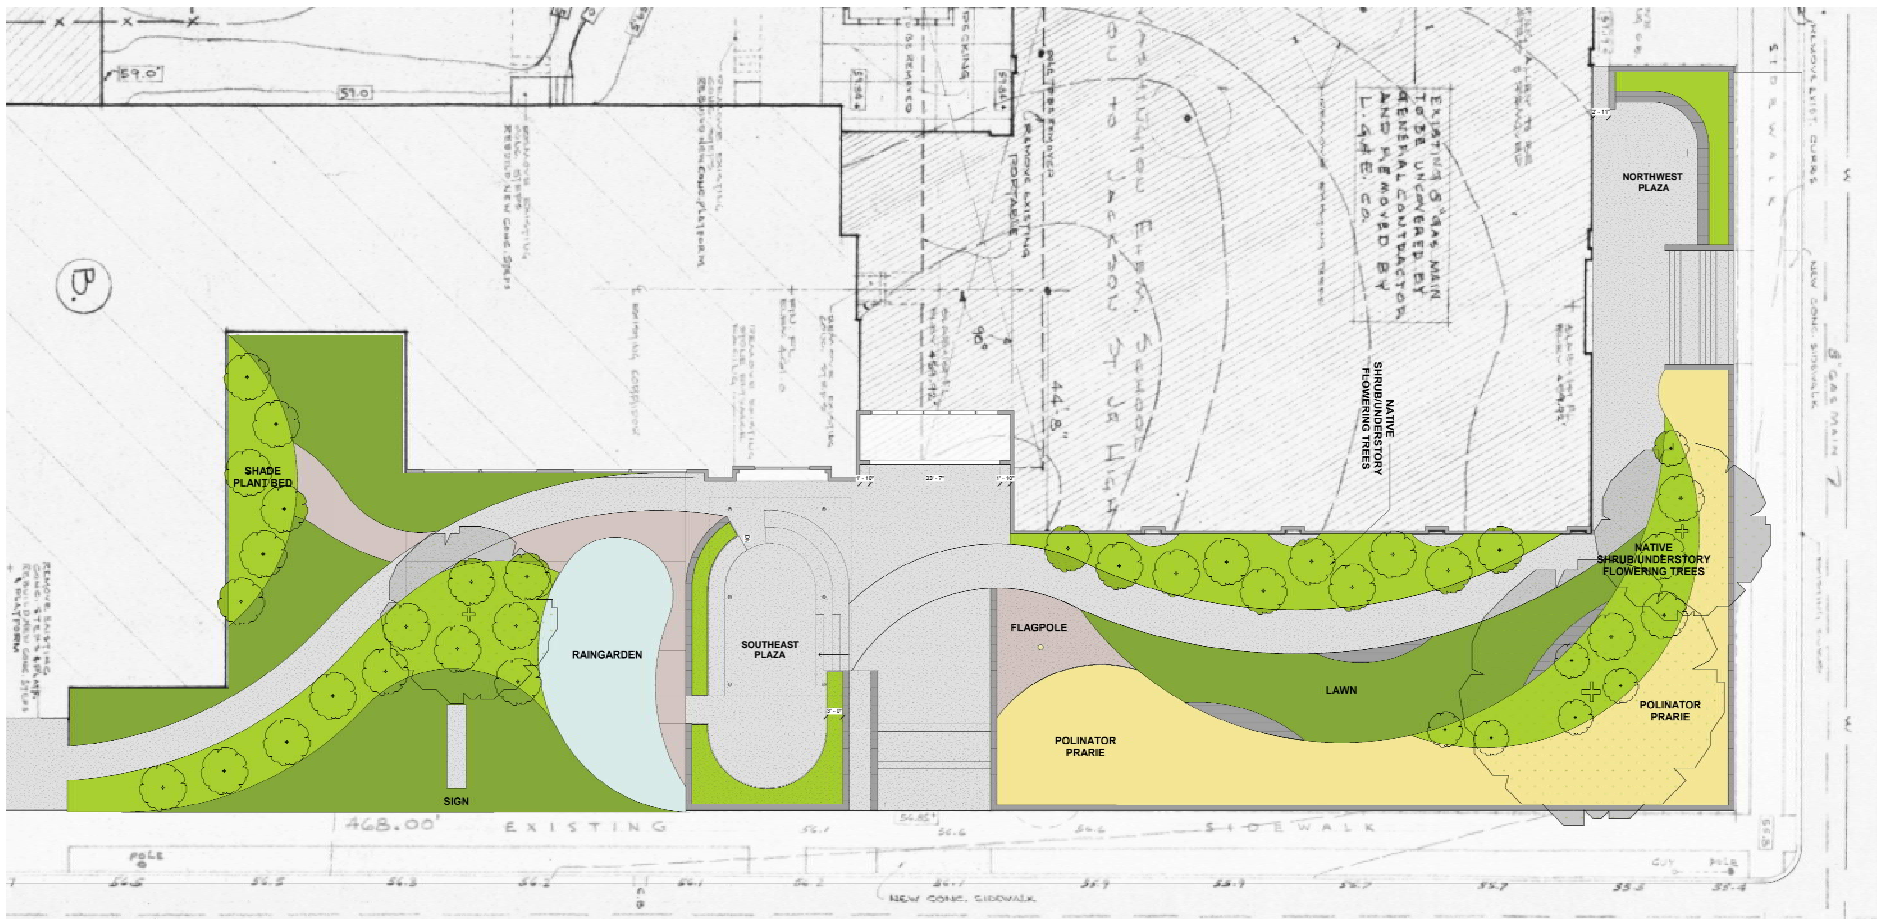

### PHASE 1- SOUTHEAST PLAZA & RAIN GARDEN

- EXCAVATION FOR SUNKEN PLAZA & RAINGARDEN
- REMOVAL OF TREE
- INSTALLATION OF RAMPS, SEAT WALLS, PLANTERS AND PAVING
- INSTALLATION OF CANOPY

### PHASE 2 – NORTH ENTRY PLAZA

- RESURFACING TO MATCH
- ADDING ELEMENTS TO TIE SOUTH & NORTH TERRACE
- DEVELOPING A COMMUNITY GARDEN OR CONTINUATION OF RAINGARDEN
- CONNECTING W/POCKET PARK

### PHASE 3 – EXTENDING INTO GREEN SPACE

Meyzeek Middle School- Entry Plaza & Site Improvements

## FINDING INSPIRATION IN THE EXISTING ARCHITECTURE

Meyzeek Middle School- Entry Plaza & Site Improvements