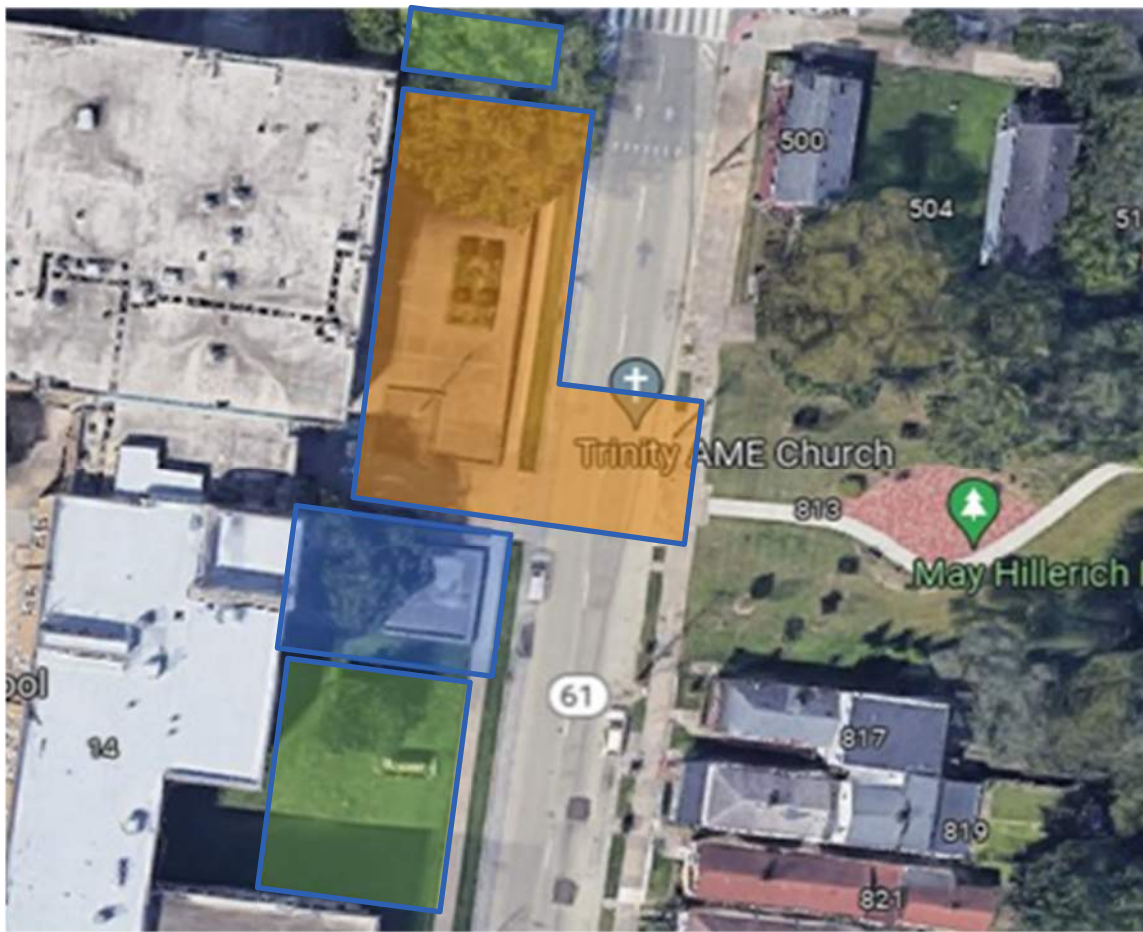

# Meyzeek Middle School- Entry Plaza & Site Improvements

SITE

### PHASE 1- SOUTHEAST PLAZA & RAIN GARDEN

- EXCAVATION FOR SUNKEN PLAZA & RAINGARDEN
- REMOVAL OF TREE
- INSTALLATION OF RAMPS, SEAT WALLS, PLANTERS AND PAVING
- INSTALLATION OF CANOPY

### PHASE 2 – NORTH ENTRY PLAZA

- RESURFACING TO MATCH
- ADDING ELEMENTS TO TIE SOUTH & NORTH TERRACE
- DEVELOPING A COMMUNITY GARDEN OR CONTINUATION OF RAINGARDEN
- CONNECTING W/POCKET PARK

### PHASE 3 – EXTENDING INTO GREEN SPACE

Meyzeek Middle School- Entry Plaza & Site Improvements