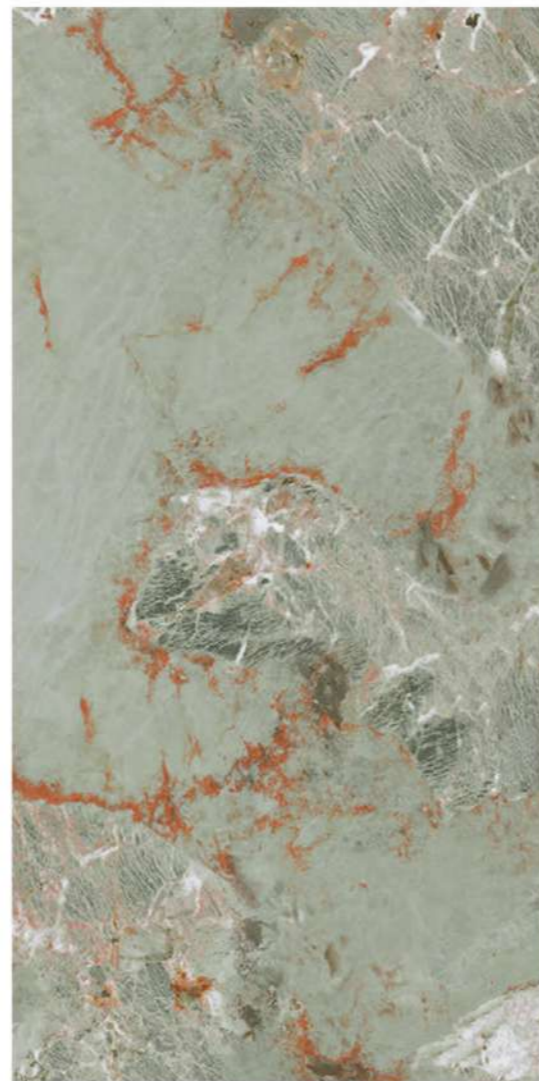

AMAZZONIA MANTIS

Size - 600x1200mm

Finish - **HIGH GLOSSY**

Random - 4

Fire
Resistance

Frost
Resistance

Chemical
Resistance

Stain
Resistance

Scratch
Resistance