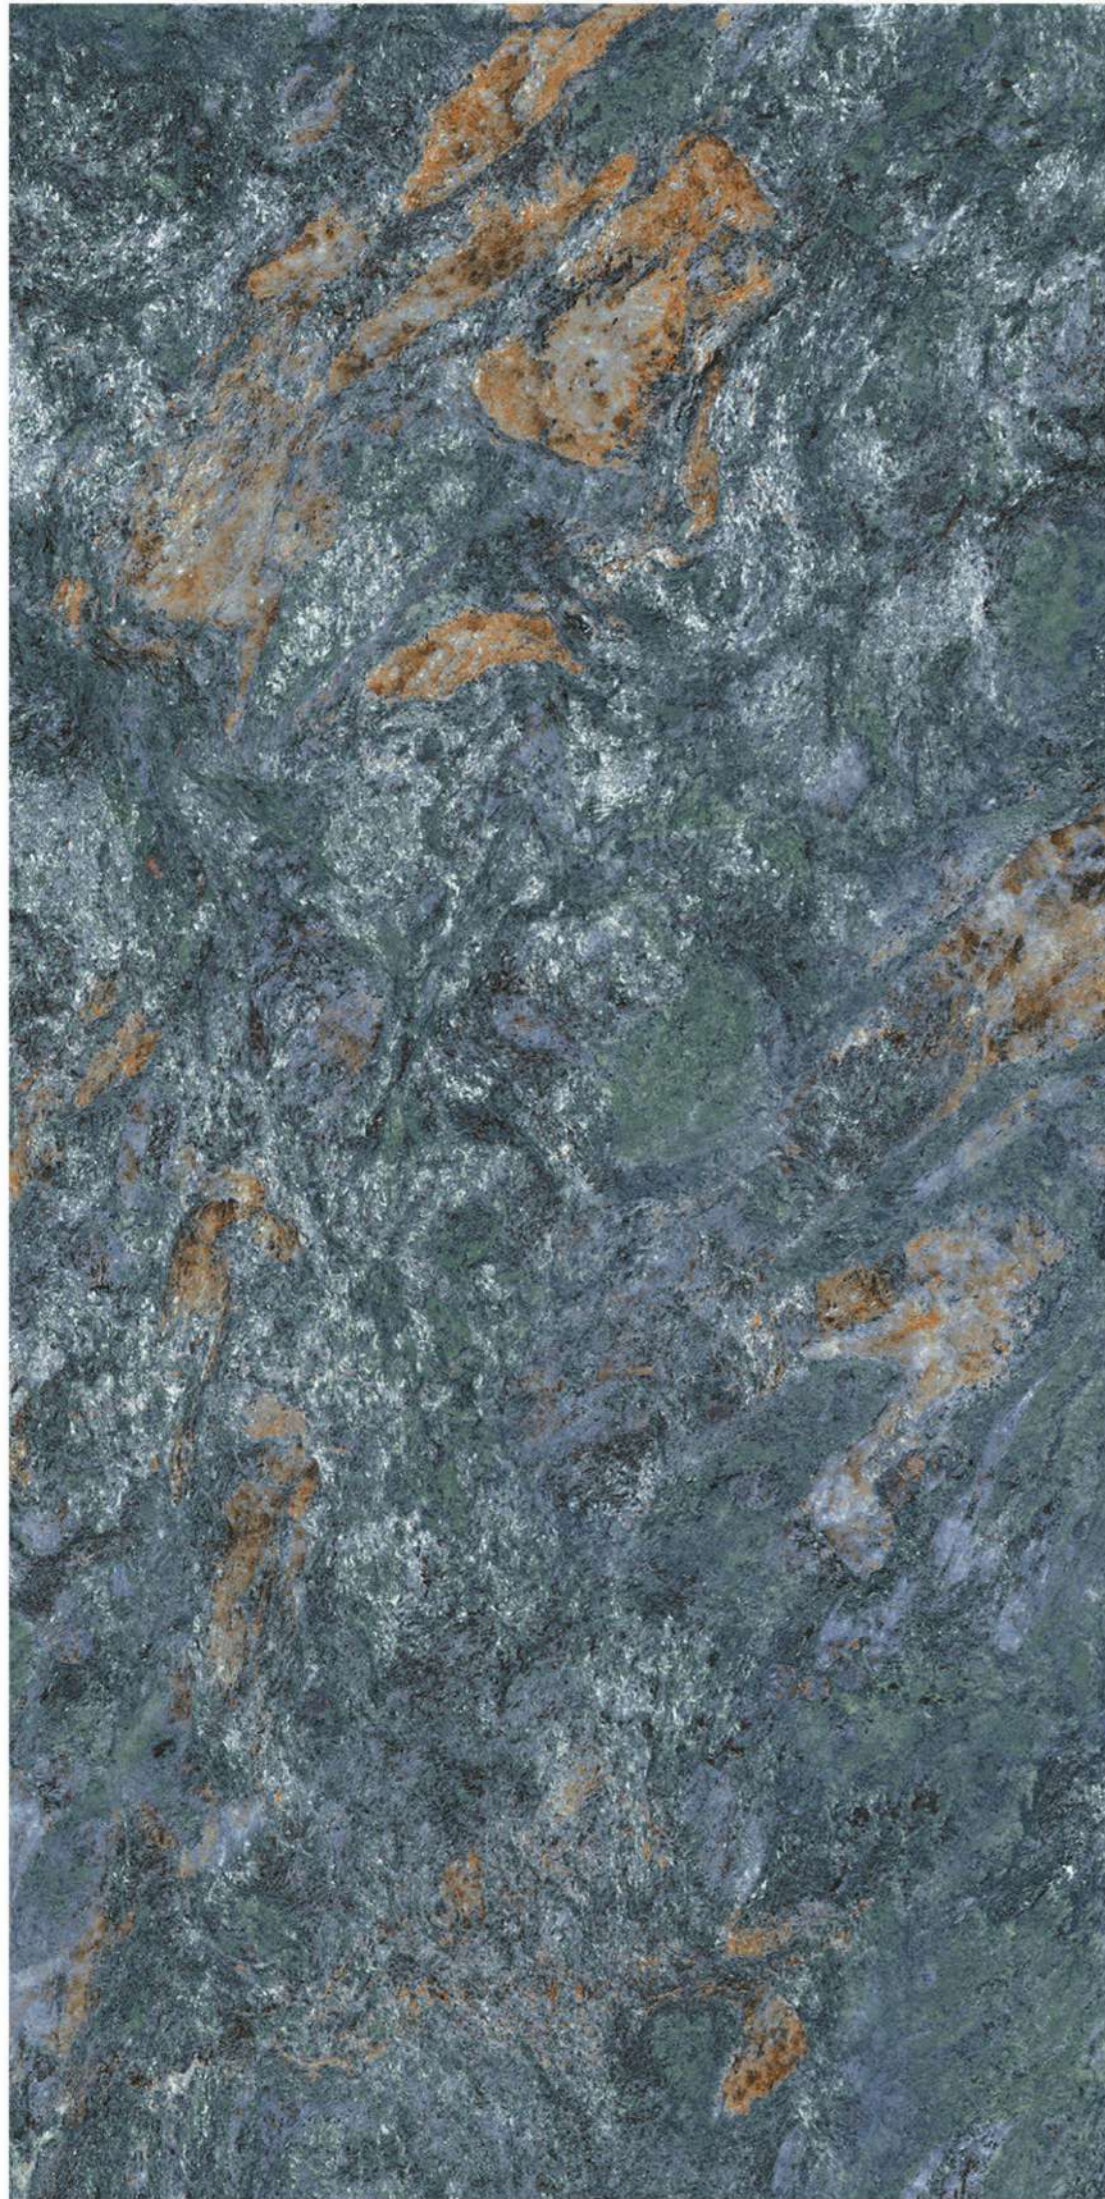

CORUS AQUA

Size - 600x1200mm

Finish - **HIGH GLOSSY**

Random - 4

Fire
Resistance

Frost
Resistance

Chemical
Resistance

Stain
Resistance

Scratch
Resistance