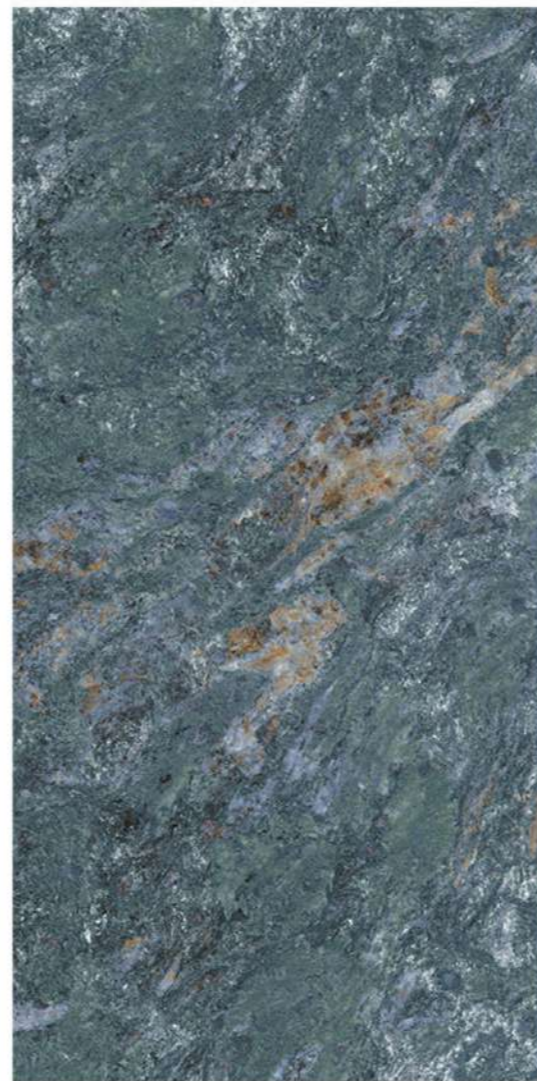

CORUS AQUA

Size - 600x1200mm

Finish - **HIGH GLOSSY**

Random - 4

Fire
Resistance

Frost
Resistance

Chemical
Resistance

Stain
Resistance

Scratch
Resistance