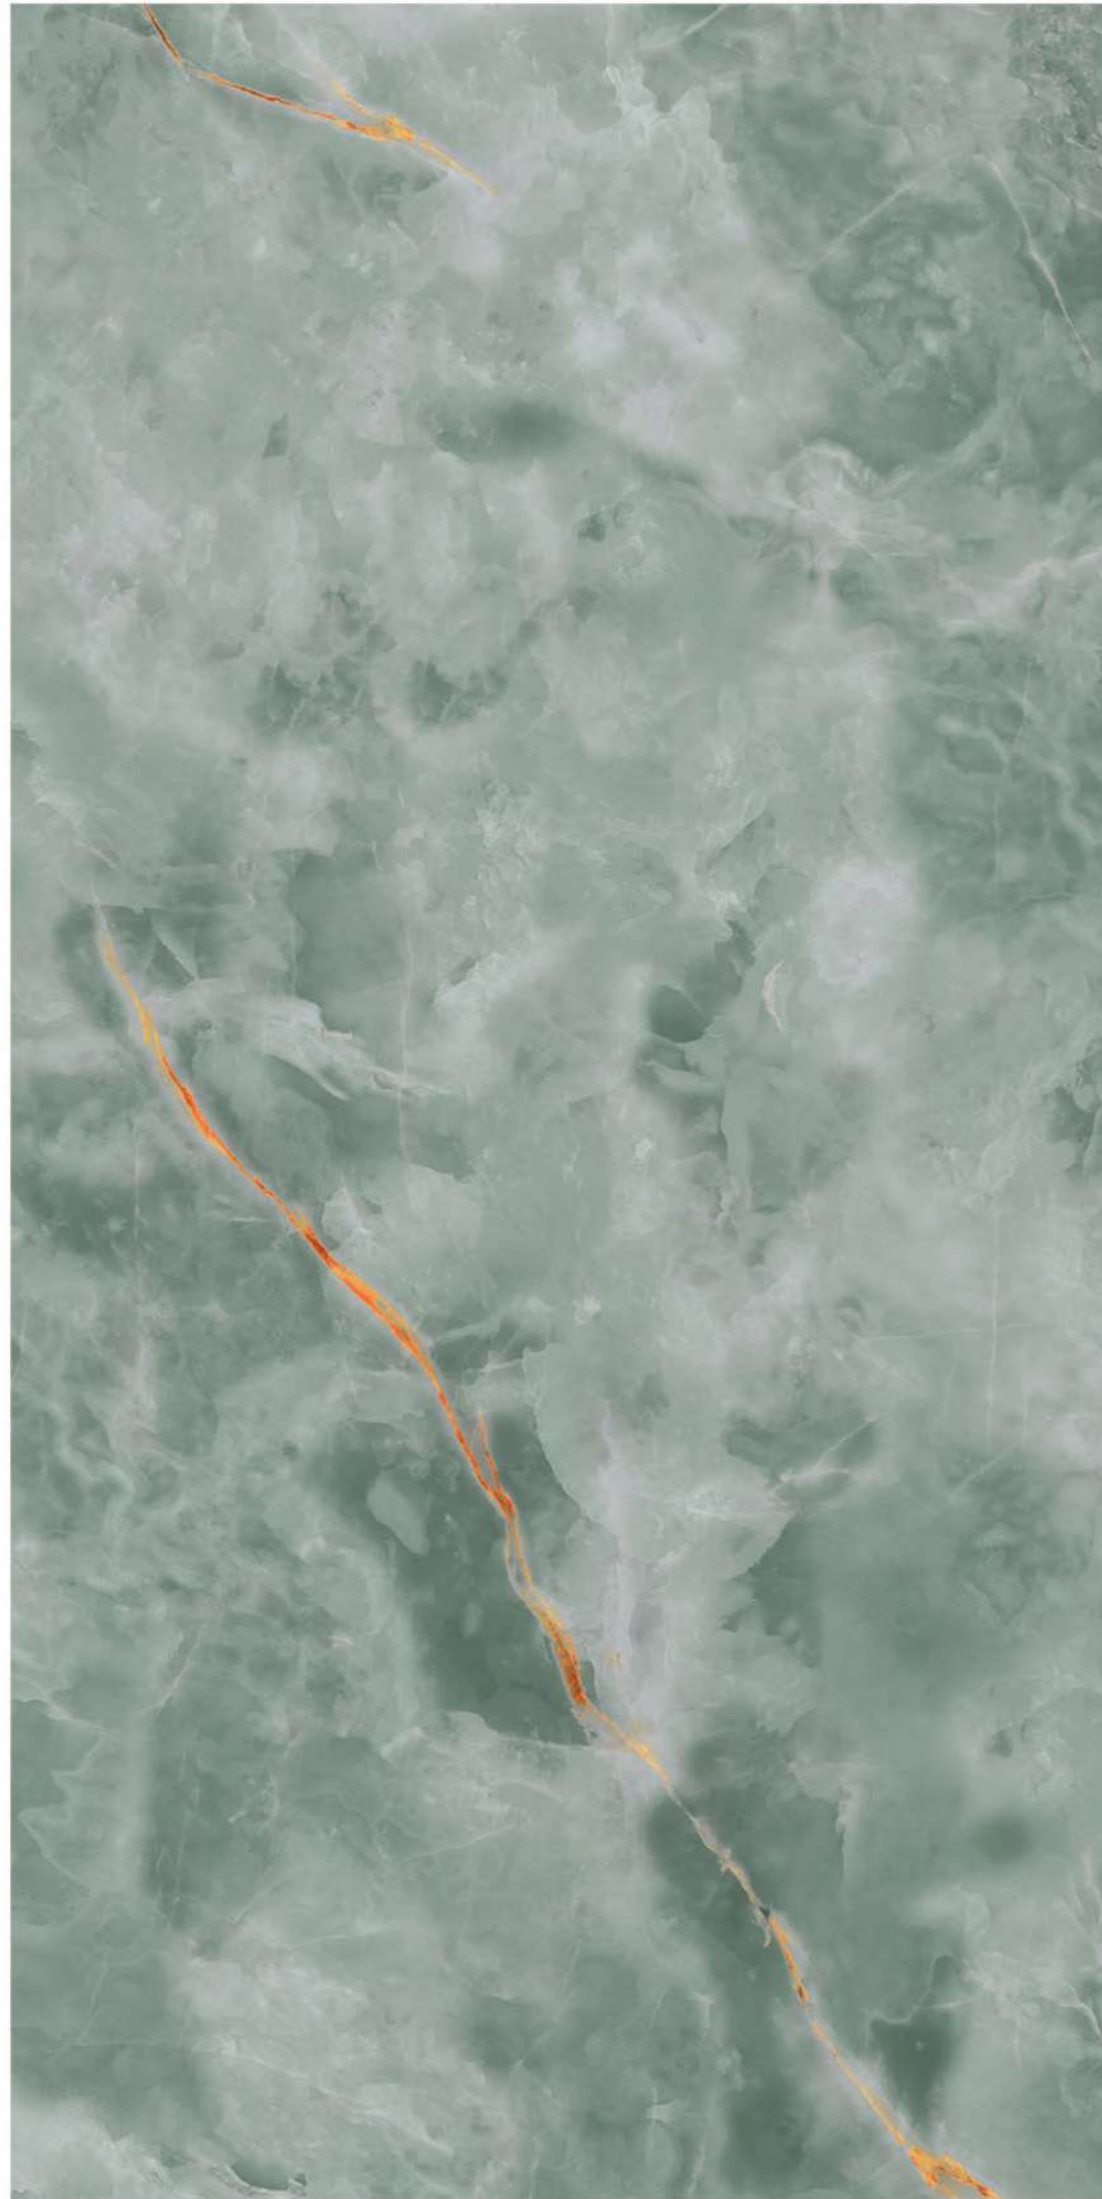

DIVATTO MINT

Size - **600x1200mm**

Finish - **HIGH GLOSSY**

Random - **3**

Fire
Resistance

Frost
Resistance

Chemical
Resistance

Stain
Resistance

Scratch
Resistance