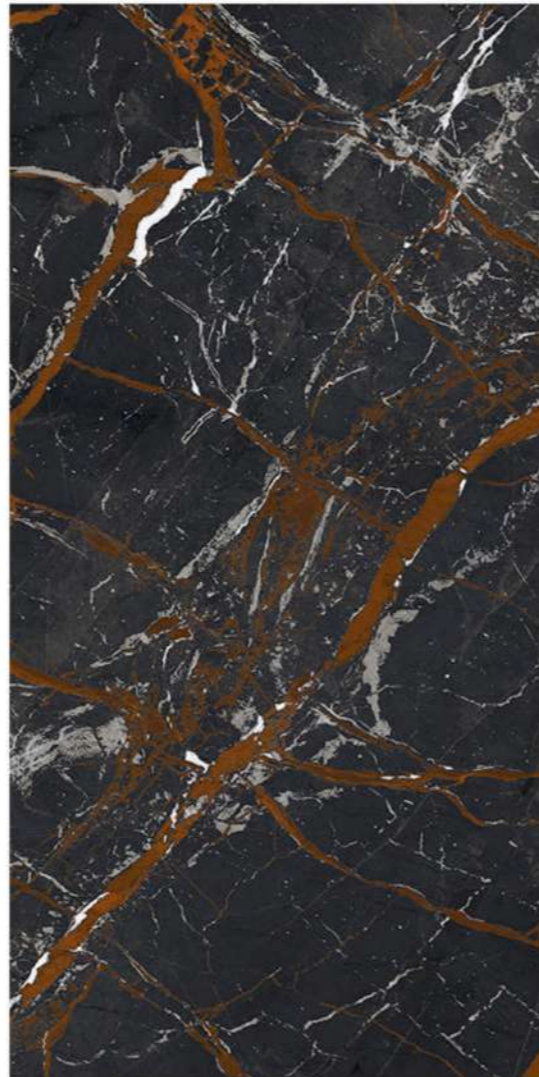

Frost
Resistance

Chemical
Resistance

Stain
Resistance

Scratch
Resistance

600x1200mm | ESTRADA GREY

ESTRADA GREY

Size - 600x1200mm

Finish - HIGH GLOSSY