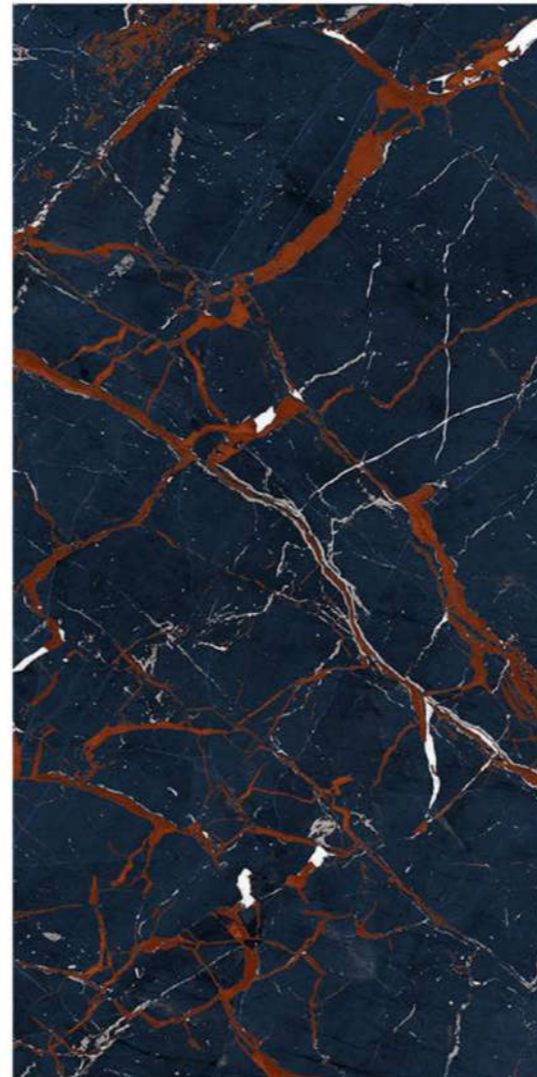

Stain
Resistance

Scratch
Resistance

600x1200mm | ESTRADA AZUL

ESTRADA AZUL

Size - 600x1200mm

Finish - HIGH GLOSSY

Random - 4

Fire
Resistance