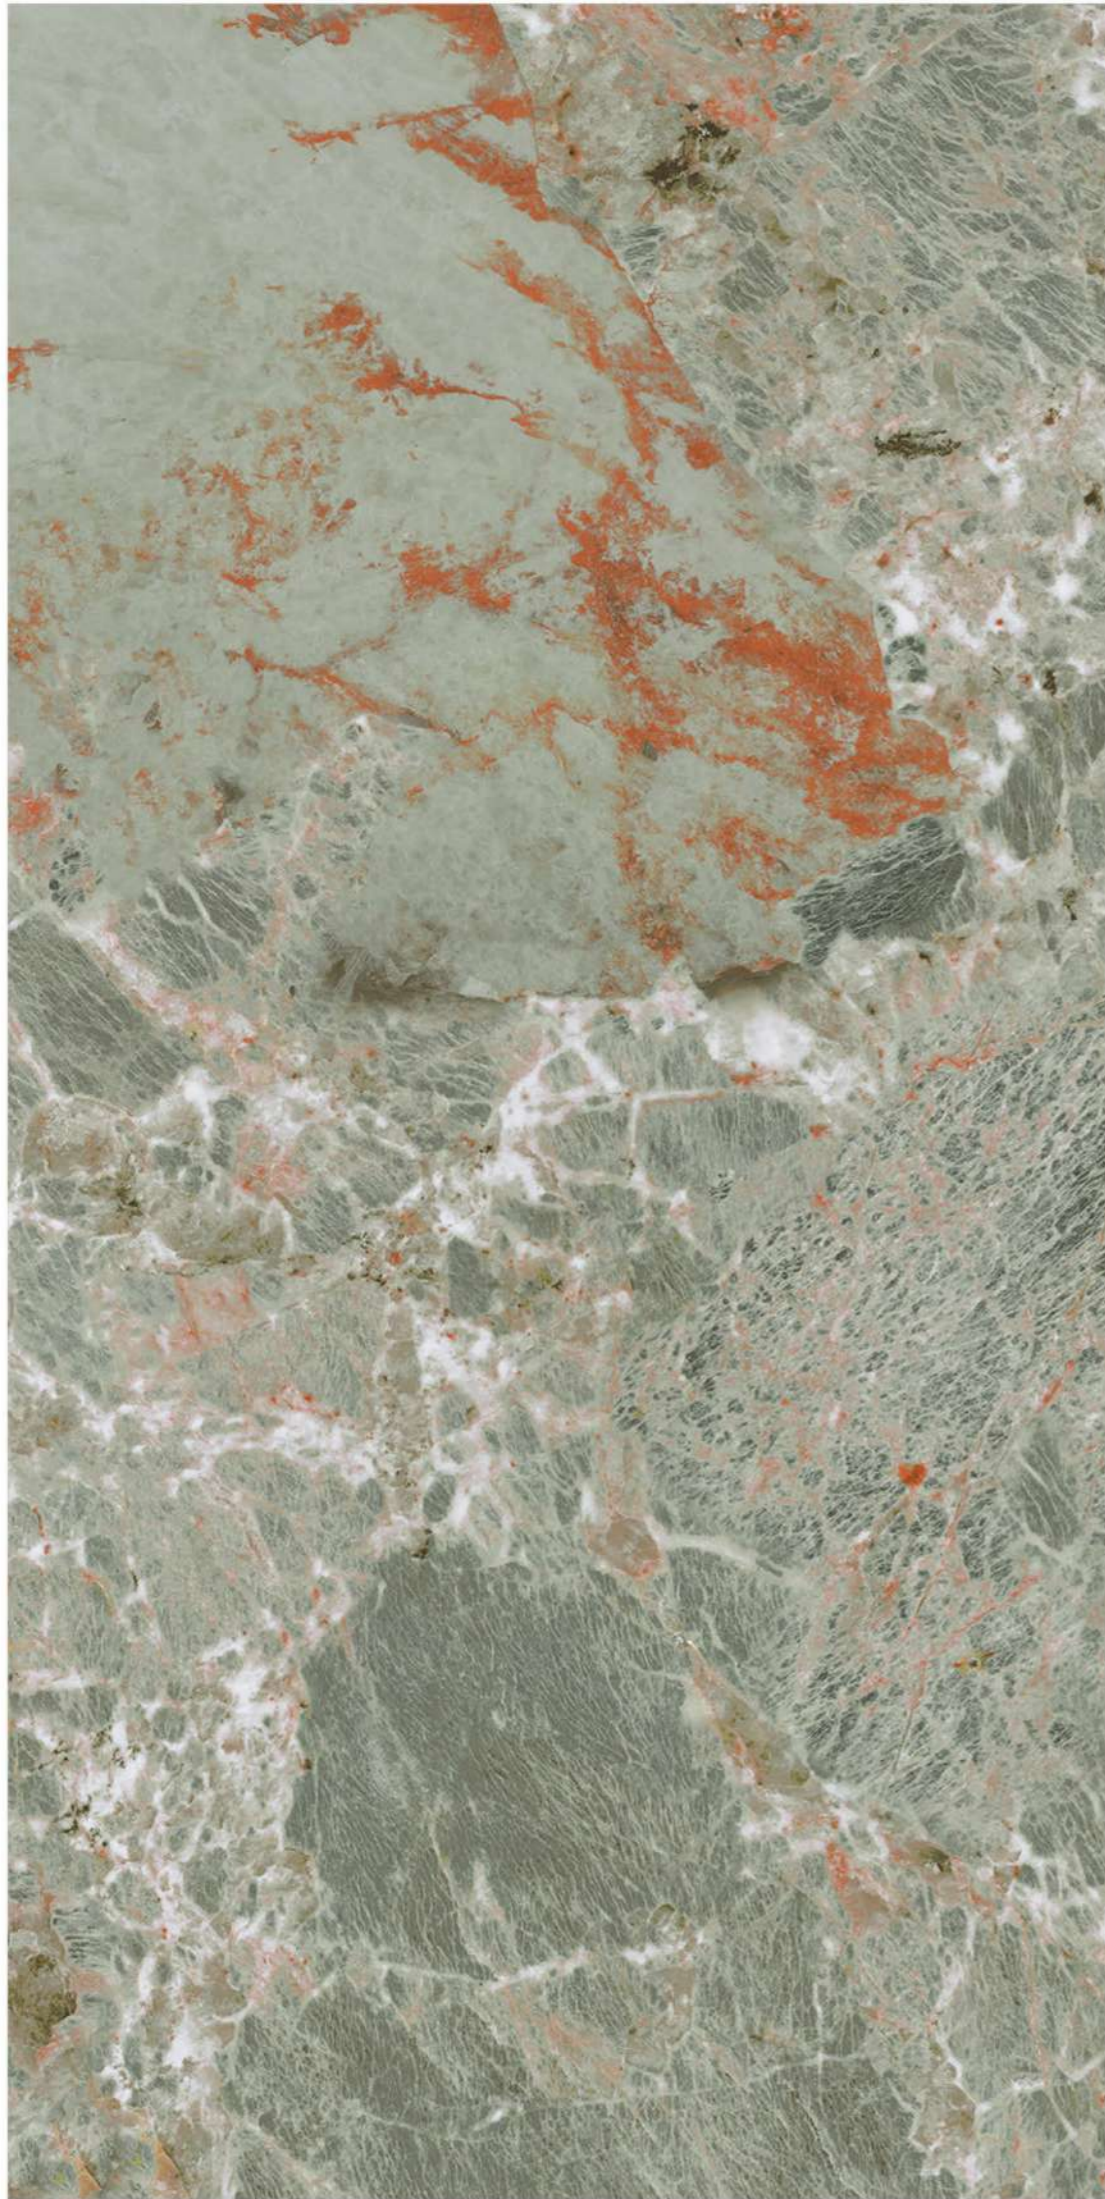

AMAZZONIA MANTIS

Size - 600x1200mm

Finish - **HIGH GLOSSY**

Random - 4

Fire
Resistance

Frost
Resistance

Chemical
Resistance

Stain
Resistance

Scratch
Resistance