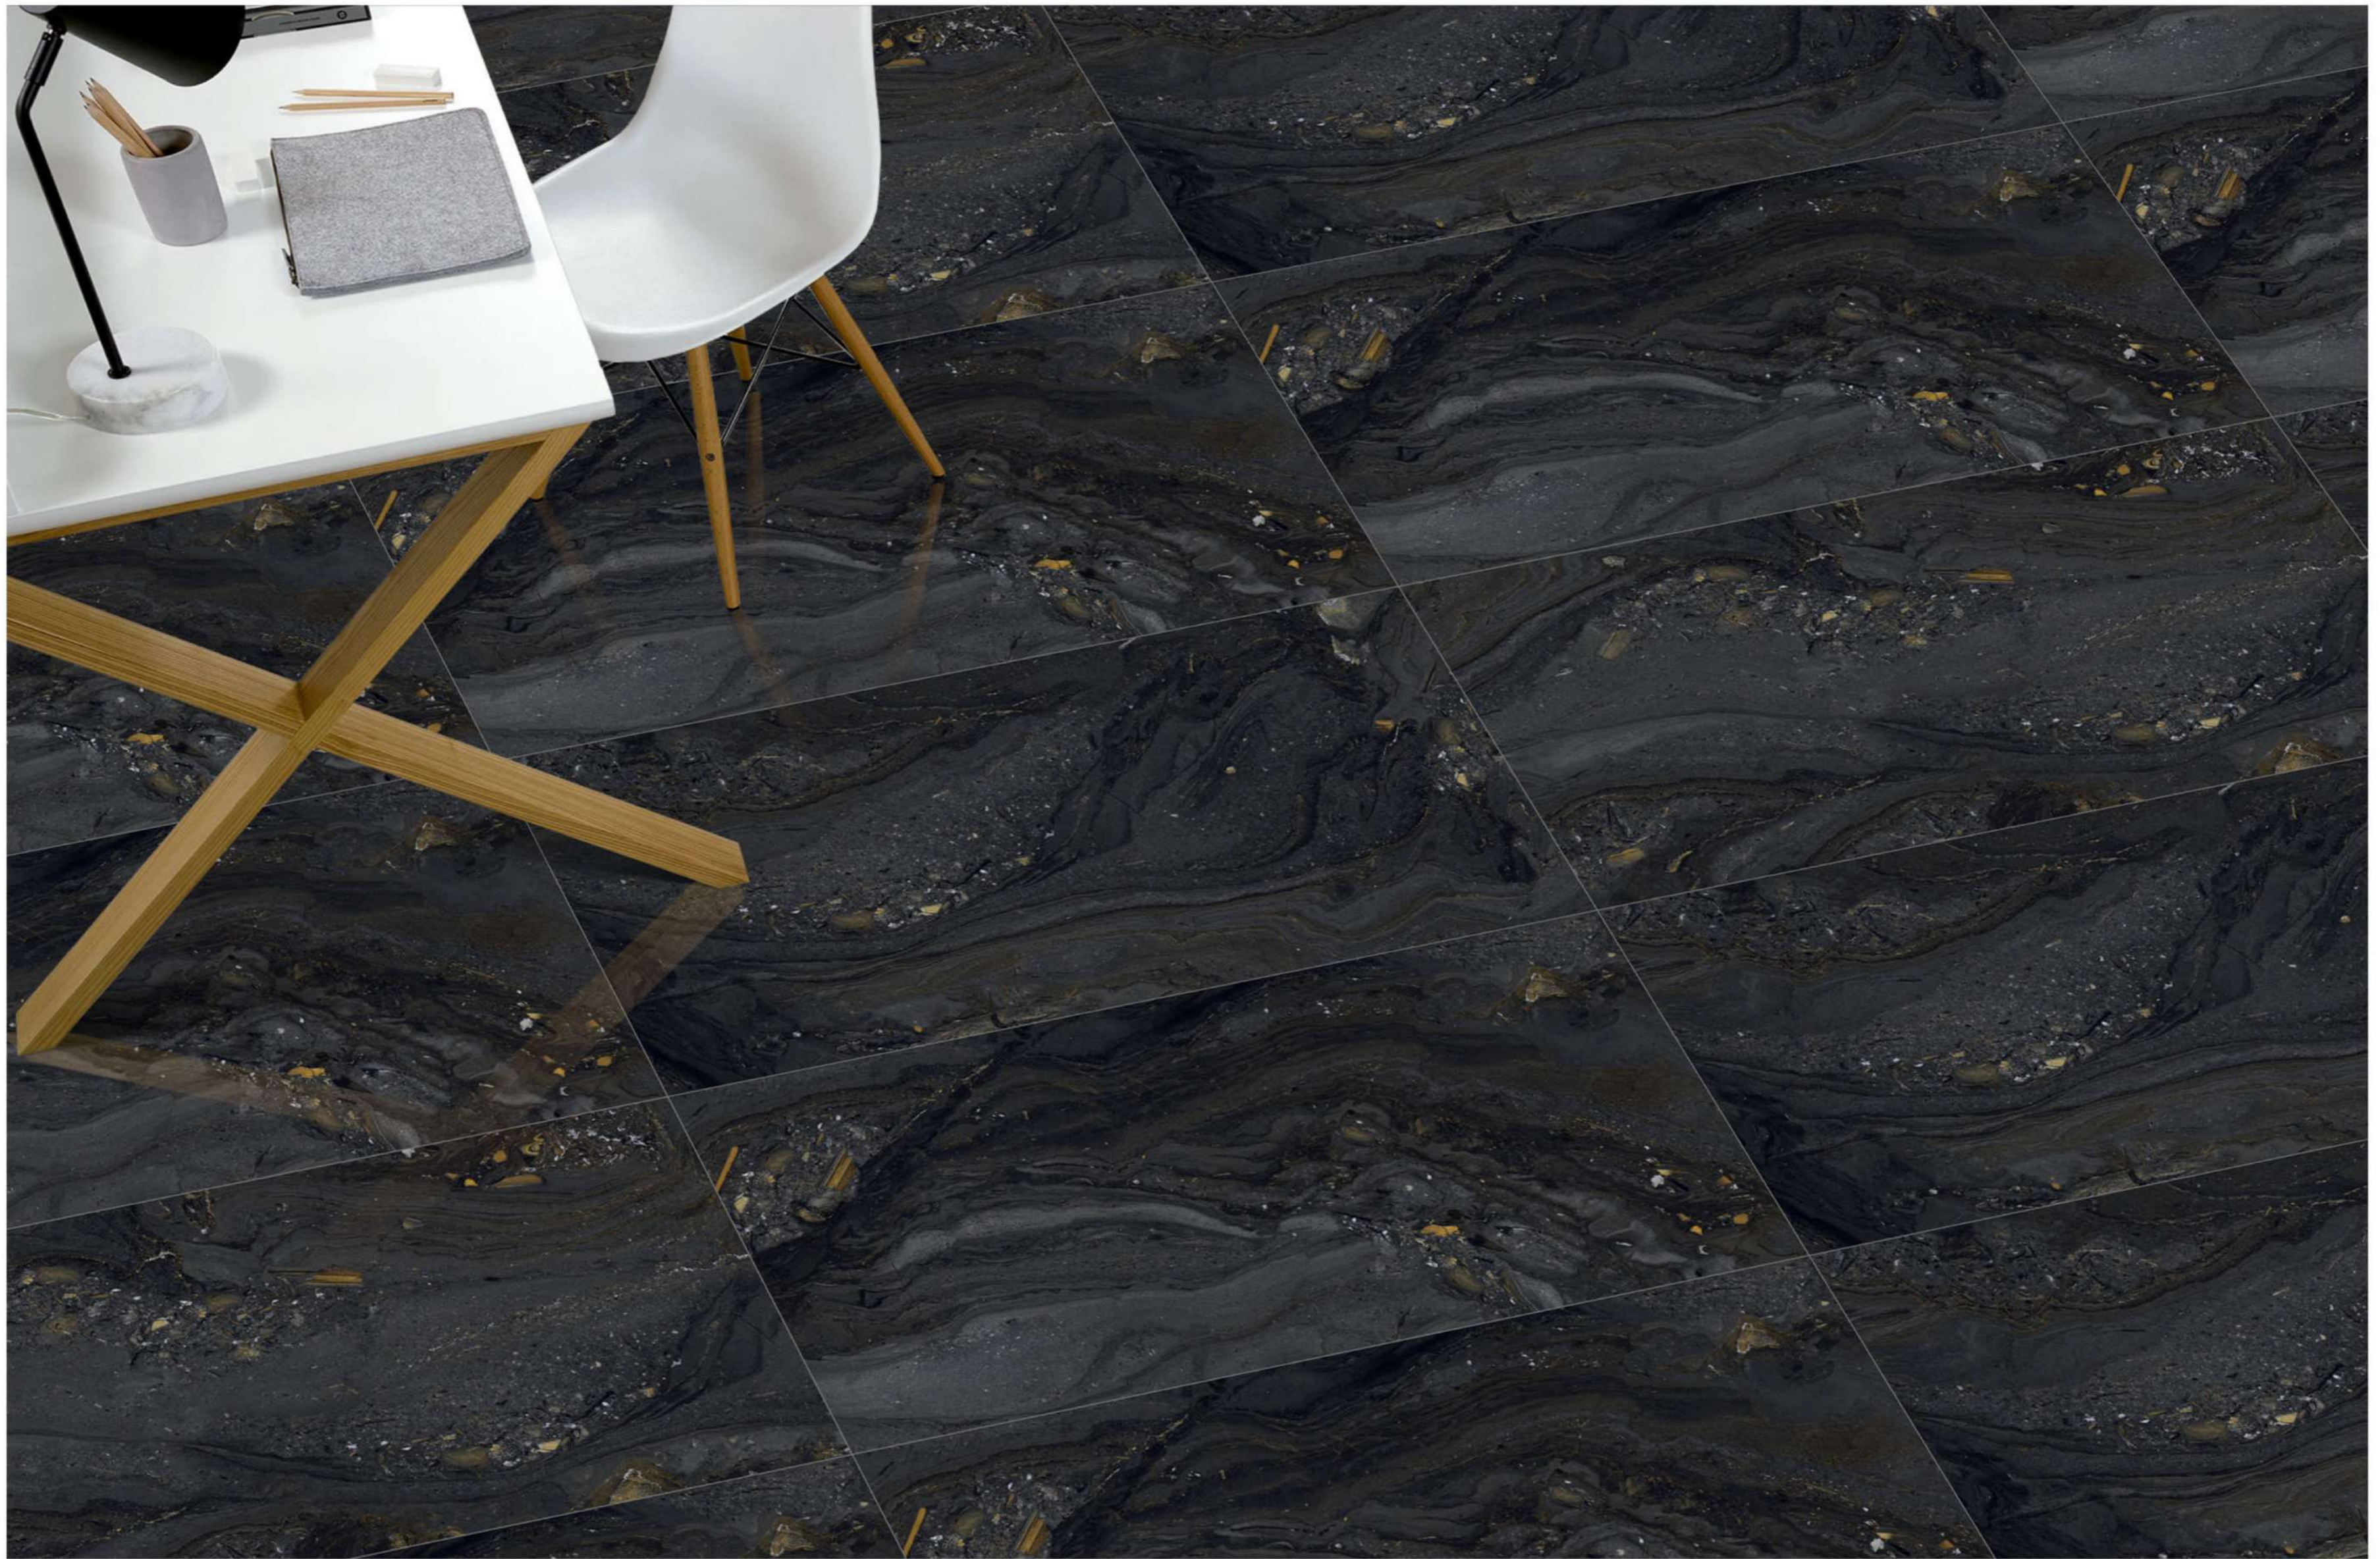

600x1200mm | CORTIS NERO