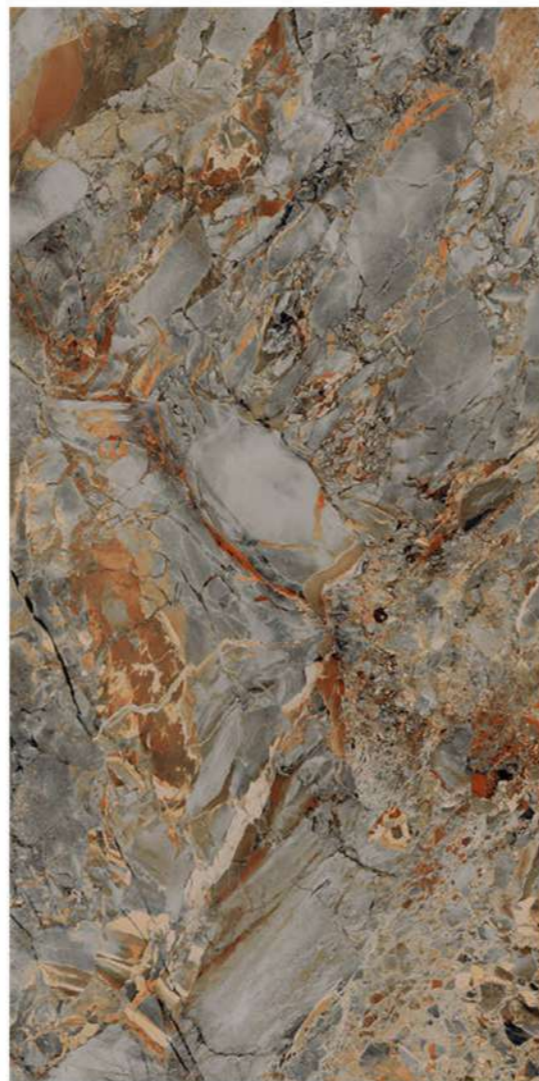

BLEND NATURAL

Size - 600x1200mm

Finish - **HIGH GLOSSY**

Random - 4

Fire
Resistance

Frost
Resistance

Chemical
Resistance

Stain
Resistance

Scratch
Resistance