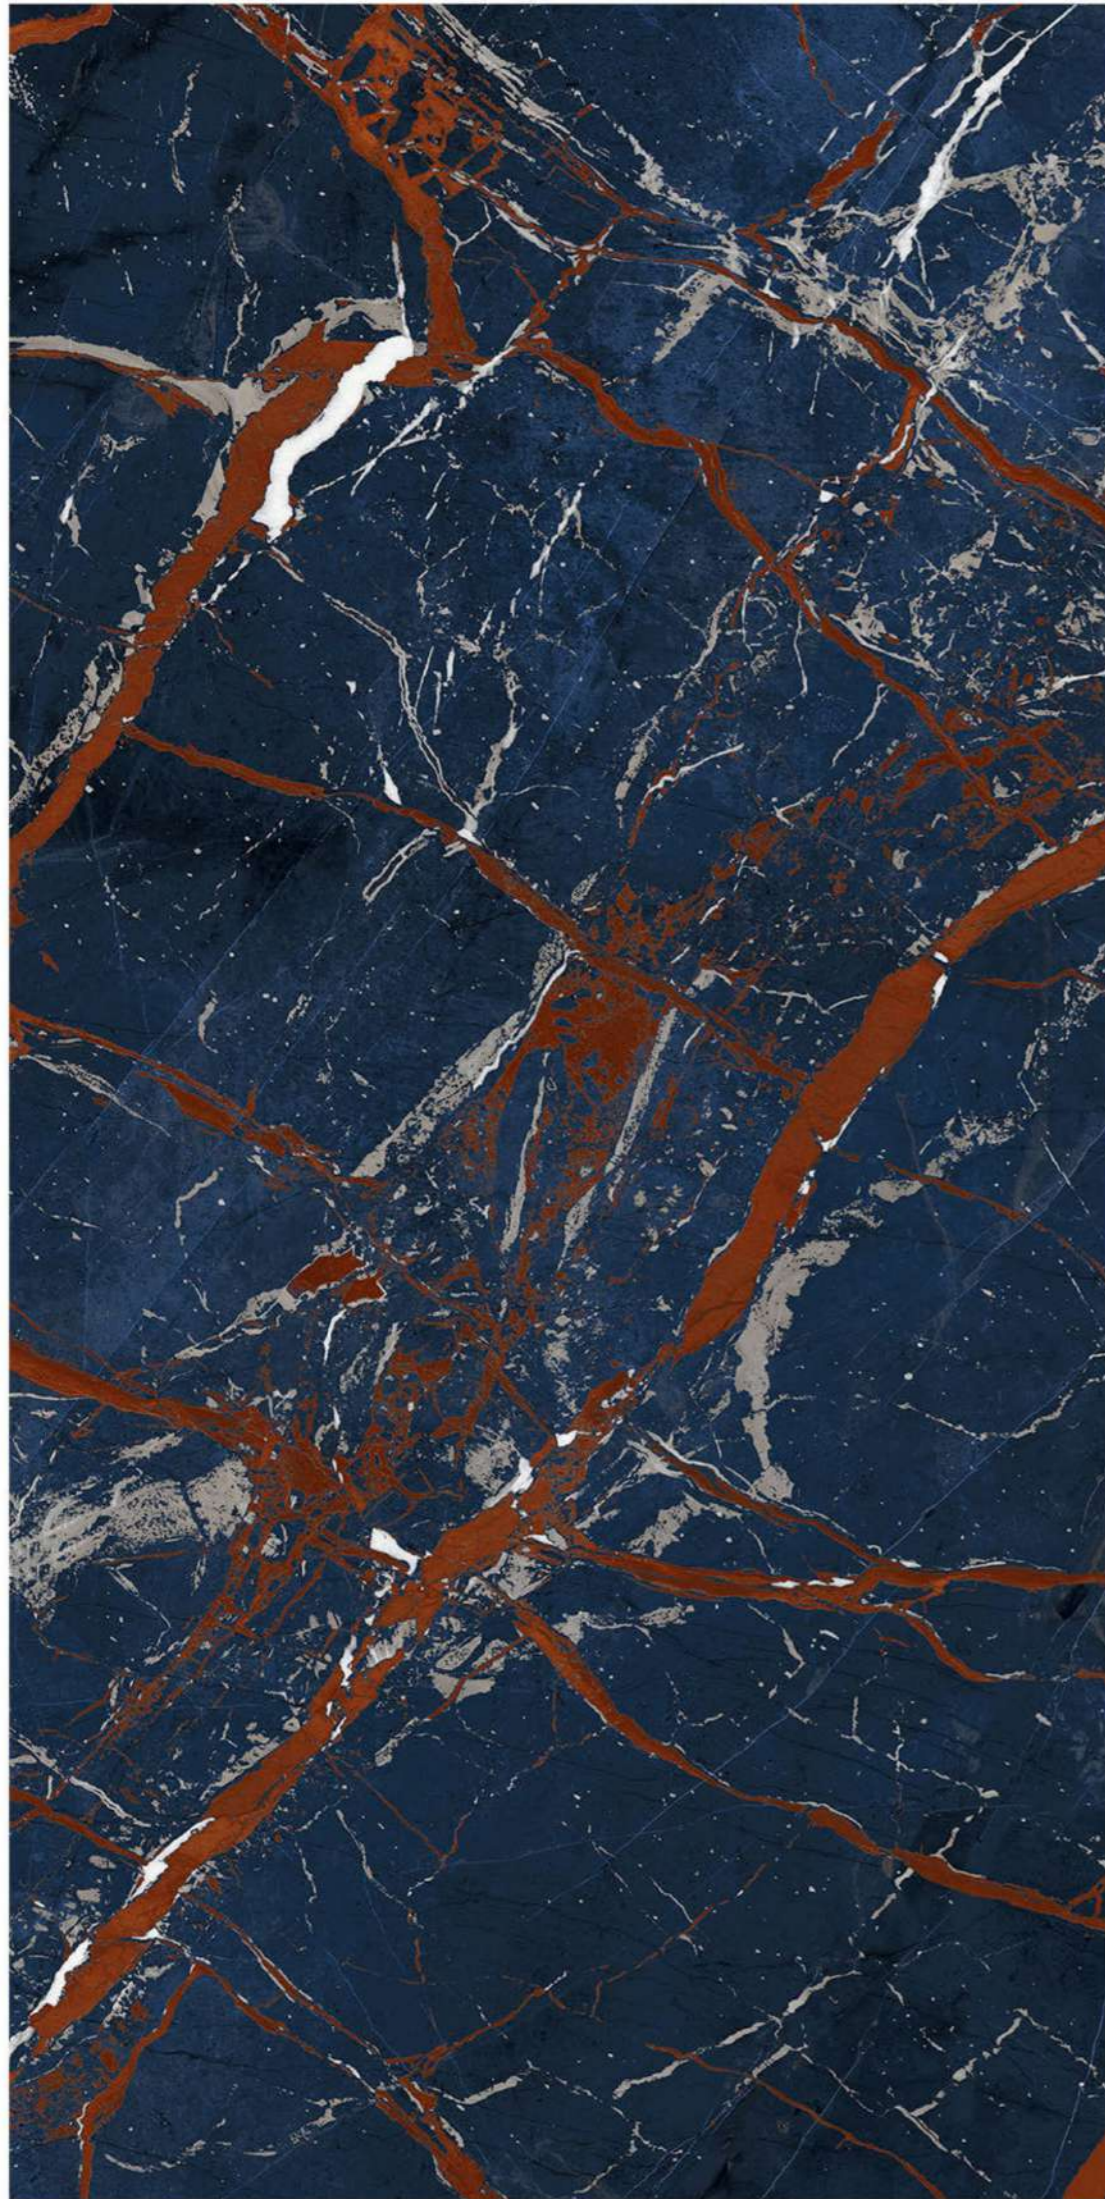

ESTRADA AZUL

Size - 600x1200mm

Finish - HIGH GLOSSY

Random - 4

Fire
Resistance

Frost
Resistance

Chemical
Resistance

Stain
Resistance

Scratch
Resistance