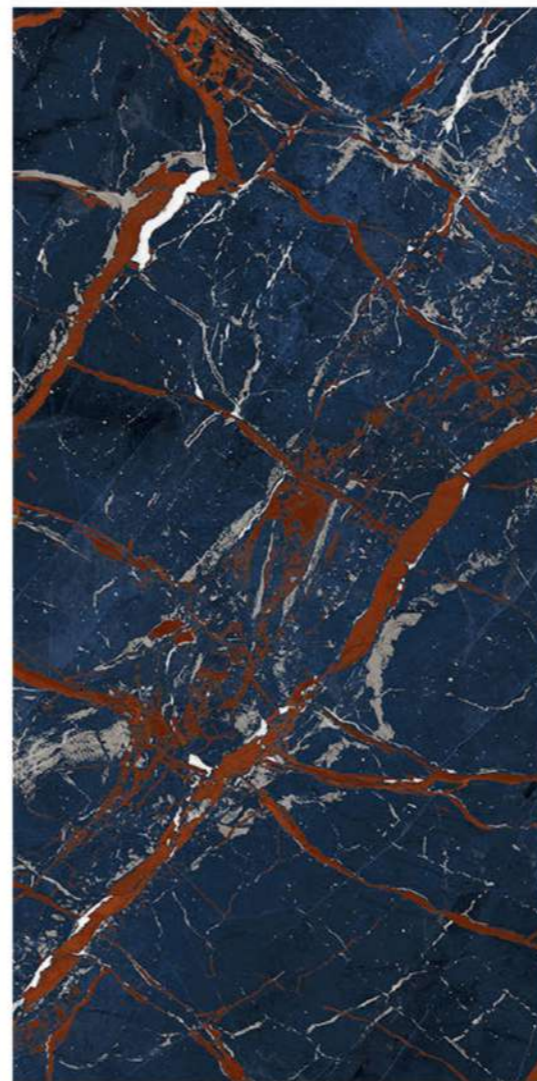

Stain
Resistance

Scratch
Resistance

600x1200mm | ESTRADA AZUL

ESTRADA AZUL

Size - 600x1200mm

Finish - HIGH GLOSSY

Random - 4

Fire
Resistance