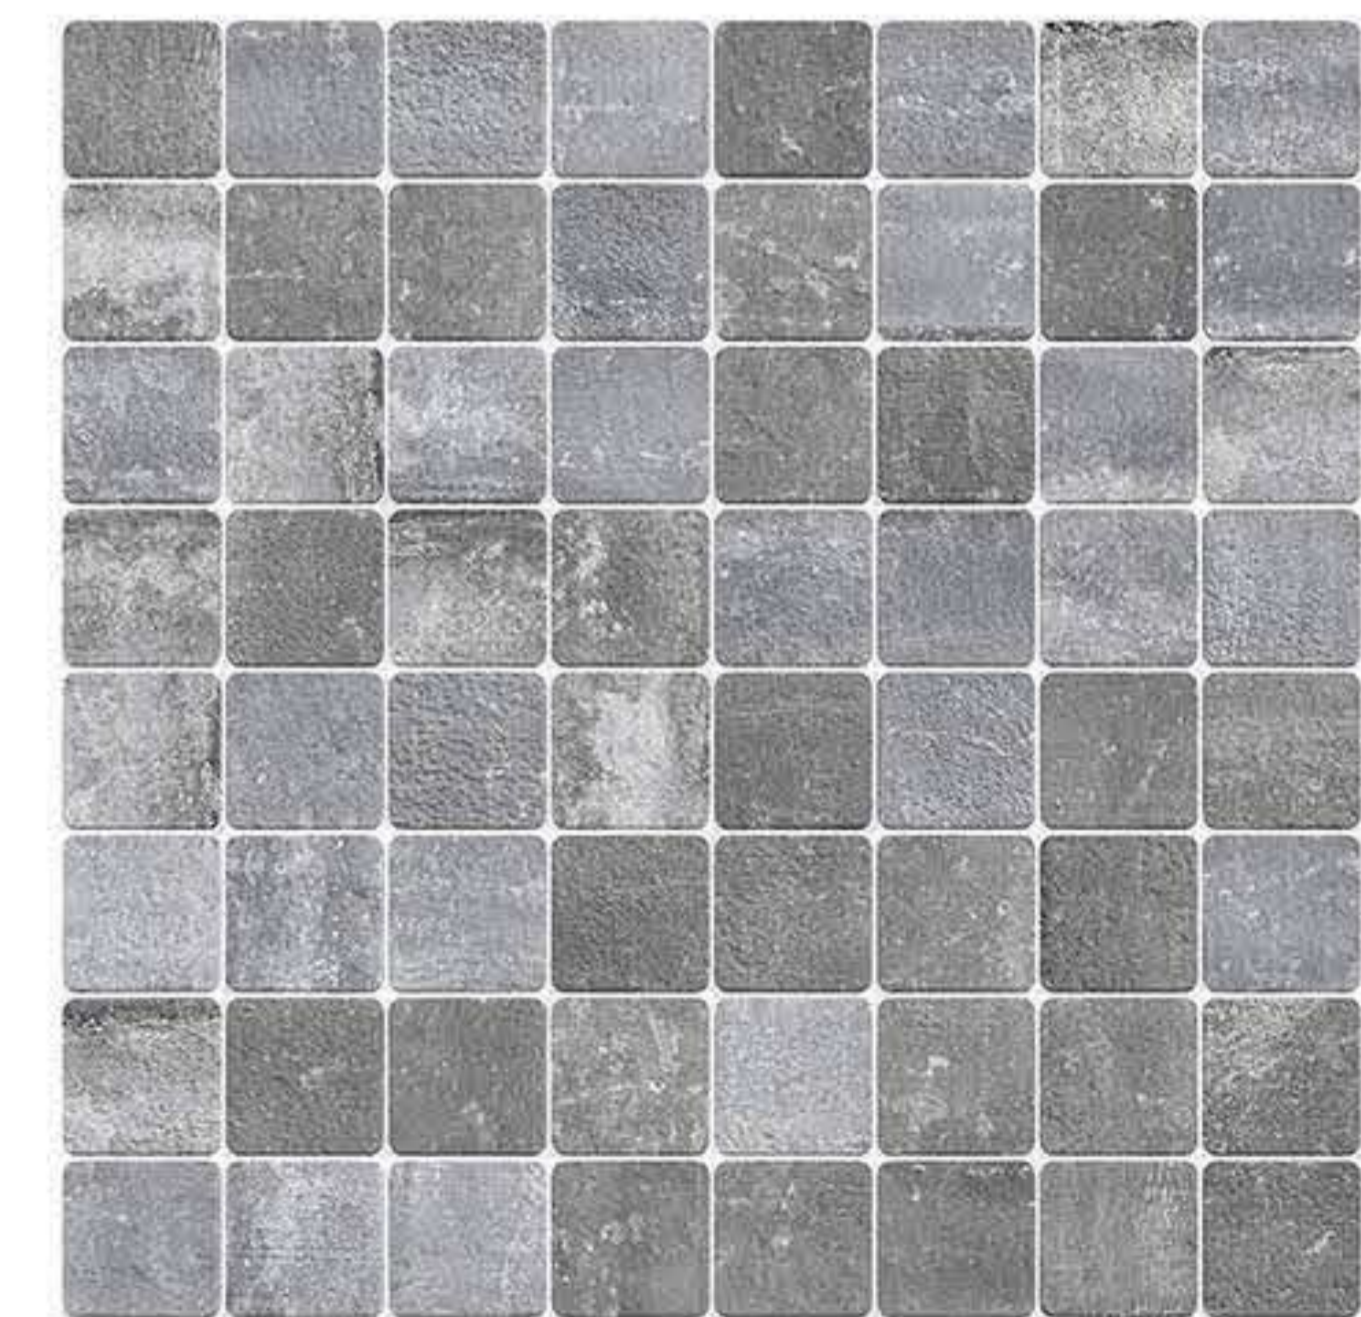

CASTILLA

HEAVY DUTY FLOOR & PARKING TILES 16"x16" 12mm THICKNESS