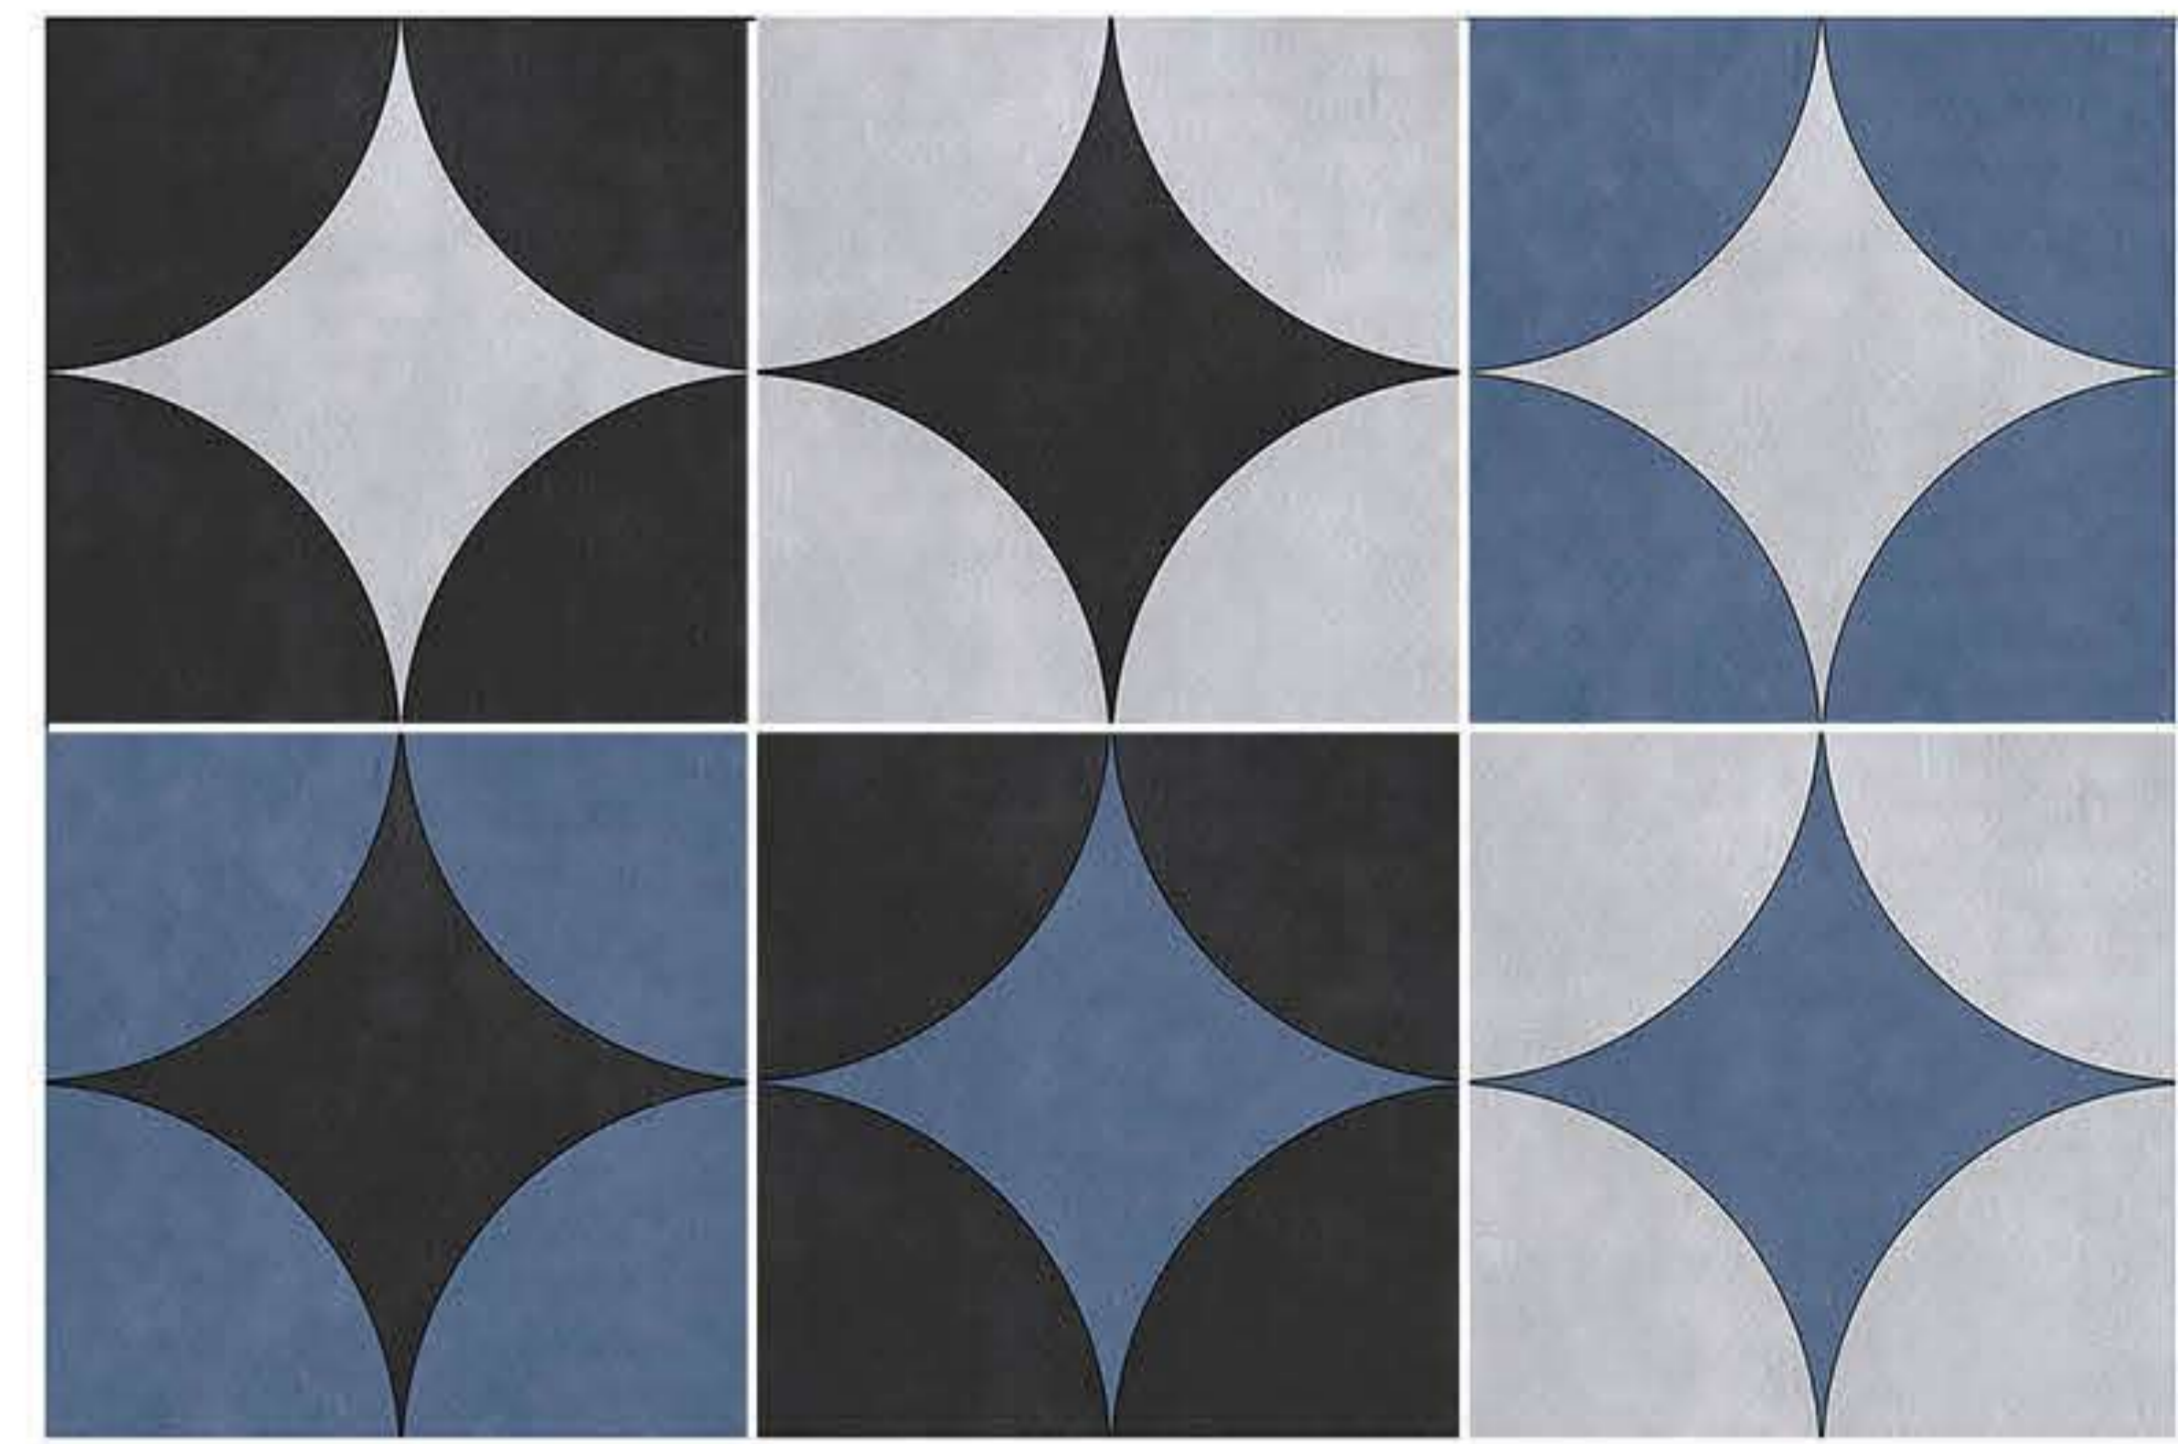

PACKING LIST

SIZE	THICKNESS (mm)	SQM / BOX	PIECES / BOX	KG / BOX (aprox)	BOXES / PALLET	SQM / PALLET
40x40	12.00	0.80	5	20.00	72	57.60

TROPICO BLUE - 6 FACE