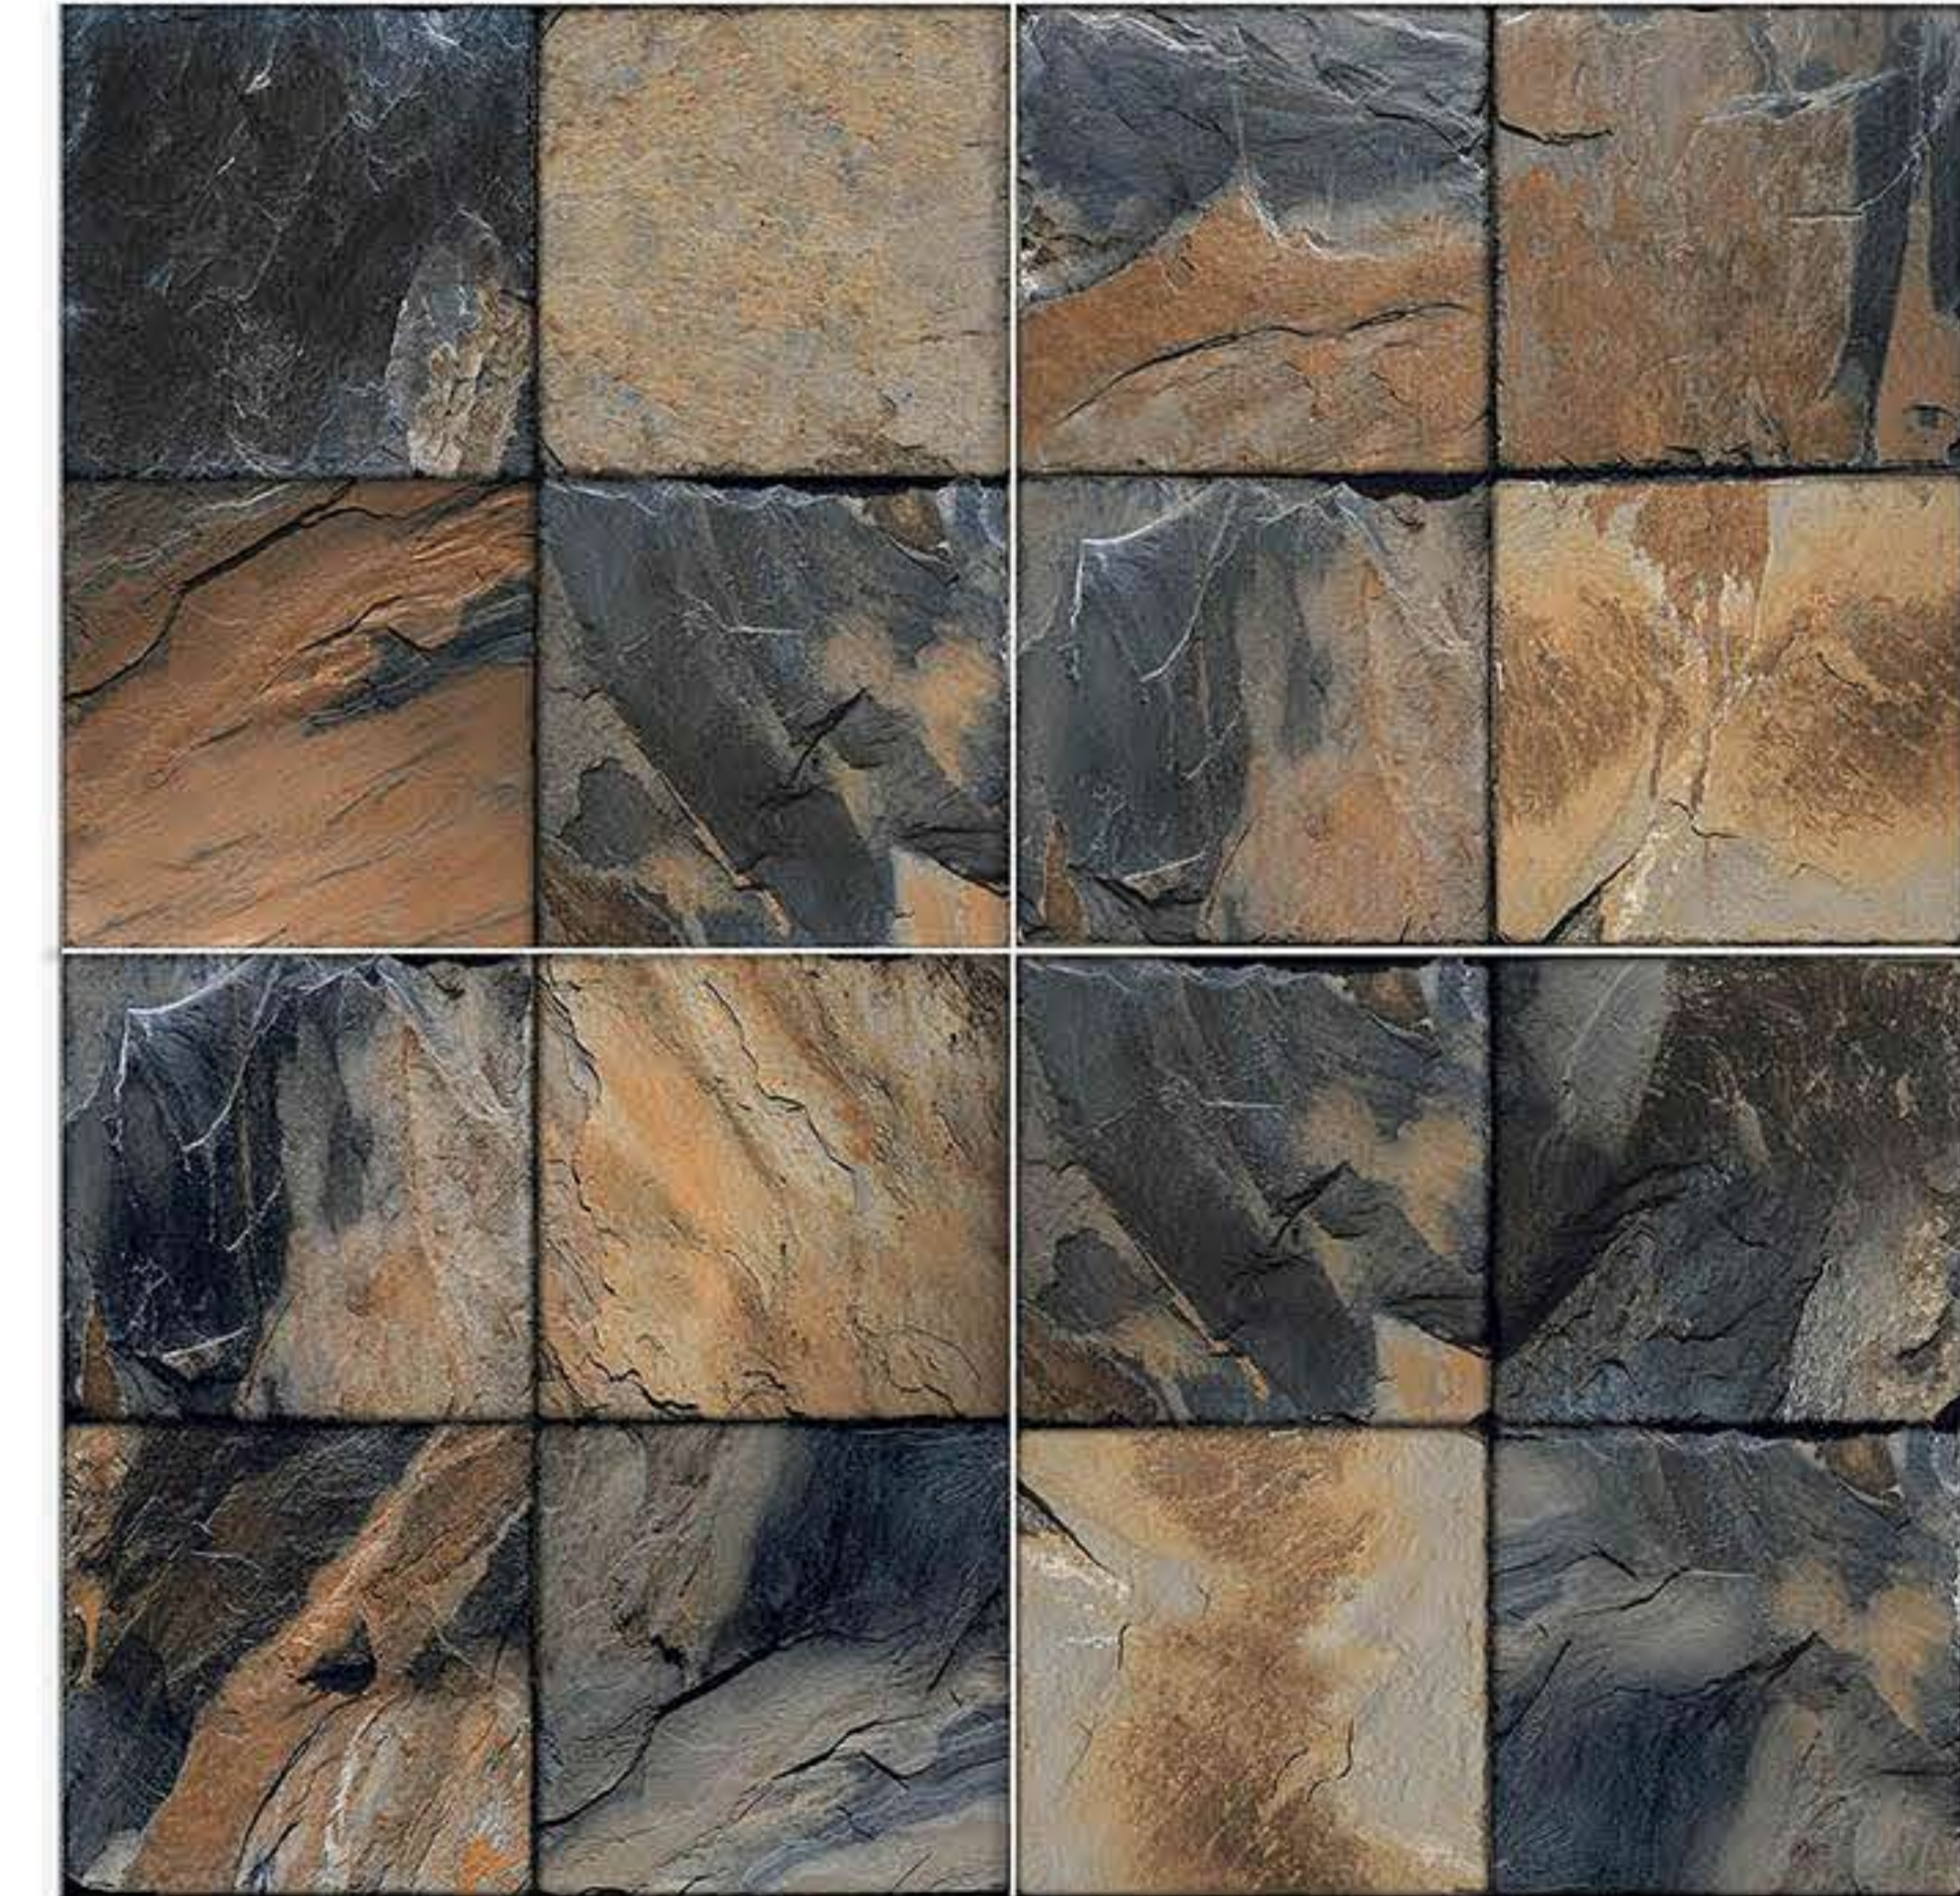

VOLERRA STONE- 4 FACE