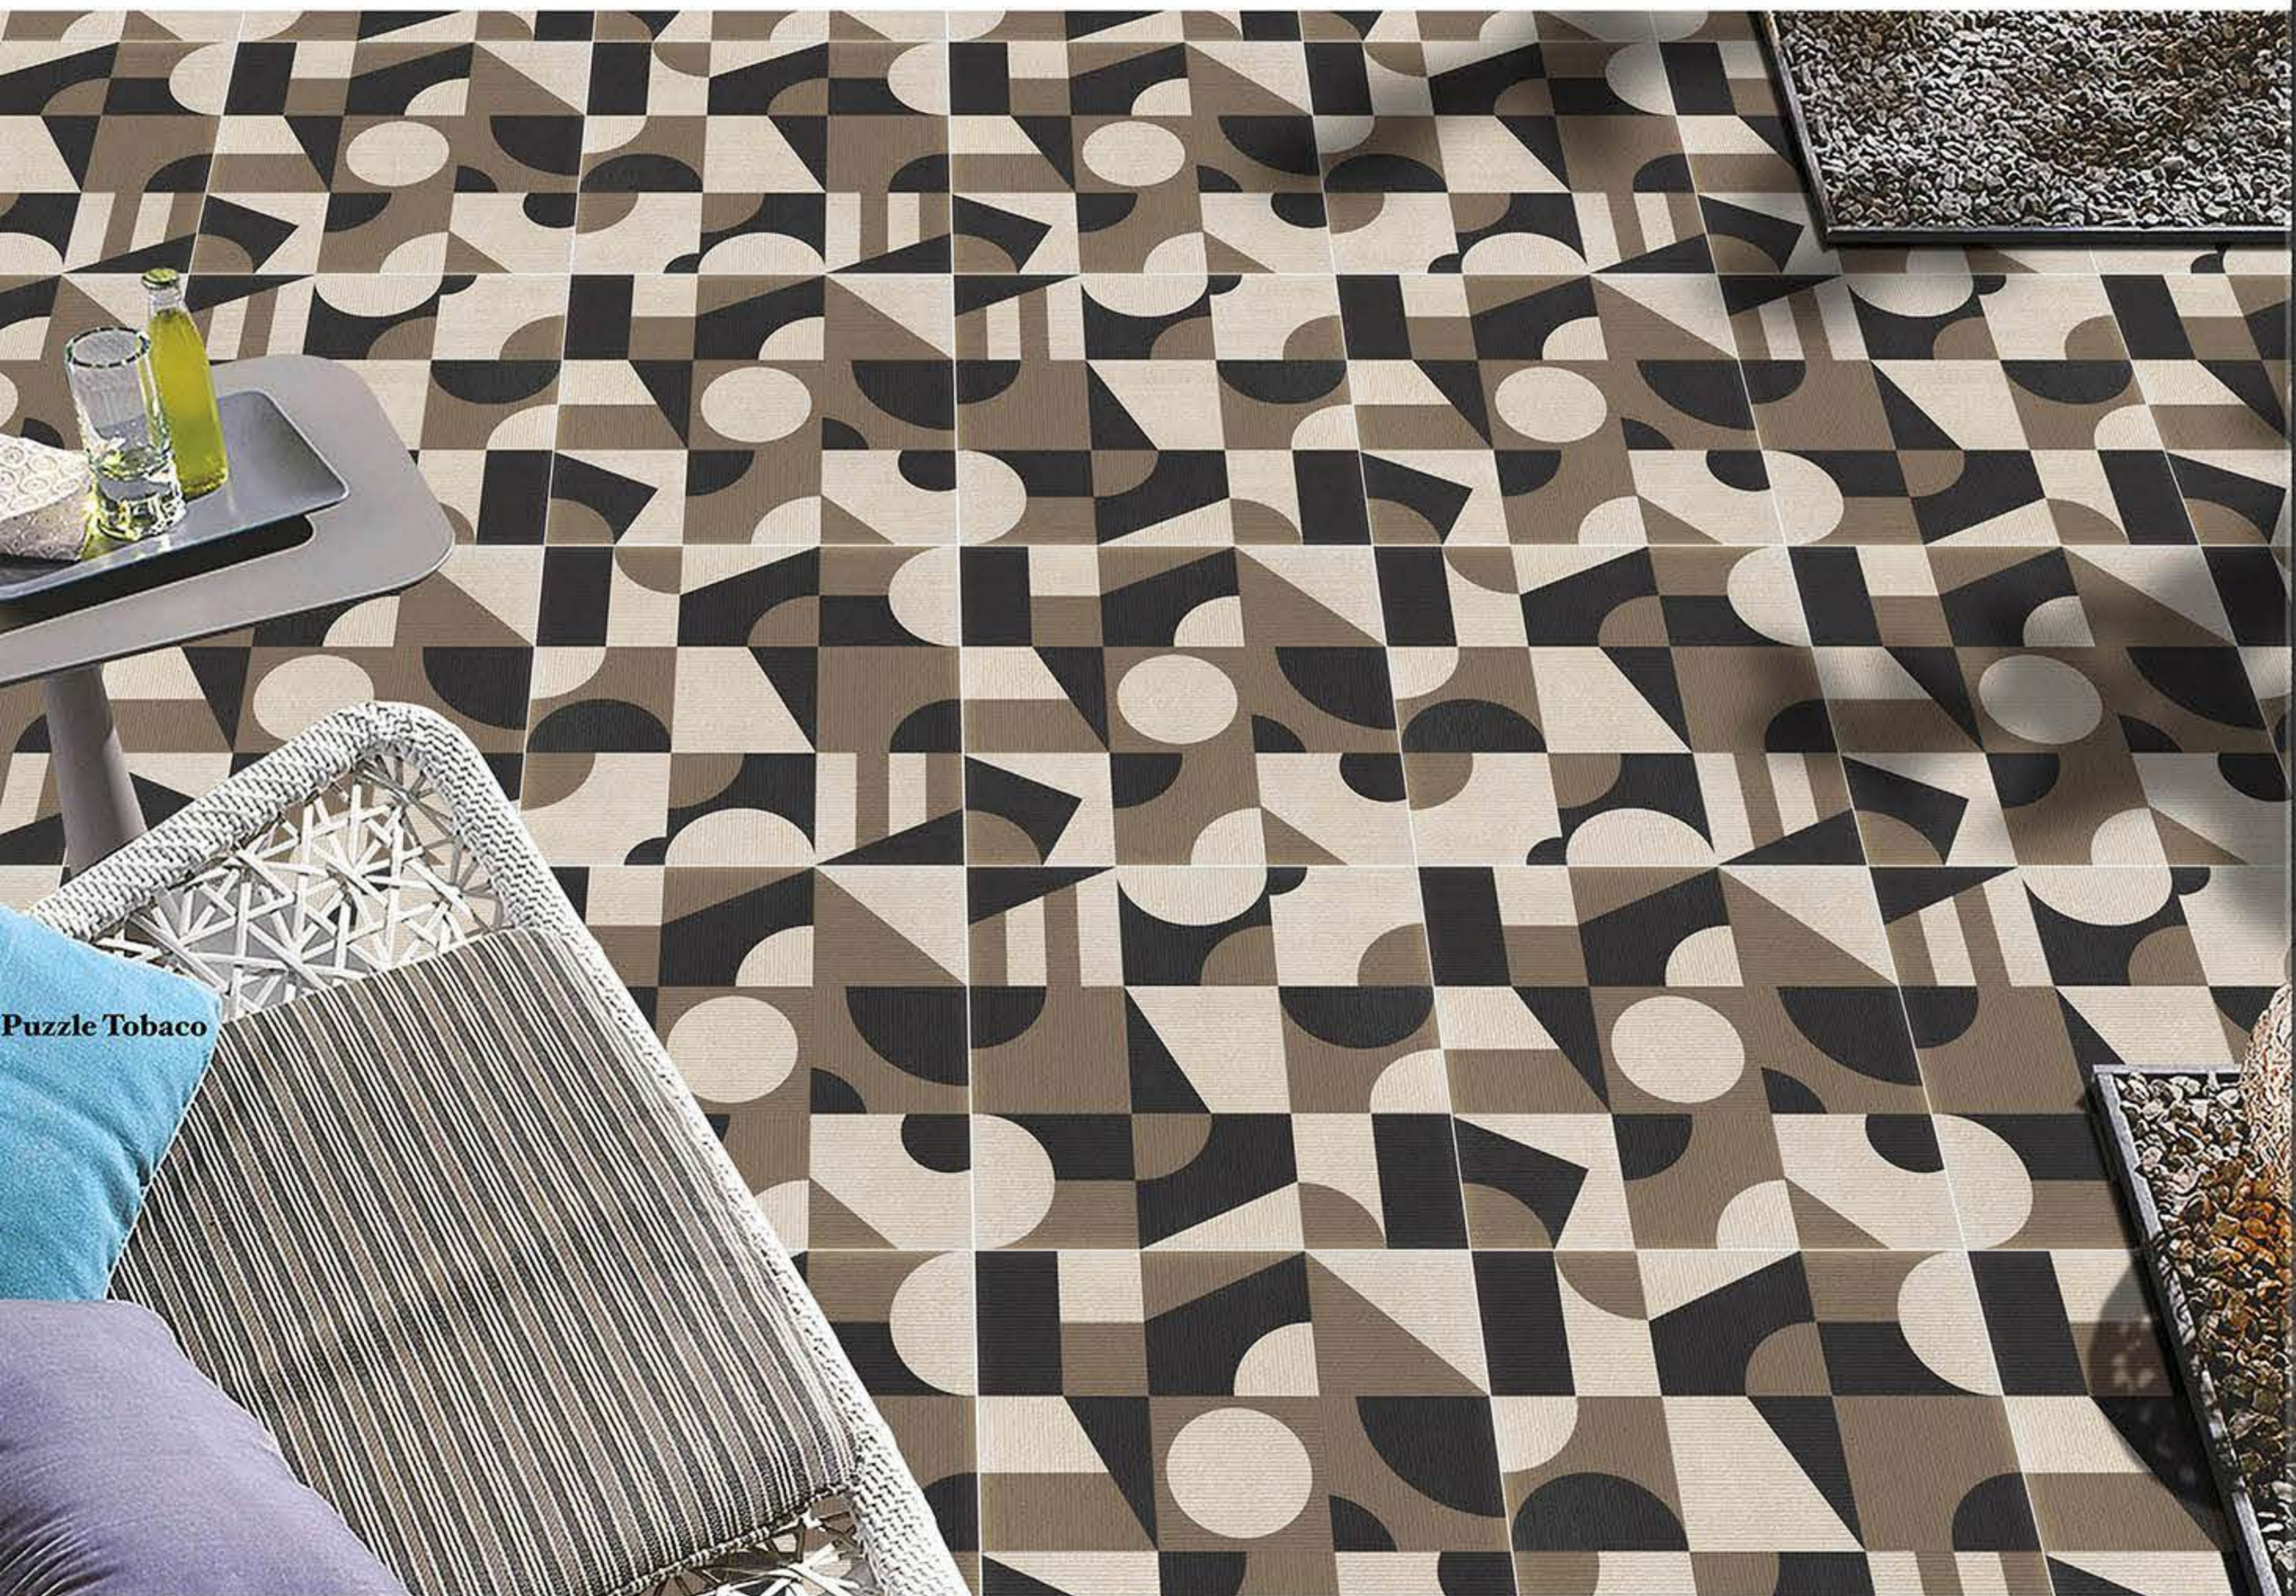

Puzzle Tobacco Blue / Puzzle Tobacco Brown

Puzzle Tobacco

PACKING LIST

SIZE	THICKNESS (mm)	SQM / BOX	PIECES / BOX	KG / BOX (aprox)	BOXES / PALLET	SQM / PALLET
400x400	12.00	0.80	5	20.00	72	57.60