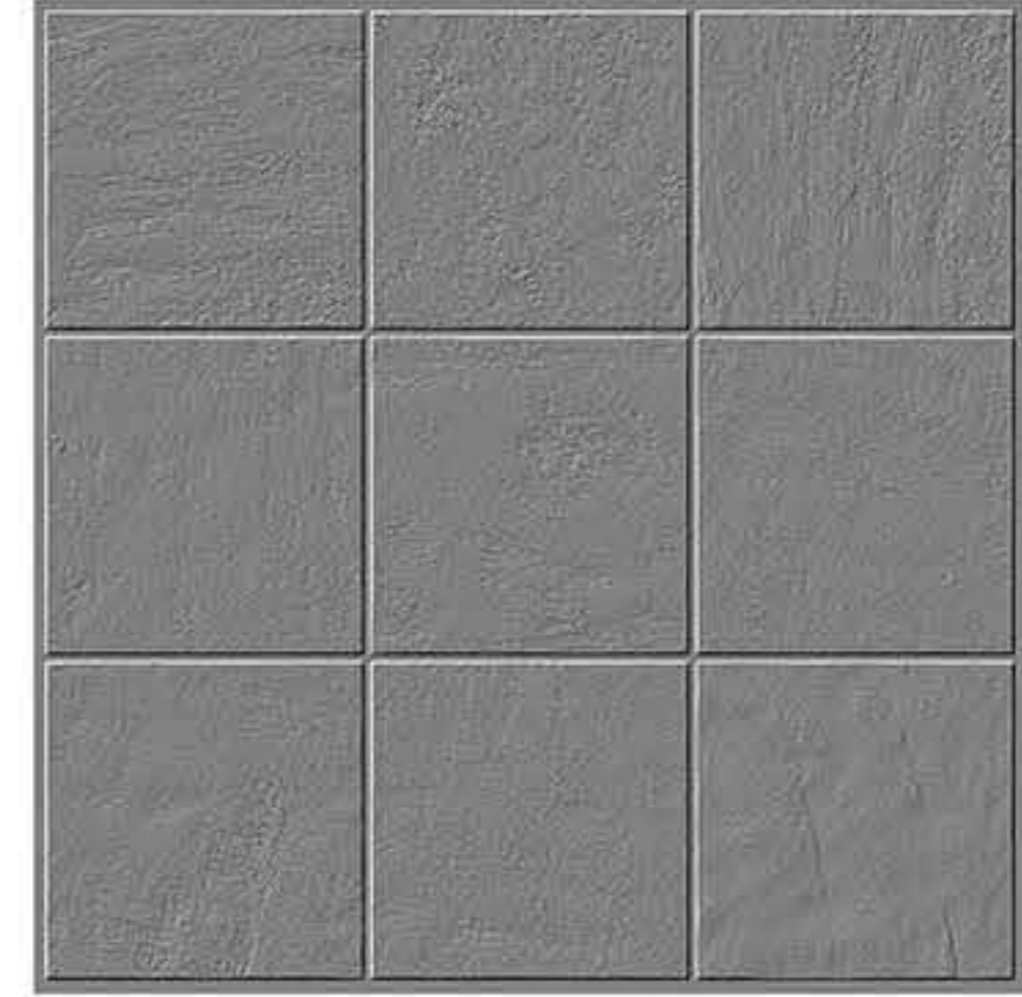

REBLE COTTO / REBLE BROWN

HEAVY DUTY FLOOR & PARKING TILES 16"x16" 12mm THICKNESS

PUNCH

Formats
40x40cm
16mm
thickness
are available
in anti slip.