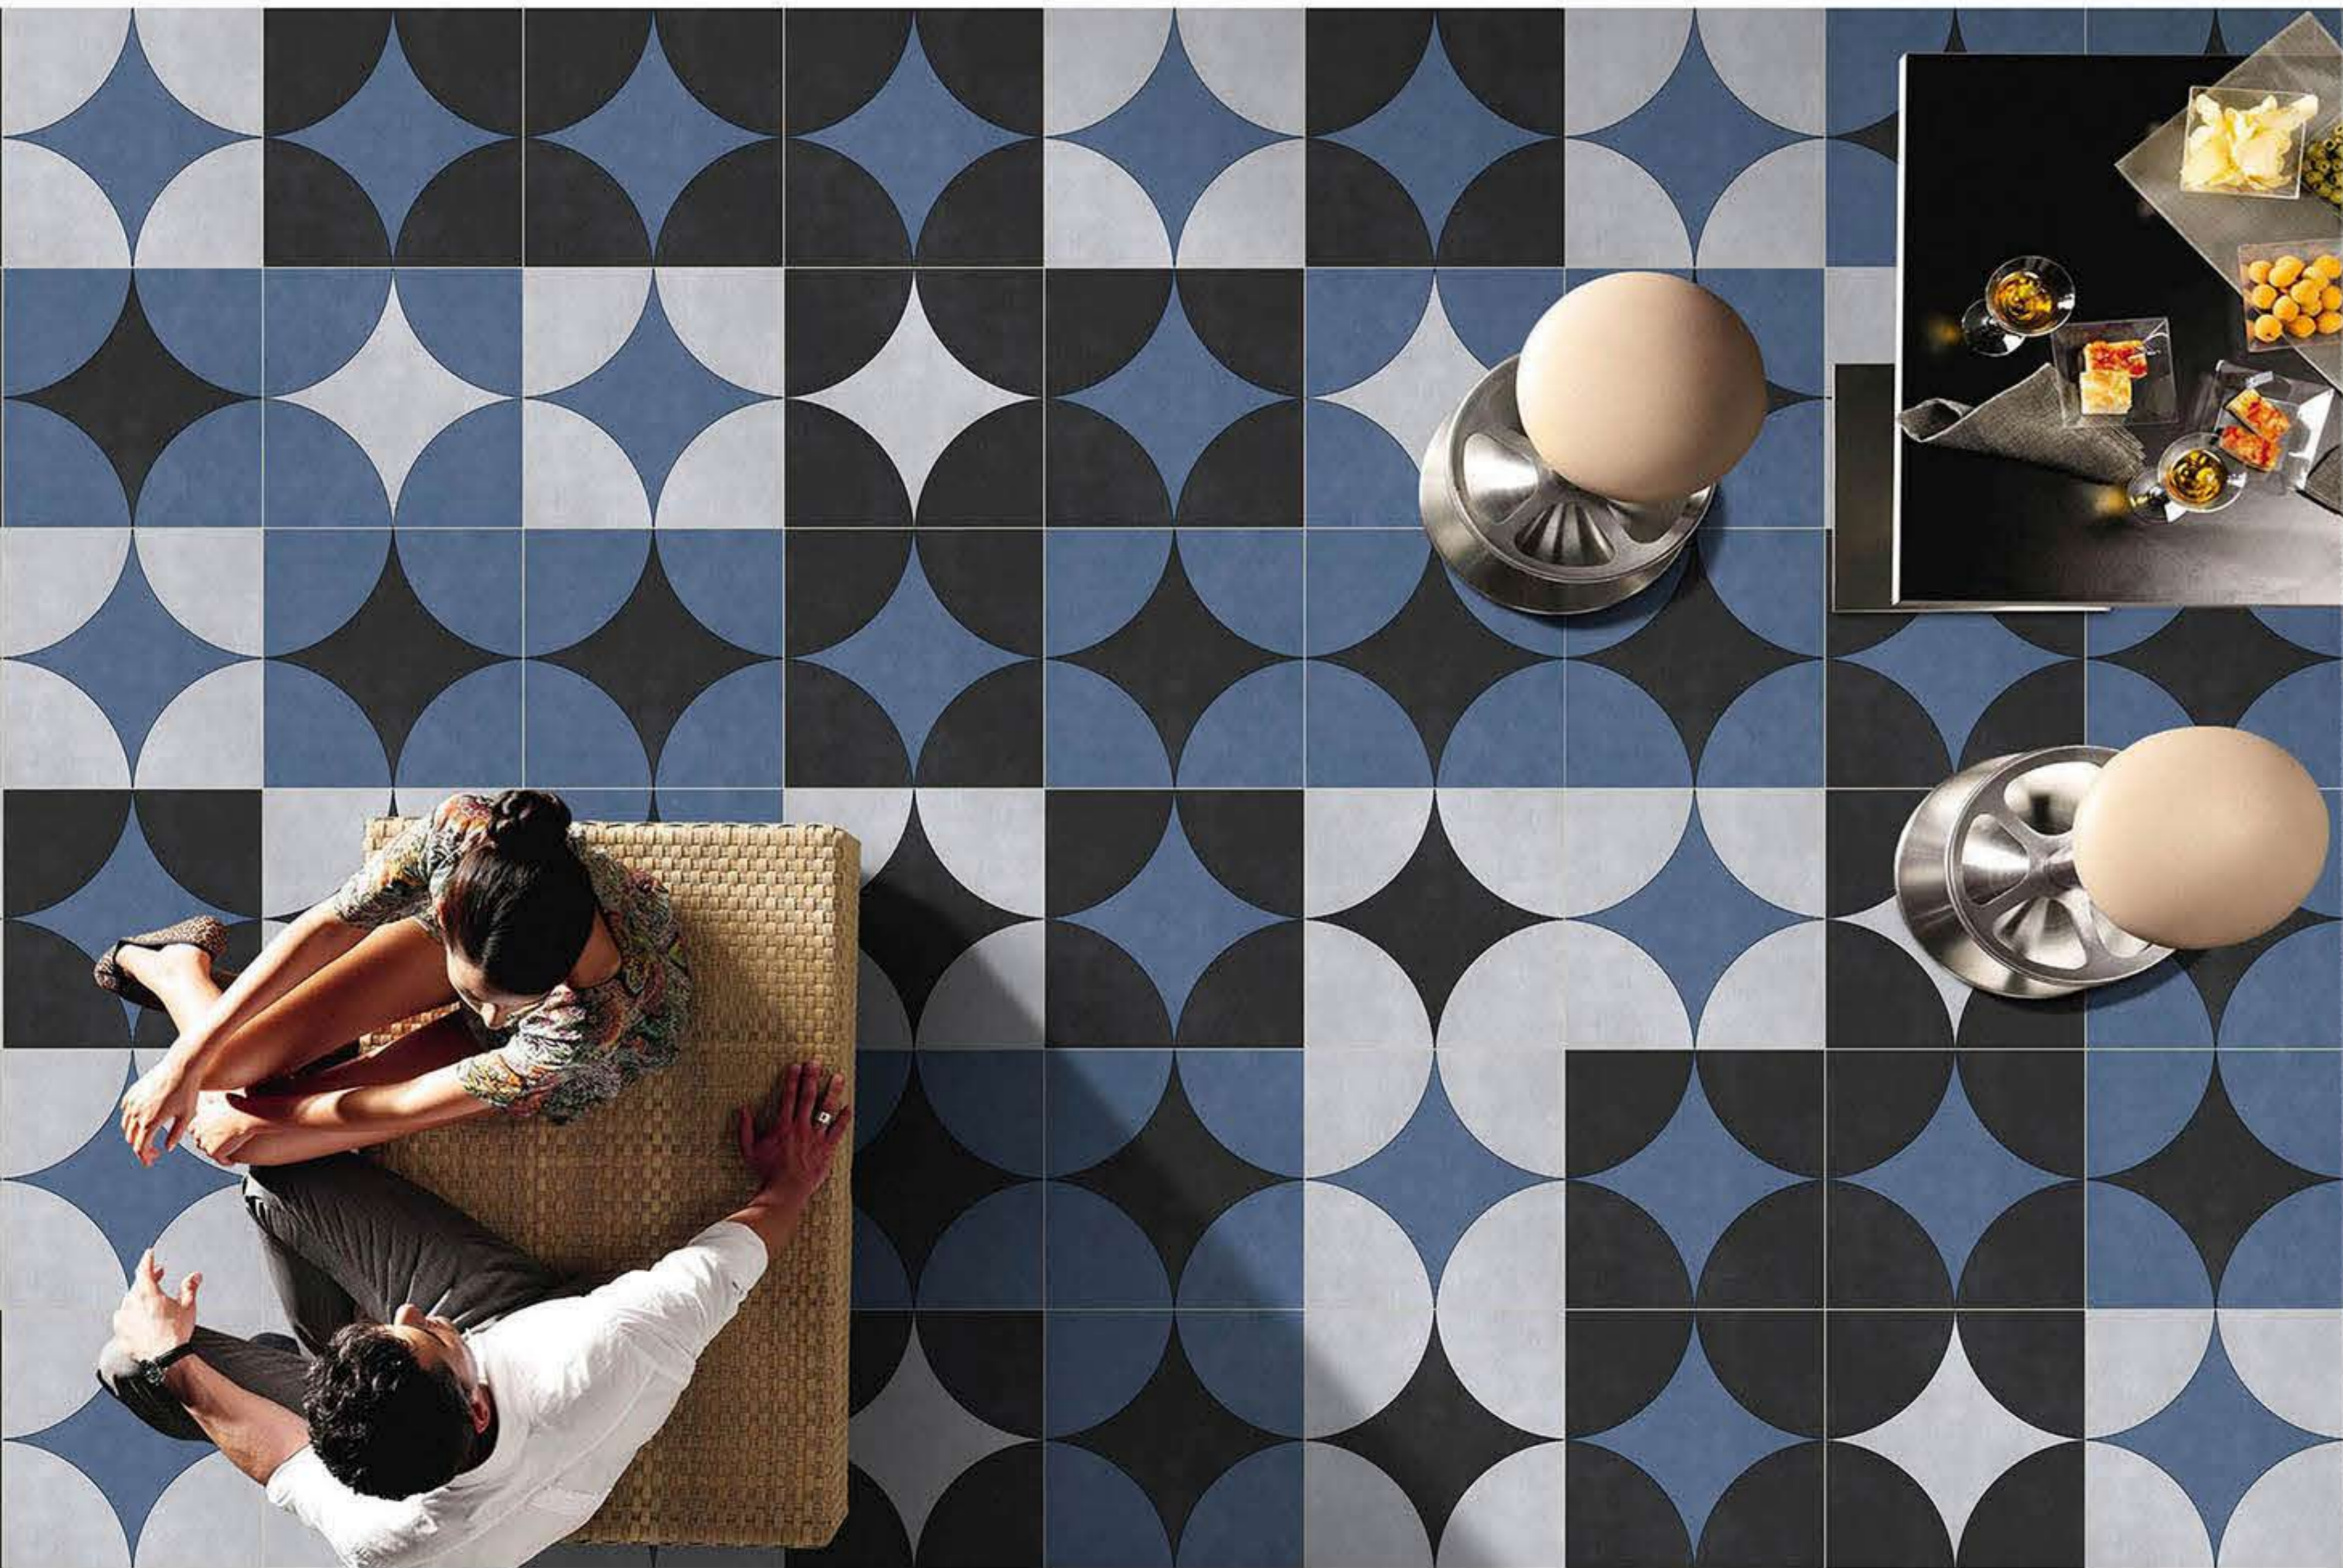

PUNCH

Formats
40x40cm
12mm
thickness
are available
in anti slip.

ROMBINI GREEN - 9 FACE

ROMBINI BLUE - 10 FACE

SHEER COTTO

PUNCH

SHEER COTTO - 10 FACE

TROPICO BLUE