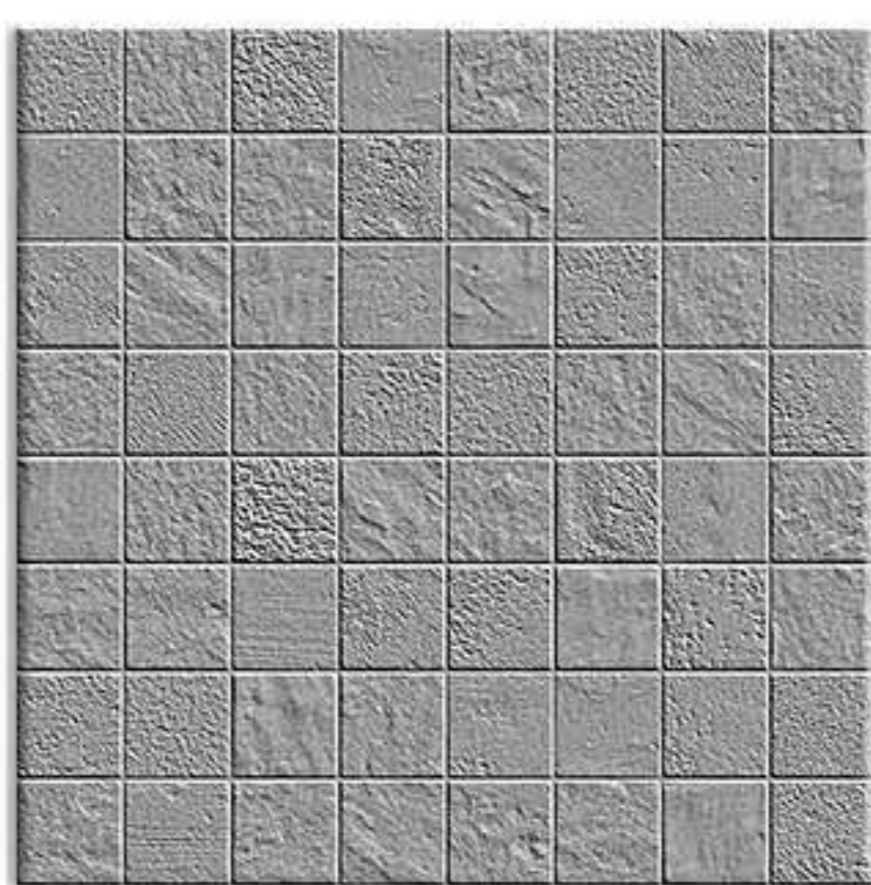

BERRLEY DARK - 1 FACE

BERRLEY WHITE - 1 FACE

BLOSSOM

PUNCH

BLOSSOM- 4 FACE

BOXER - 4 FACE

Formats
40x40cm
12mm
thickness
are available
in anti slip.

PUNCH