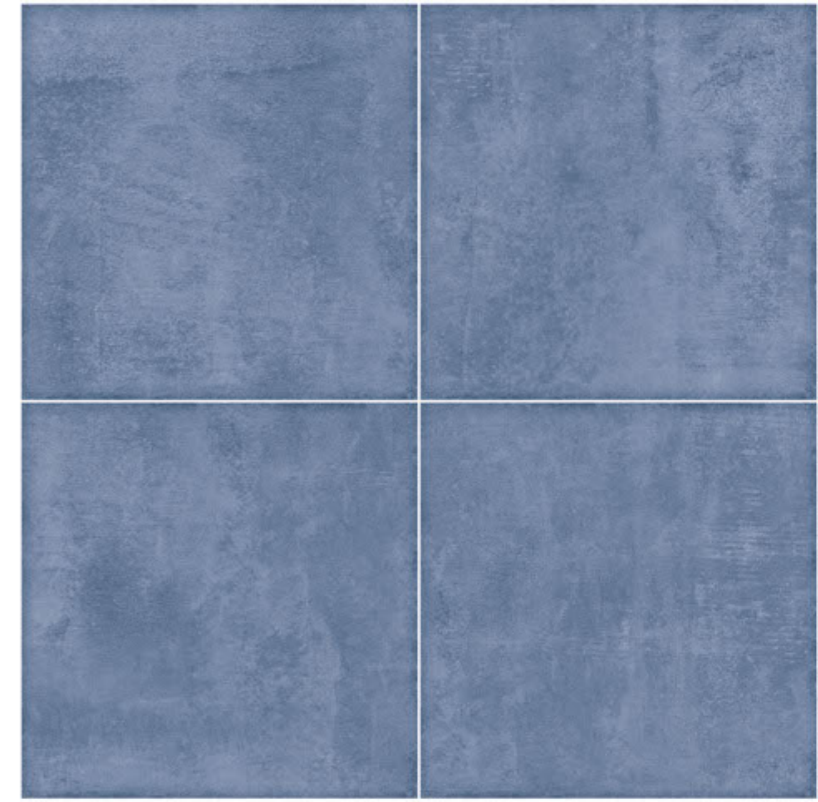

RESINA BLUE - 4FACE

Formats 40x40cm
12mm & 16mm thickness
available
in anti slip.