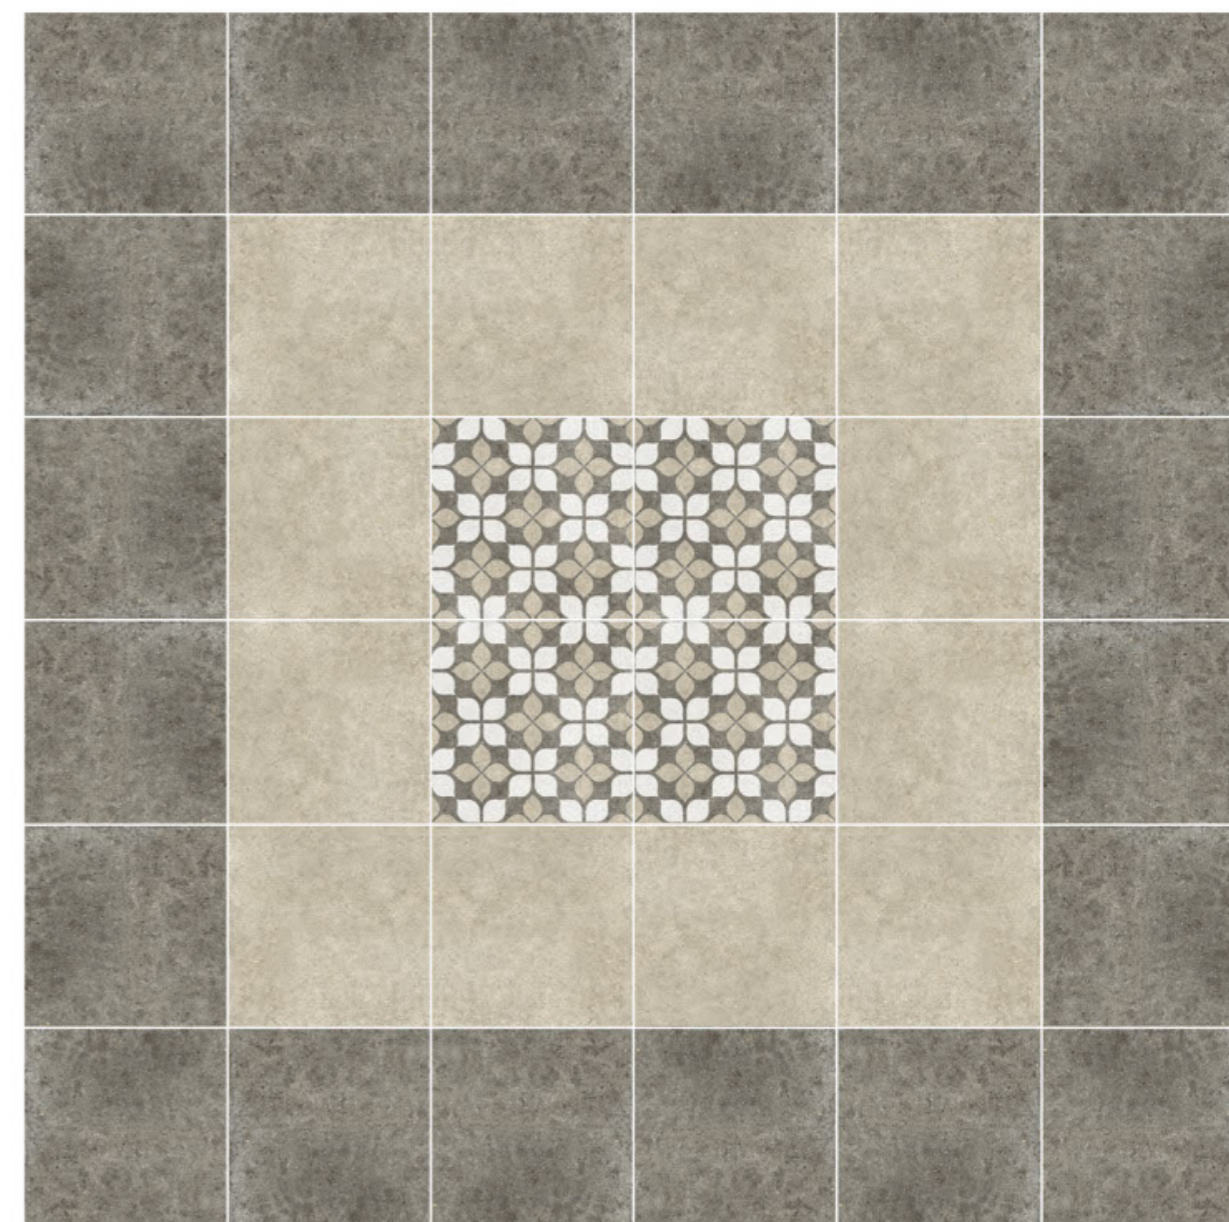

ODISSEY BLEND MORACAL

40x40 cm
12mm & 16mm Thickness

PLAIN SURFACE

ODISSEY BEIGE

40x40 cm
12mm & 16mm Thickness

PLAIN SURFACE

ODISSEY GRAY

40x40 cm
12mm & 16mm Thickness

PLAIN SURFACE

ODISSEY WHITE MORACAL

40x40 cm
12mm & 16mm Thickness

PLAIN SURFACE

ODISSEY ROPE

40x40 cm
12mm & 16mm Thickness

PLAIN SURFACE

Formats 40x40cm
12mm & 16mm thickness
available
in anti slip.