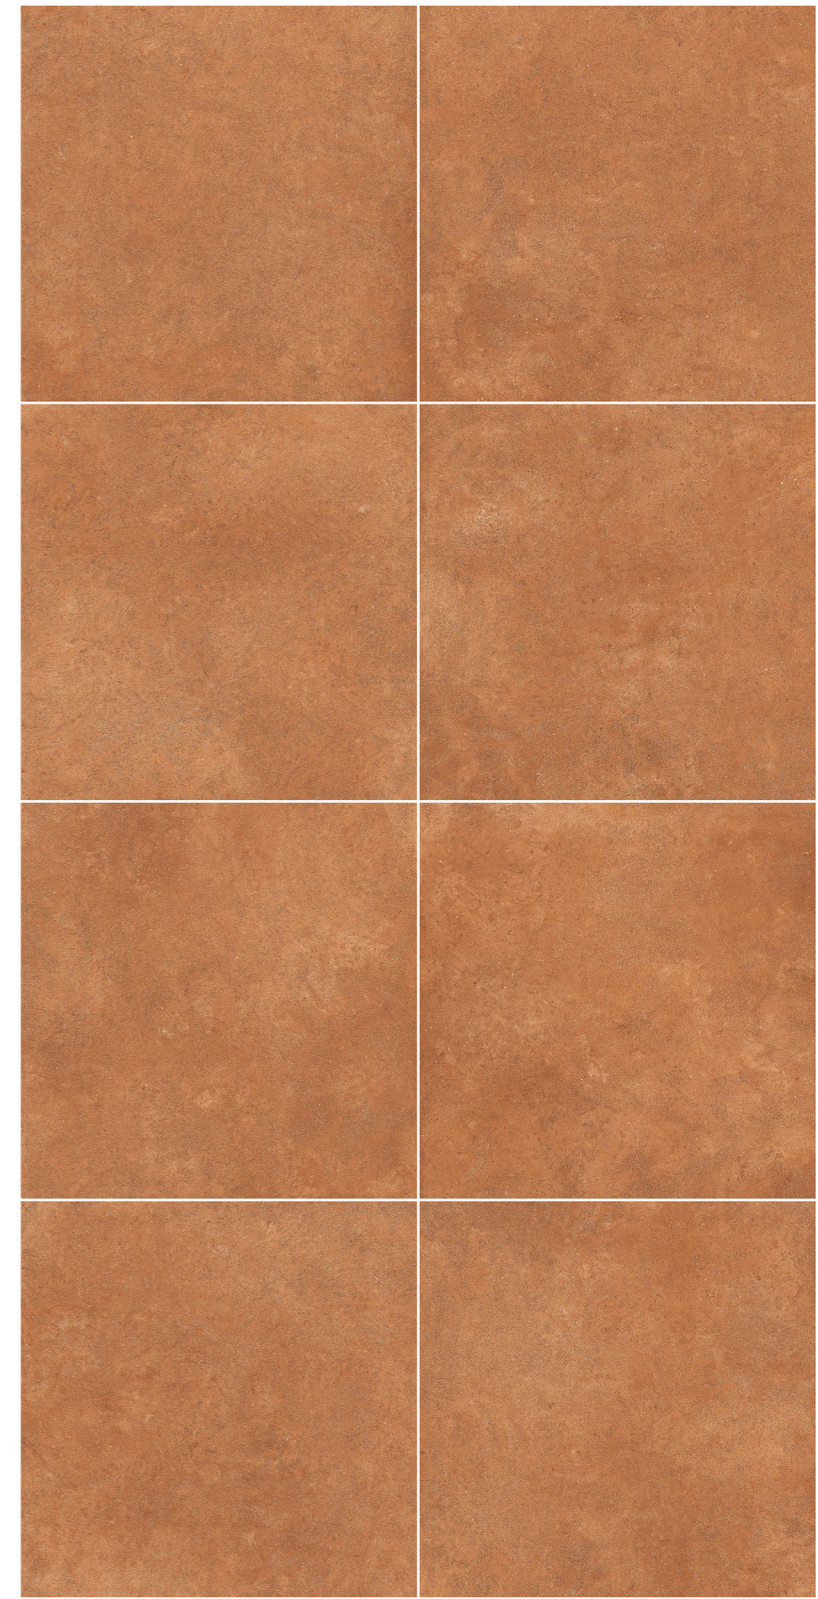

NAVONA MOROCCAN C

40x40 cm PLAIN SURFACE
12mm & 16mm Thickness

NAVONA MOROCCAN D

40x40 cm PLAIN SURFACE
12mm & 16mm Thickness

NAVONA MOROCCAN E

40x40 cm PLAIN SURFACE
12mm & 16mm Thickness

NOVANA BROWN - 10 FACE