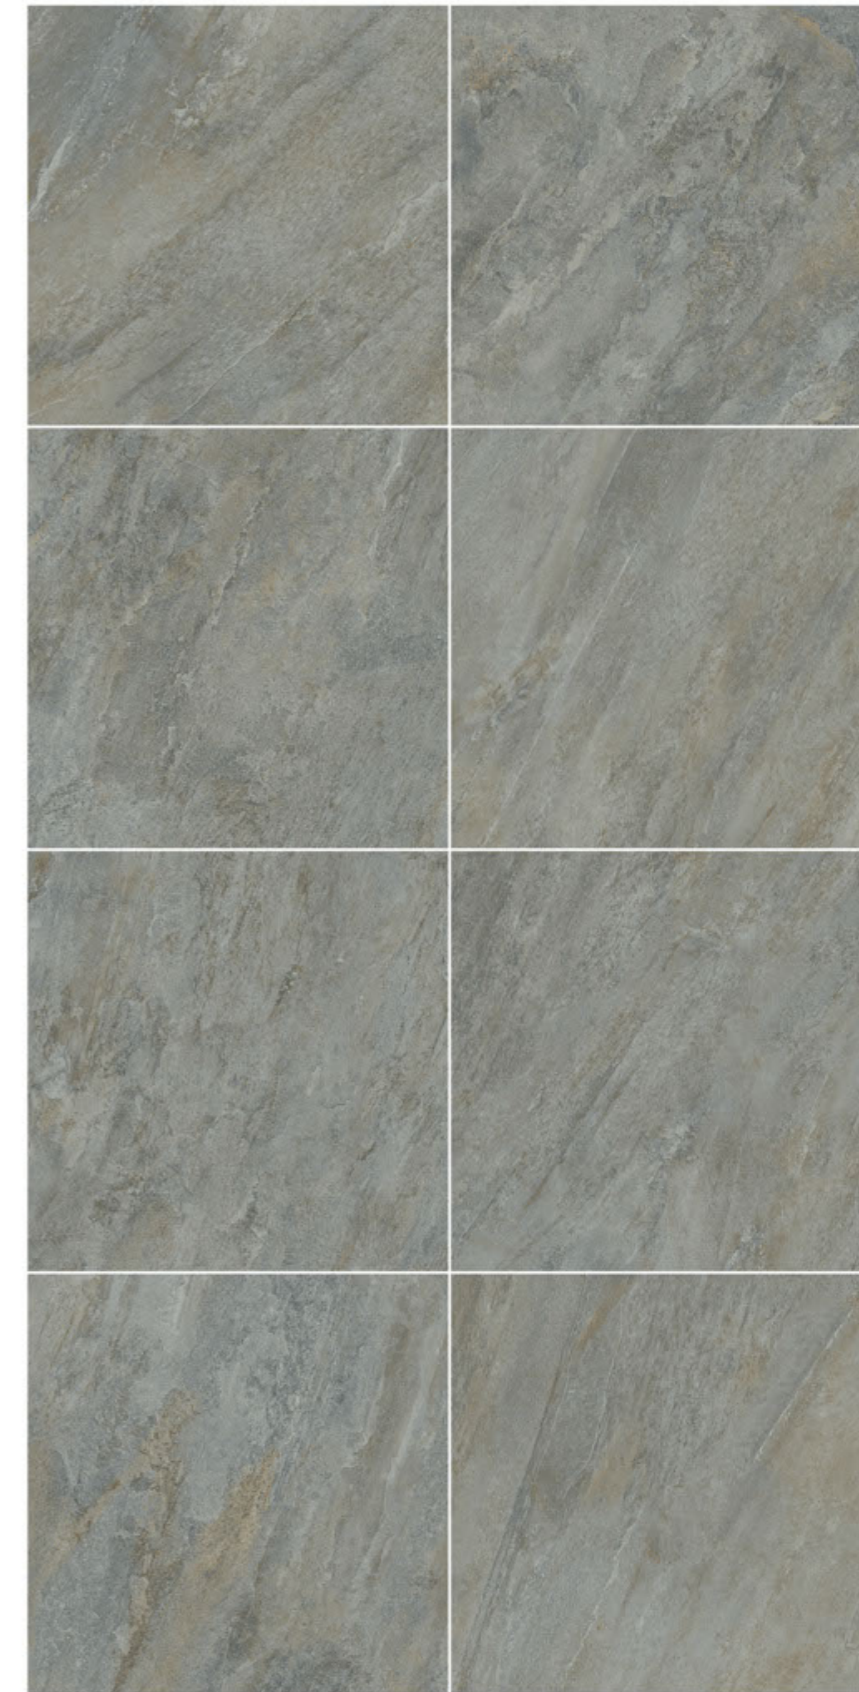

MONACO PERLA

40x40 cm

PLAIN SURFACE

12mm & 16mm Thickness

MONACO GREEN

40x40 cm

PLAIN SURFACE

12mm & 16mm Thickness