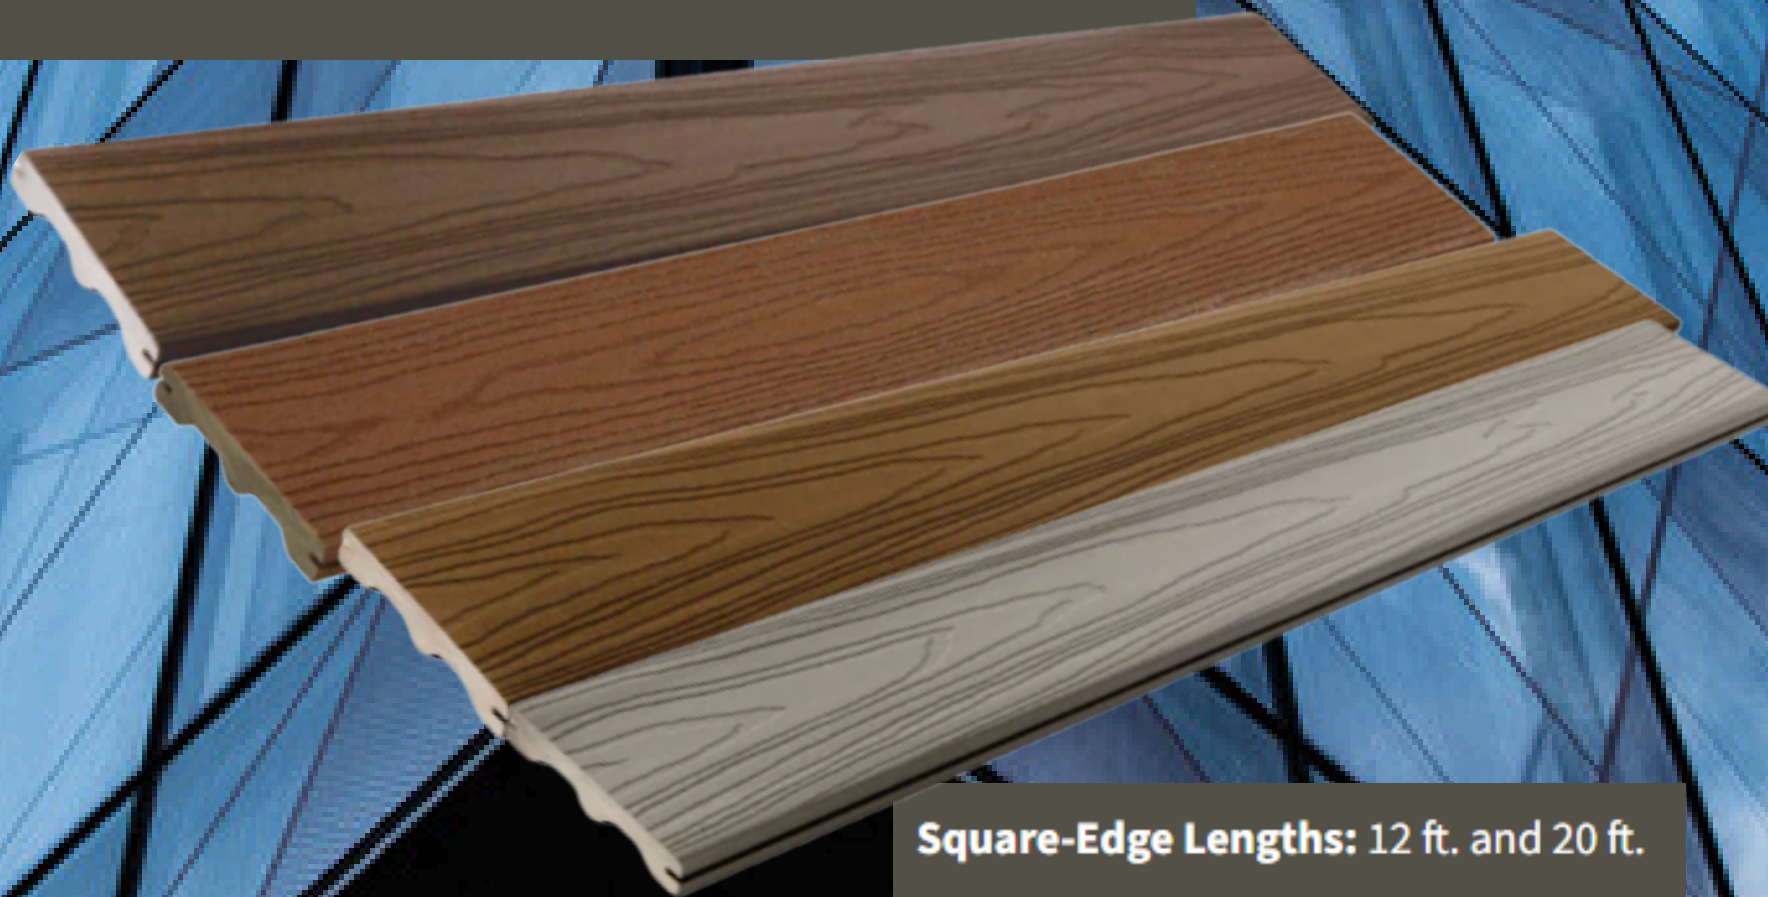

Choose from:

- Grooved or solid edge boards for seamless hidden fastener installation
- Available in 12 ft, 16 ft, and 20 ft lengths, our decking is:
 - Resistant to moisture, fading, and staining
 - Slip-resistant and splinter-free for safe, barefoot comfort
 - Eco-friendly with recycled content and sustainable performance
 - Perfect for patios, pool decks, rooftop terraces, and more

Whether you're building a backyard retreat or a commercial outdoor lounge, our composite decking delivers timeless beauty with modern resilience.

COMPOSITE DECKING

Board Profile and Uses

SQUARE-EDGE

Designed for surface fastening. Use for stair treads and for picture framing.

GROOVED-EDGE

Designed for use with hidden deck fasteners for a smooth, fastener-free surface.

Square-Edge Lengths: 12 ft. and 20 ft.

Grooved-Edge Lengths: 16 ft. and 20 ft.

COMPOSITE DECKING

*DECKING COMES IN GROOVED
AND SOLID EDGES IN 12LF, 16LF,
& 20LF*

BLACK

LIGHT OAK

WALNUT

TEAK

WPC CLADDING

WPC cladding combines wood fibers and plastic to create a durable, low-maintenance exterior solution. Resistant to moisture, rot, and insects, it offers long-lasting protection and enhanced weather resistance. Its natural wood appearance adds aesthetic appeal while requiring minimal upkeep, making it ideal for modern architectural projects seeking both functionality and style.