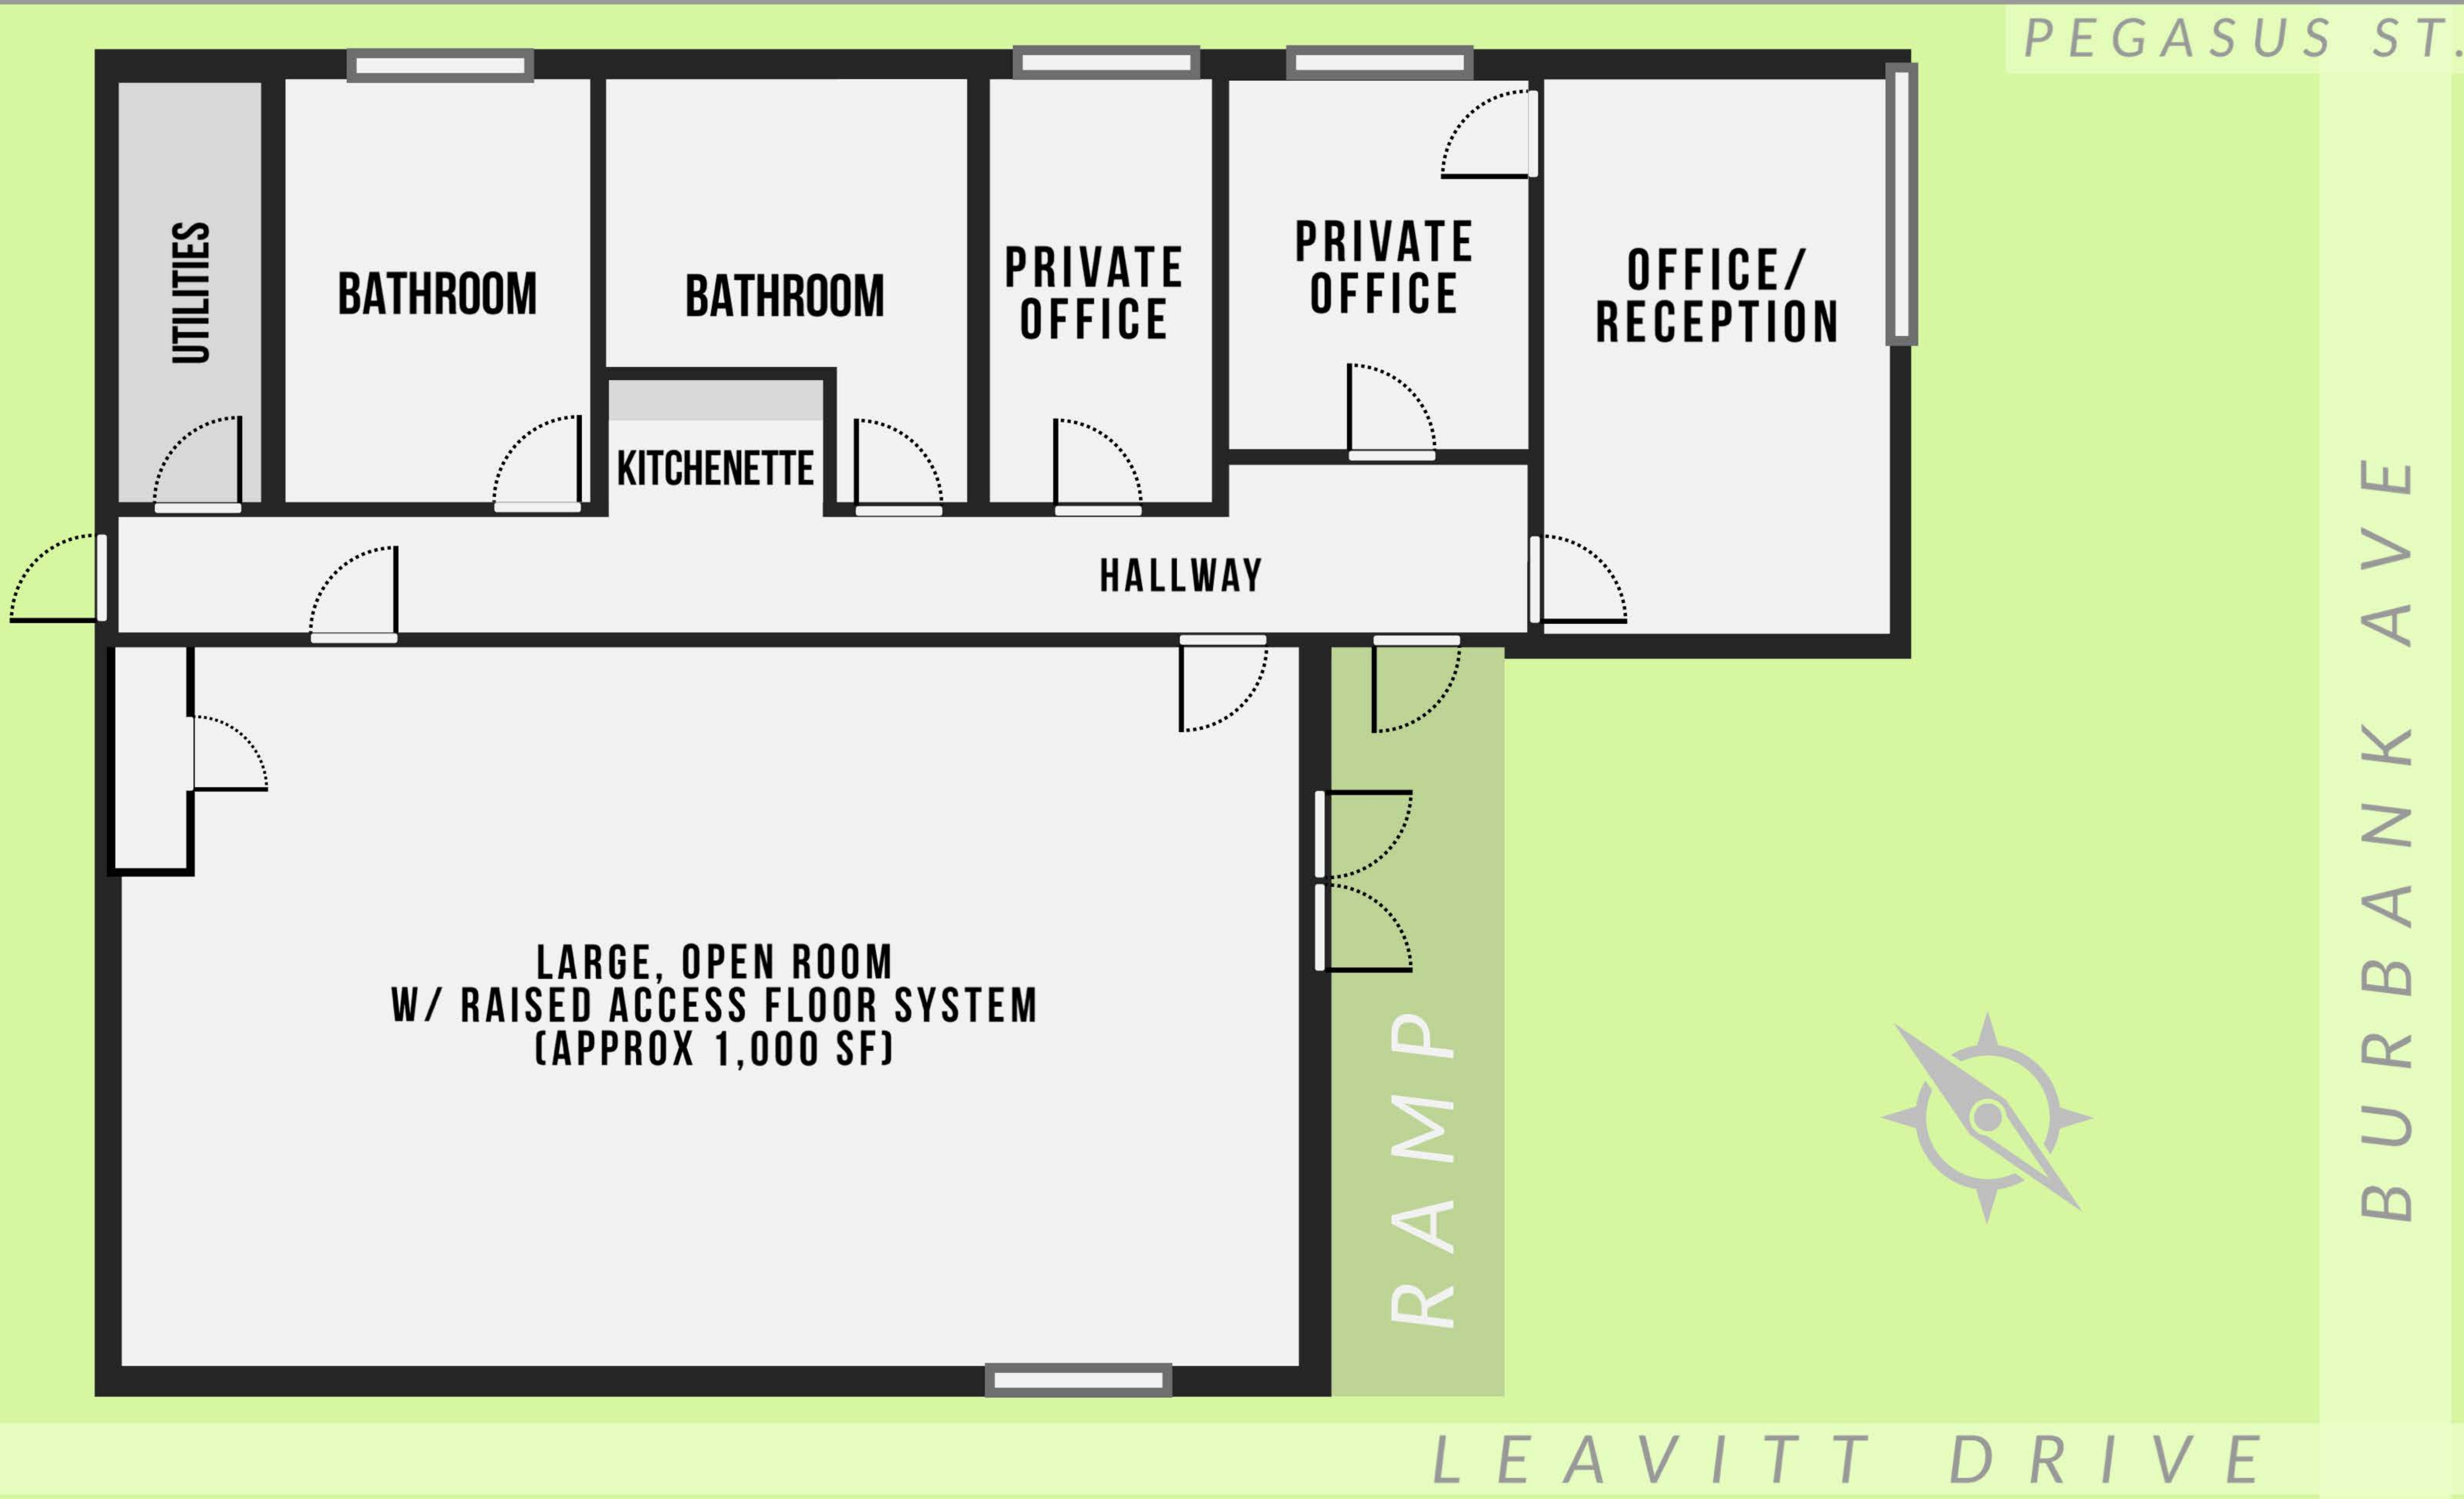

**4 LEAVITT DRIVE
BRUNSWICK, ME**

FLOOR PLAN
(Not to scale)

www.CardenteProperties.com
(207) 358-8409