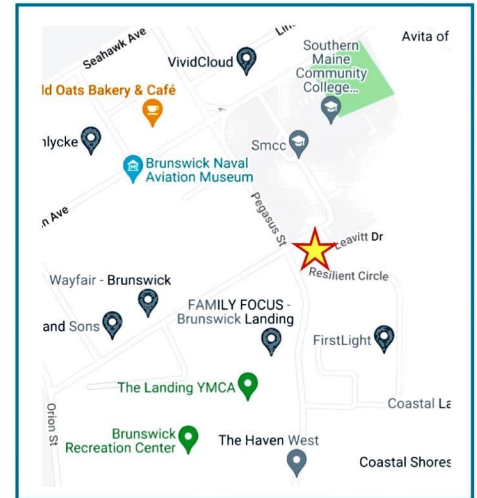

Brunswick Landing

MAINE'S CENTER FOR INNOVATION

LOCATION

- Minutes from 295 and Route 1
- Portland: 30 minutes South
- Augusta: 30 minutes North
- Amtrak Downeaster- Brunswick Station to Boston

ON CAMPUS

- Single mode fiber optic network and data center
- Executive Airport
- Recreation/ fitness center, walking & biking trails