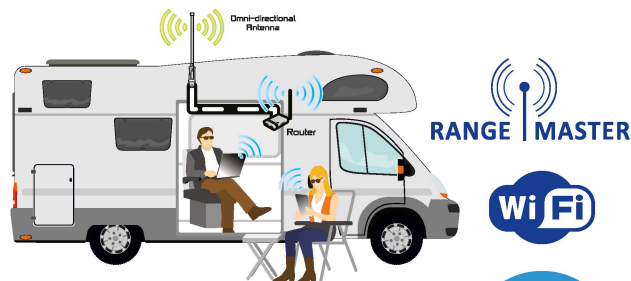

Share a Boosted Wi-Fi signal with all your devices

- Outdoor long range Omnidirectional antenna
- High power WiFi router
- Range up to 5 Km in ideal conditions

Wi-Fi
Wi-Fi Booster
£230
MCEA Price **£207**

To order call free on 0800 195 2826