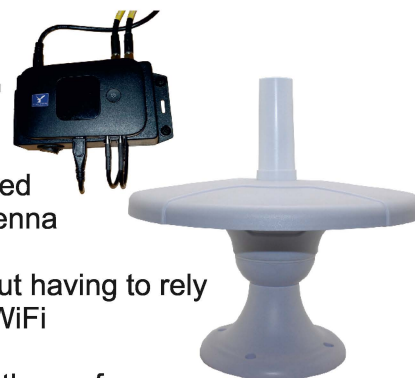

Motorhome and Caravan Accessories

Fitted 4G Booster

- Fully fitted mobile 4G/3G Internet solution
- Internet without having to rely on campsite WiFi
- Up to 5 times the performance compared to a mobile phone
- Share your connection over WiFi with up to 10 devices
- Low profile omni-directional roof mounted MiMo antenna
- Can be used when stationary and mobile
- Works on 4G and 3G
- Fully unlocked, will work with any network

FITTED

4G Roof Mount Kit
£499
MCEA Price **£450**

Fitted 4G & TV Aerial

- Fully fitted mobile 4G/3G Internet solution with built in amplified digital TV antenna
- Internet without having to rely on campsite WiFi
- Up to 5 times the performance compared to a mobile phone
- Share your connection over WiFi with up to 10 devices
- Can be used when stationary and mobile
- Works on 4G and 3G
- Fully unlocked, will work with any network