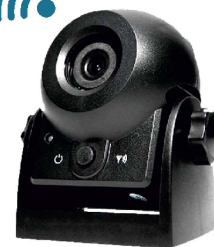

Wireless Digital Camera System **FITTED**

- Single camera in black
- With 7" mirror monitor
- Digital wireless transmission
- 110° viewing angle
- Mirror image output
- IR LEDs for night vision

RRP
£699

MCEA
Price
£629

5" Digital Wireless Camera System **FITTED**

- Single camera in black
- With 5" dashboard monitor
- Digital wireless transmission
- 110° viewing angle
- Mirror image output
- IR LEDs for night vision

RRP
£499

MCEA
Price
£449

WiFi Rear View Camera

- Simple installation
- Magnetic base, steel plate and adhesive included
- Works with Falcon Explorer/Camper Plus or smartphones and tablets
- Up to 5 hour battery life
- Charger included for 12V or mains
- Colour image in daytime, black & white at night