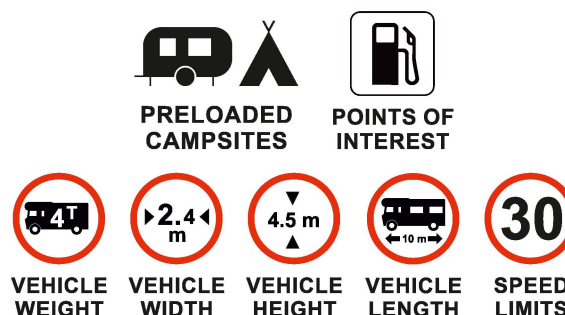

RRP £599

MCEA Price £499

To order call free on 0800 195 2826

Motorhome and Caravan Accessories

MOTORHOME & CARAVAN SAT NAV

- Configurable height, weight, width, length
- **Explorer: Maps for UK & all of Europe, 48 Countries**
- **Explorer: Pre-loaded with over 25,000 Campsites**
- **Camper Plus: Maps for UK, Ireland, France, Spain, Germany, Belgium and The Netherlands**
- **Camper Plus: Pre-loaded with over 800 Campsites**
- Free Lifetime Map Updates, download or by post
- 2 Year Guarantee
- Street level mapping
- Lane Guidance & Junction View
- Intelligent traffic
- Way points and route avoidance
- Save your favourite locations
- 7 digit postcode entry
- Longitude & Latitude entry
- Speed camera notification (can be disabled)
- Speed warning advice
- 1.3GHz processor + 1GB RAM, faster than other systems
- 16GB Built in storage + 16GB MicroSD Card
- Car mode and pedestrian mode
- Includes windscreen mount
- Includes 12v/24v vehicle charger and mains charger