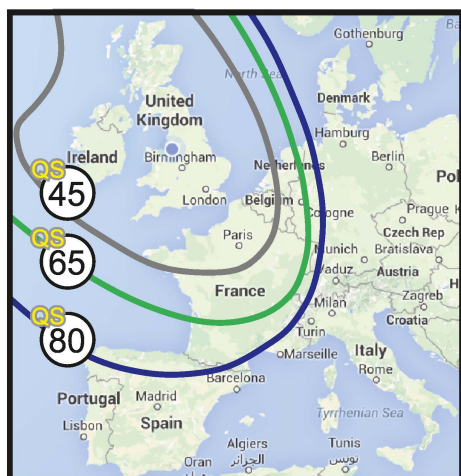

Motorhome and Caravan Accessories

PORTABLE SATELLITE TV DISHES

- The easiest and fastest set up on the market
- Works with TV with integrated satellite receiver, optional free to air receiver or a Sky TV box.
- Includes everything you need in a convenient bag
- Easy elevation set up with electronic elevation guide
- Easy satellite connection with audible confirmation