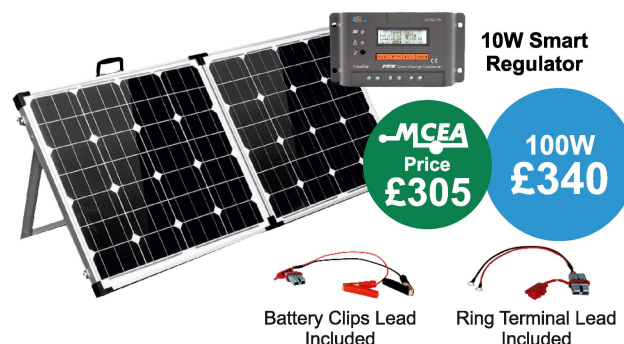

MCEA
Price
£45

10W
£50

2 metre extension cable
RRP £20 MCEA Price £18

5 metre extension cable
RRP £30 MCEA Price £27

2 metre cable with ring terminals
RRP £20 MCEA Price £18

Portable Solar Panels

180W Folding Panel

MCEA
Price
£449

180W
£499

Battery Clips Lead
Included

Ring Terminal Lead
Included

100W Folding Panel

MCEA
Price
£305

100W
£340

Battery Clips Lead
Included