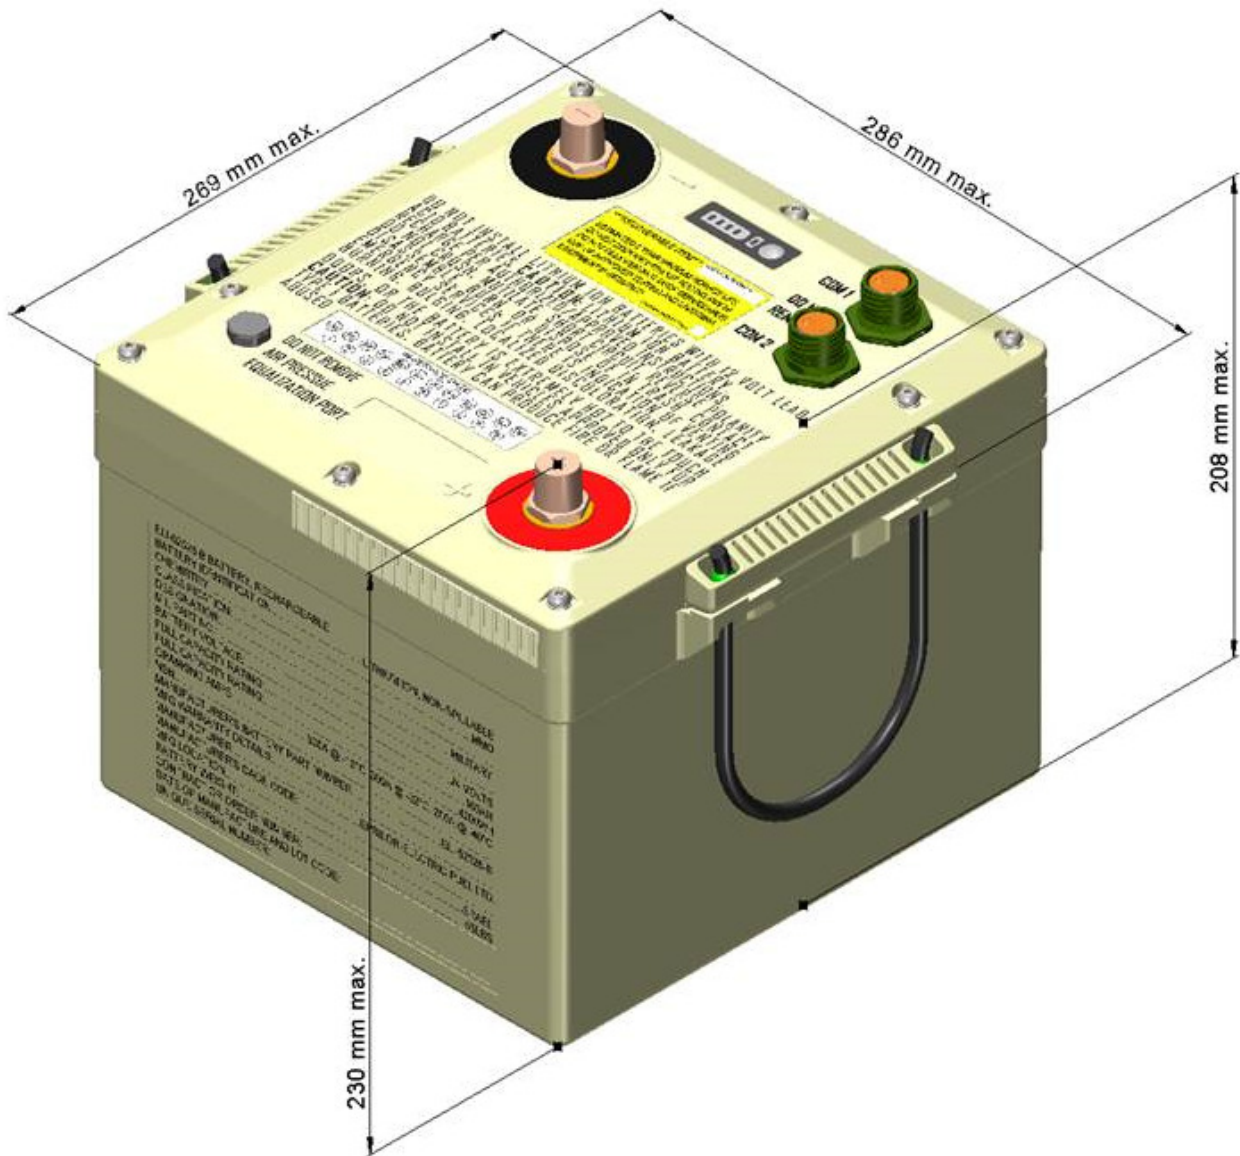

Epsilor

eCastle
1/7 Beaconsfield St
Fyshwick ACT 2609