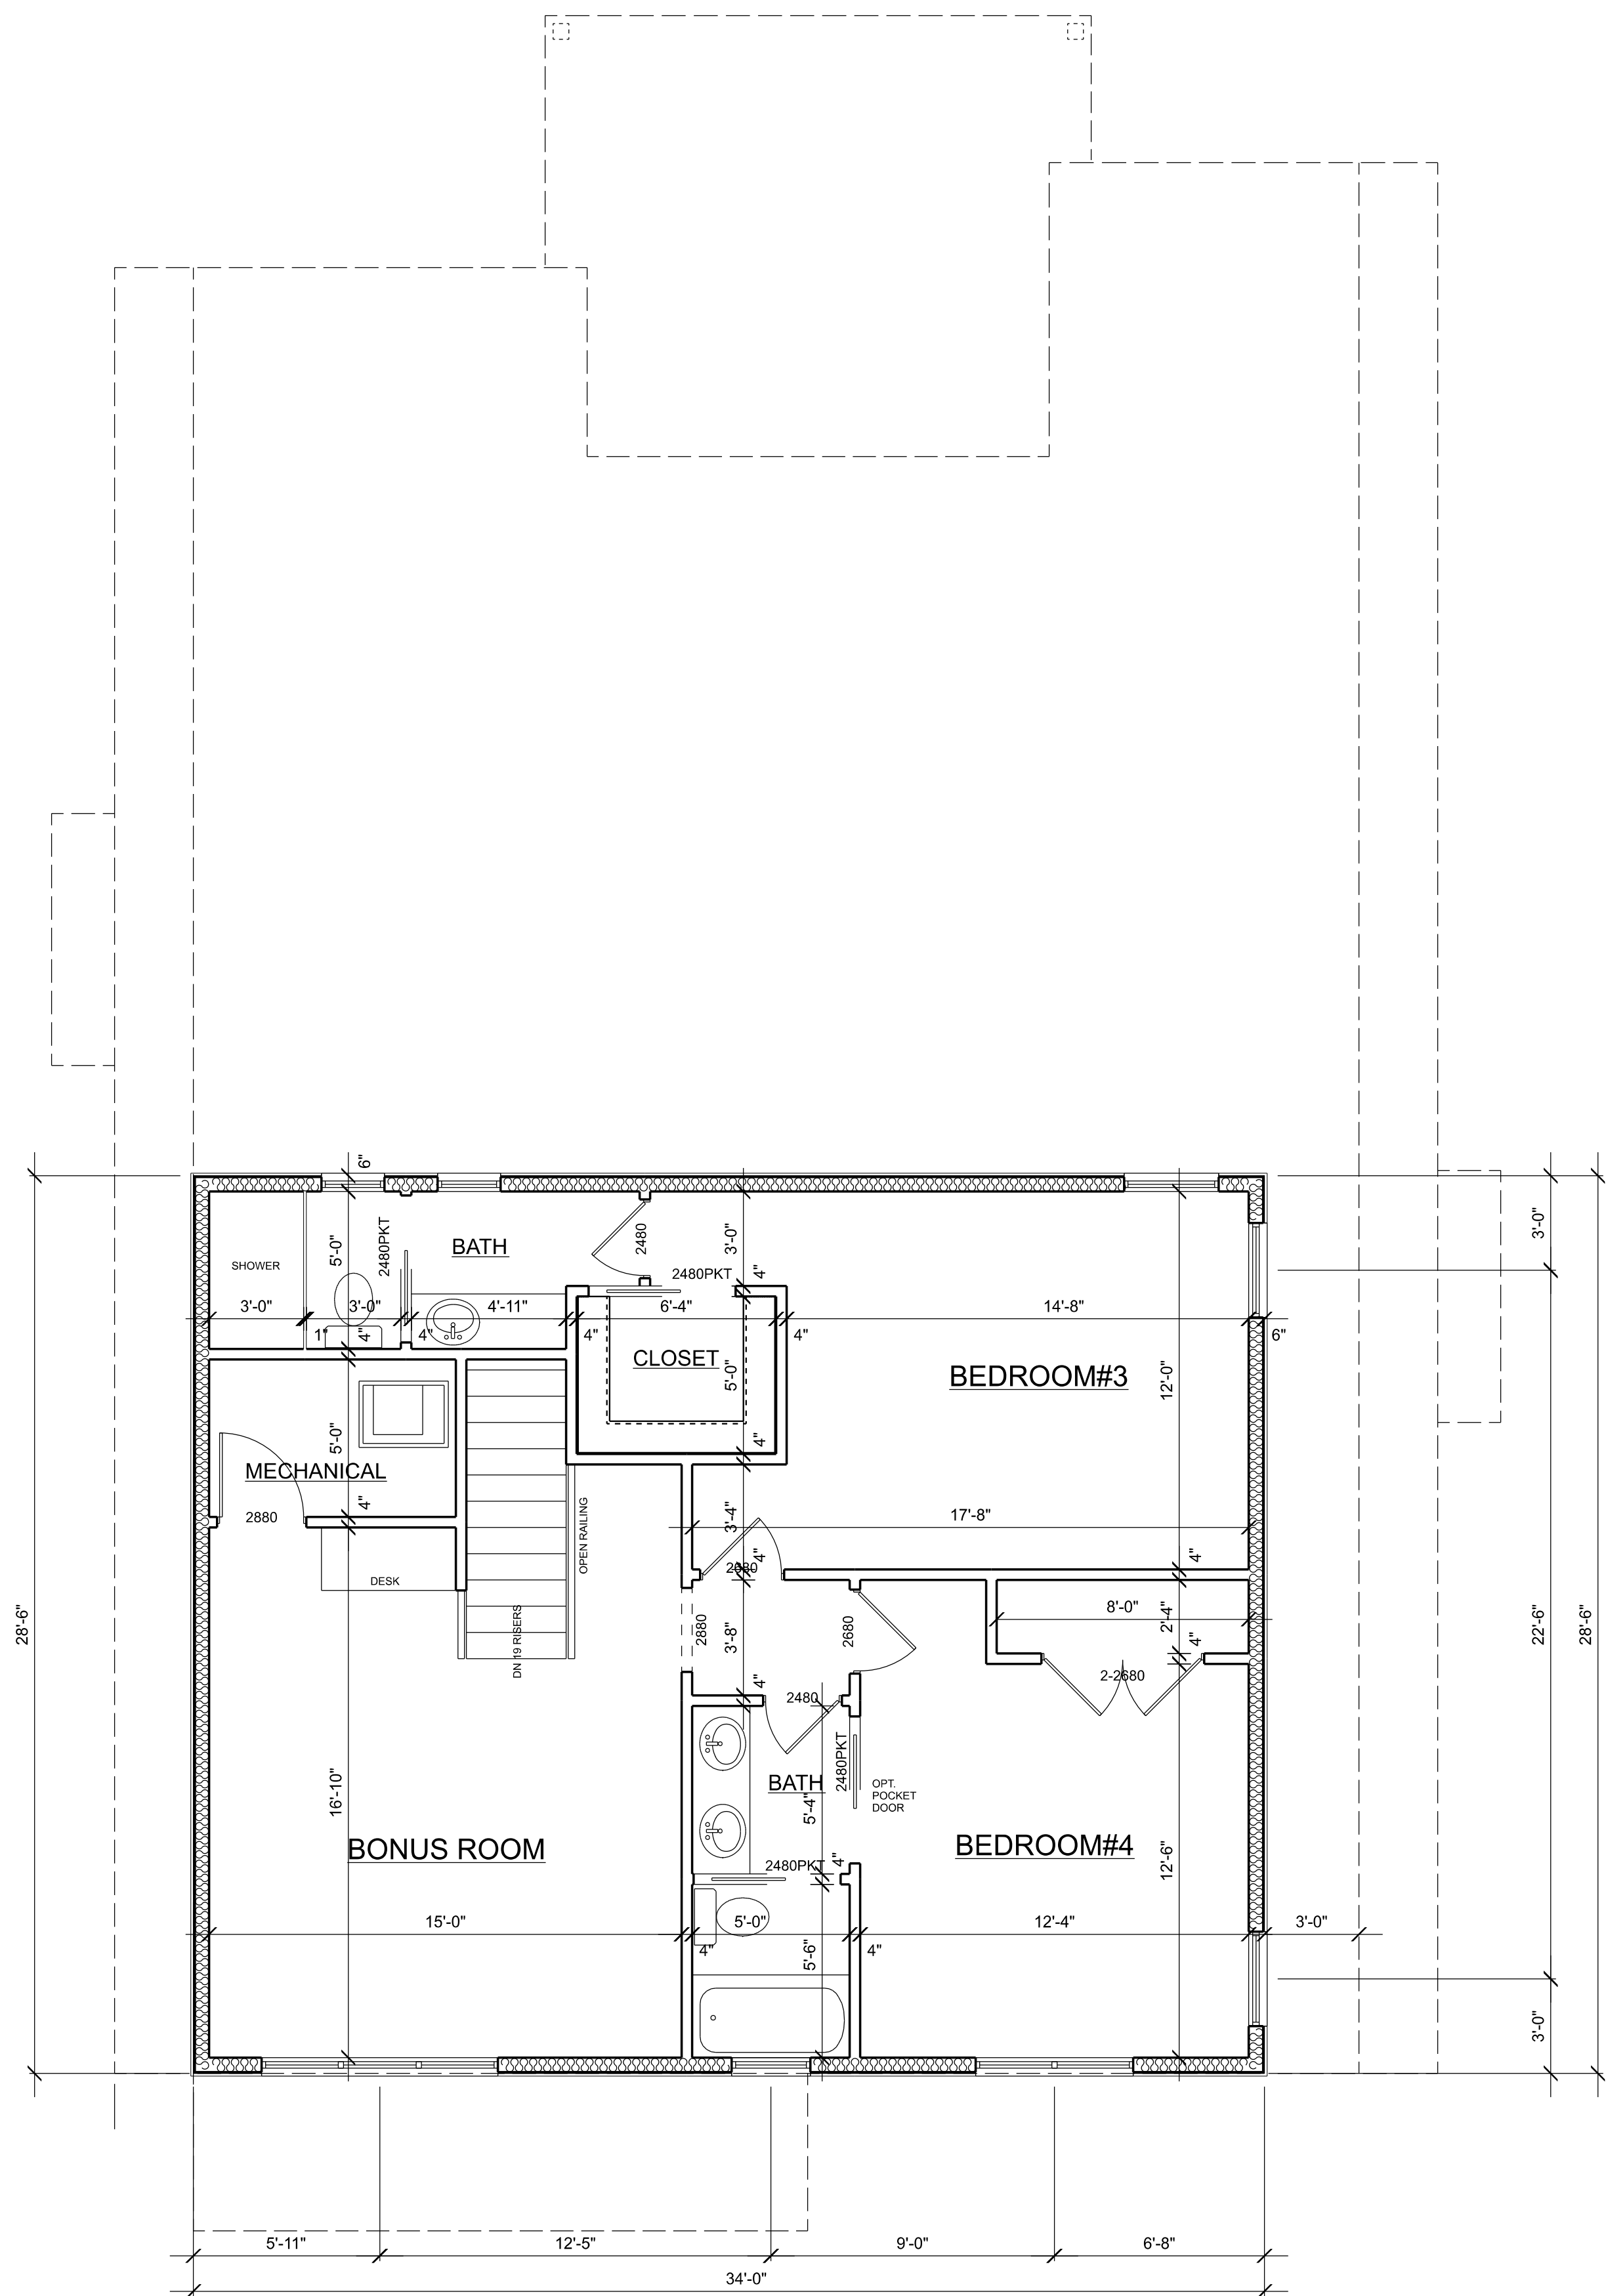

117'-0"

117'-0"

117'-0"