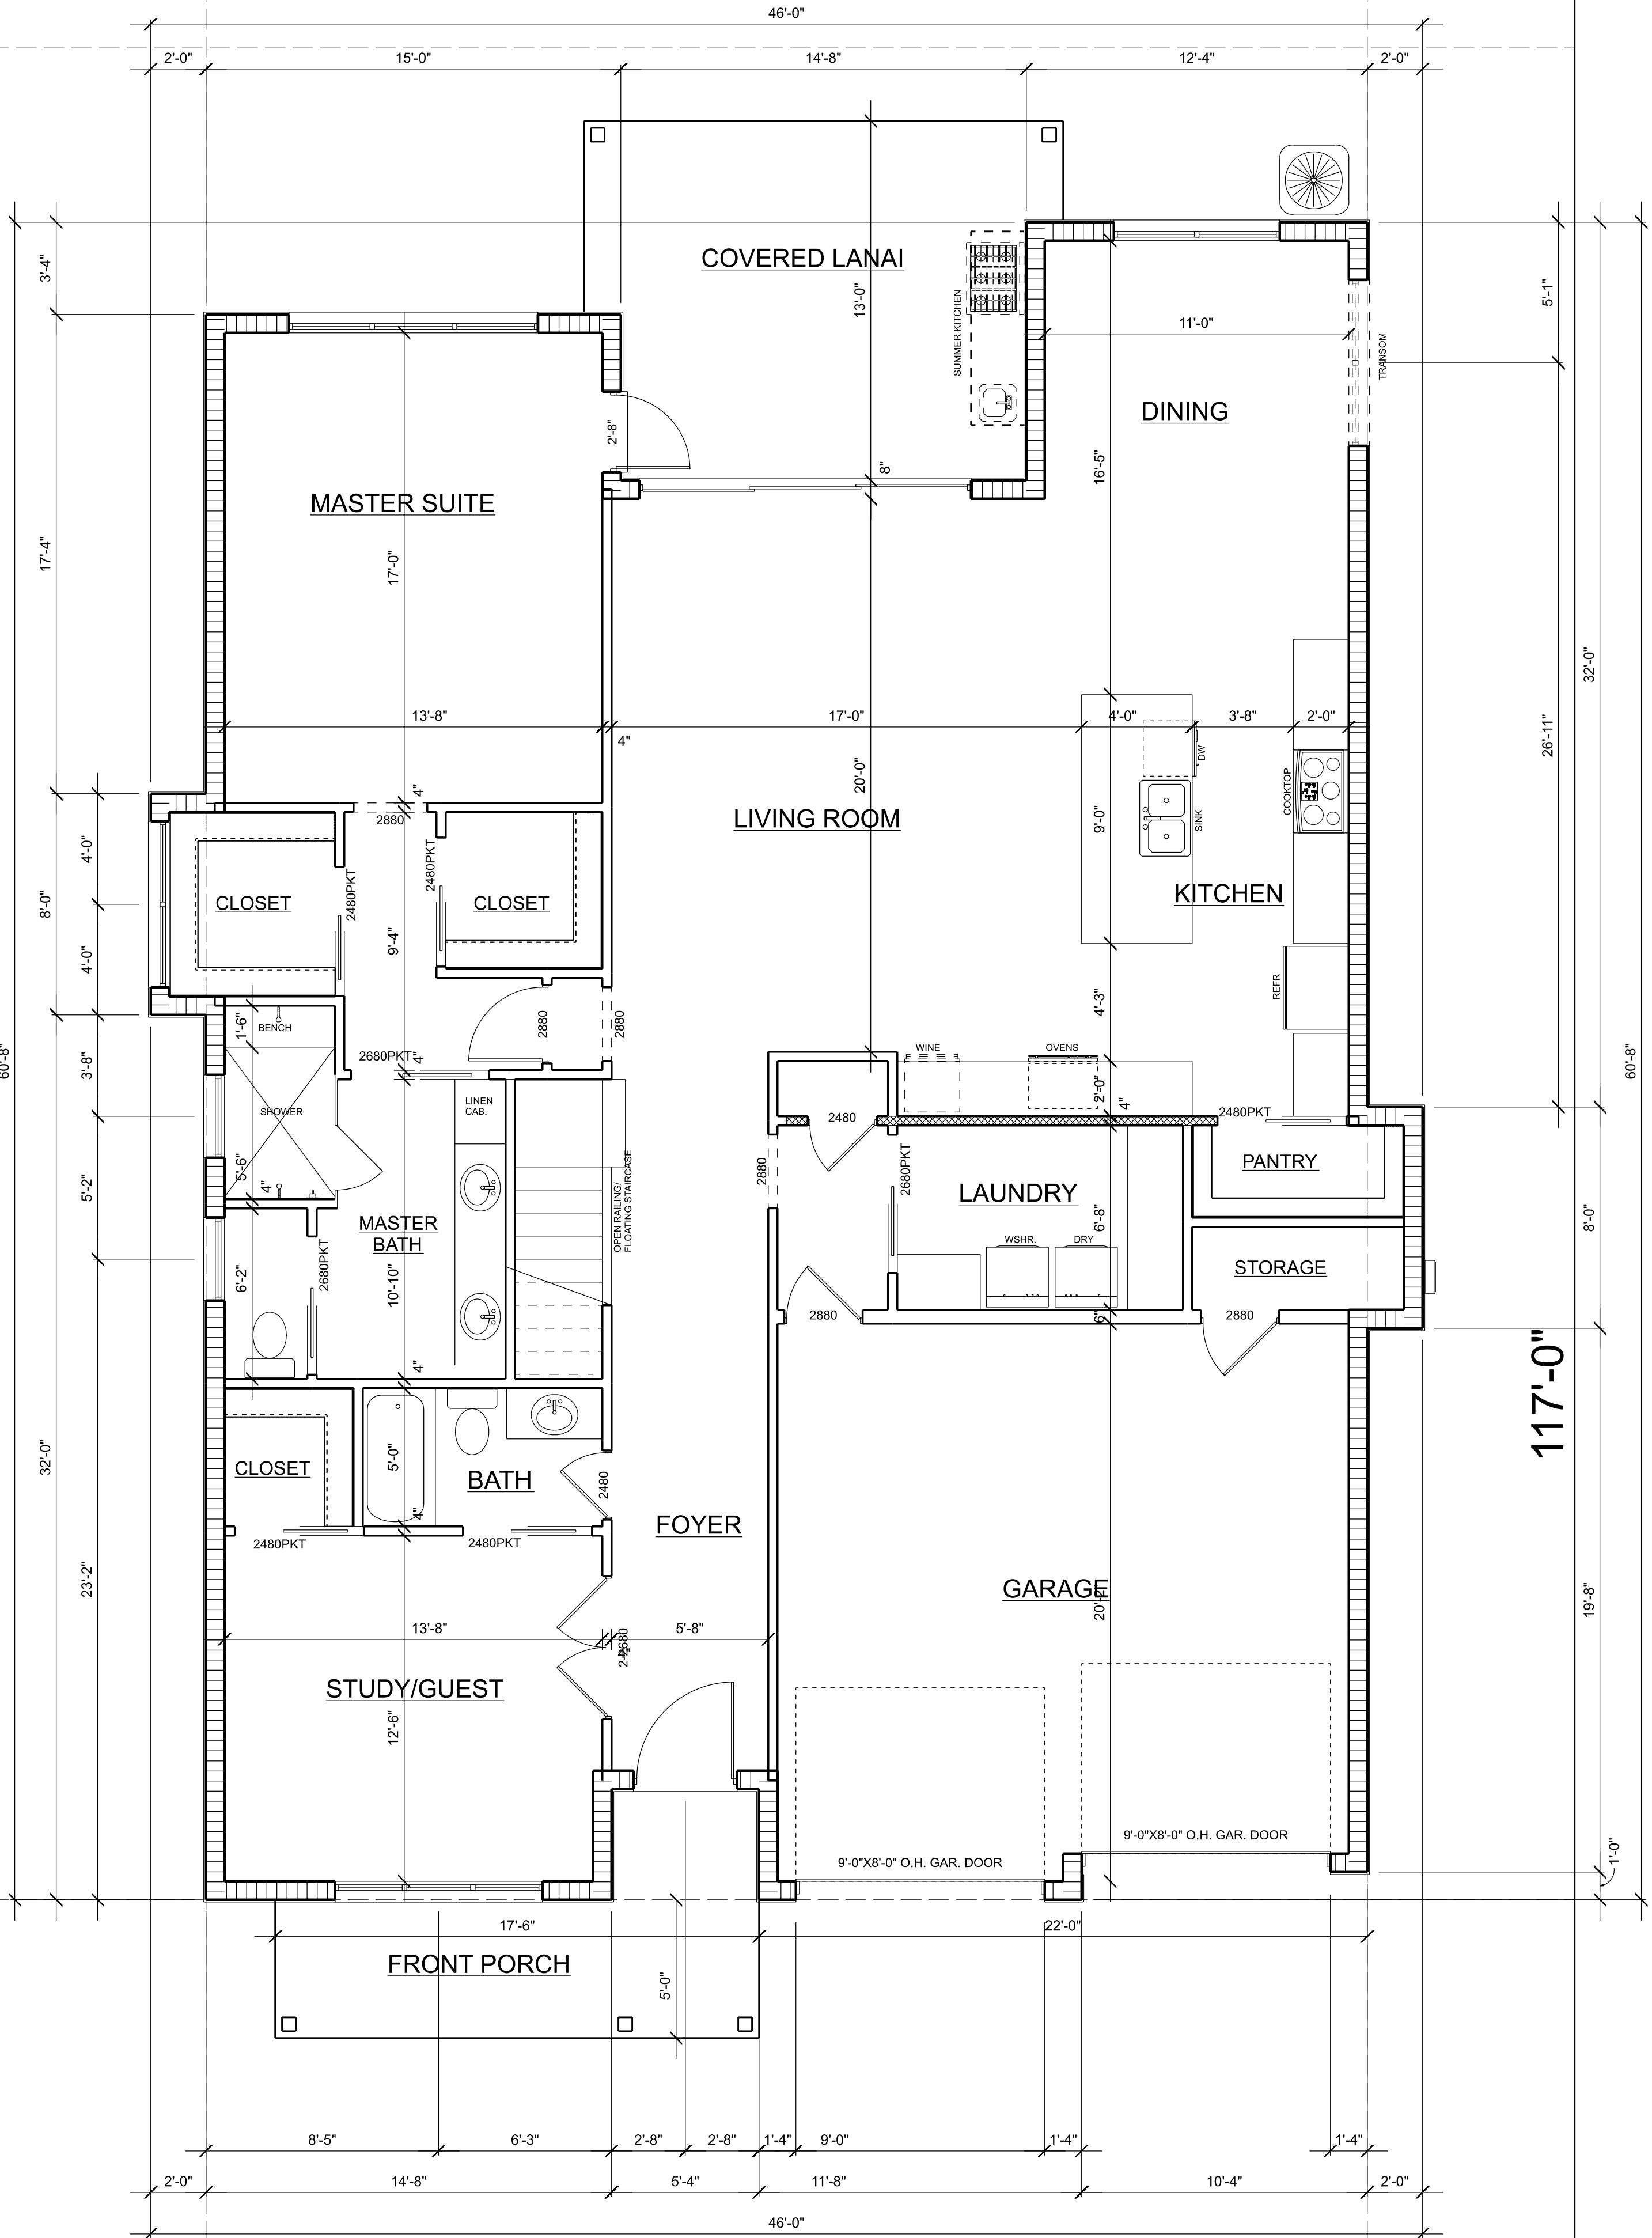

117'-0"

117'-0"