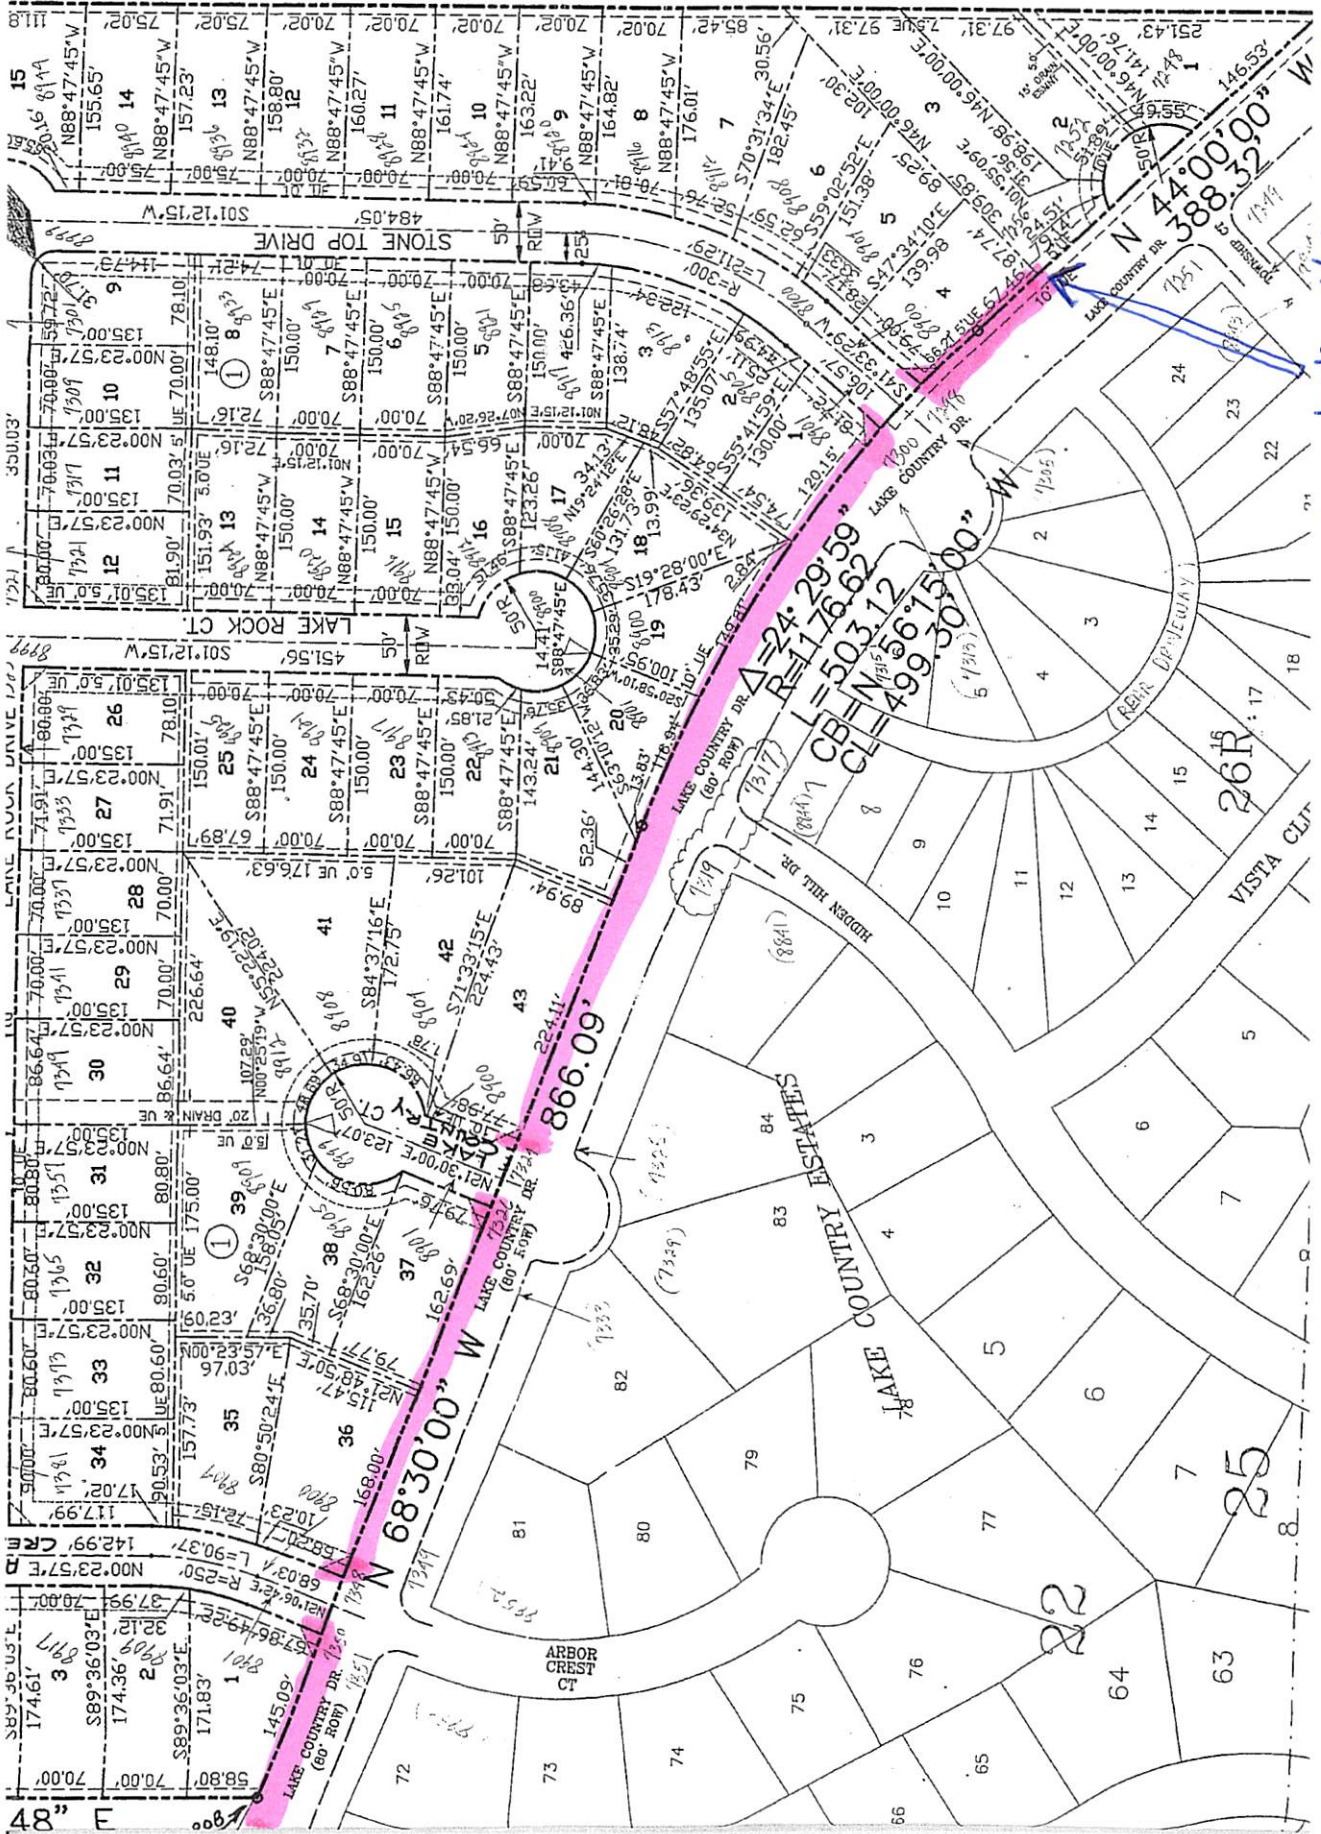

ALL LOTS LOT PLAT - MOWING

S 89°36'03" E 1489.35'

SOUTH 1277.61'

I think the mowing
I stops here at
meter

Handwritten notes in the bottom right corner, including the words "MAY 1964" and "MAY 1964".