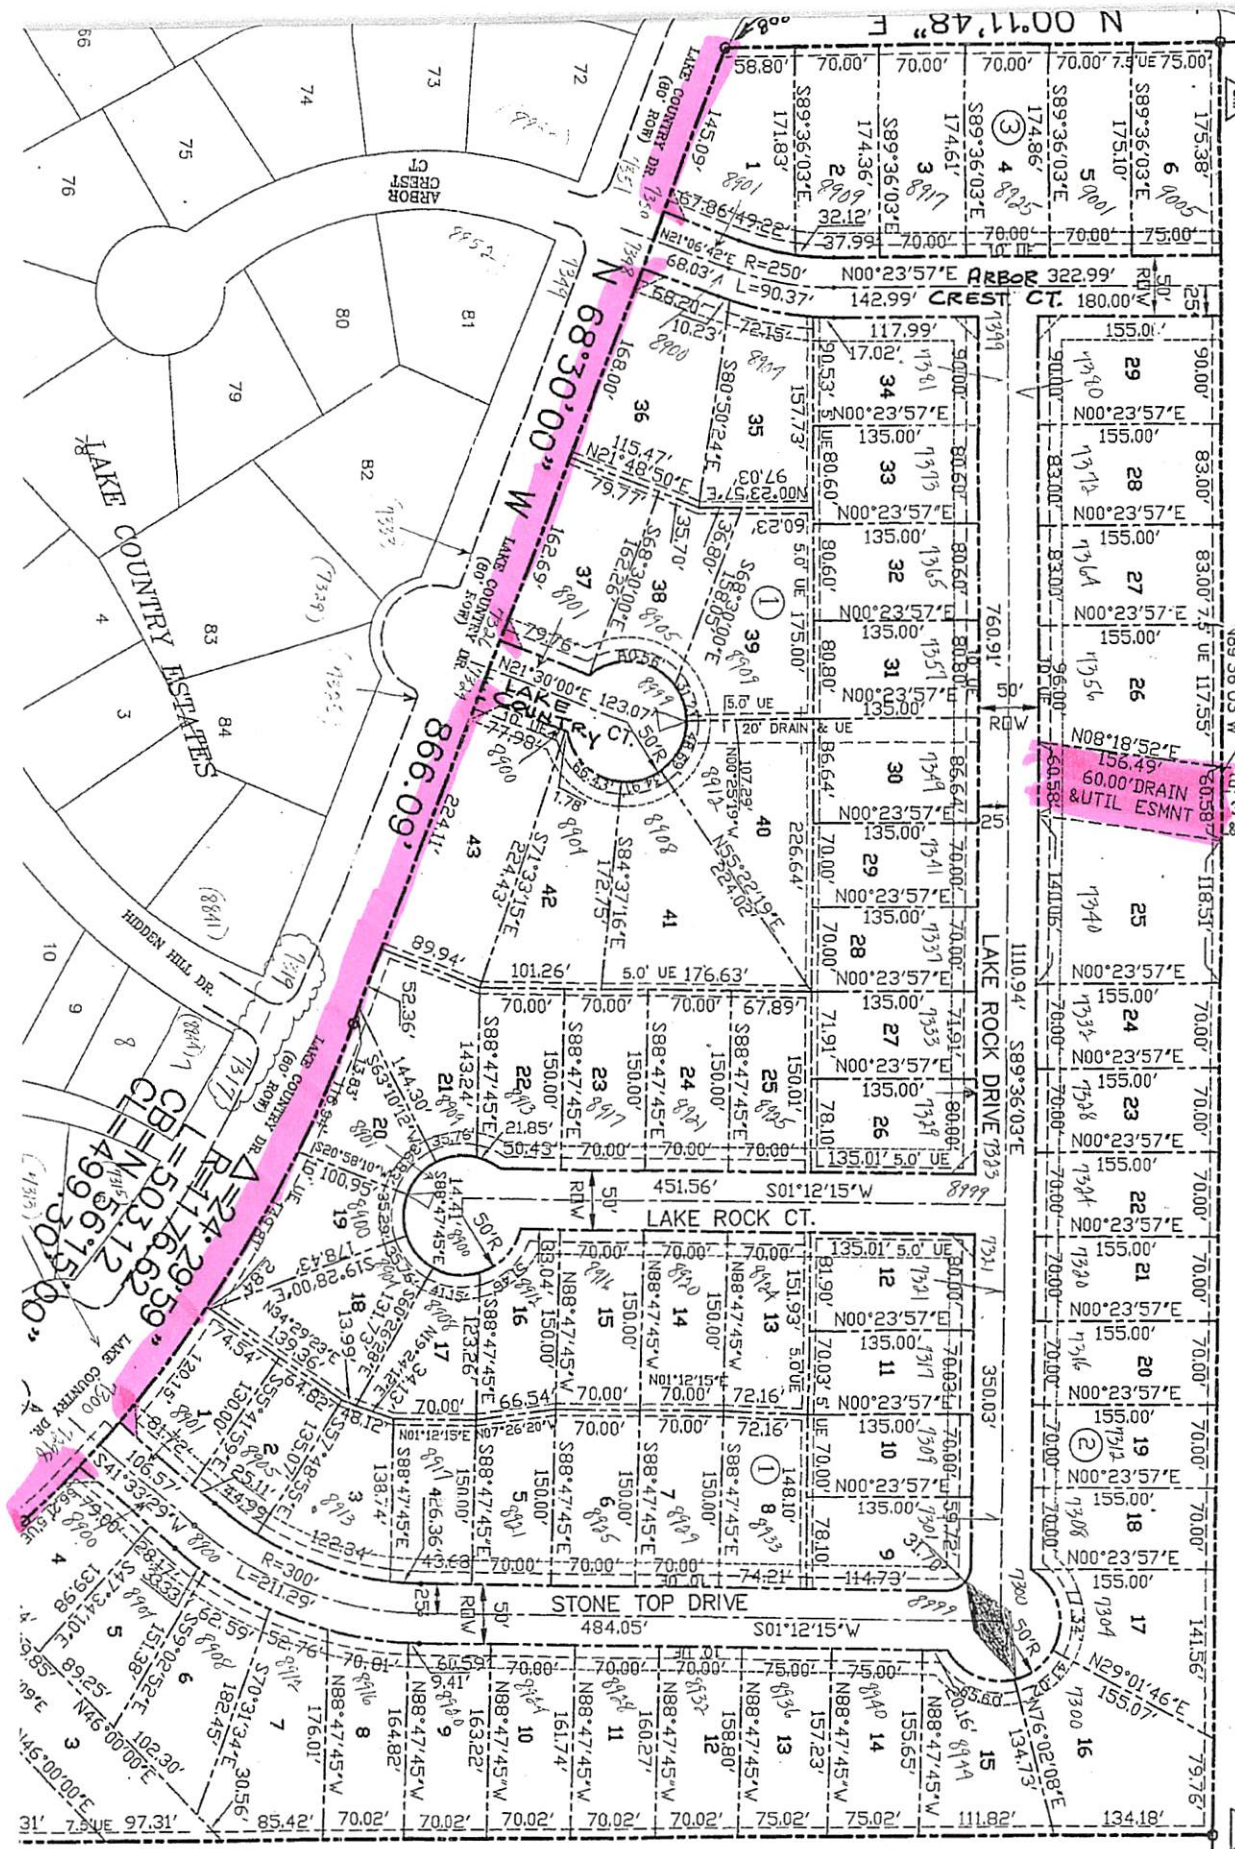

ALL LOTS LOT PLAT - MOWING

S 89°36'03" E 1489.35'

SOUTH 1277.61'

I think the mowing
I stops here at
meter

Handwritten notes in the bottom right corner, including the words "MAY 1964" and "MAY 1964".