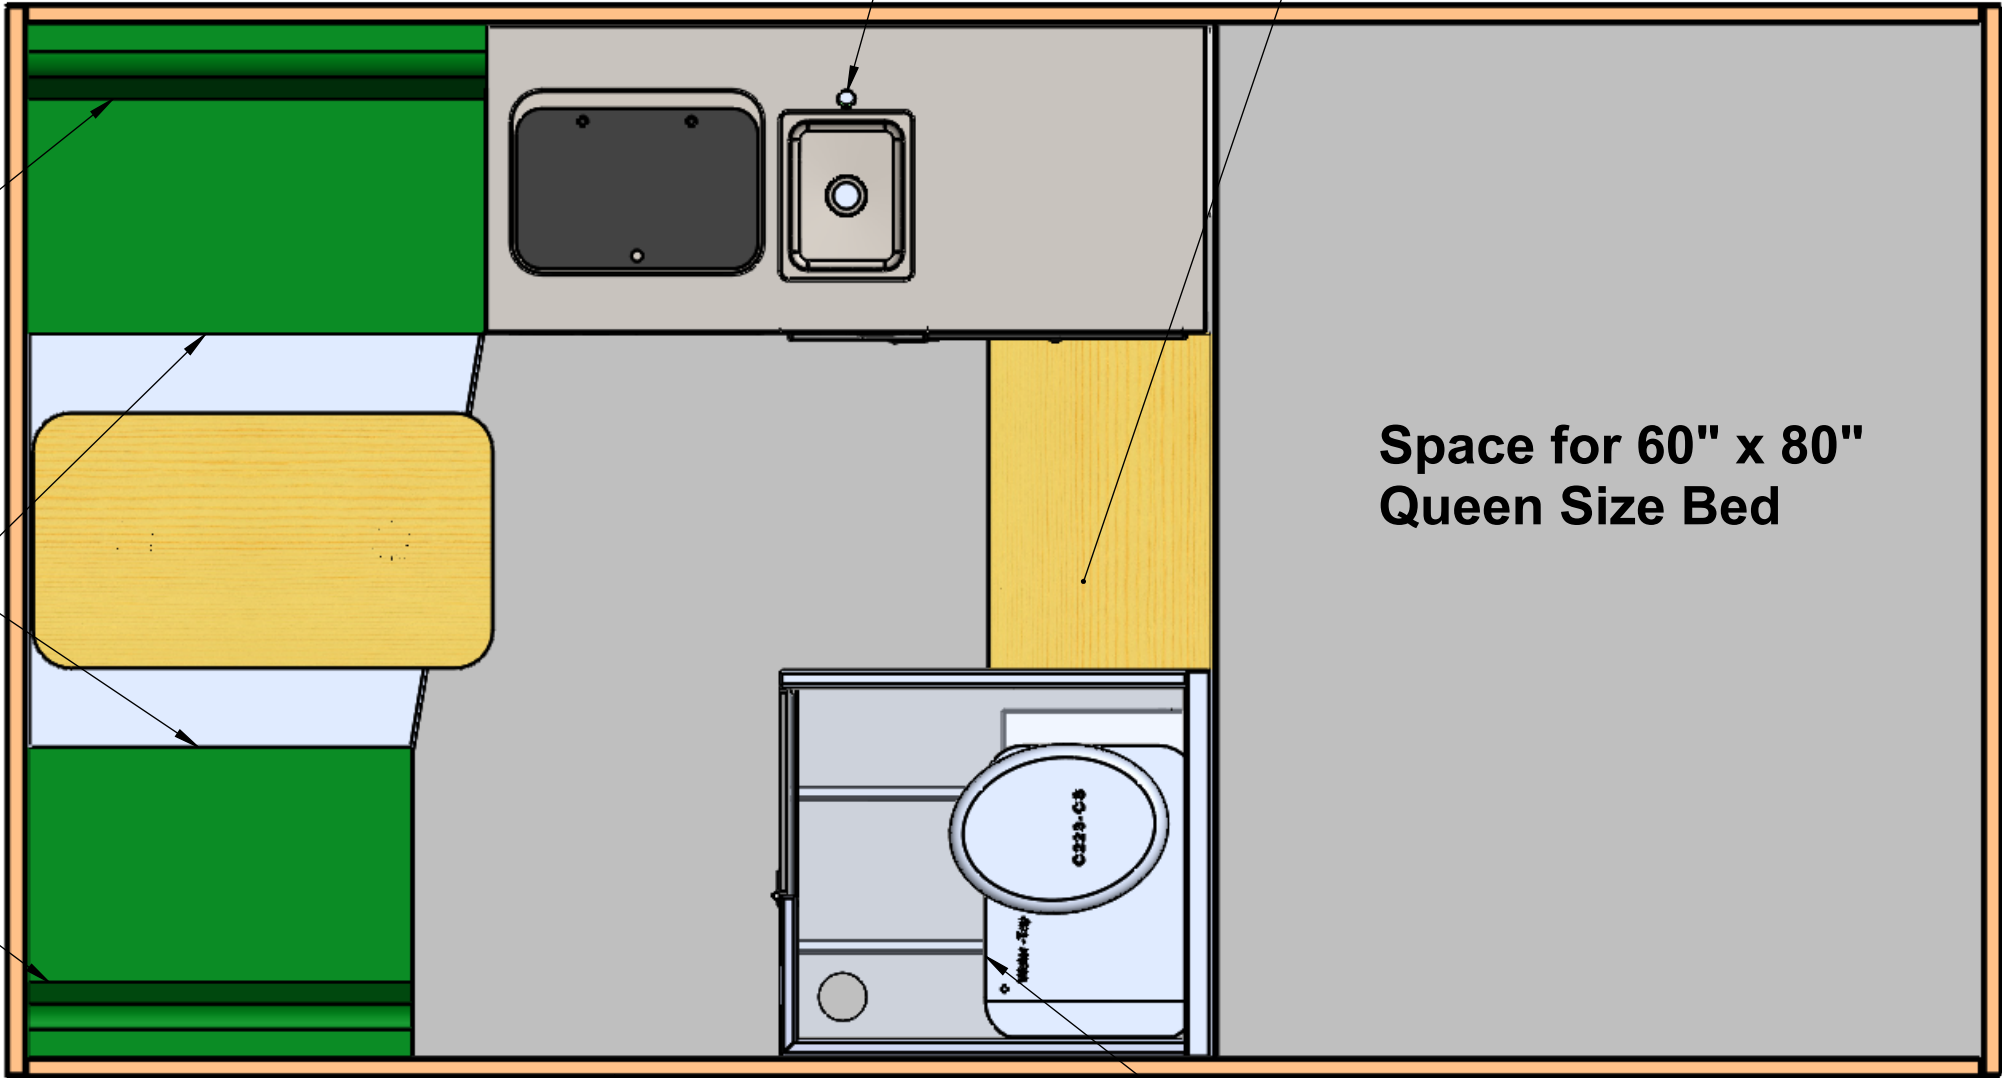

CAMP - HUDSON BAY EDITION

56" x 24" x 37"  
Gally with Sink, Cooktop & Fridge

26" x 17" Step below  
90liter fresh Water Tank

36" Dinette Seat

Rear Dinette Seating  
below Storage space

30" Dinette Seat

Space for 60" x 80"  
Queen Size Bed

(83<sup>7</sup>/<sub>8</sub>" )

Side Entry Door

33" x 30" x 42" Toilet.-  
Showercabinet combination

(92<sup>13</sup>/<sub>16</sub>" )

(156" )