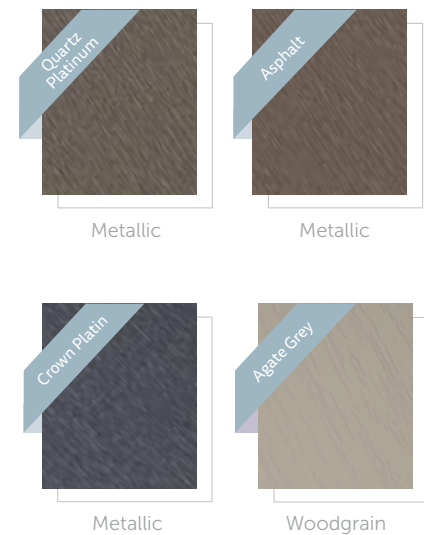

realistic
woodgrain finishes

When
**white's
not right**

Standard Colour Range

Architectural Range

Special order

Fashions change. That's why we offer a wide range of colours to suit most tastes. All colours are available with a white internal finish as standard. Colour both sides is an option. And for those looking for something special, there's the Architectural Range – a selection of subtle metallic and premium woodgrain finishes to provide an extra touch of class.