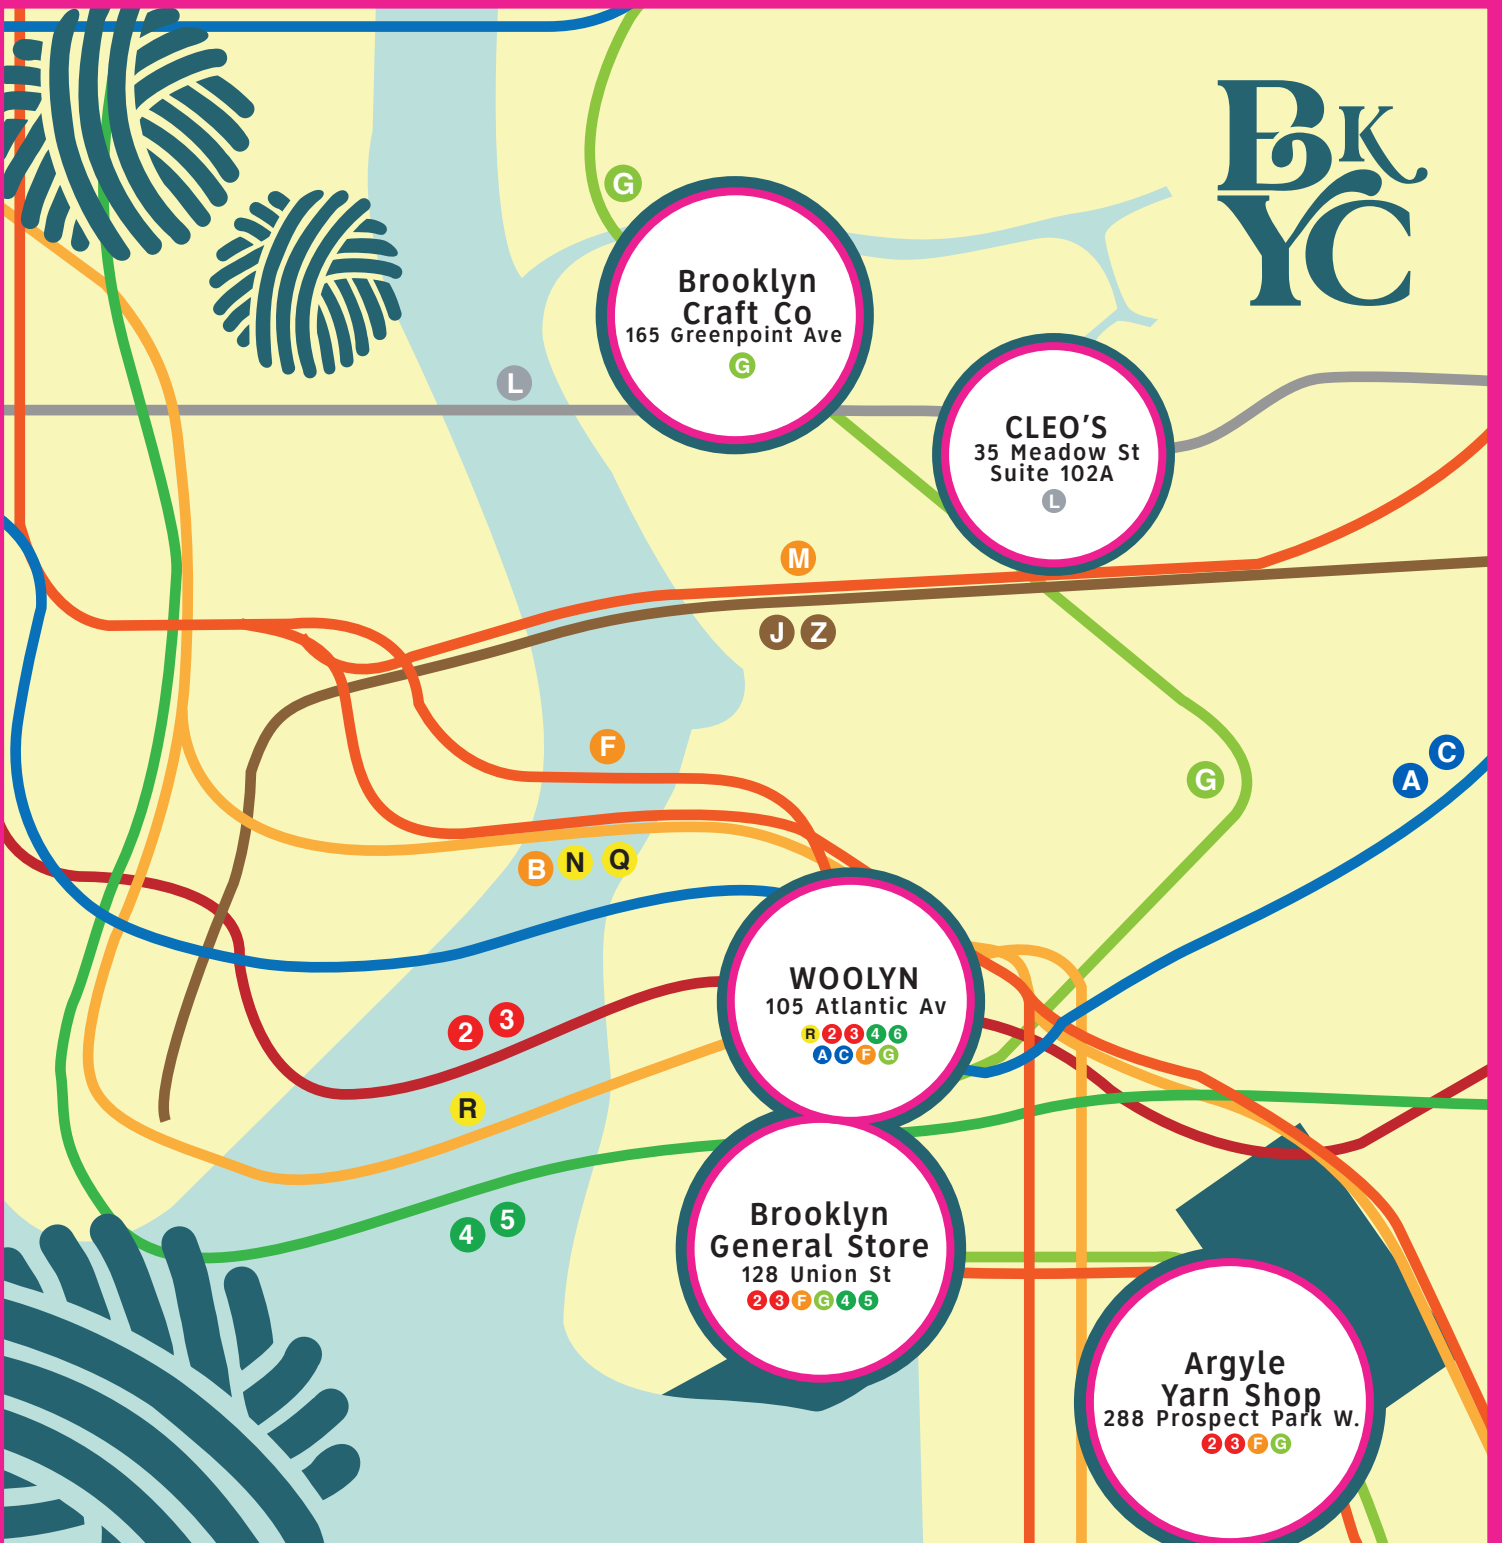

BROOKLYN

YARN CRAWL

April 13 --> 14, 2024

yarncrawl.nyc.com

BK
YC

Brooklyn
Craft Co
165 Greenpoint Ave
G

CLEO'S
35 Meadow St
Suite 102A
L

WOOLYN
105 Atlantic Av
R 2 3 4 6
A C F G

Brooklyn
General Store
128 Union St
2 3 F G 4 5

Argyle
Yarn Shop
288 Prospect Park W.
2 3 F G

SHOPS • HOURS • DISCOUNTS

And where to stop in between!

Crawl Discounts
10% off all yarn,
plus pattern with purchase

Crawl Hours:
Saturday 11a - 7p
Sunday 11a - 6p

Crawl Discounts
10% off except
trunk show items

brooklyngeneral.com
128 Union Street
Brooklyn, NY 11231
(718) 237-7553

Crawl Hours:
Saturday-Sunday 11a - 7p

Crawl Discounts
10% off yarn + fiber
except trunk show items

woolyn.com
105 Atlantic Avenue
Brooklyn, NY 11201
(718) 522-5820

Crawl Hours:
Saturday - Sunday 11a - 6p

THANK YOU TO OUR SPONSORS!

And thank you Malabrigo and Brooklyn Tweed for prize bag donations!