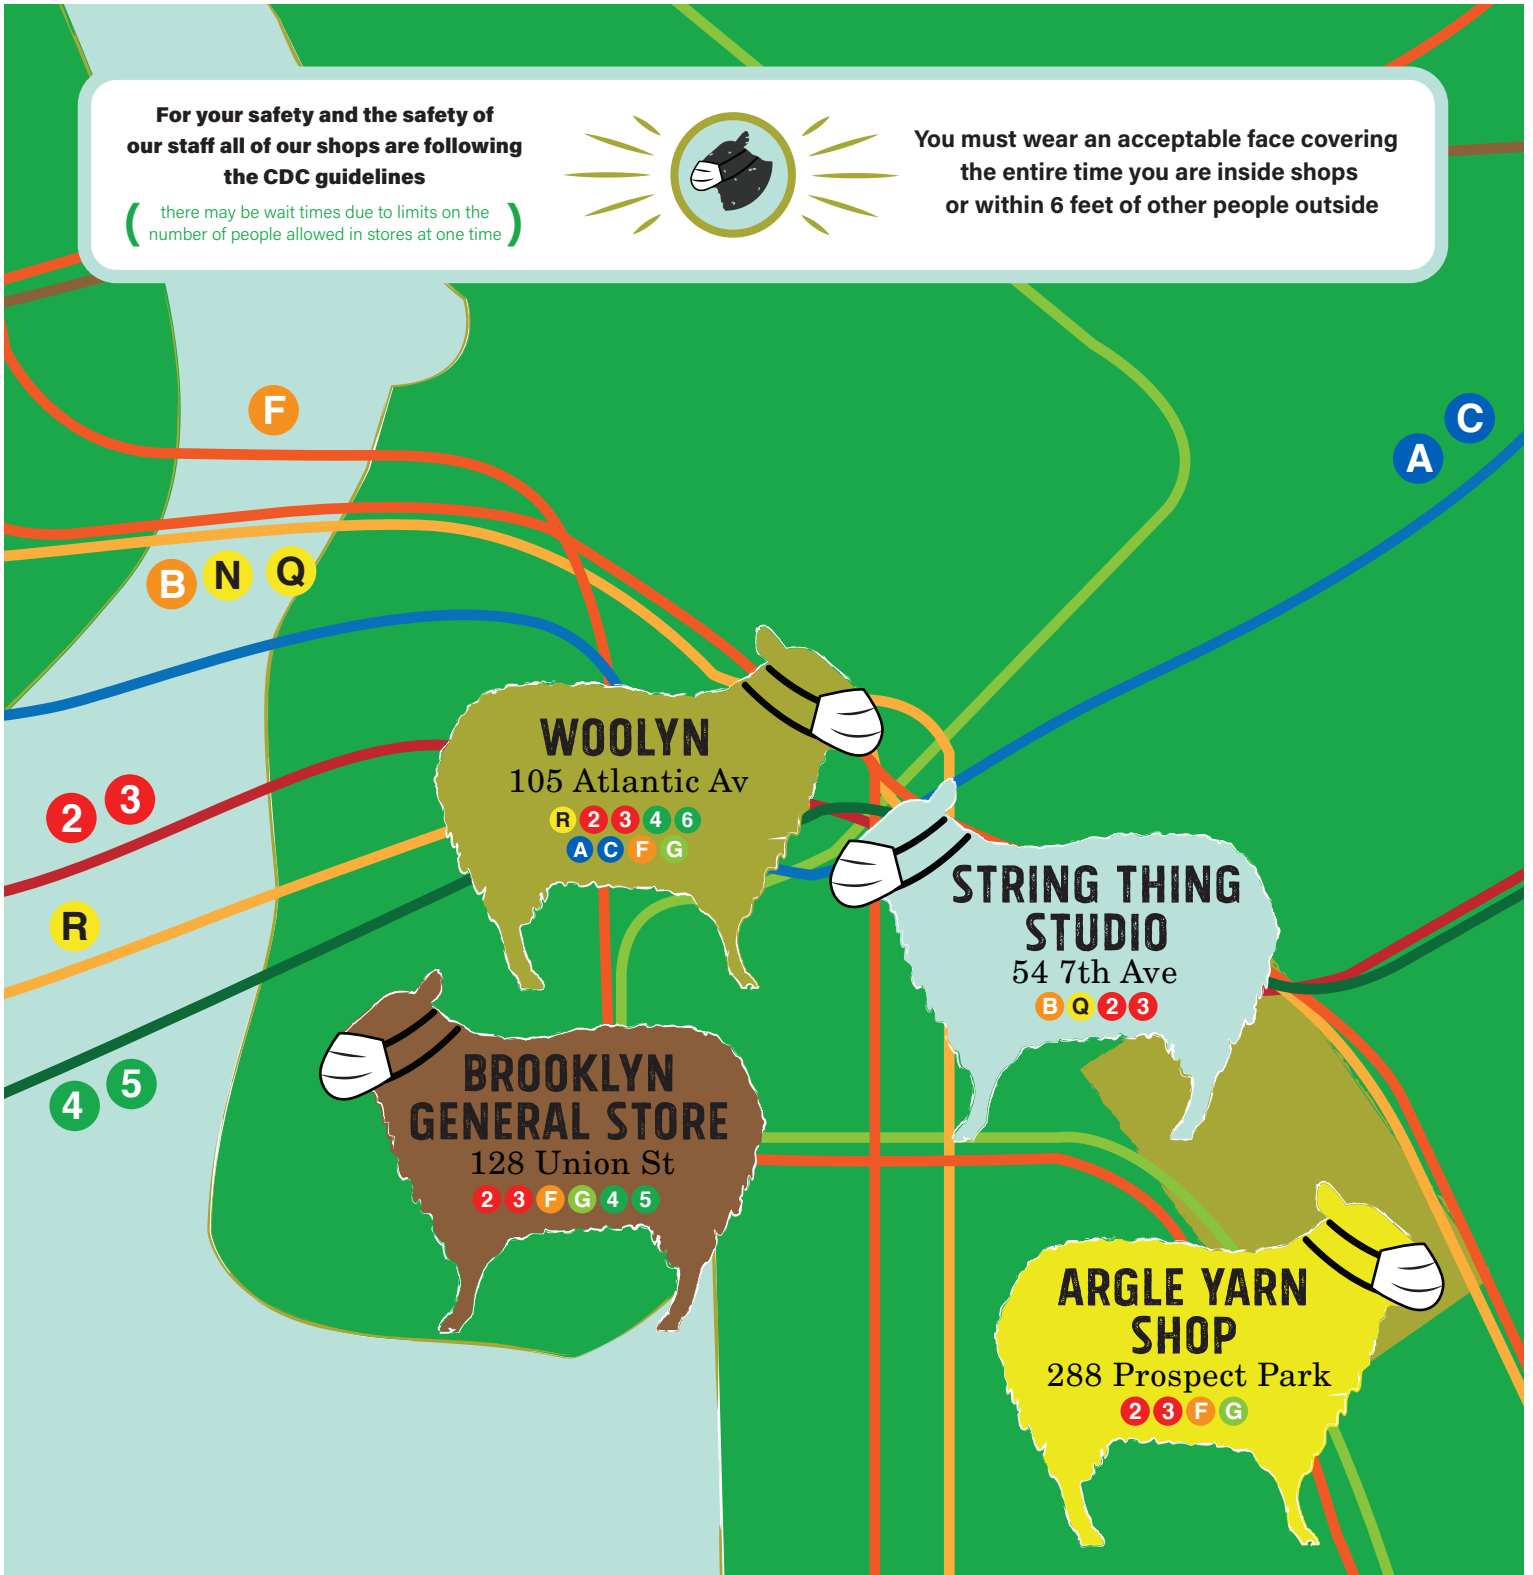

# 2021 BROOKLYN YARN CRAWL

We're so excited to see you again, socially distanced, of course!

Be sure to check out the EVENTS page on our website for all the special event details!

[WWW.YARNCRAWLNYC.COM](http://WWW.YARNCRAWLNYC.COM)

You must wear an acceptable face covering the entire time you are inside shops or within 6 feet of other people outside

### WOOLYN

woolyn.com  
105 Atlantic Avenue  
Brooklyn, NY 11201  
(718) 522-5820

**Crawl Hours**  
Saturdays: 11am-6pm  
Sundays: 11am-6pm  
Monday: Closed  
Tuesday-Friday: 11am-6pm

Drop-ins only with a limit of four customers in store at a time; no appointment required. Virtual appointments available - call store for details.