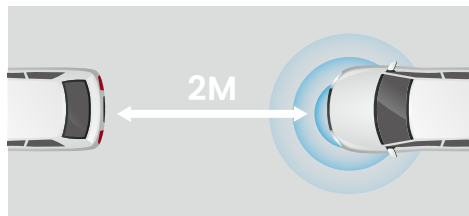

ADAS

Advanced Driver Assistance System

FVSA

When the distance to the vehicle in front of your car is more than 2 meters, dash cam warns you with a beep sound.

FCWS

When the distance between the vehicle in front is too close and the vehicle speed is high, dash cam warns you with a beep sound.

LDWS

If you leave the lane while driving, dash cam warns you with a beep sound.