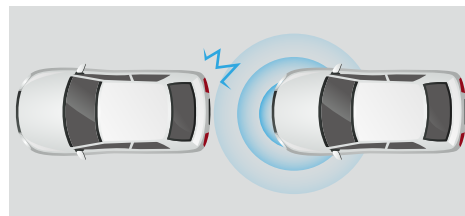

ADAS

Advanced Driver Assistance System

FVSA

When the distance to the vehicle in front of your car is more than 2 meters, dash cam warns you with a beep sound.

FCWS

When the distance between the vehicle in front is too close and the vehicle speed is high, dash cam warns you with a beep sound.

LDWS

If you leave the lane while driving, dash cam warns you with a beep sound.