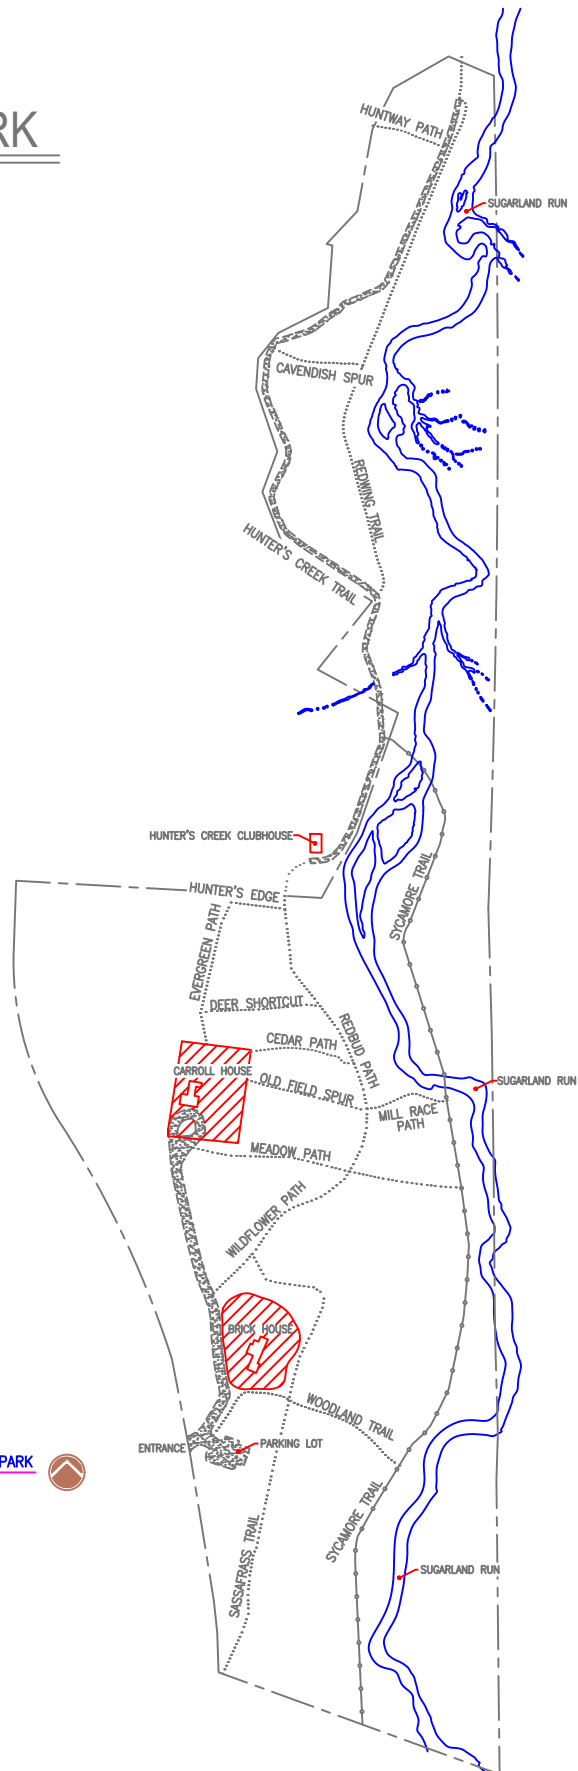

TOWN OF HERNDON
RUNNYMEDE PARK

TRAIL MAP

PRIMARY TRAVEL

ASPHALT

GRAVEL OR NATURAL SURFACES

FOOTPATHS TRAILS

NATURAL SURFACE, GRAVEL OR MULCH

OFF LIMITS

RESERVED FOR OCCUPANTS OF HOUSES

PARK LIMITS