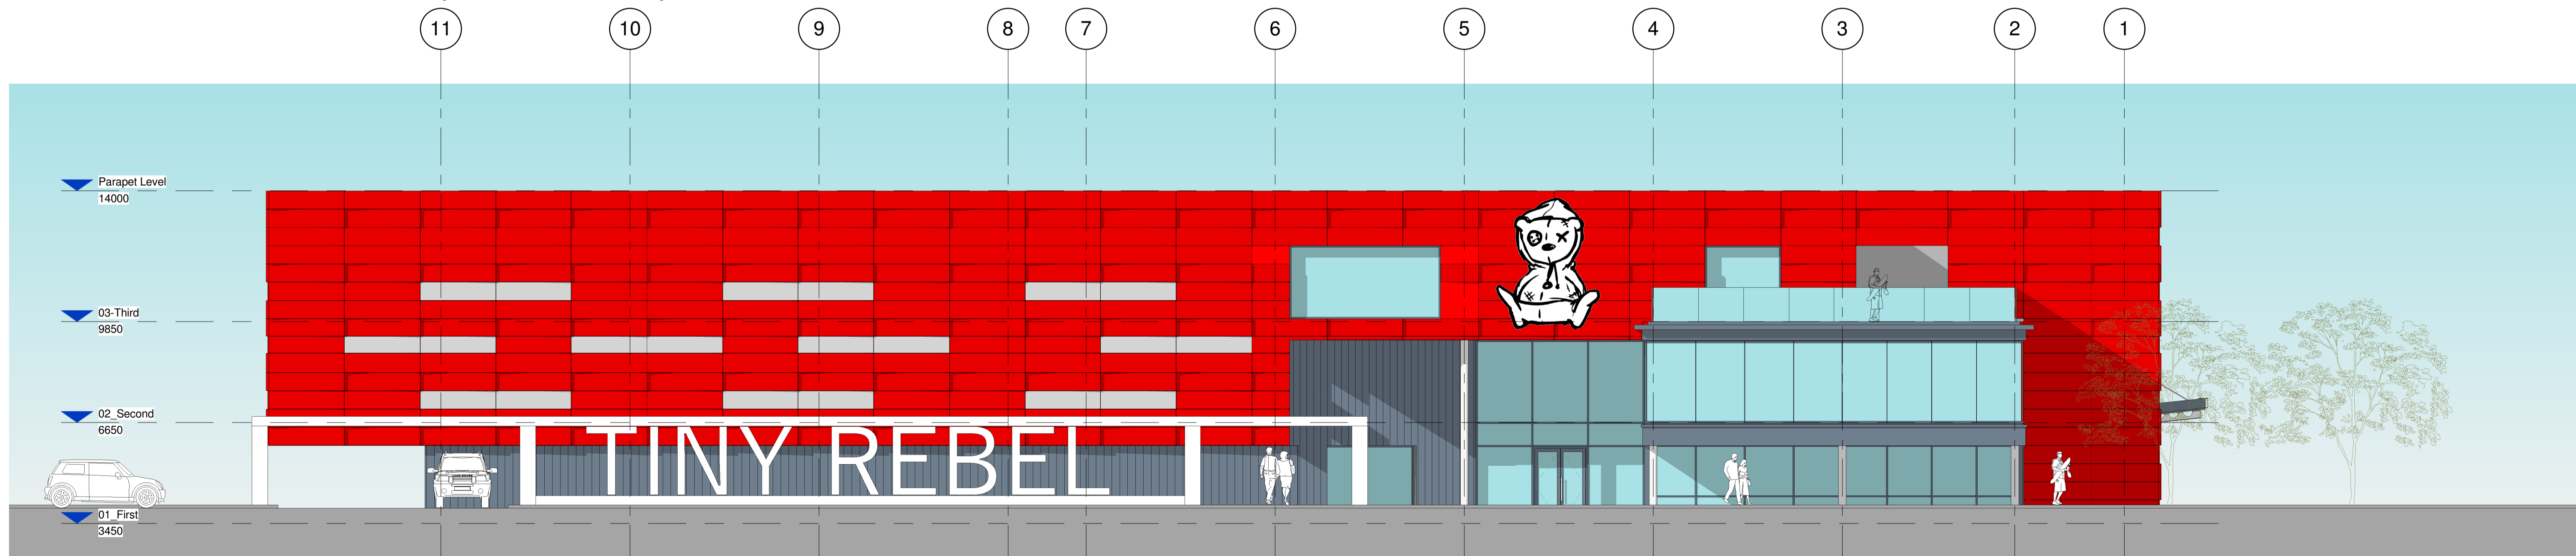

CGI of the Proposed Development

Street Elevation
1 : 100

Proposed Street Elevation & CGI's

Cardiff . Swansea . London

Drawing Number: 18118(05)112

Scale: 1 : 100

www.powelldobson.com @PDArchitects