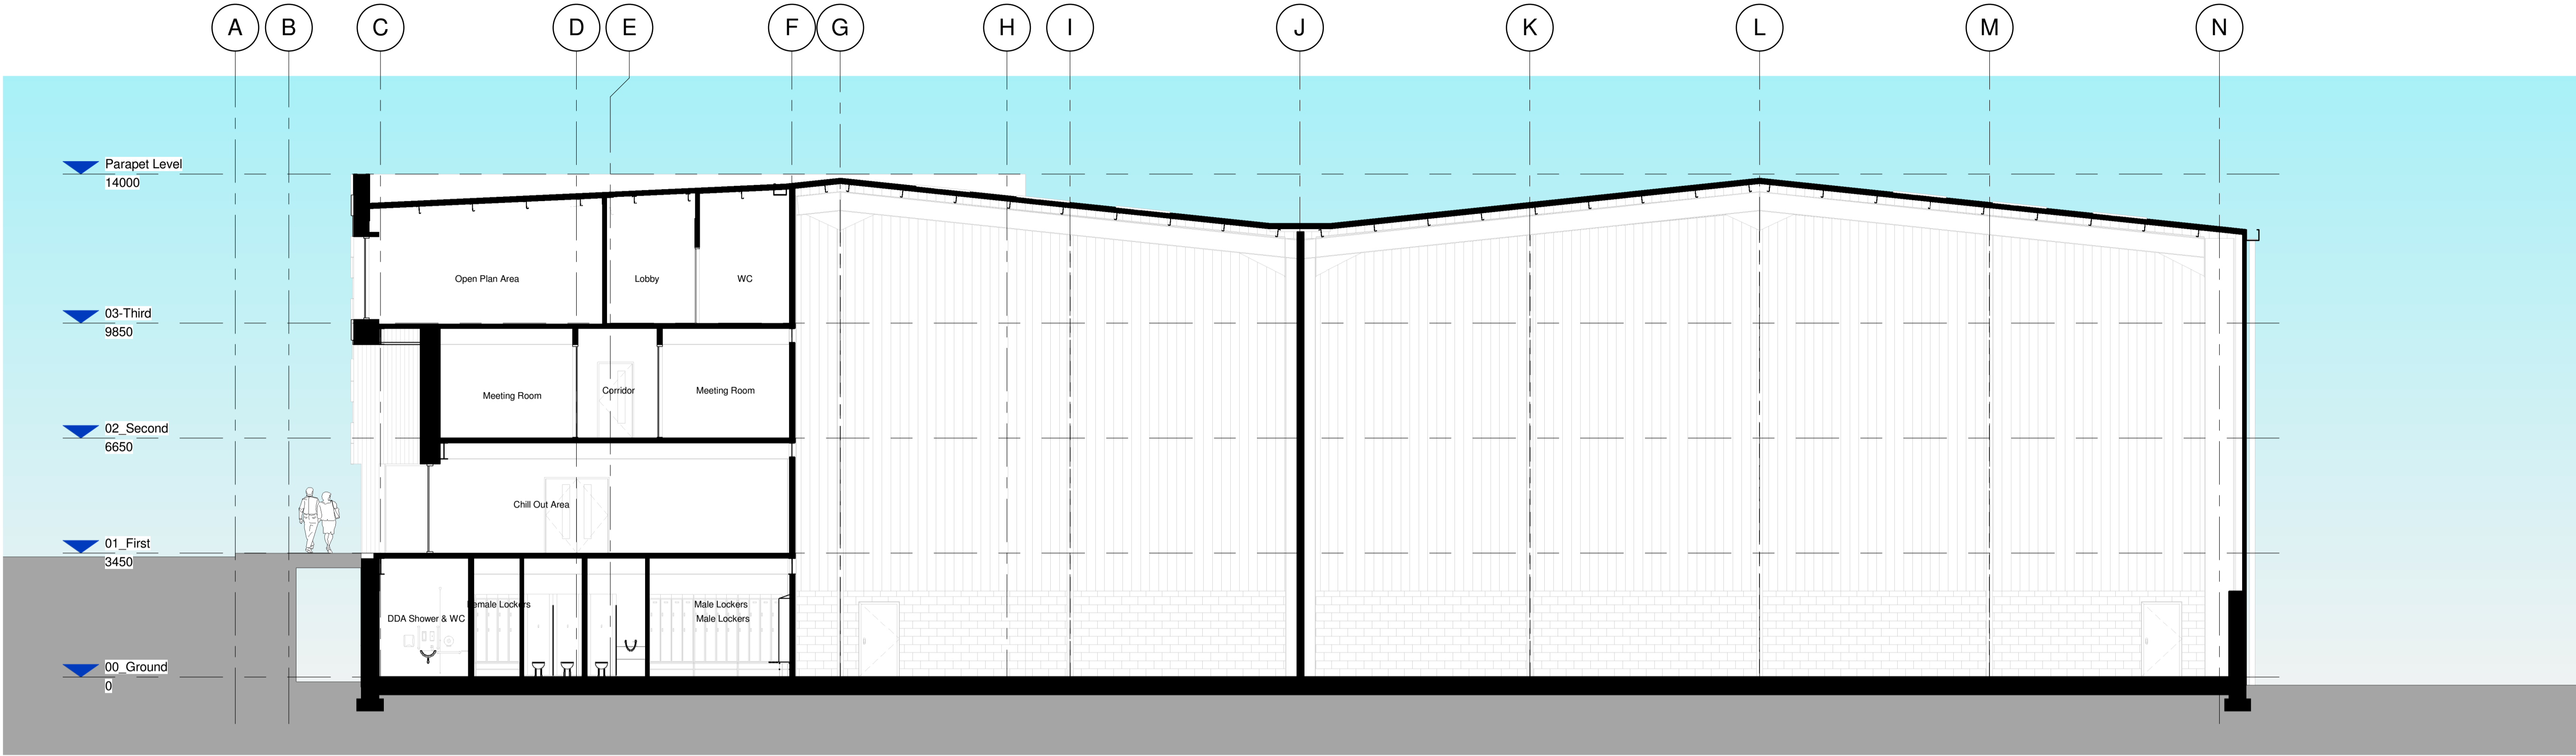

PLANNING Tiny Rebel Brewery - Distribution Warehouse & Offices, Rogerstone. NP10 9FQ

Section A - A
1 : 100