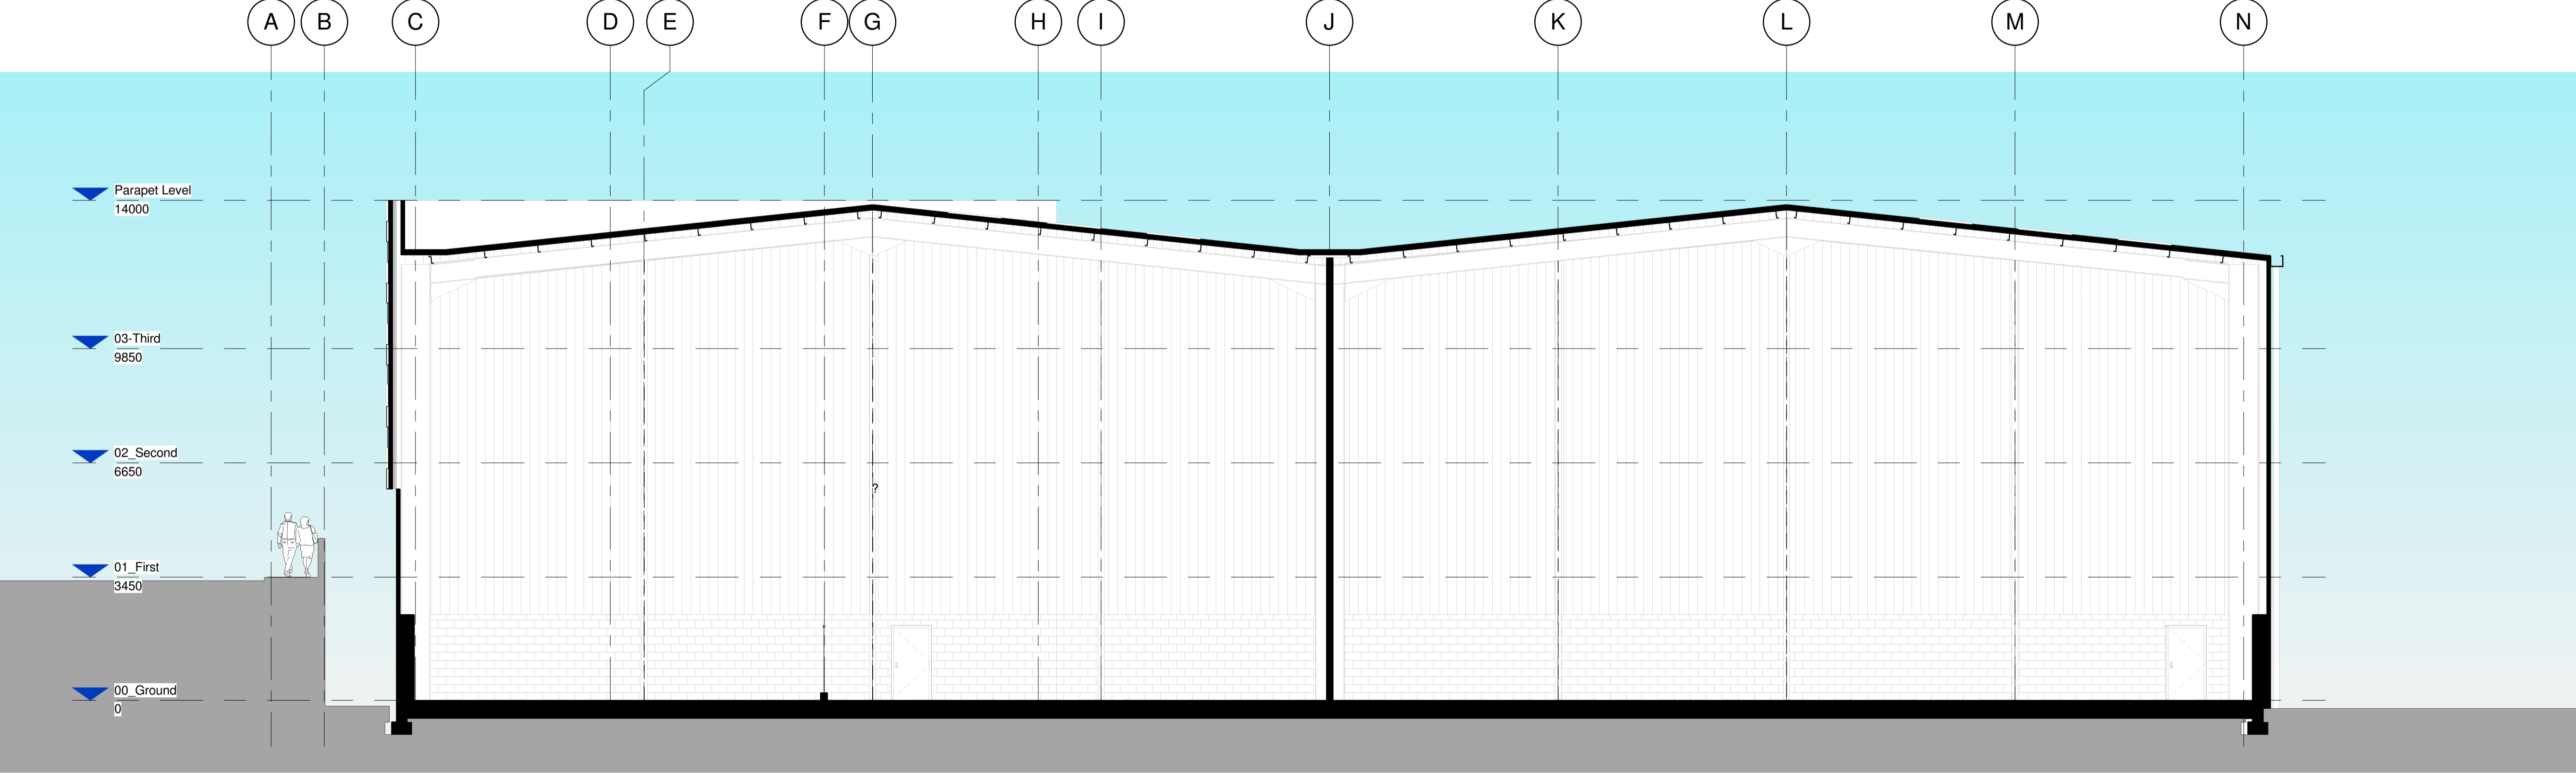

Section B - B
1 : 100