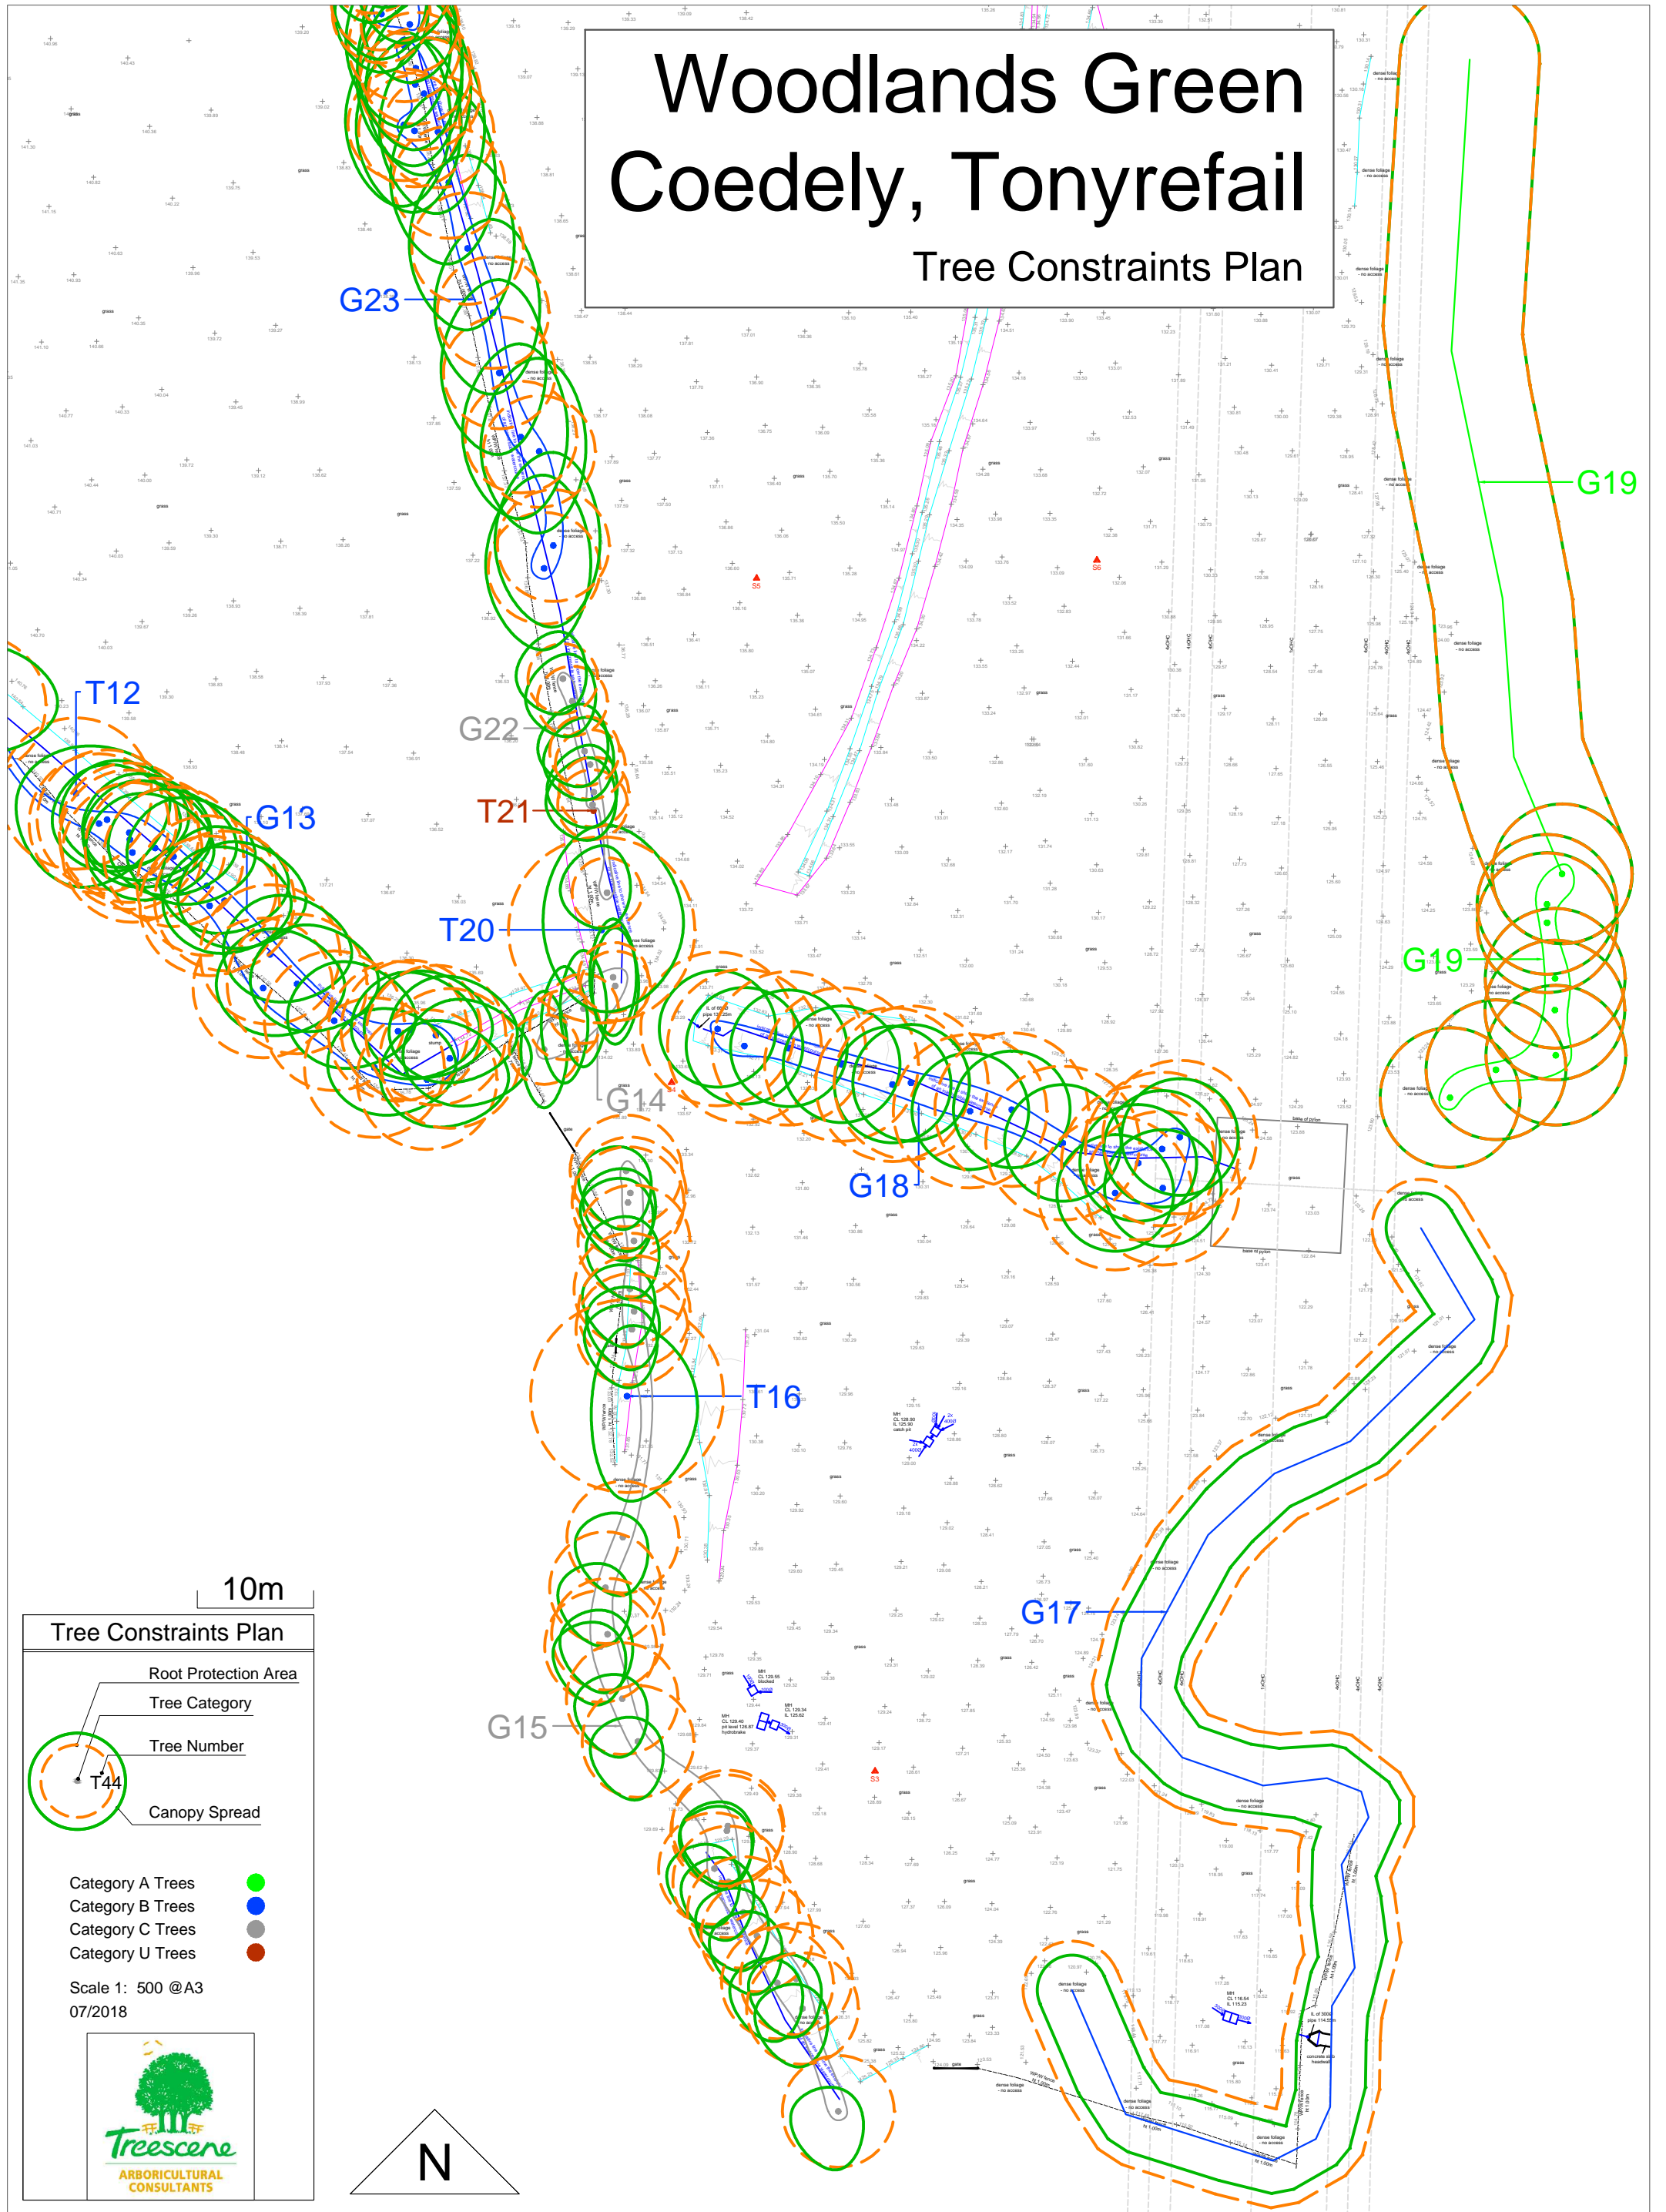

Woodlands Green Coedely, Tonyrefail

Tree Constraints Plan

Tree Constraints Plan

- Root Protection Area
- Tree Category
- Tree Number
- Canopy Spread

Category A Trees ●
 Category B Trees ●
 Category C Trees ●
 Category U Trees ●

Scale 1:1700 @A3
07/2018

Woodlands Green Coedely, Tonyrefail

Tree Constraints Plan

Tree Constraints Plan

- Root Protection Area
- Tree Category
- Tree Number
- Canopy Spread

Category A Trees ●
 Category B Trees ●
 Category C Trees ●
 Category U Trees ●

Scale 1: 500 @A3
07/2018

Woodlands Green Coedely, Tonyrefail Tree Constraints Plan

10m

Tree Constraints Plan

- Category A Trees ●
- Category B Trees ●
- Category C Trees ●
- Category U Trees ●

Scale 1: 500 @ A3
07/2018

Tree Constraints Plan

- Category A Trees ●
- Category B Trees ●
- Category C Trees ●
- Category U Trees ●

Scale 1: 500 @A3
07/2018

10m

Woodlands Green Coedely, Tonyrefail Tree Constraints Plan

N

Woodlands Green Coedely, Tonyrefail