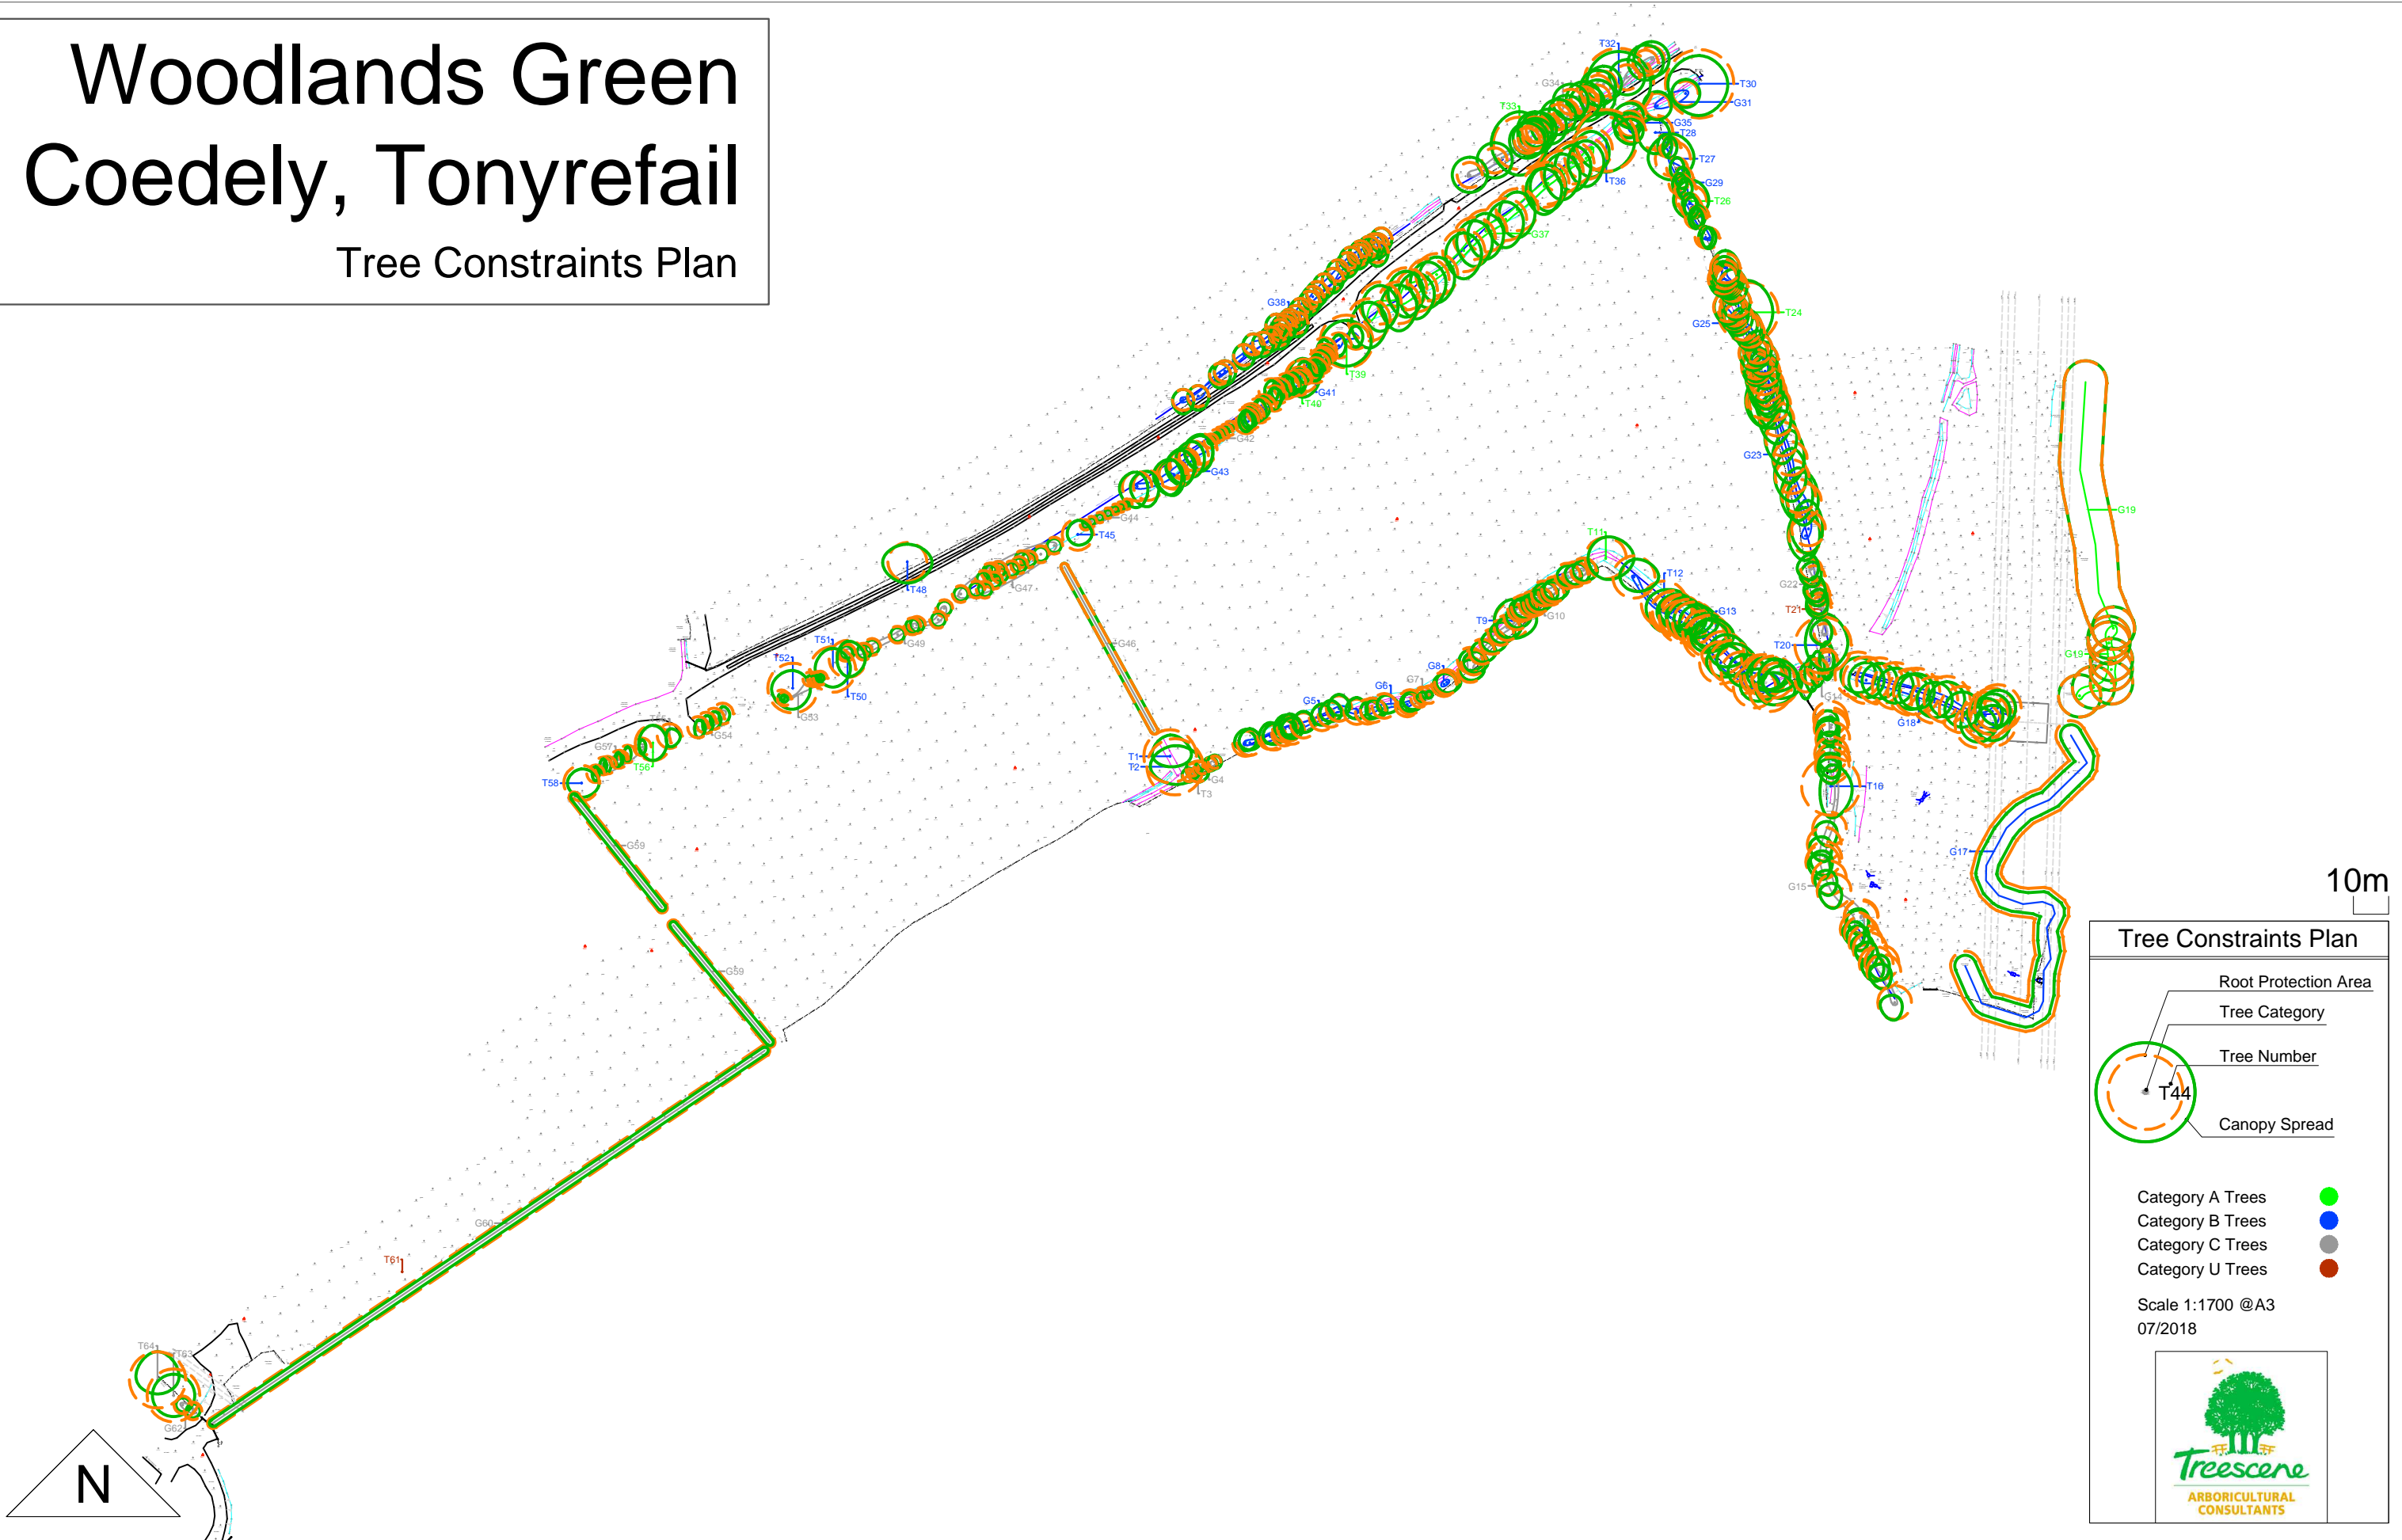

Woodlands Green Coedely, Tonyrefail

Tree Constraints Plan

Tree Constraints Plan

- Root Protection Area
- Tree Category
- Tree Number
- Canopy Spread

Category A Trees ●
 Category B Trees ●
 Category C Trees ●
 Category U Trees ●

Scale 1:1700 @A3
07/2018

Woodlands Green Coedely, Tonyrefail

Tree Constraints Plan

Tree Constraints Plan

- Root Protection Area
- Tree Category
- Tree Number
- Canopy Spread

Category A Trees ●
 Category B Trees ●
 Category C Trees ●
 Category U Trees ●

Scale 1: 500 @A3
07/2018

Woodlands Green Coedely, Tonyrefail Tree Constraints Plan

10m

Tree Constraints Plan

- Category A Trees ●
- Category B Trees ●
- Category C Trees ●
- Category U Trees ●

Scale 1: 500 @ A3
07/2018

Tree Constraints Plan

Tree Constraints Plan

- Category A Trees ●
- Category B Trees ●
- Category C Trees ●
- Category U Trees ●

Scale 1: 500 @A3
07/2018

10m

Woodlands Green Coedely, Tonyrefail

Tree Constraints Plan