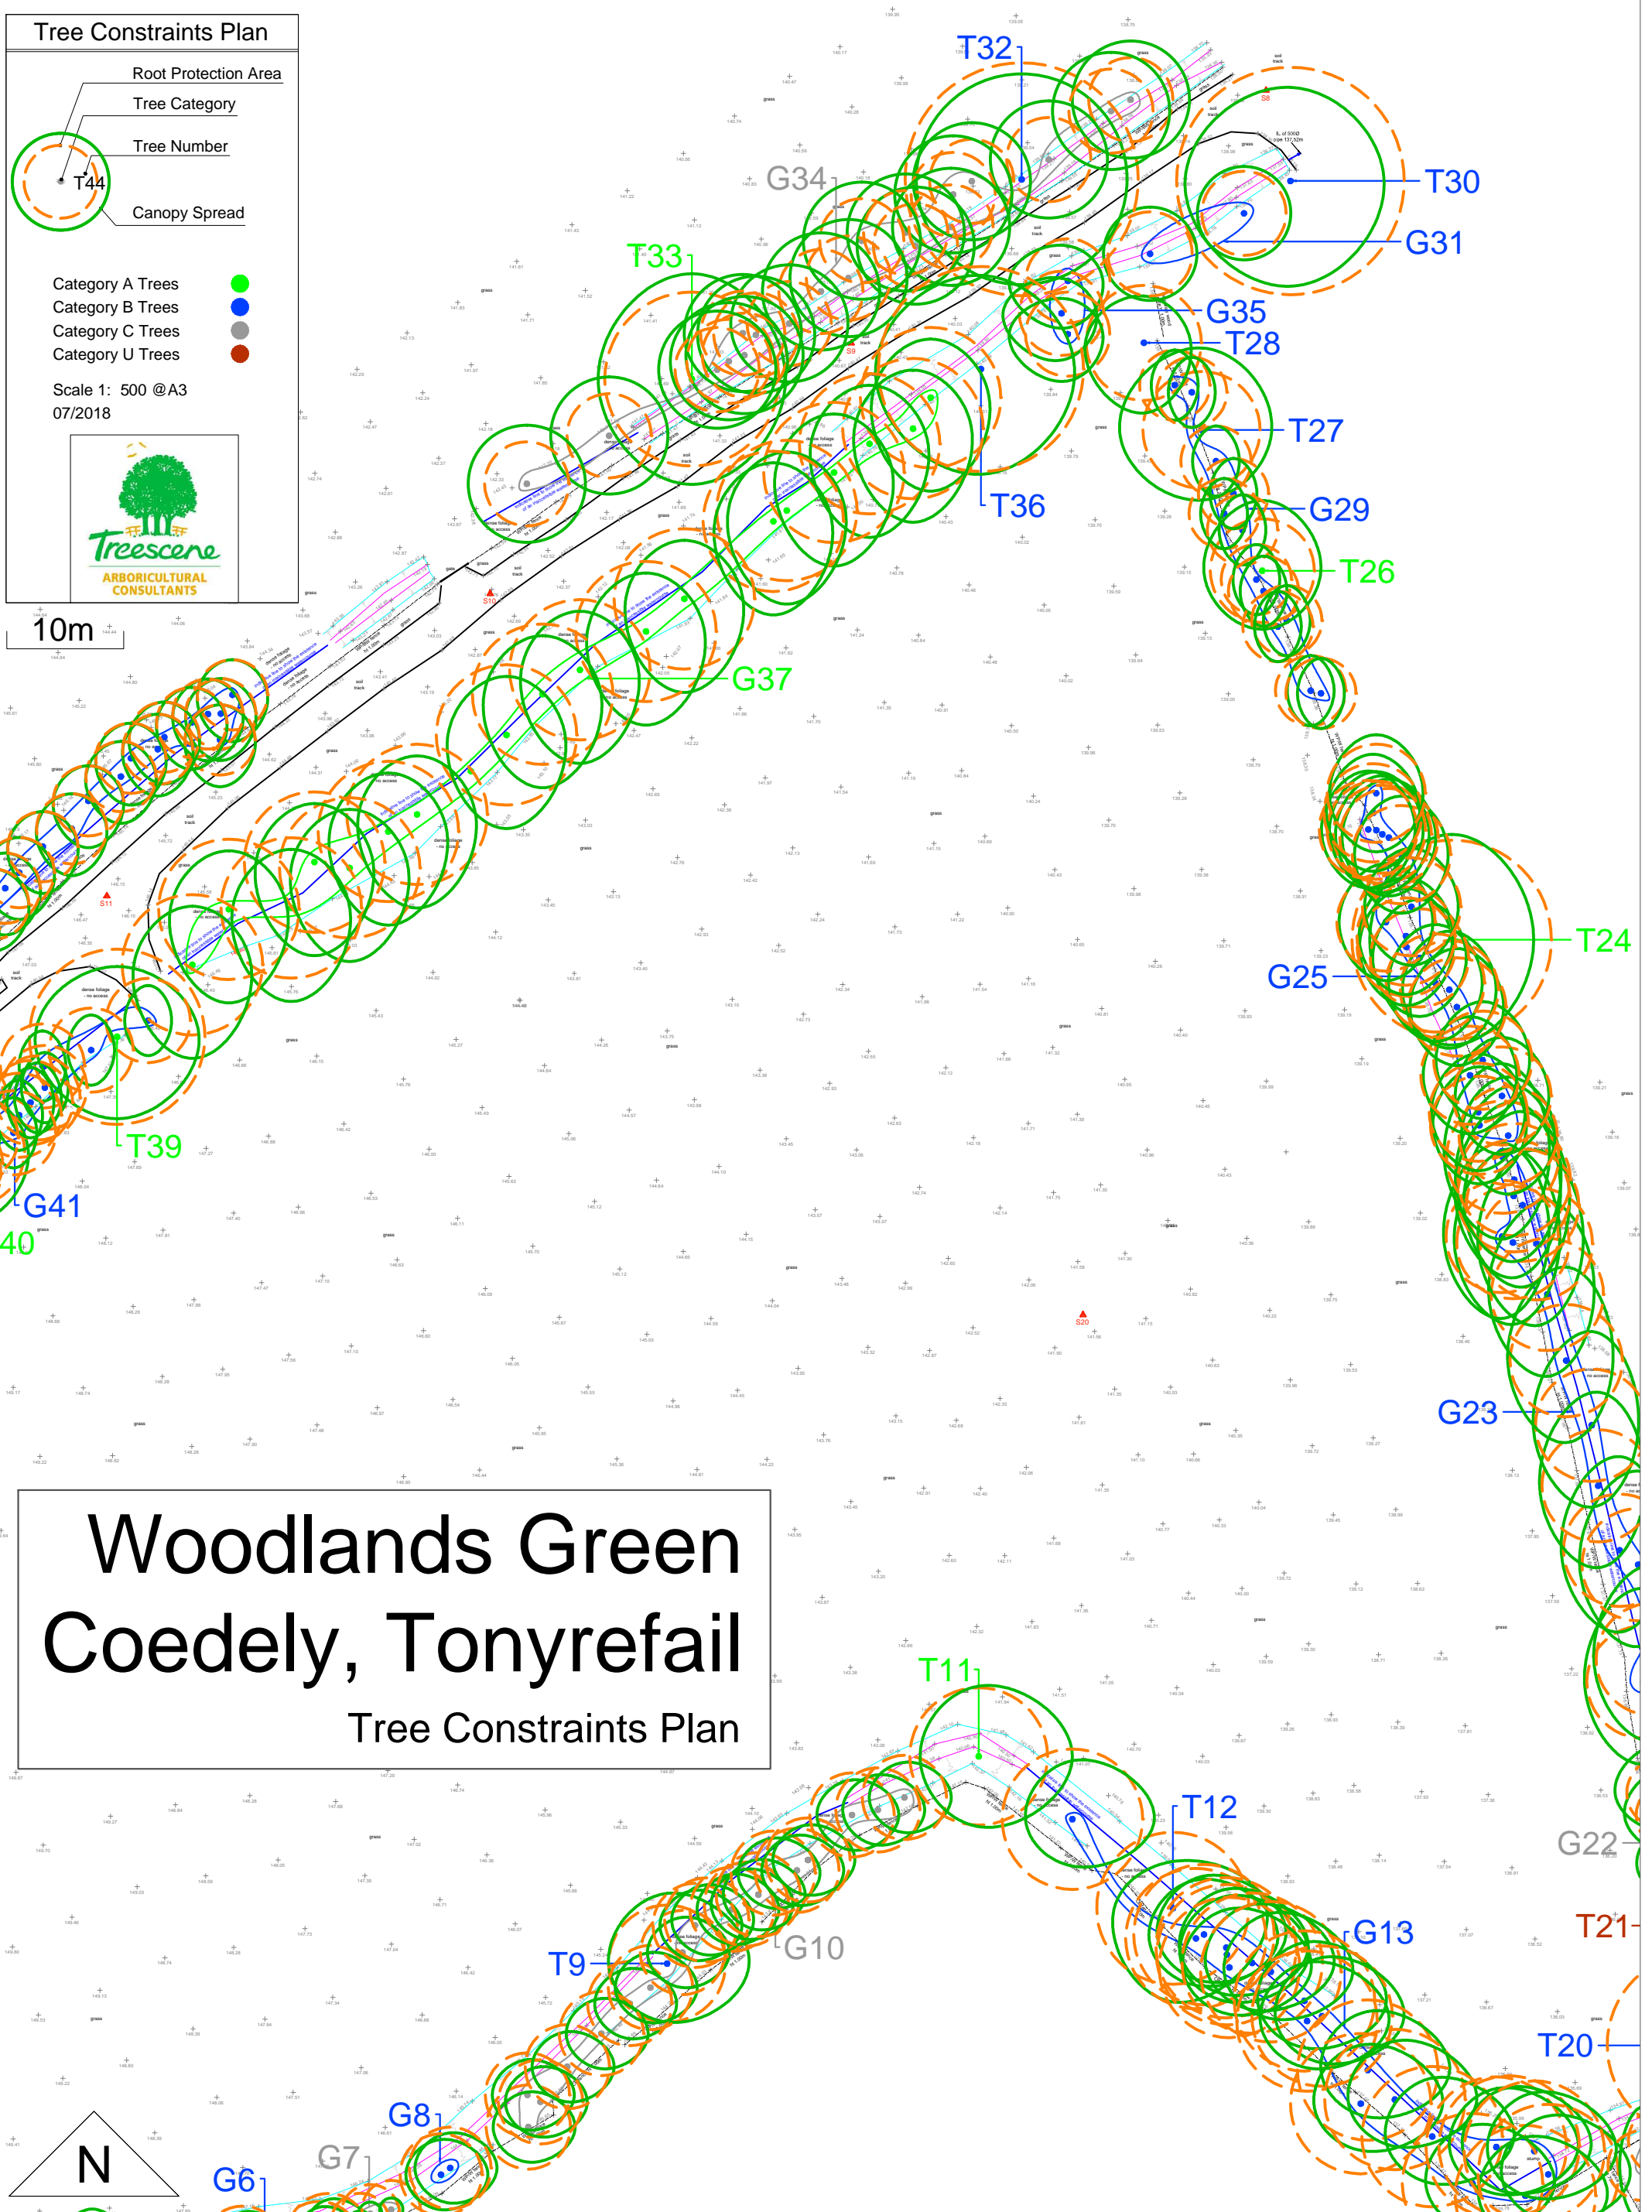

Woodlands Green Coedely, Tonyrefail

Tree Constraints Plan

Tree Constraints Plan

- Root Protection Area
- Tree Category
- Tree Number
- Canopy Spread

Category A Trees ●
 Category B Trees ●
 Category C Trees ●
 Category U Trees ●

Scale 1:1700 @A3
07/2018

Woodlands Green Coedely, Tonyrefail

Tree Constraints Plan

Tree Constraints Plan

- Root Protection Area
- Tree Category
- Tree Number
- Canopy Spread

Category A Trees ●
 Category B Trees ●
 Category C Trees ●
 Category U Trees ●

Tree Constraints Plan

- Category A Trees ●
- Category B Trees ●
- Category C Trees ●
- Category U Trees ●

Scale 1: 500 @A3
07/2018

10m

Woodlands Green Coedely, Tonyrefail Tree Constraints Plan

N

Woodlands Green Coedely, Tonyrefail

Tree Constraints Plan

Tree Constraints Plan

- Category A Trees ●
- Category B Trees ●
- Category C Trees ●
- Category U Trees ●

Scale 1: 500 @A3
07/2018

10m

Woodlands Green Coedely, Tonyrefail

Tree Constraints Plan