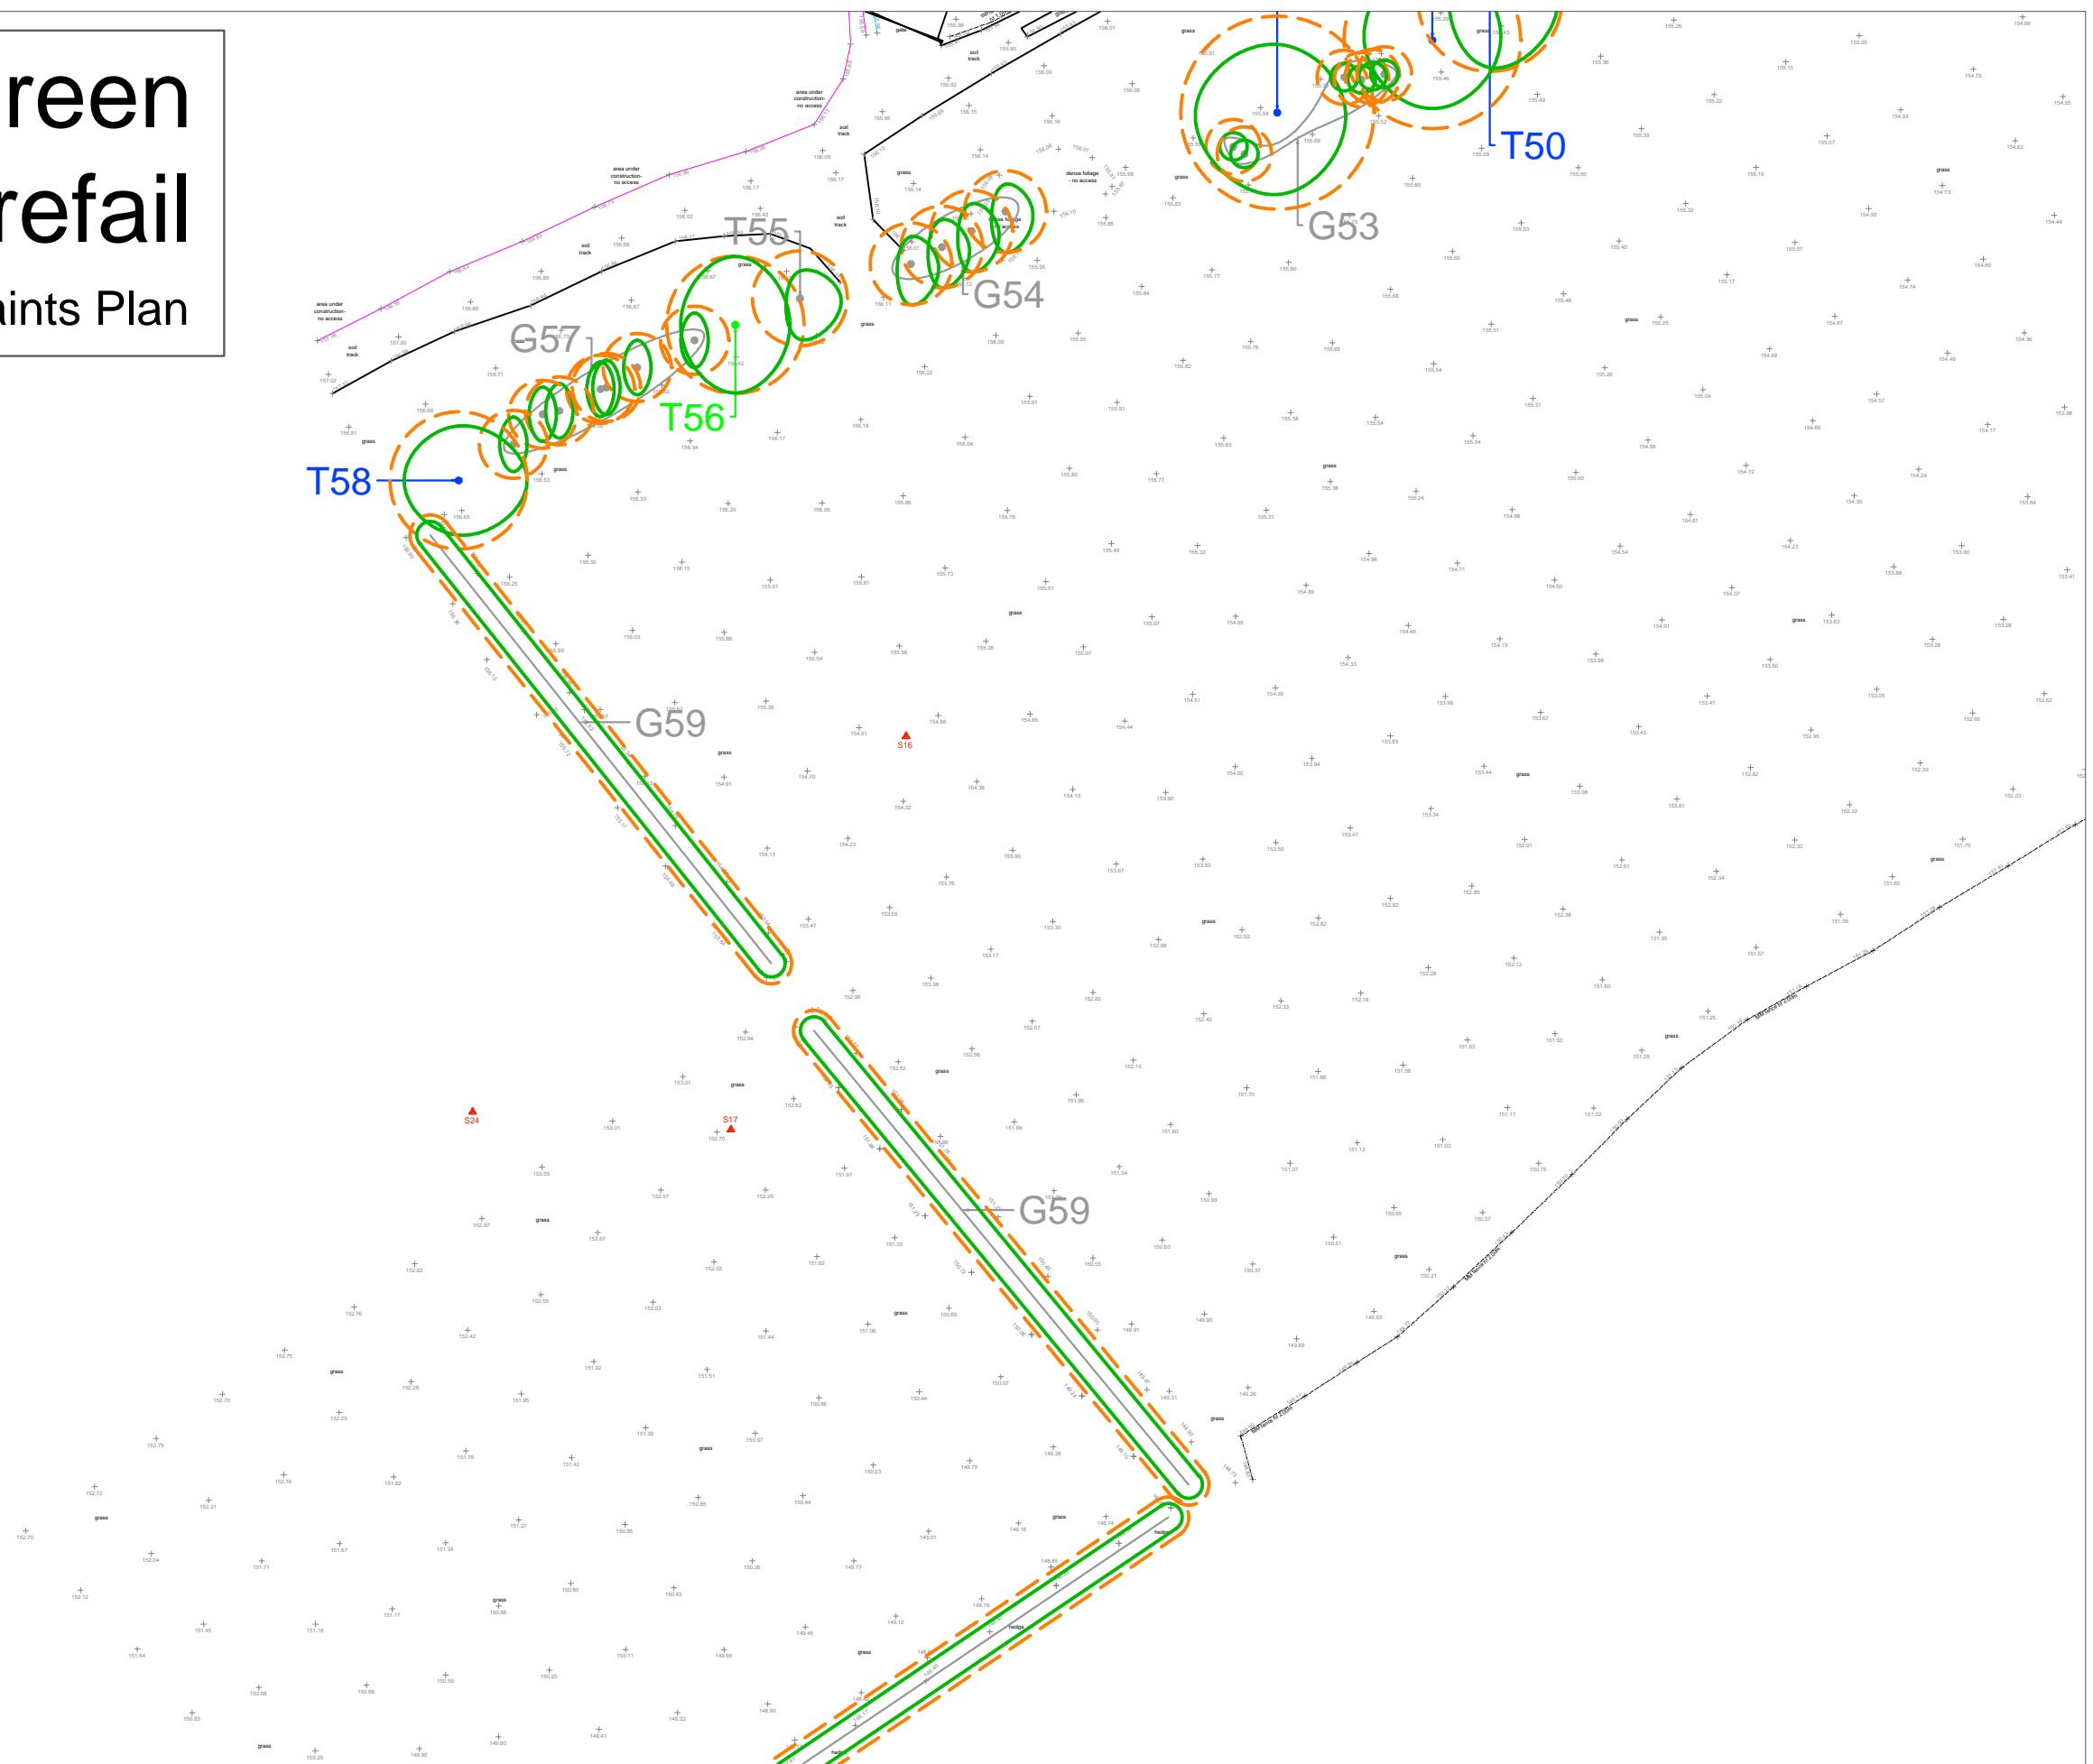

Woodlands Green Coedely, Tonyrefail

Tree Constraints Plan

Tree Constraints Plan

- Root Protection Area
- Tree Category
- Tree Number
- Canopy Spread

Category A Trees ●
 Category B Trees ●
 Category C Trees ●
 Category U Trees ●

Scale 1:1700 @A3
07/2018

Woodlands Green Coedely, Tonyrefail

Tree Constraints Plan

Tree Constraints Plan

- Root Protection Area
- Tree Category
- Tree Number
- Canopy Spread

Category A Trees ●
 Category B Trees ●
 Category C Trees ●
 Category U Trees ●

Tree Constraints Plan

Tree Constraints Plan

- Category A Trees ●
- Category B Trees ●
- Category C Trees ●
- Category U Trees ●

Scale 1: 500 @A3
07/2018

10m

Woodlands Green Coedely, Tonyrefail

Tree Constraints Plan

Tree Constraints Plan

- Category A Trees ●
- Category B Trees ●
- Category C Trees ●
- Category U Trees ●

Scale 1: 500 @A3
07/2018

10m

Woodlands Green Coedely, Tonyrefail

Tree Constraints Plan

Tree Constraints Plan