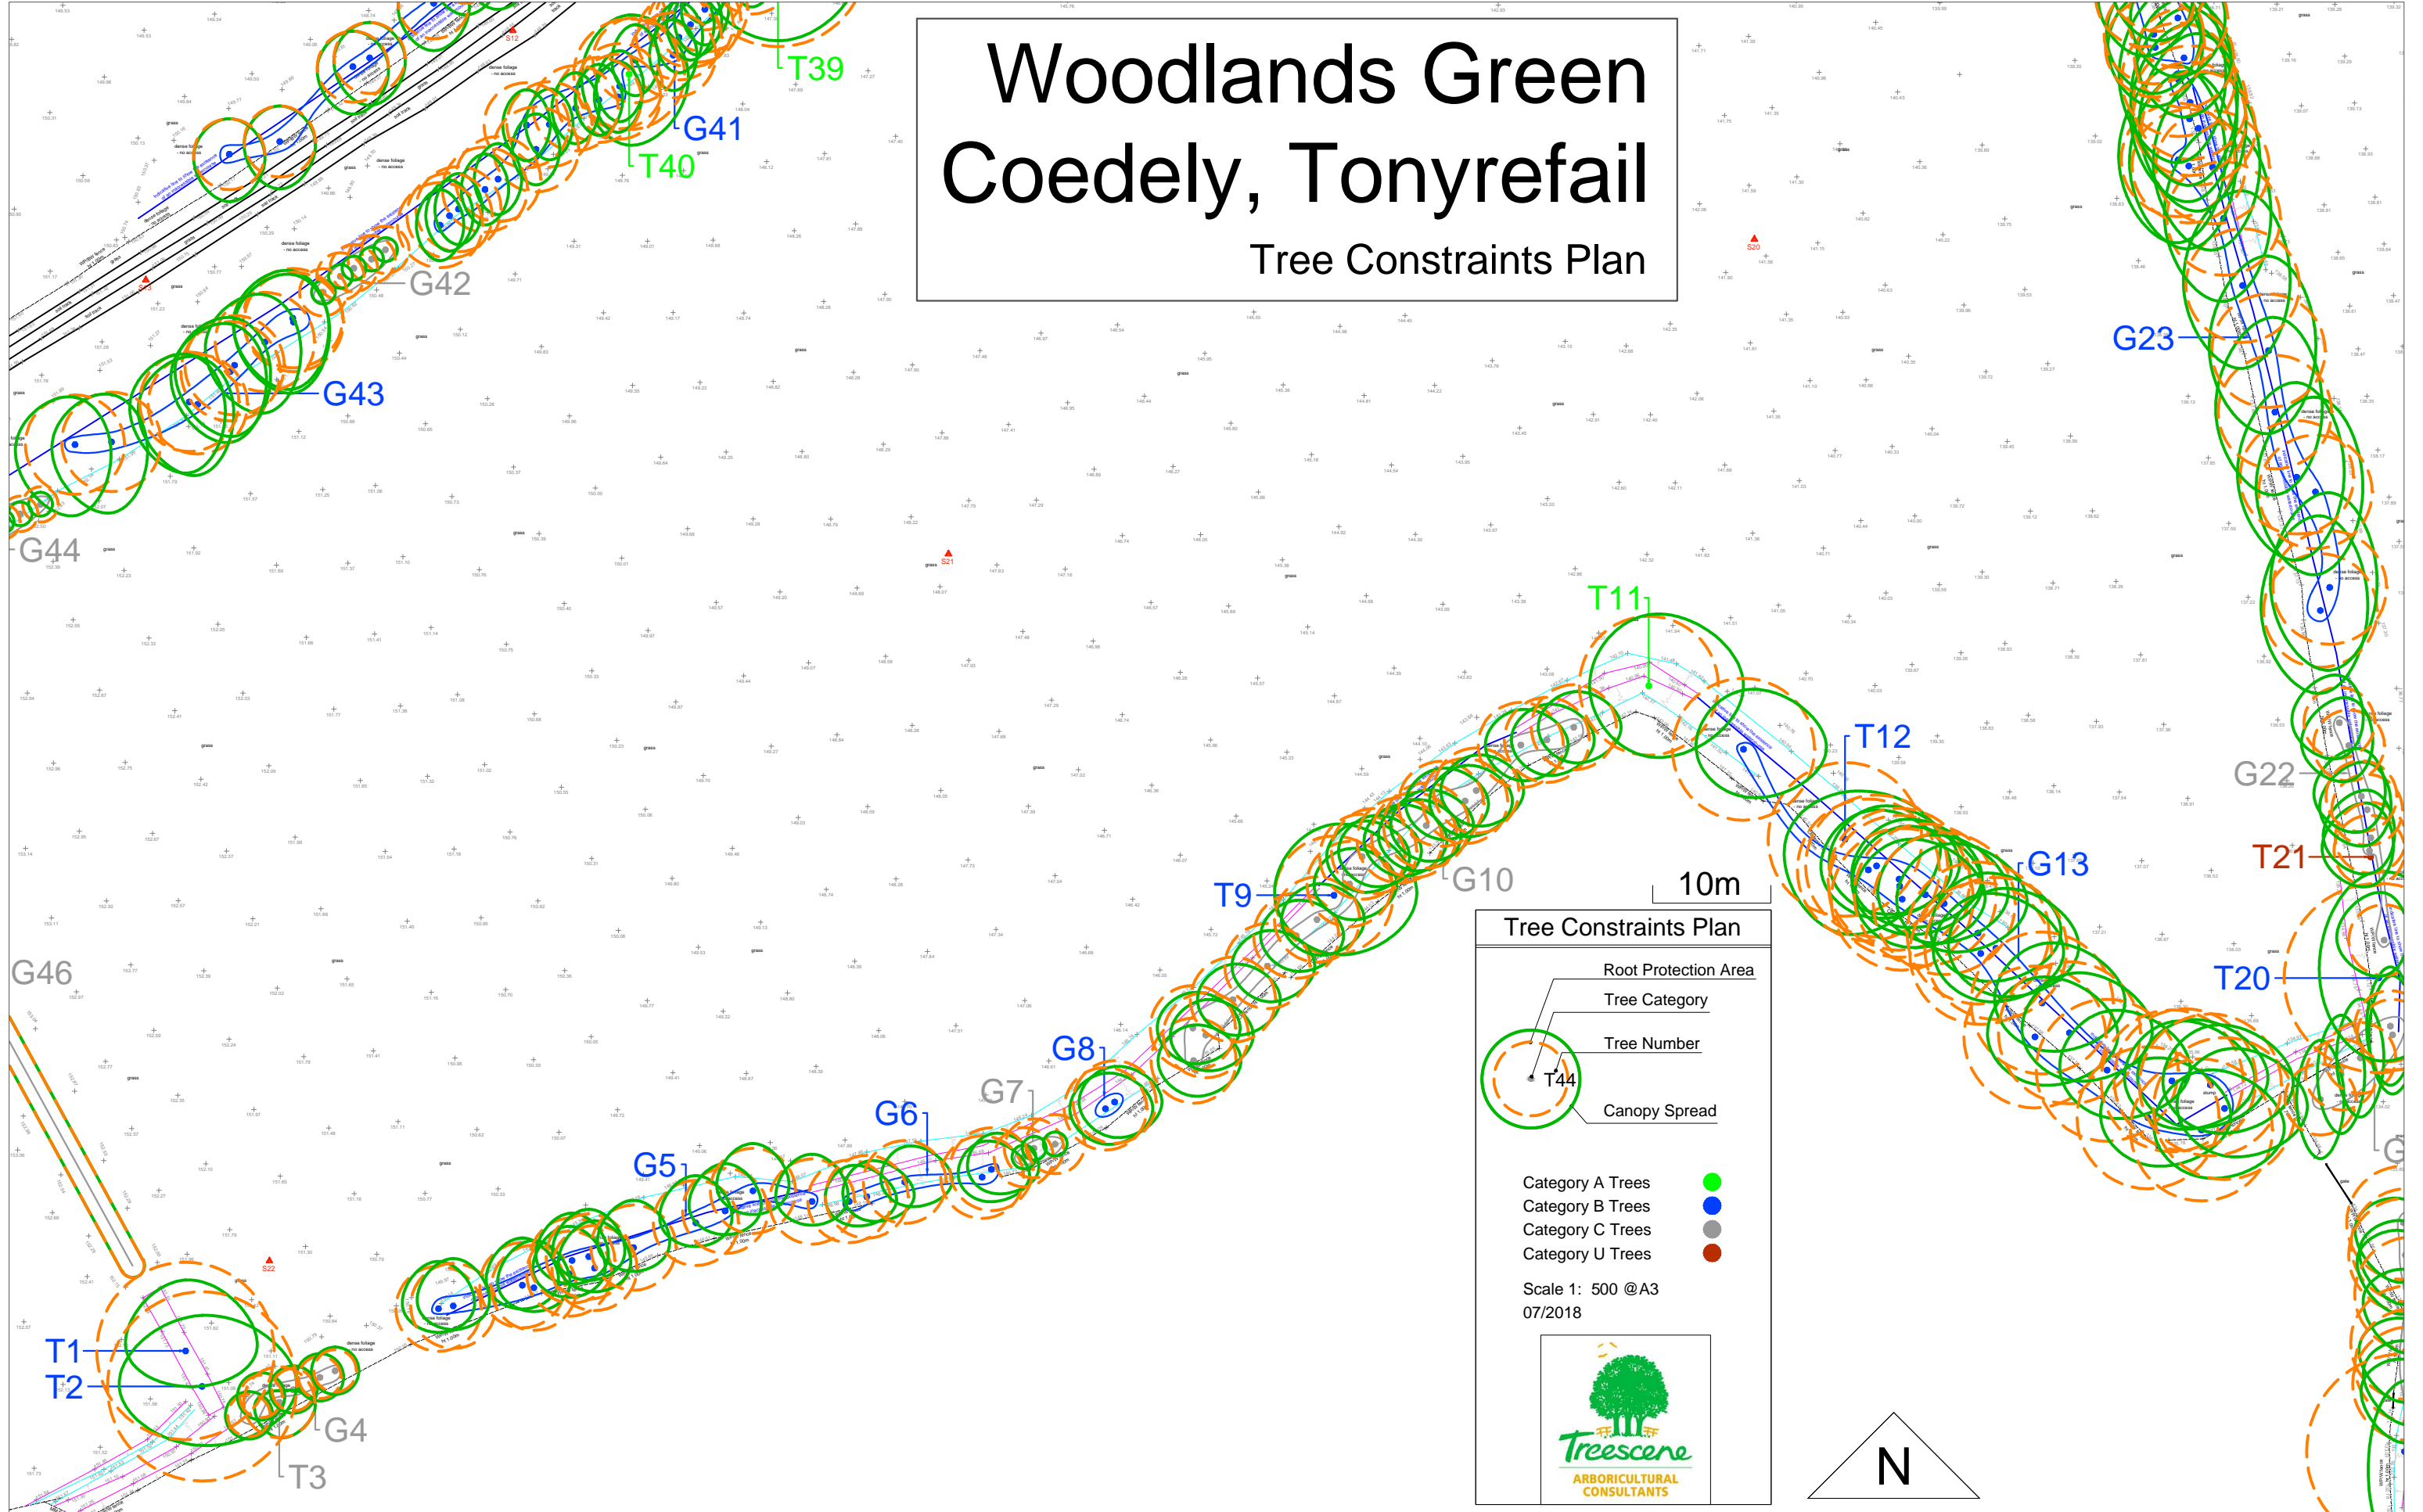

Woodlands Green Coedely, Tonyrefail

Tree Constraints Plan

Tree Constraints Plan

- Root Protection Area
- Tree Category
- Tree Number
- Canopy Spread

Category A Trees ●
 Category B Trees ●
 Category C Trees ●
 Category U Trees ●

Scale 1:1700 @A3
07/2018

Woodlands Green Coedely, Tonyrefail

Tree Constraints Plan

Tree Constraints Plan

- Root Protection Area
- Tree Category
- Tree Number
- Canopy Spread

Category A Trees ●
 Category B Trees ●
 Category C Trees ●
 Category U Trees ●

Scale 1: 500 @A3
07/2018

Woodlands Green Coedely, Tonyrefail Tree Constraints Plan

10m

Tree Constraints Plan

- Category A Trees ●
- Category B Trees ●
- Category C Trees ●
- Category U Trees ●

Scale 1: 500 @ A3
07/2018

Tree Constraints Plan

Tree Constraints Plan

- Category A Trees ●
- Category B Trees ●
- Category C Trees ●
- Category U Trees ●

Scale 1: 500 @A3
07/2018

10m

Woodlands Green Coedely, Tonyrefail

Tree Constraints Plan