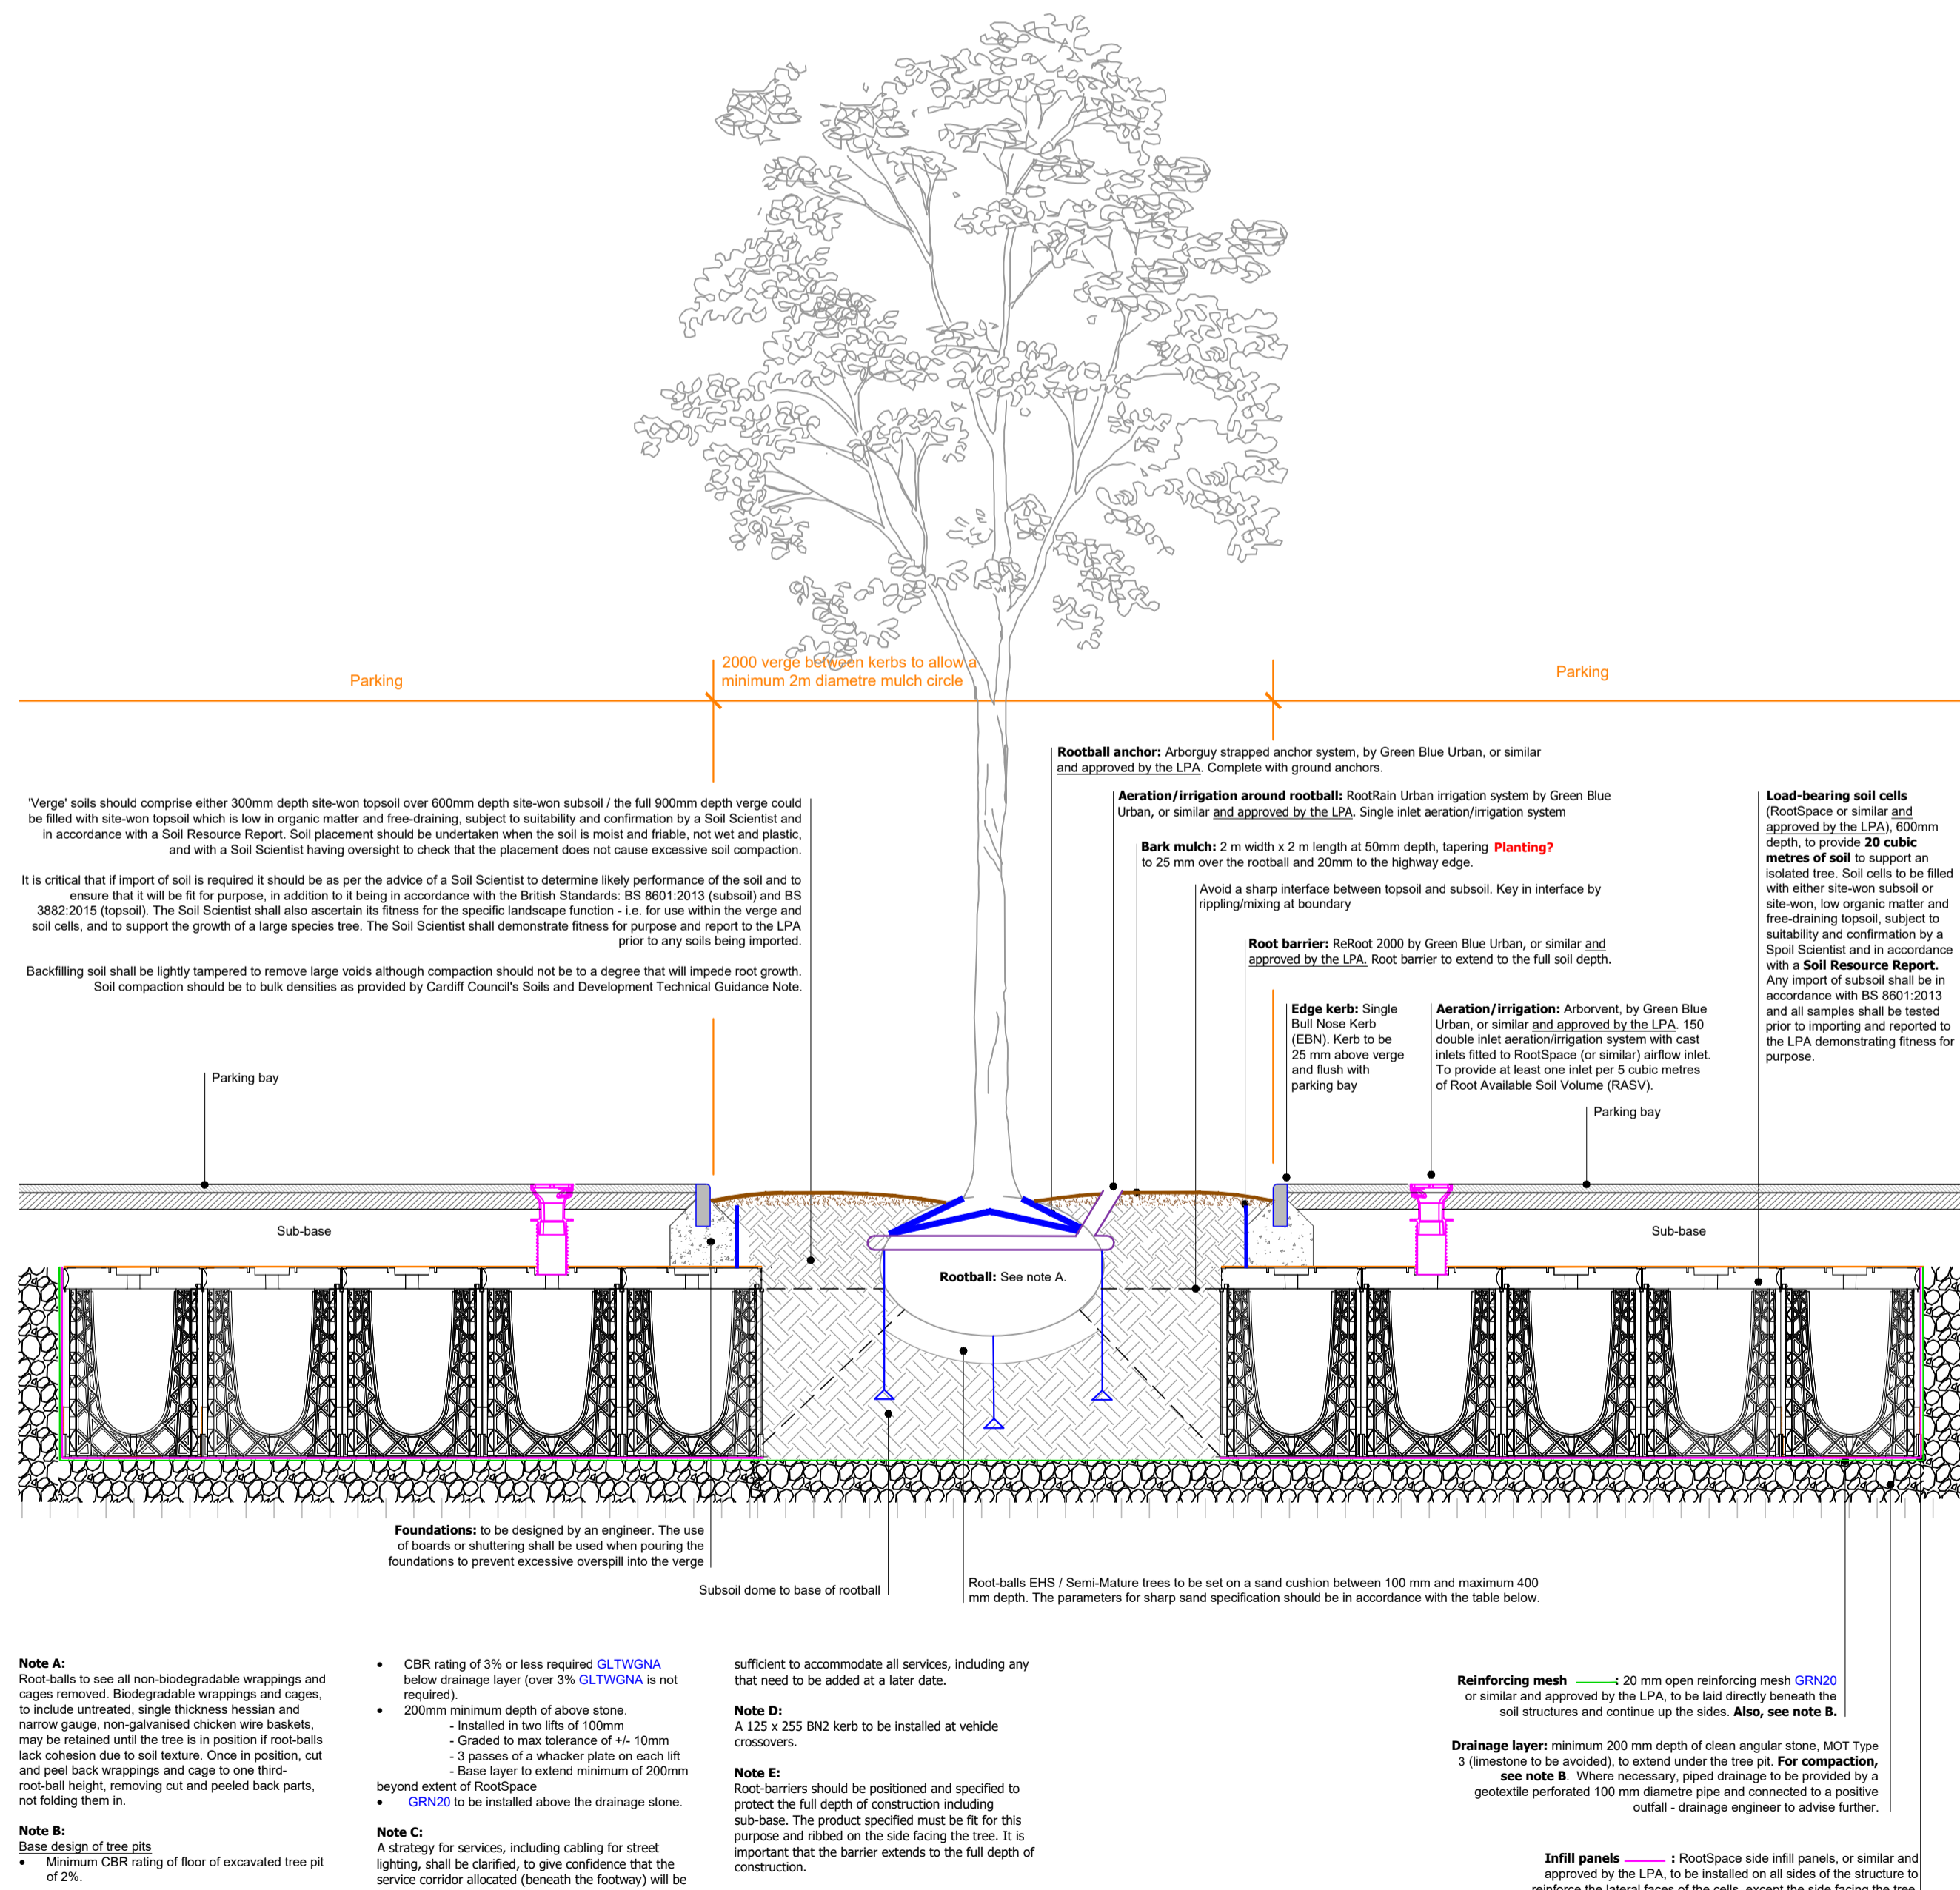

Tree pit scenario 1: tree in verge between parking bays (plan, 1:100 scale)

Tree pit scenario 2: tree in soft landscape (plan, 1:100 scale)

Tree pit scenario 3: tree in rain garden (plan, 1:100 scale)

Tree pit scenario 1: tree in verge between parking bays (section, 1:20 scale)

Tree pit scenario 2: tree in soft landscape (section, 1:20 scale)

Tree pit scenario 3: tree in rain garden (section, 1:20 scale)

Scale as shown @ A1

A115866-1_305 Detailed Landscape - Tree Pit Details.dwg

21 April 2021

Tetra Tech Cardiff
5th Floor, Longcross Court, 47 Newport Road, Cardiff CF24 0AD
Tel: +44 (0) 29 2082 9200 www.tetratetecheurope.com

© Crown copyright and database rights 2021 Ordnance Survey 0100031673
© Tetra Tech Limited 2021. Registered in England 1959704