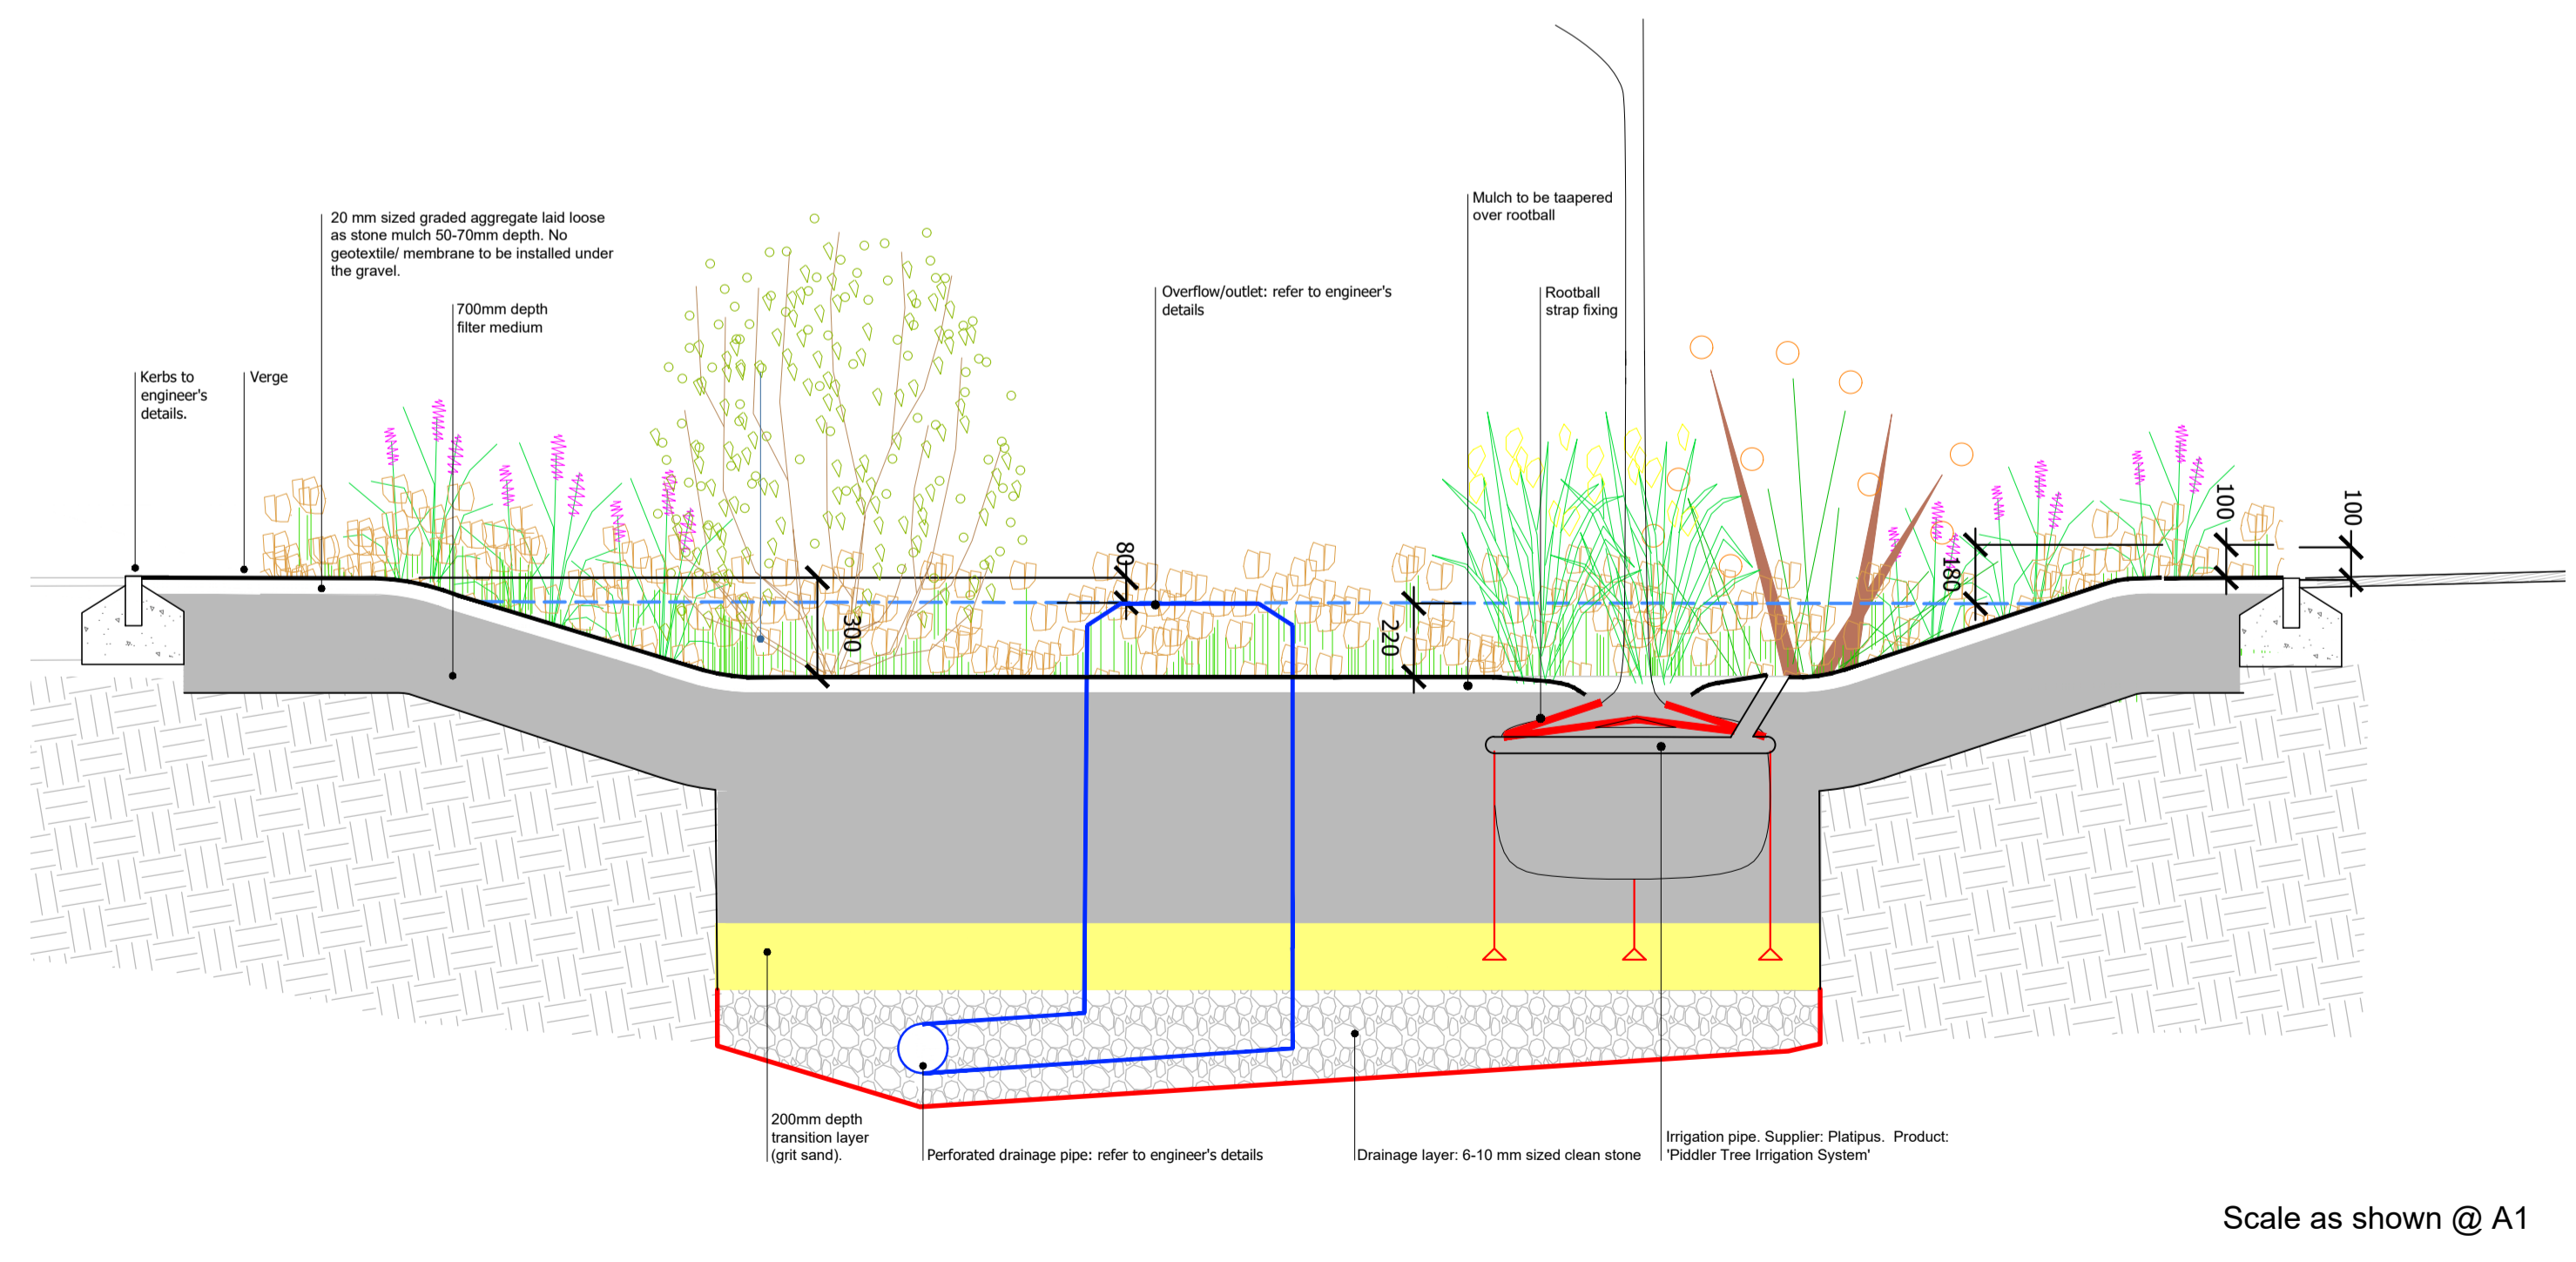

Tree pit scenario 1: tree in verge between parking bays (plan, 1:100 scale)

Tree pit scenario 2: tree in soft landscape (plan, 1:100 scale)

Tree pit scenario 3: tree in rain garden (plan, 1:100 scale)

Tree pit scenario 1: tree in verge between parking bays (section, 1:20 scale)

Tree pit scenario 2: tree in soft landscape (section, 1:20 scale)

Tree pit scenario 3: tree in rain garden (section, 1:20 scale)

Scale as shown @ A1

A115866-1_305 Detailed Landscape - Tree Pit Details.dwg

21 April 2021

Tetra Tech Cardiff
5th Floor, Longcross Court, 47 Newport Road, Cardiff CF24 0AD
Tel: +44 (0) 29 2082 9200 www.tetratetecheurope.com

© Crown copyright and database rights 2021 Ordnance Survey 0100031673
© Tetra Tech Limited 2021. Registered in England 1959704