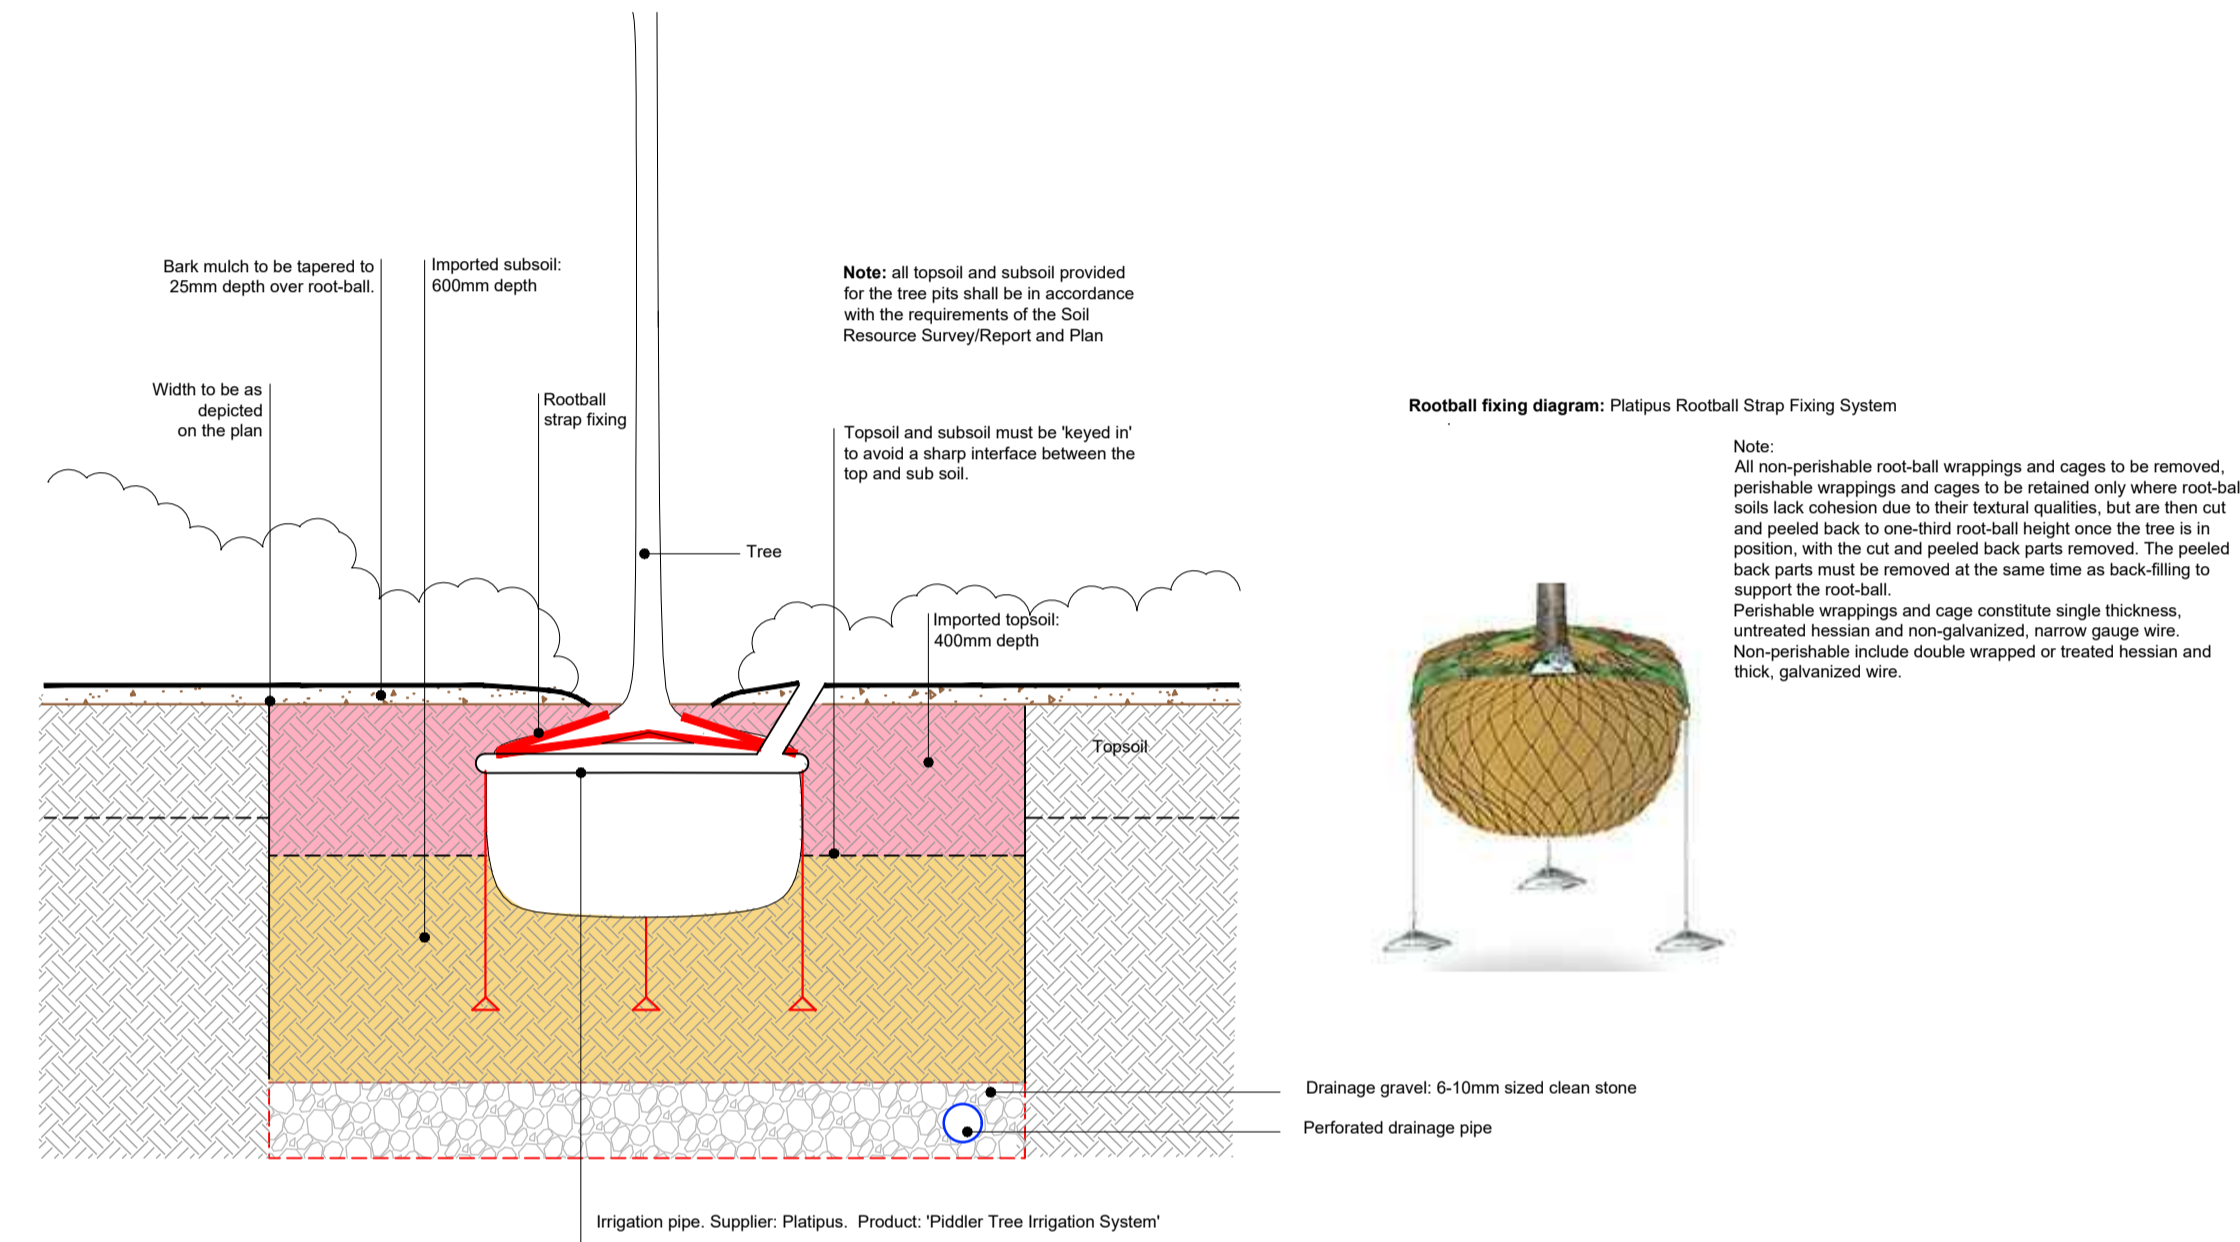

Tree pit scenario 1: tree in verge between parking bays (plan, 1:100 scale)

Tree pit scenario 2: tree in soft landscape (plan, 1:100 scale)

Tree pit scenario 3: tree in rain garden (plan, 1:100 scale)

Tree pit scenario 1: tree in verge between parking bays (section, 1:20 scale)

Tree pit scenario 2: tree in soft landscape (section, 1:20 scale)

Tree pit scenario 3: tree in rain garden (section, 1:20 scale)

Scale as shown @ A1

A115866-1_305 Detailed Landscape - Tree Pit Details.dwg