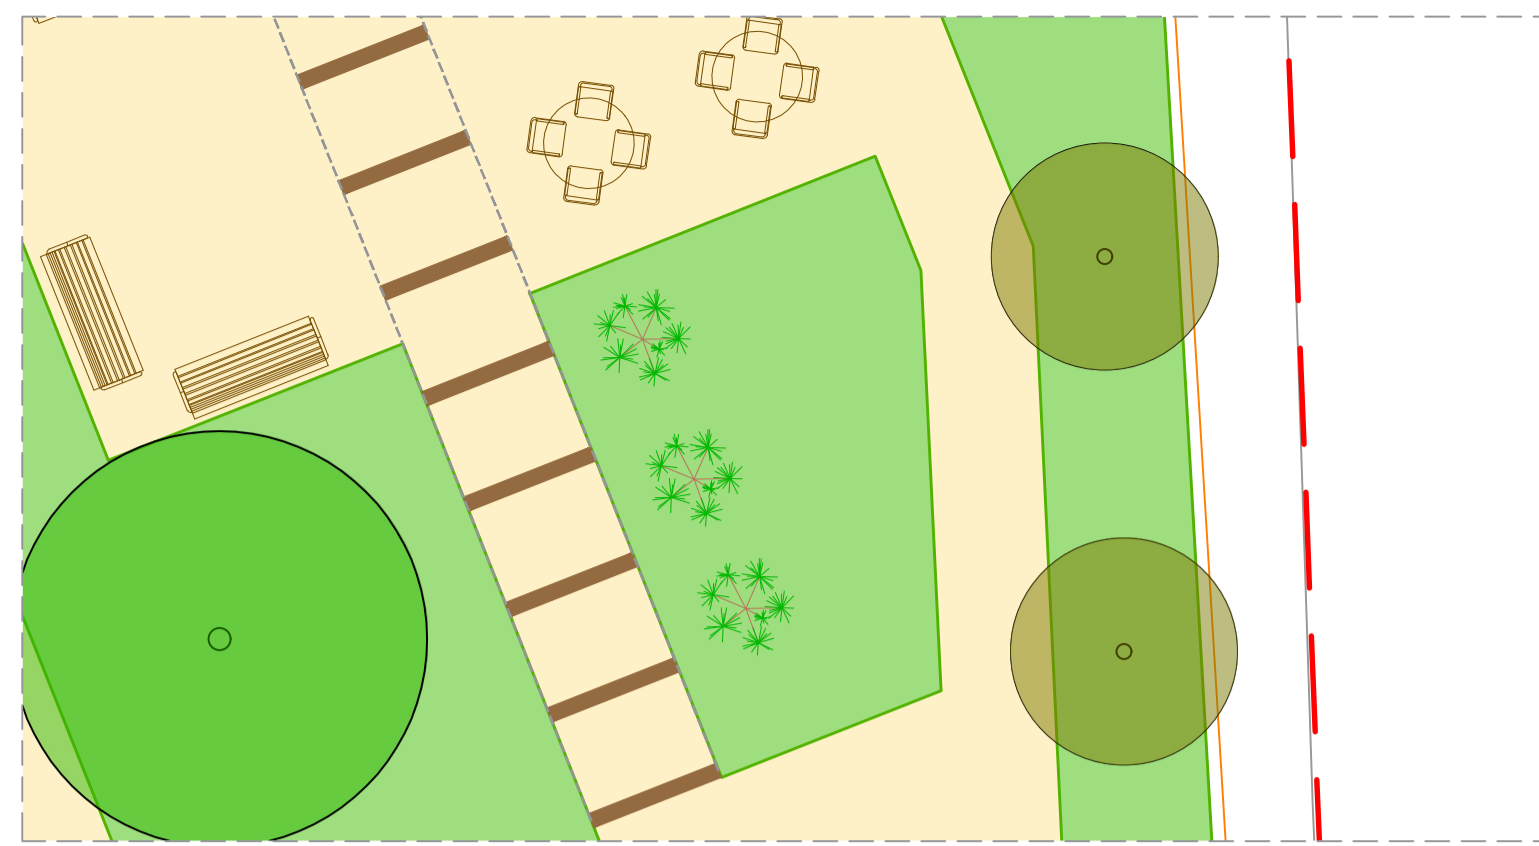

Tree pit scenario 1: tree in verge between parking bays (plan, 1:100 scale)

Tree pit scenario 2: tree in soft landscape (plan, 1:100 scale)

Tree pit scenario 3: tree in rain garden (plan, 1:100 scale)

Tree pit scenario 1: tree in verge between parking bays (section, 1:20 scale)

Tree pit scenario 2: tree in soft landscape (section, 1:20 scale)

Tree pit scenario 3: tree in rain garden (section, 1:20 scale)

Scale as shown @ A1

A115866-1_305 Detailed Landscape - Tree Pit Details.dwg