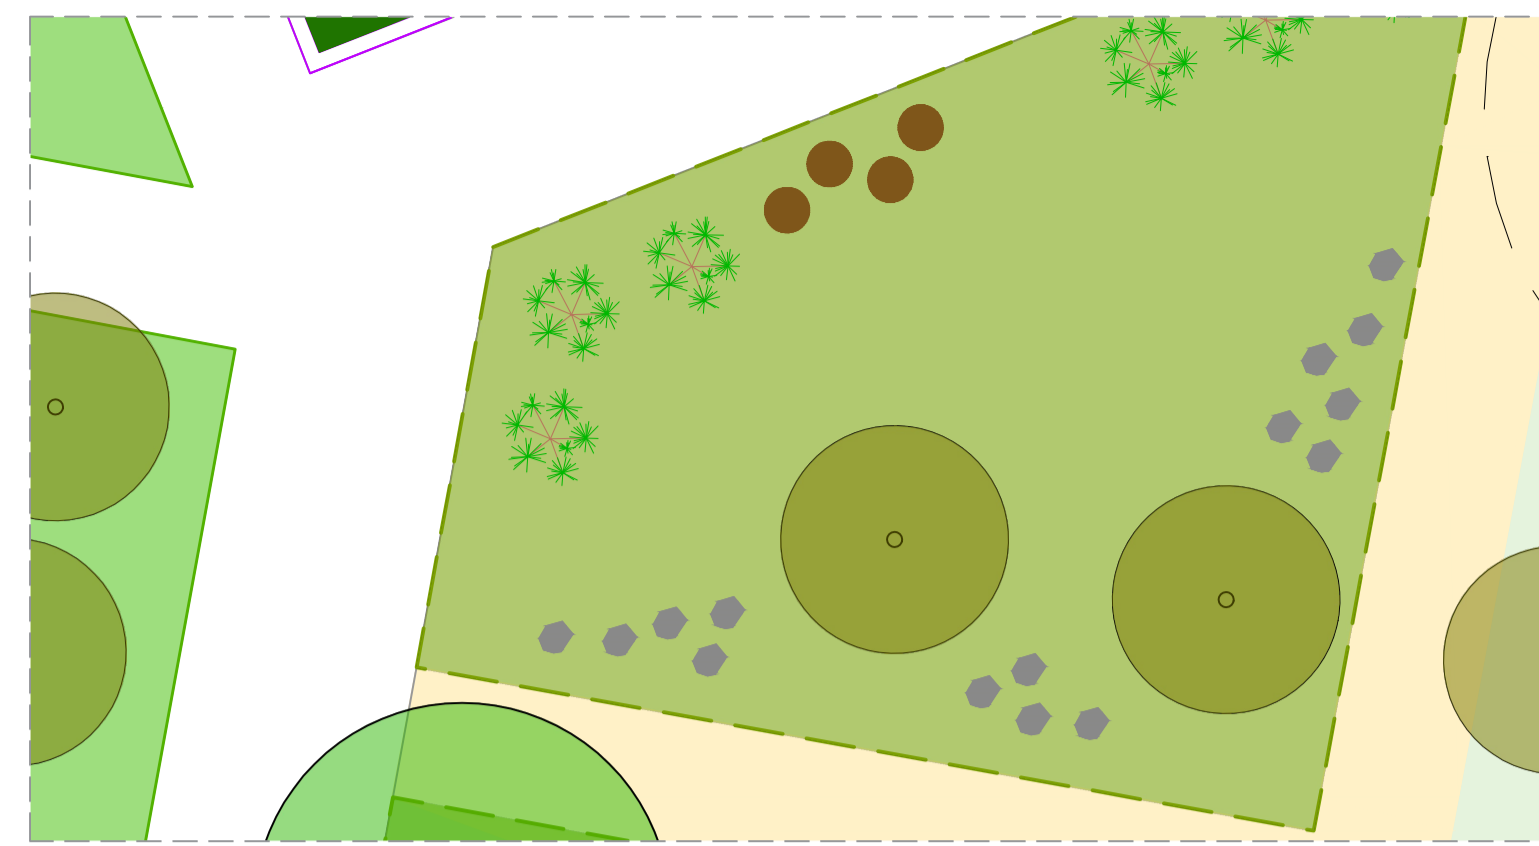

Tree pit scenario 1: tree in verge between parking bays (plan, 1:100 scale)

Tree pit scenario 2: tree in soft landscape (plan, 1:100 scale)

Tree pit scenario 3: tree in rain garden (plan, 1:100 scale)

Tree pit scenario 1: tree in verge between parking bays (section, 1:20 scale)

Tree pit scenario 2: tree in soft landscape (section, 1:20 scale)

Tree pit scenario 3: tree in rain garden (section, 1:20 scale)

Scale as shown @ A1

A115866-1_305 Detailed Landscape - Tree Pit Details.dwg