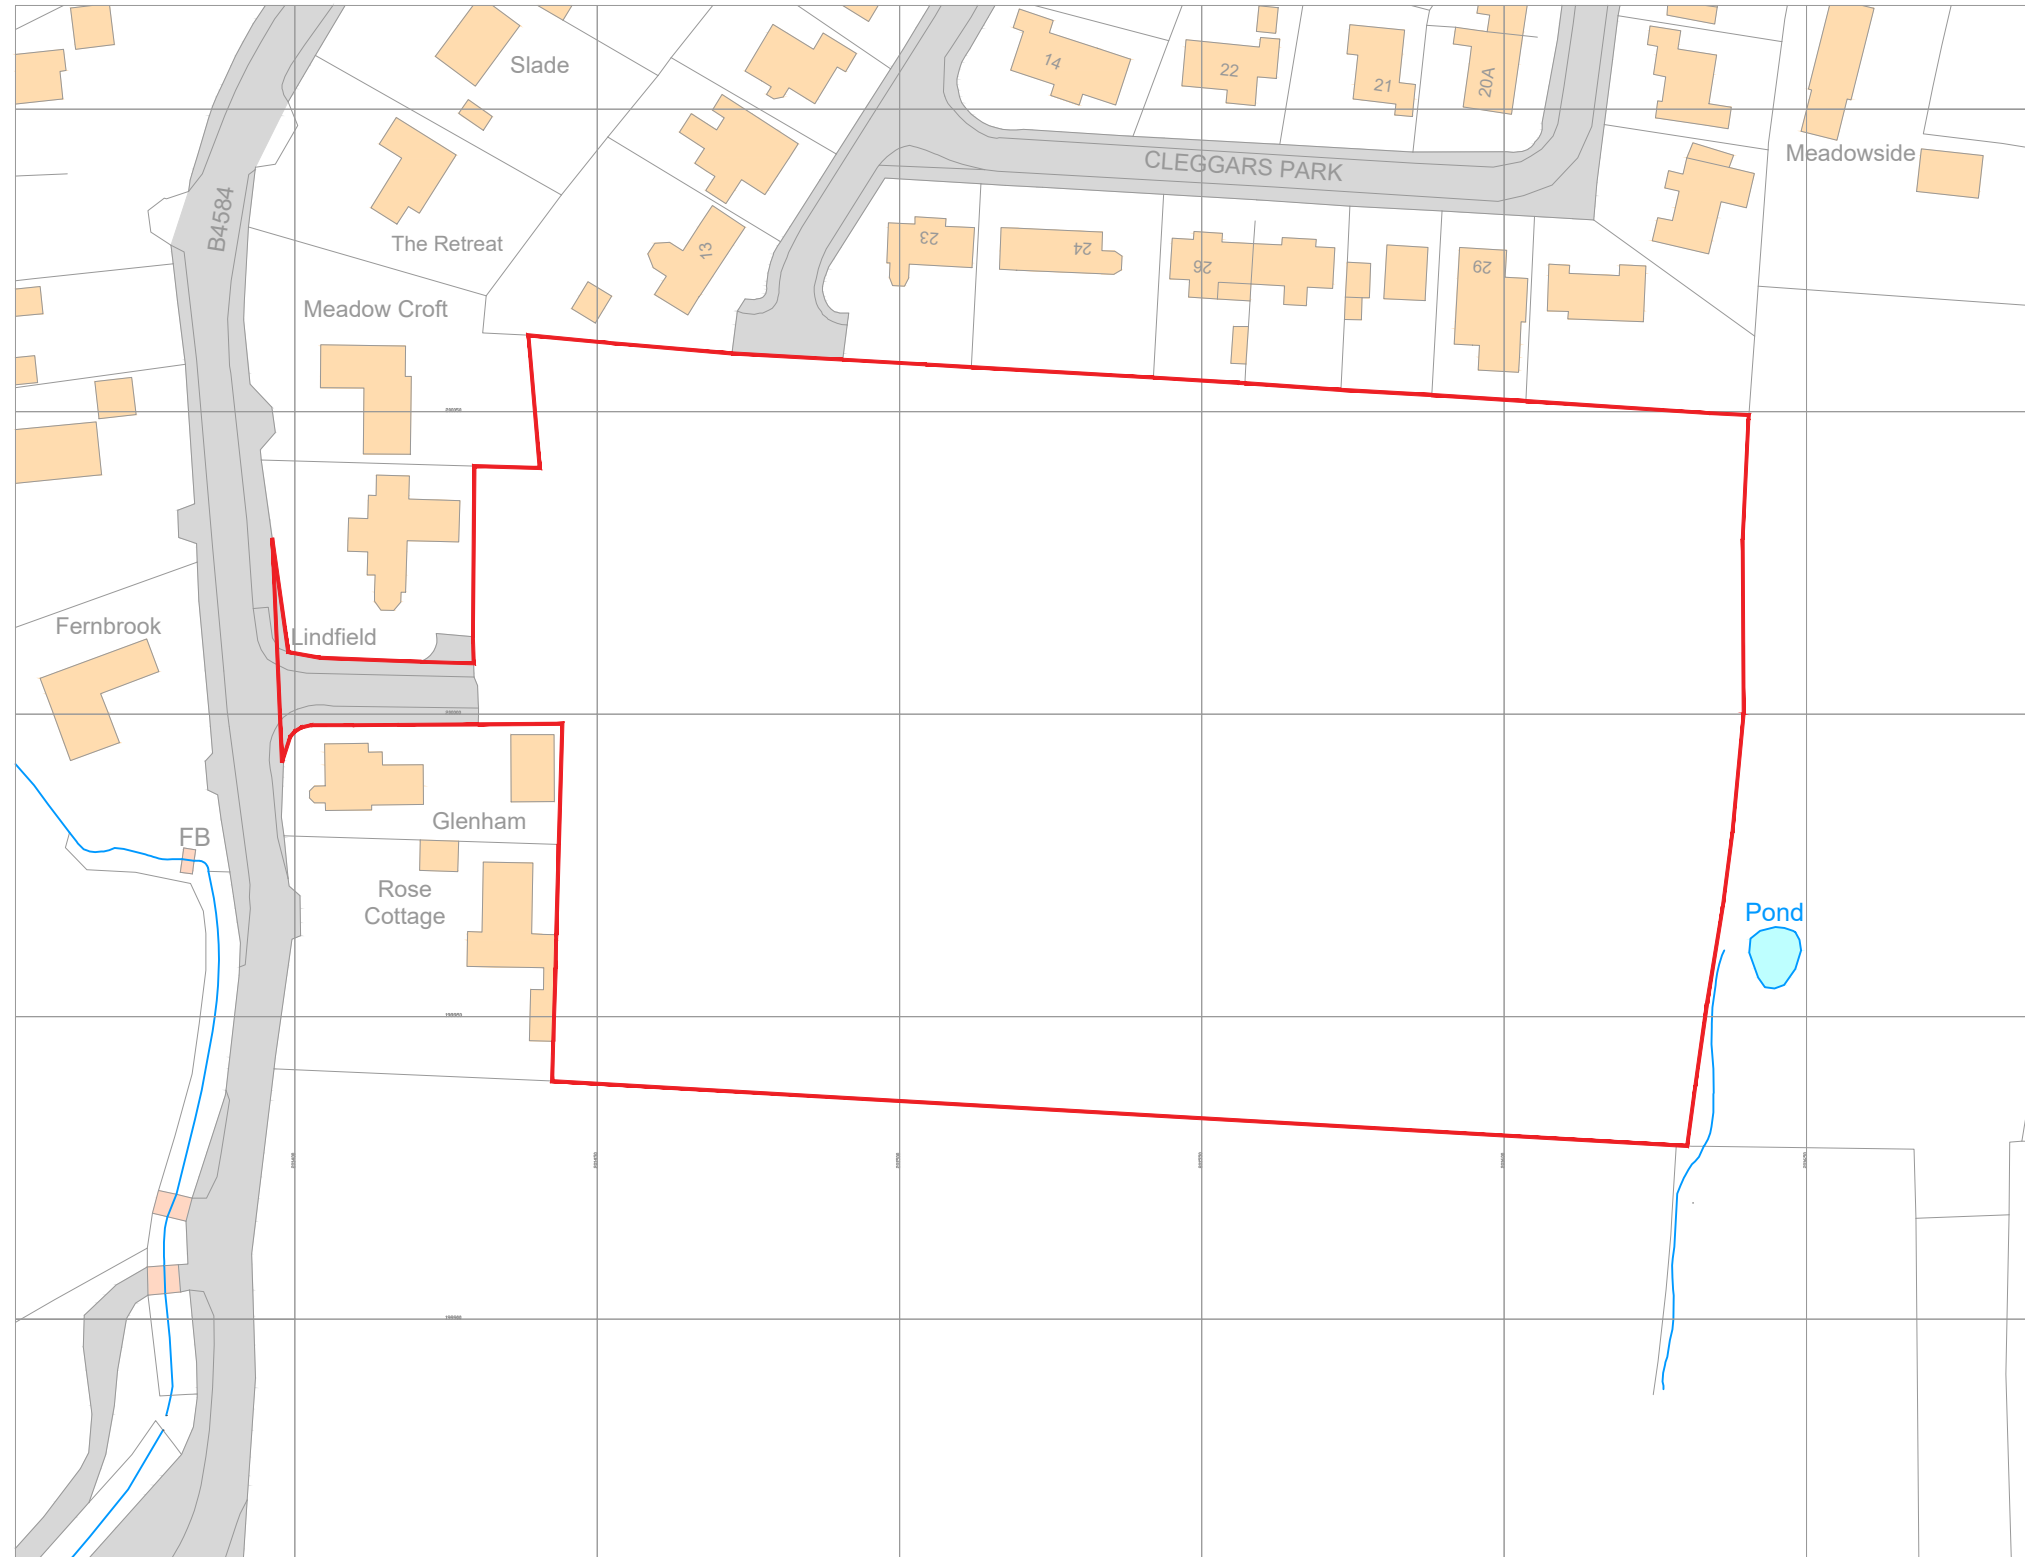

SITE KEY

Site Boundary [6.09 Acres]

Ordnance Survey, (c) Crown Copyright 2022. All rights reserved. Licence number 100022432

Scale 1:1250

REV	DESCRIPTION	DATE
CLIENT		
Ateb Group		
JOB TITLE		
Cleggars Park, Lamphey		
DRAWING TITLE		
Site Location Plan		
SCALE @ A3	DATE	DRAWN BY
1:1250	April '23	KE
JOB NO.	DRAWING NO.	REVISION
2286	LP-01	1

10 Gold Tops
Newport
NP20 4PH
t. 01633 844970
e. info@hammond-ltd.co.uk

www.hammond-ltd.co.uk