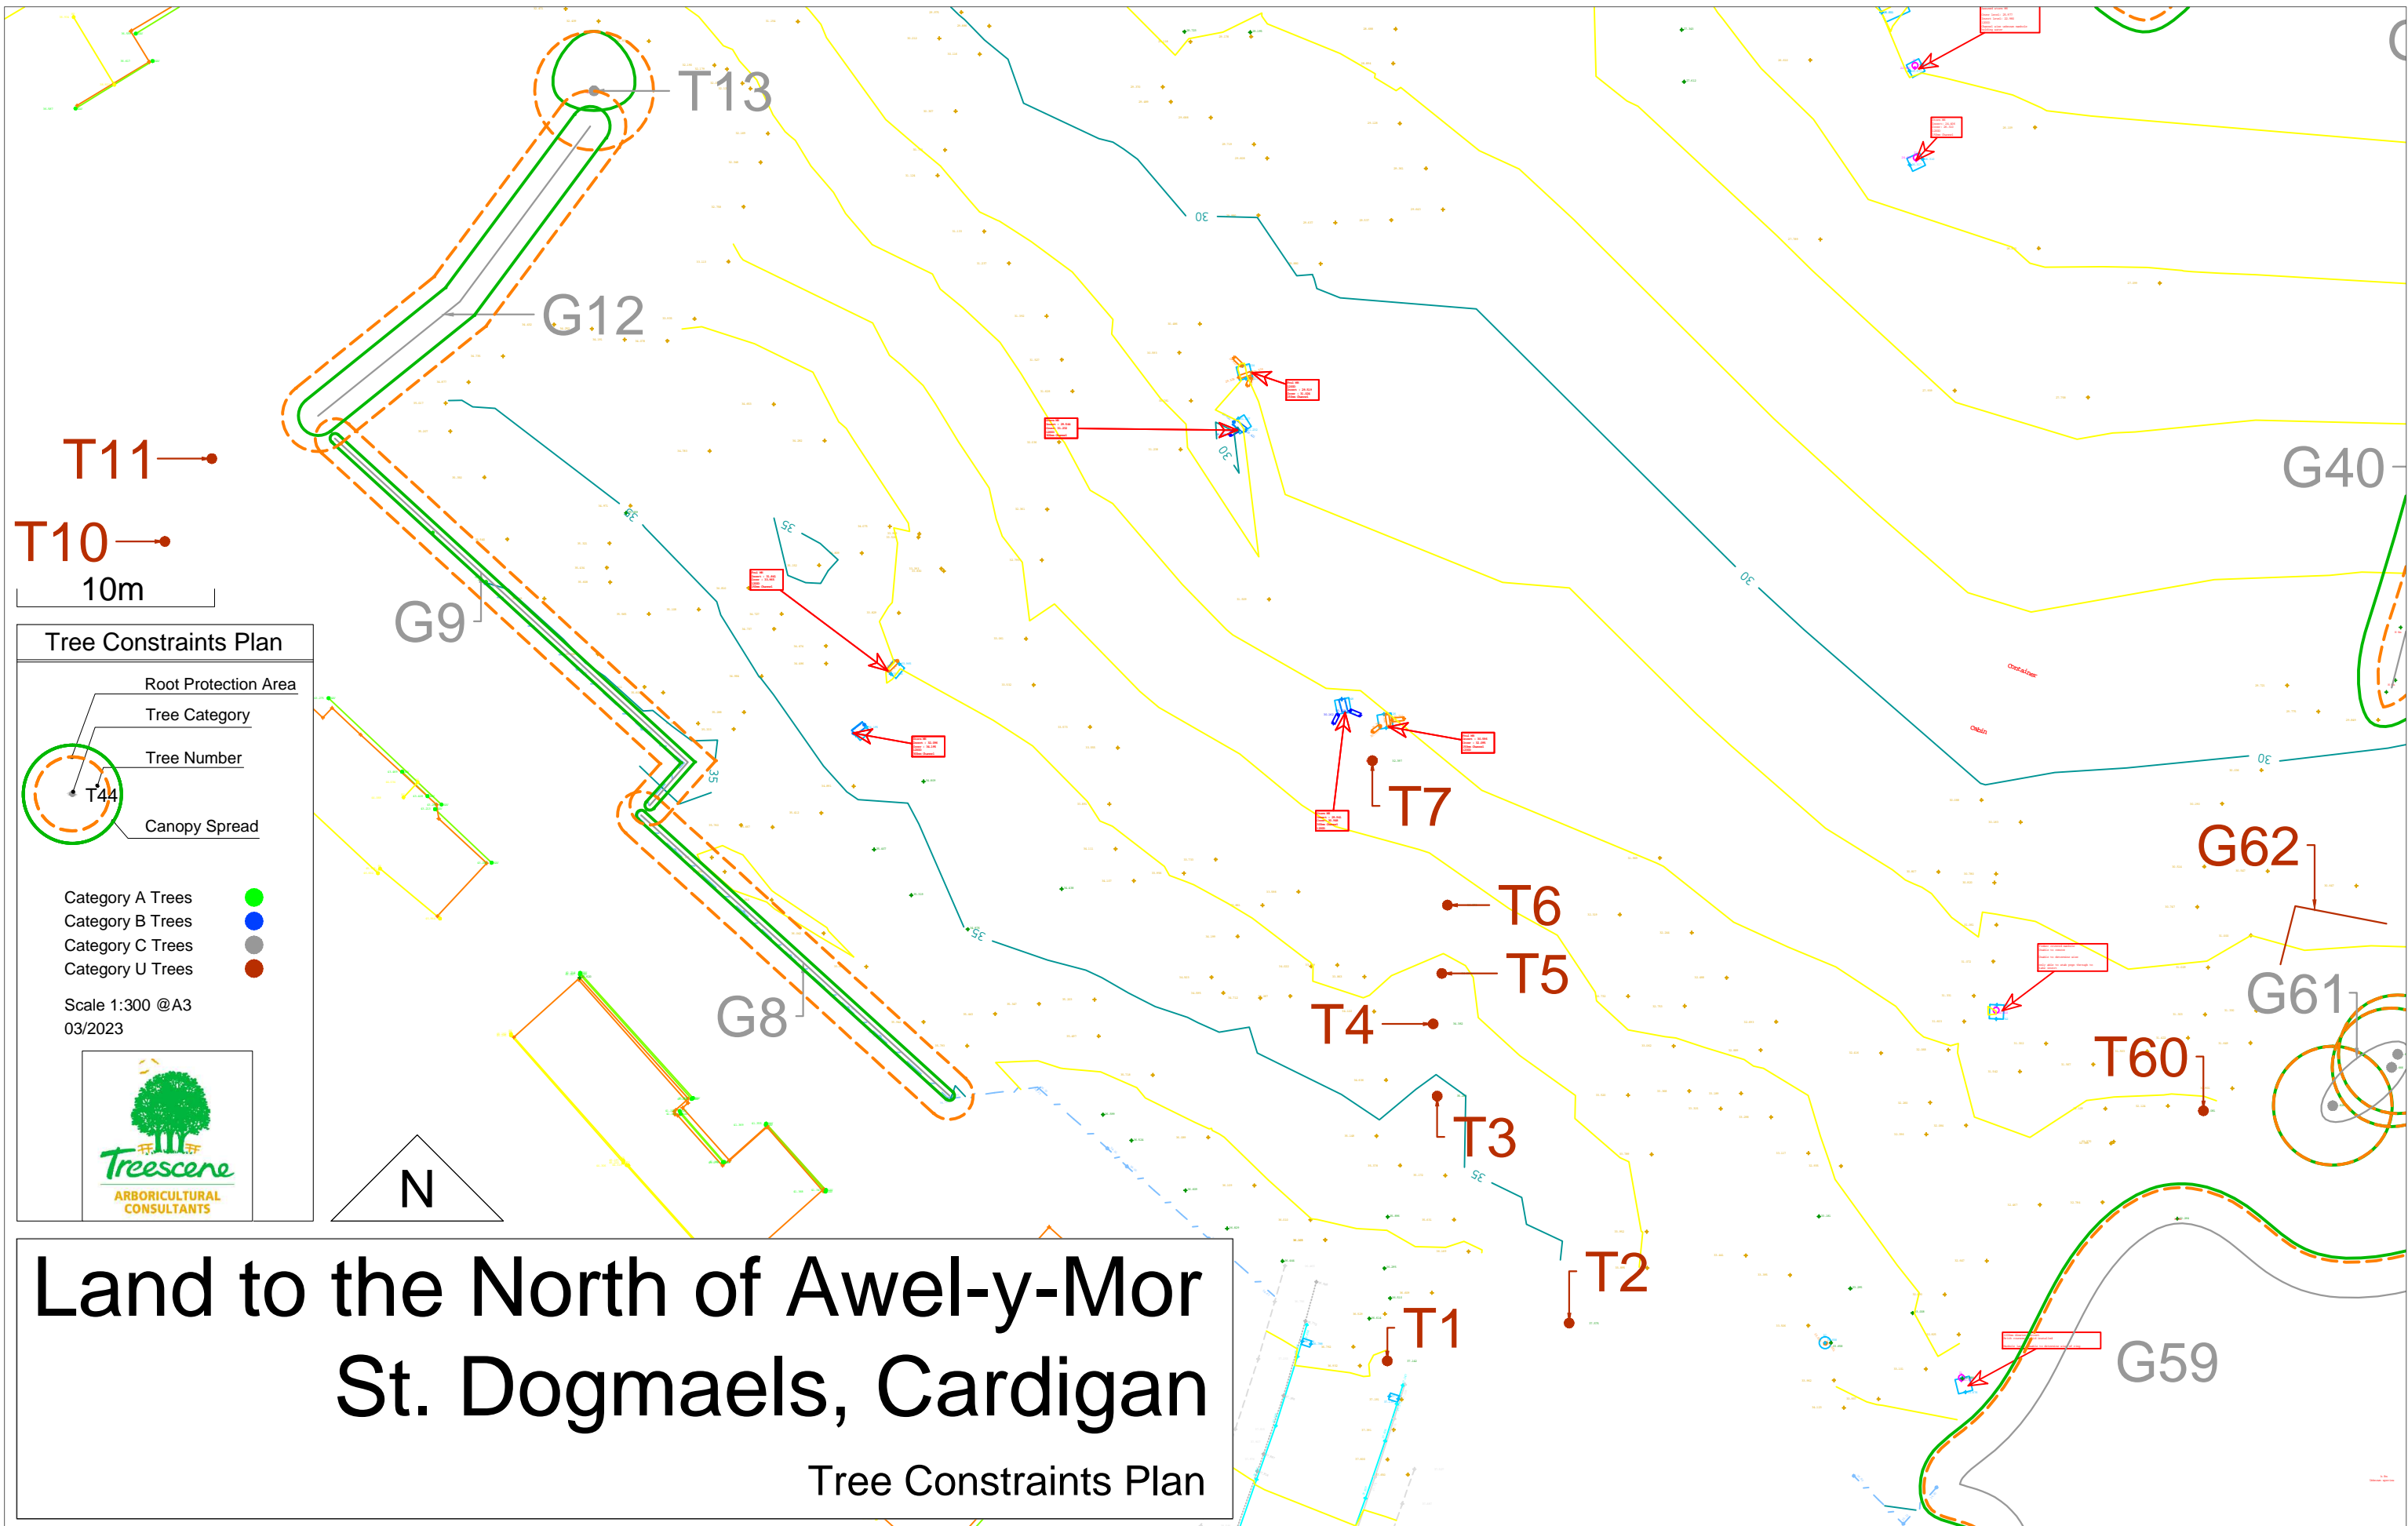

Tree Constraints Plan

- Root Protection Area
- Tree Category
- Tree Number
- Canopy Spread

Category A Trees ●
 Category B Trees ●
 Category C Trees ●
 Category U Trees ●

Scale 1:700 @A3
03/2023

Land to the North of Awel-y-Mor St. Dogmaels, Cardigan

Tree Constraints Plan

T11 →
 T10 →
 10m

T13

G12

G9

G8

T7

T6

T60

G59

Land to the North of Awel-y-Mor St. Dogmaels, Cardigan

Tree Constraints Plan

Tree Constraints Plan

- Root Protection Area
- Tree Category
- Tree Number
- Canopy Spread

Category A Trees ●
Category B Trees ●
Category C Trees ●
Category U Trees ●

Scale 1:300 @A3
03/2023

**Land to the North of Awel-y-Mor
St. Dogmaels, Cardigan**
Tree Constraints Plan

Tree Constraints Plan

- Root Protection Area
- Tree Category
- Tree Number
- Canopy Spread

Category A Trees ●
 Category B Trees ●
 Category C Trees ●
 Category U Trees ●