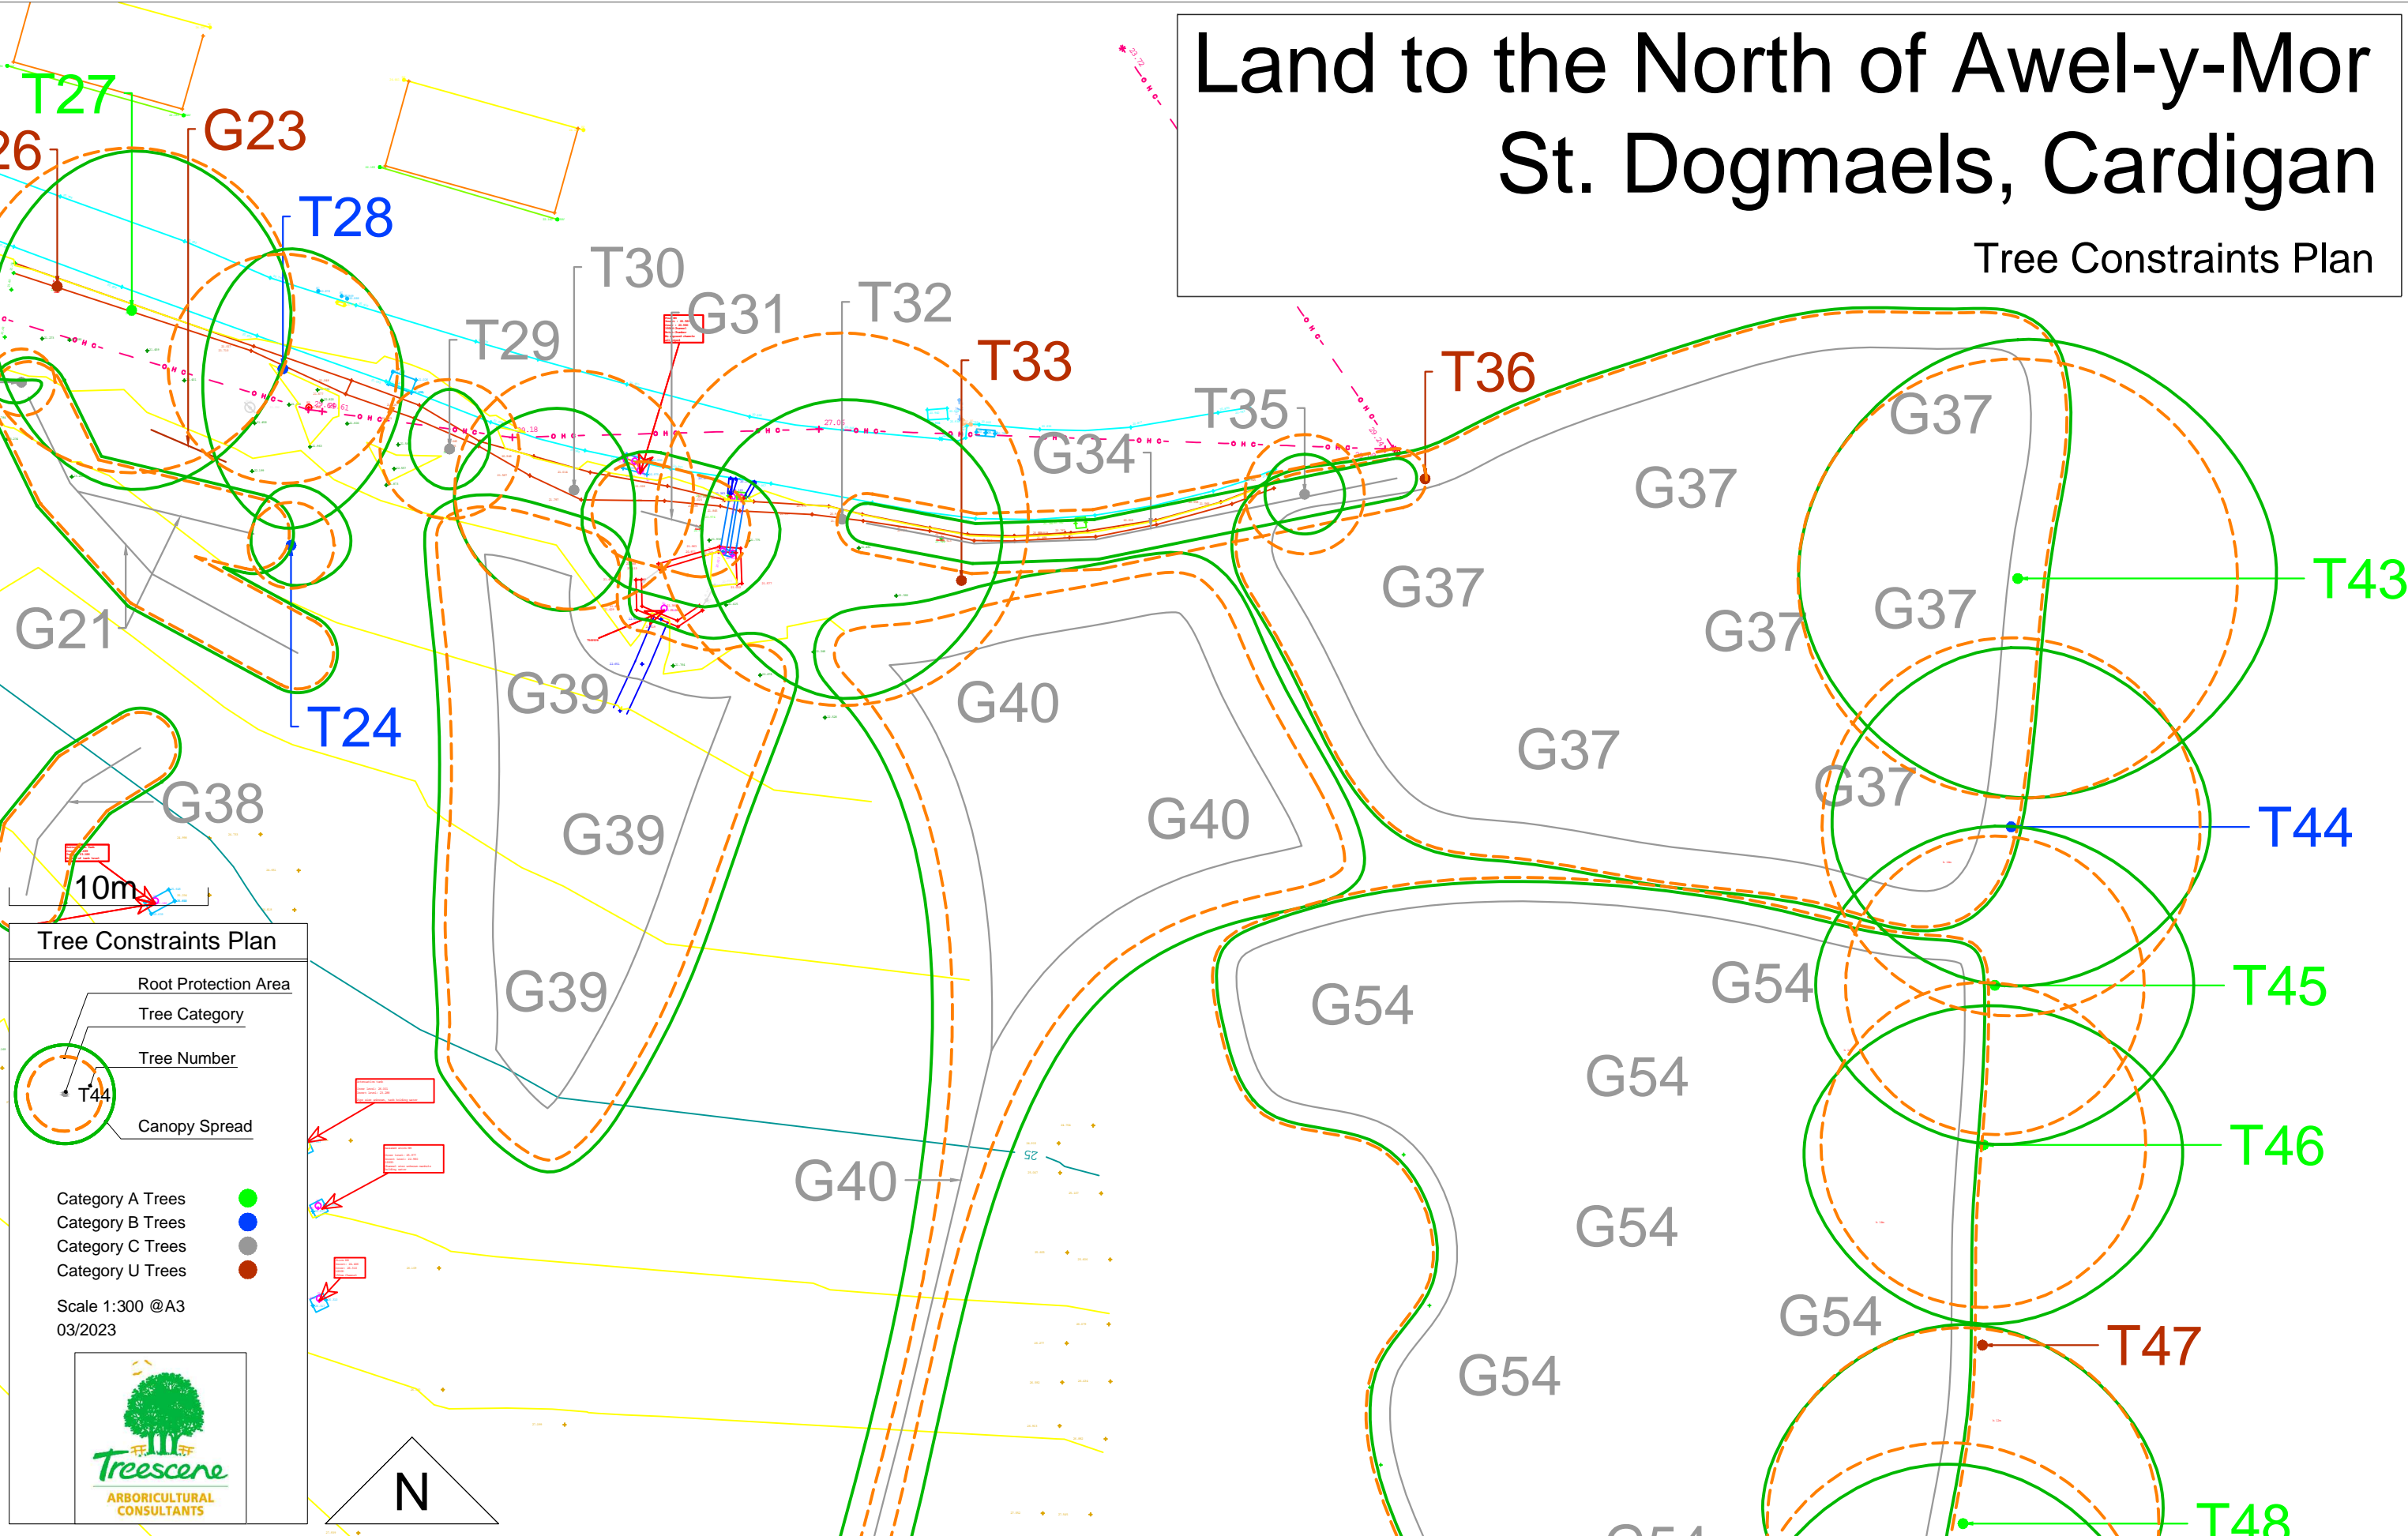

Tree Constraints Plan

- Root Protection Area
- Tree Category
- Tree Number
- Canopy Spread

Category A Trees ●
 Category B Trees ●
 Category C Trees ●
 Category U Trees ●

Scale 1:700 @A3
03/2023

Land to the North of Awel-y-Mor St. Dogmaels, Cardigan

Tree Constraints Plan

T11 →
 T10 →
 10m

T13

G12

G9

G8

T7

T6

T60

G59

Land to the North of Awel-y-Mor St. Dogmaels, Cardigan

Tree Constraints Plan

Tree Constraints Plan

- Root Protection Area
- Tree Category
- Tree Number
- Canopy Spread

Category A Trees ●
Category B Trees ●
Category C Trees ●
Category U Trees ●

Scale 1:300 @A3
03/2023

**Land to the North of Awel-y-Mor
St. Dogmaels, Cardigan**
Tree Constraints Plan

Tree Constraints Plan

- Root Protection Area
- Tree Category
- Tree Number
- Canopy Spread

Category A Trees ●
 Category B Trees ●
 Category C Trees ●
 Category U Trees ●