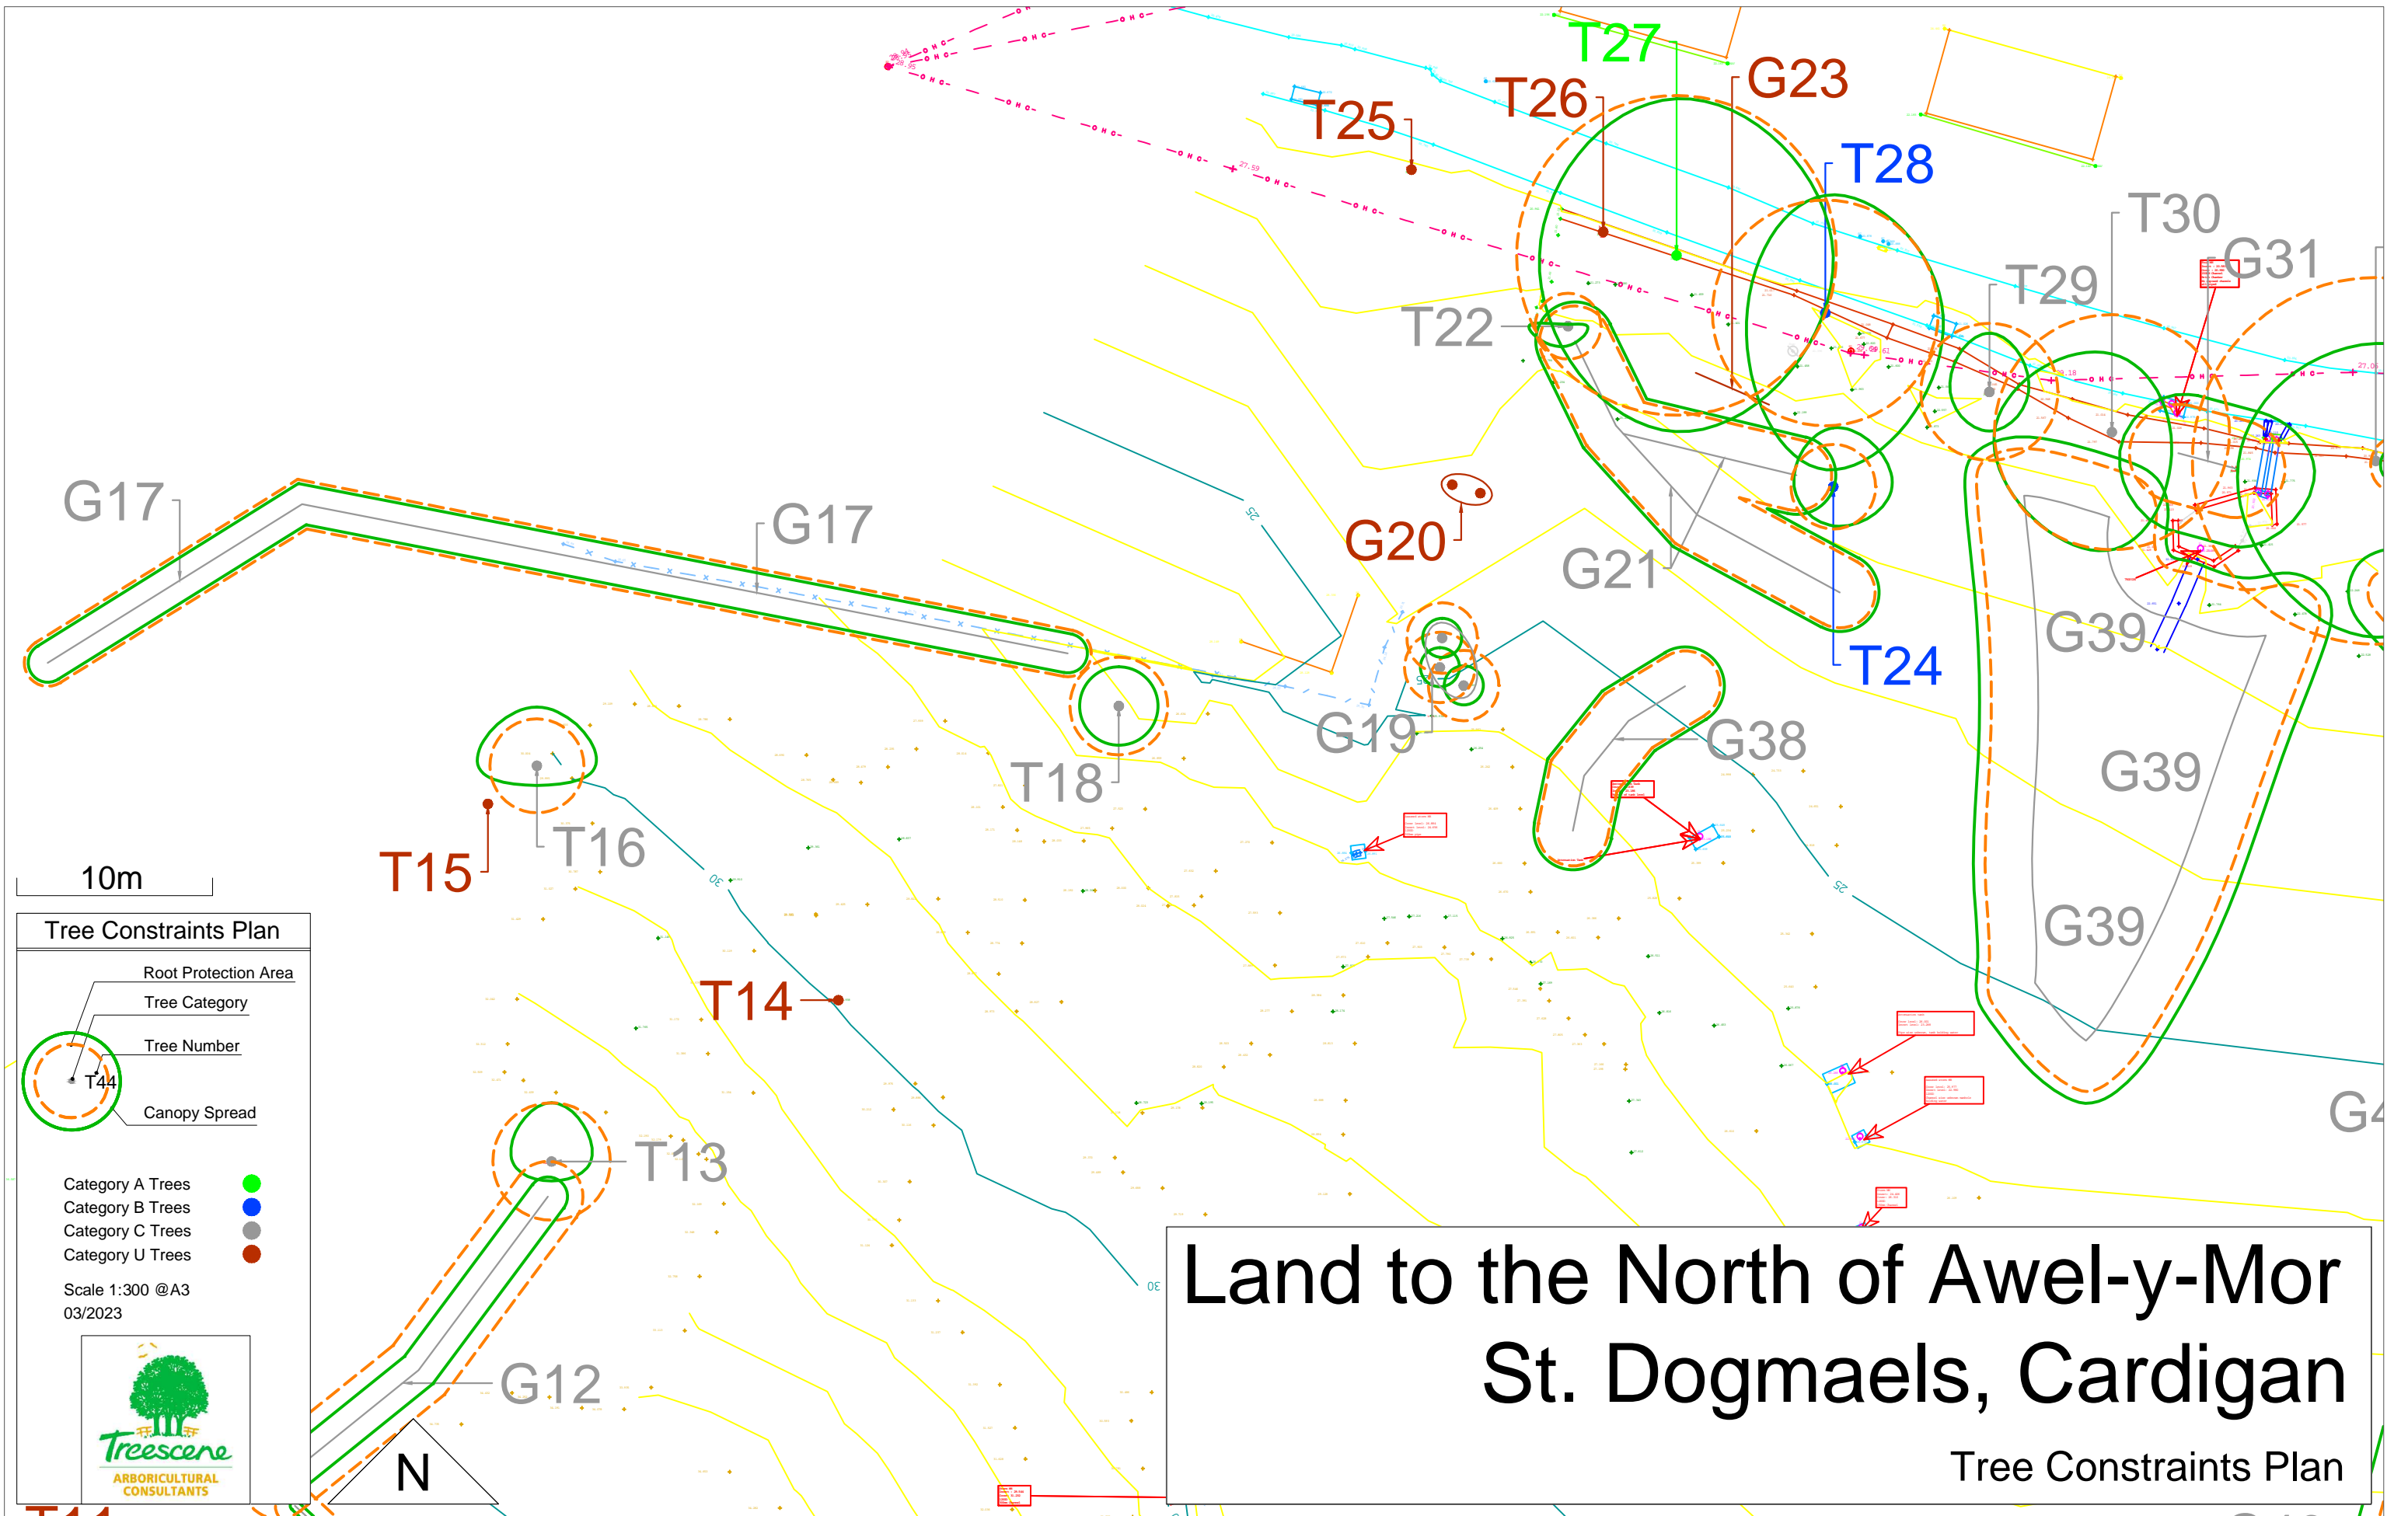

Tree Constraints Plan

- Root Protection Area
- Tree Category
- Tree Number
- Canopy Spread

Category A Trees ●
 Category B Trees ●
 Category C Trees ●
 Category U Trees ●

Scale 1:700 @A3
03/2023

Land to the North of Awel-y-Mor St. Dogmaels, Cardigan

Tree Constraints Plan

T11 →
 T10 →
 10m

T13

G12

G9

G8

T7

T6

T60

G59

Land to the North of Awel-y-Mor St. Dogmaels, Cardigan

Tree Constraints Plan

Tree Constraints Plan

- Root Protection Area
- Tree Category
- Tree Number
- Canopy Spread

Category A Trees ●
Category B Trees ●
Category C Trees ●
Category U Trees ●

Scale 1:300 @A3
03/2023

**Land to the North of Awel-y-Mor
St. Dogmaels, Cardigan**
Tree Constraints Plan

Tree Constraints Plan

- Root Protection Area
- Tree Category
- Tree Number
- Canopy Spread

Category A Trees ●
 Category B Trees ●
 Category C Trees ●
 Category U Trees ●