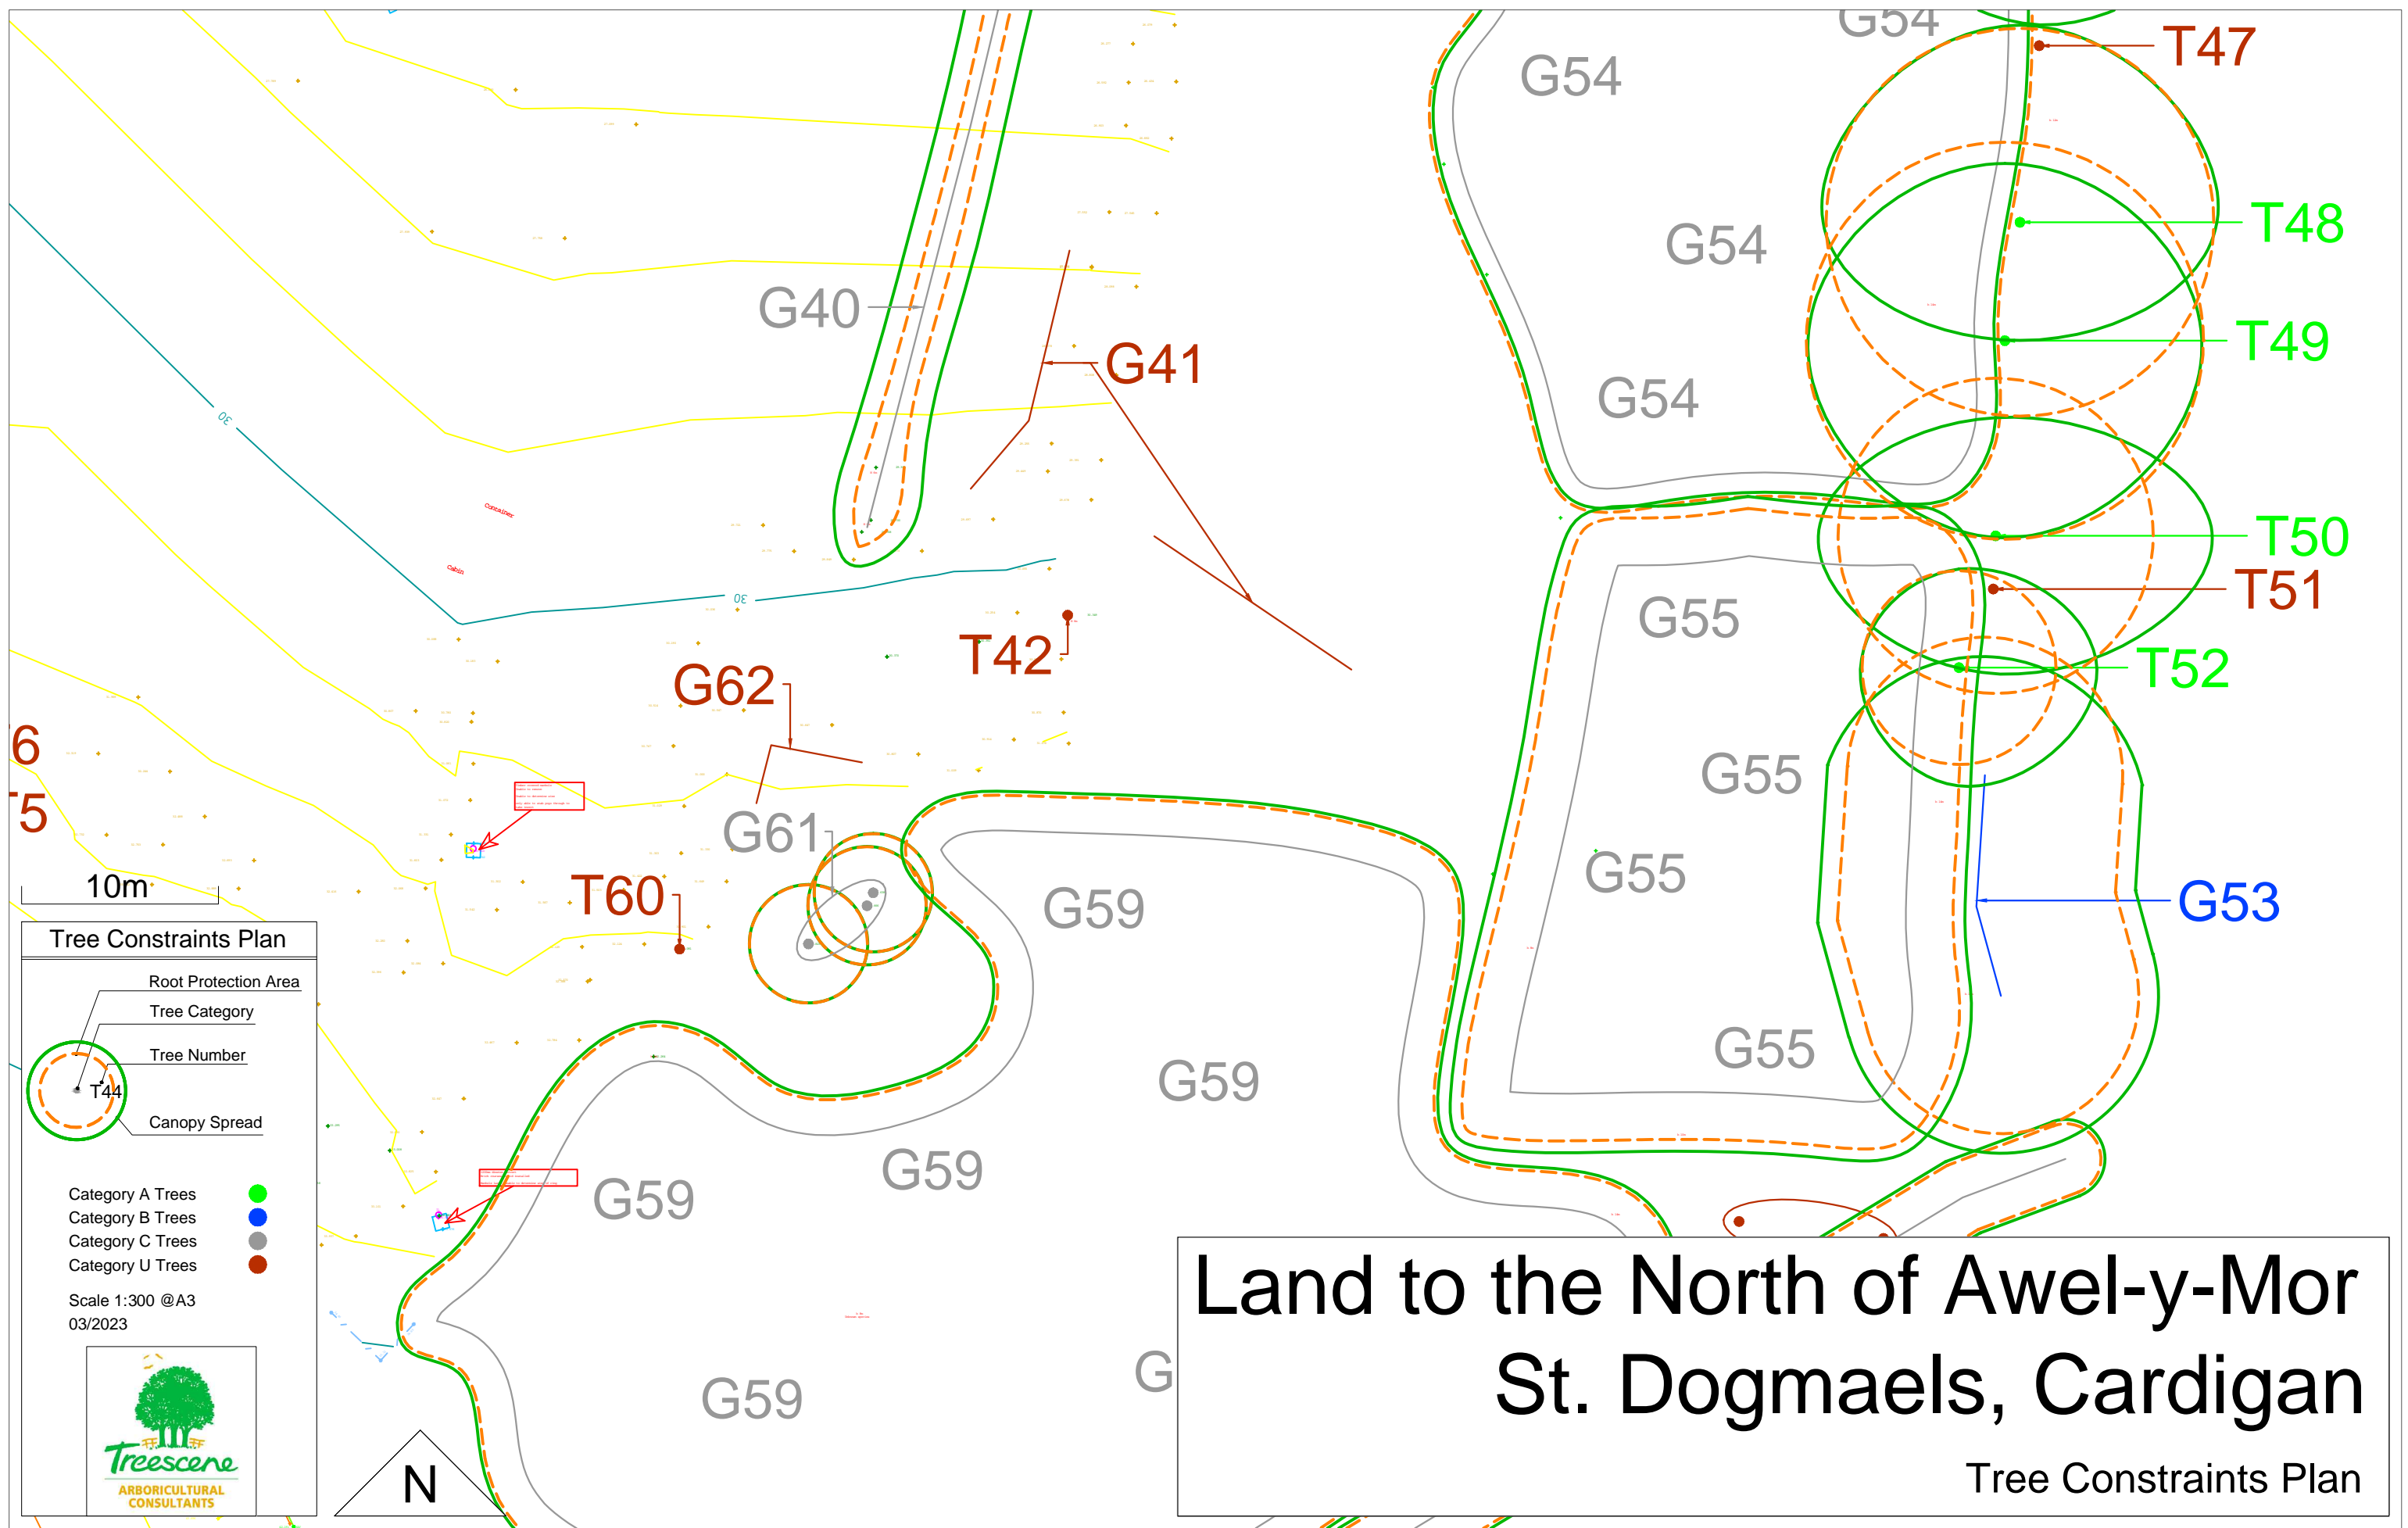

Tree Constraints Plan

- Root Protection Area
- Tree Category
- Tree Number
- Canopy Spread

Category A Trees ●
 Category B Trees ●
 Category C Trees ●
 Category U Trees ●

Scale 1:700 @A3
03/2023

Land to the North of Awel-y-Mor St. Dogmaels, Cardigan

Tree Constraints Plan

T11 →
 T10 →
 10m

T13

G12

G9

G8

T7

T6

T60

G59

Land to the North of Awel-y-Mor St. Dogmaels, Cardigan

Tree Constraints Plan

Tree Constraints Plan

- Root Protection Area
- Tree Category
- Tree Number
- Canopy Spread

Category A Trees ●
Category B Trees ●
Category C Trees ●
Category U Trees ●

Scale 1:300 @A3
03/2023

**Land to the North of Awel-y-Mor
St. Dogmaels, Cardigan**
Tree Constraints Plan

Tree Constraints Plan

- Root Protection Area
- Tree Category
- Tree Number
- Canopy Spread

Category A Trees ●
 Category B Trees ●
 Category C Trees ●
 Category U Trees ●