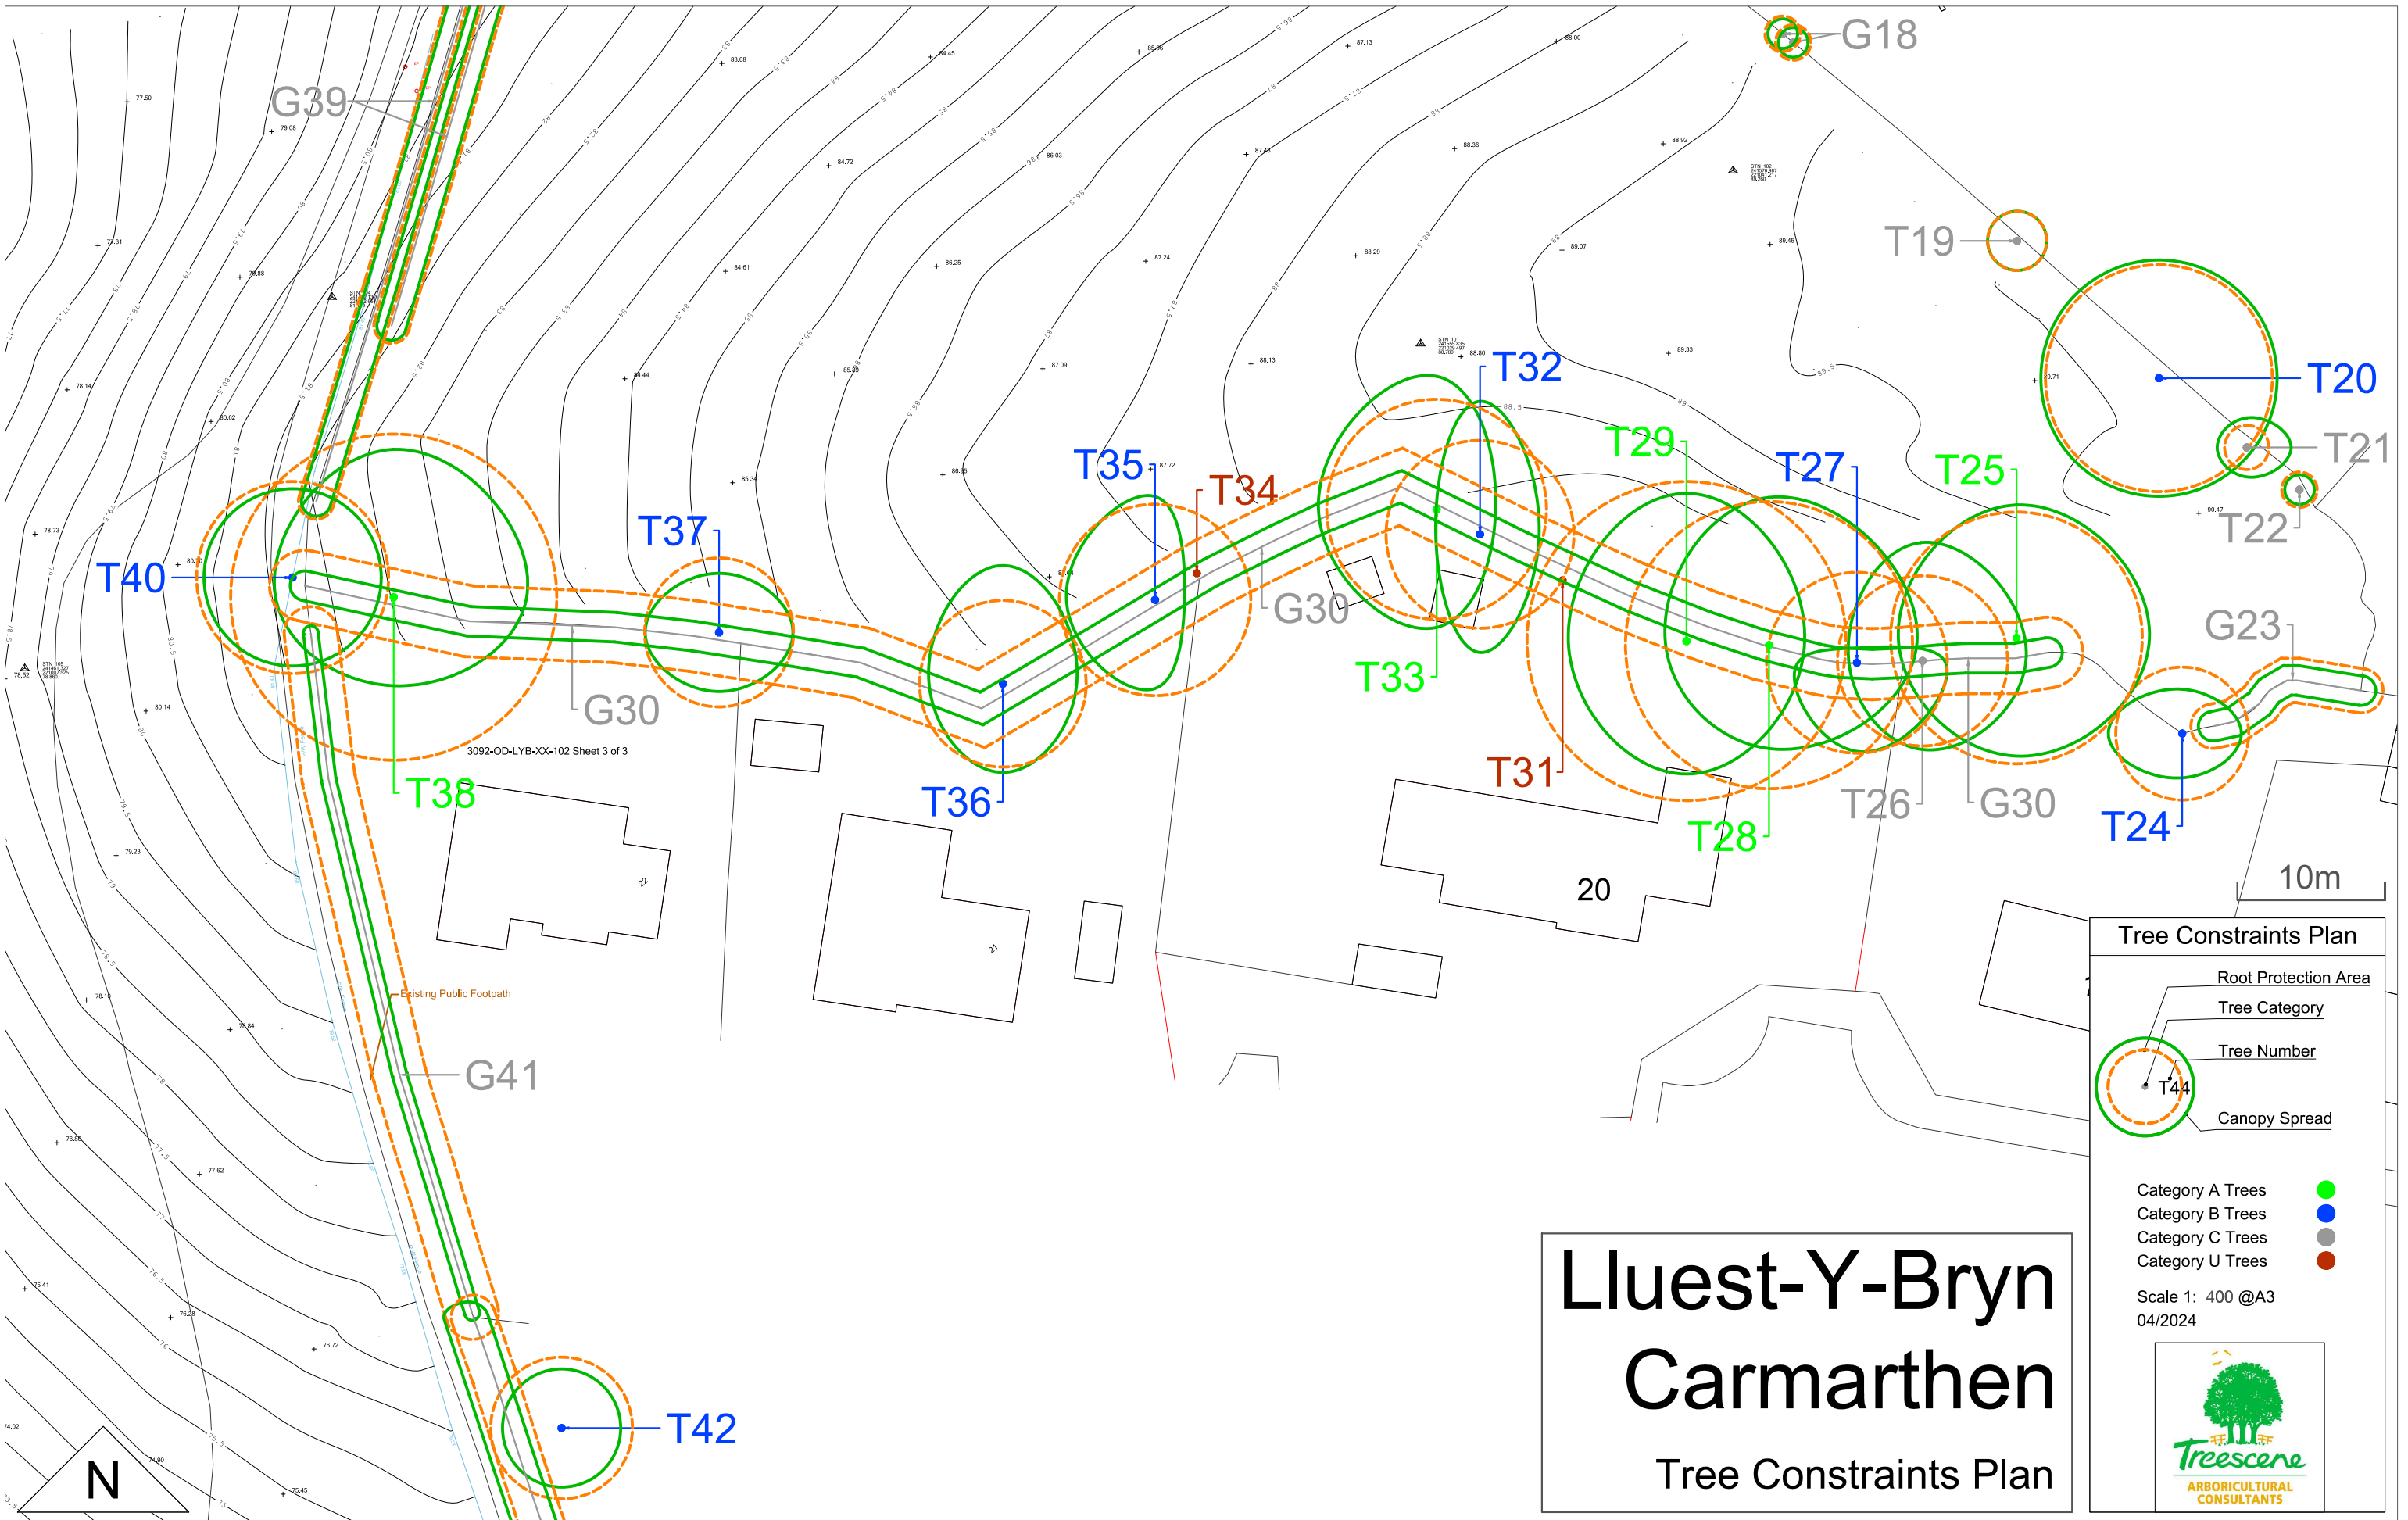

## Tree Constraints Plan

**Tree Constraints Plan**

- Root Protection Area
- Tree Category
- Tree Number
- Canopy Spread

Category A Trees	●
Category B Trees	●
Category C Trees	●
Category U Trees	●

Scale 1: 400 @A3  
04/2024

3092-OD-LYB-XX-102 Sheet 3 of 3

Existing Public Footpath

10m

## Tree Constraints Plan

**Tree Constraints Plan**

- Root Protection Area
- Tree Category
- Tree Number
- Canopy Spread

Category A Trees ●  
 Category B Trees ●  
 Category C Trees ●  
 Category U Trees ●

## Tree Constraints Plan

10m