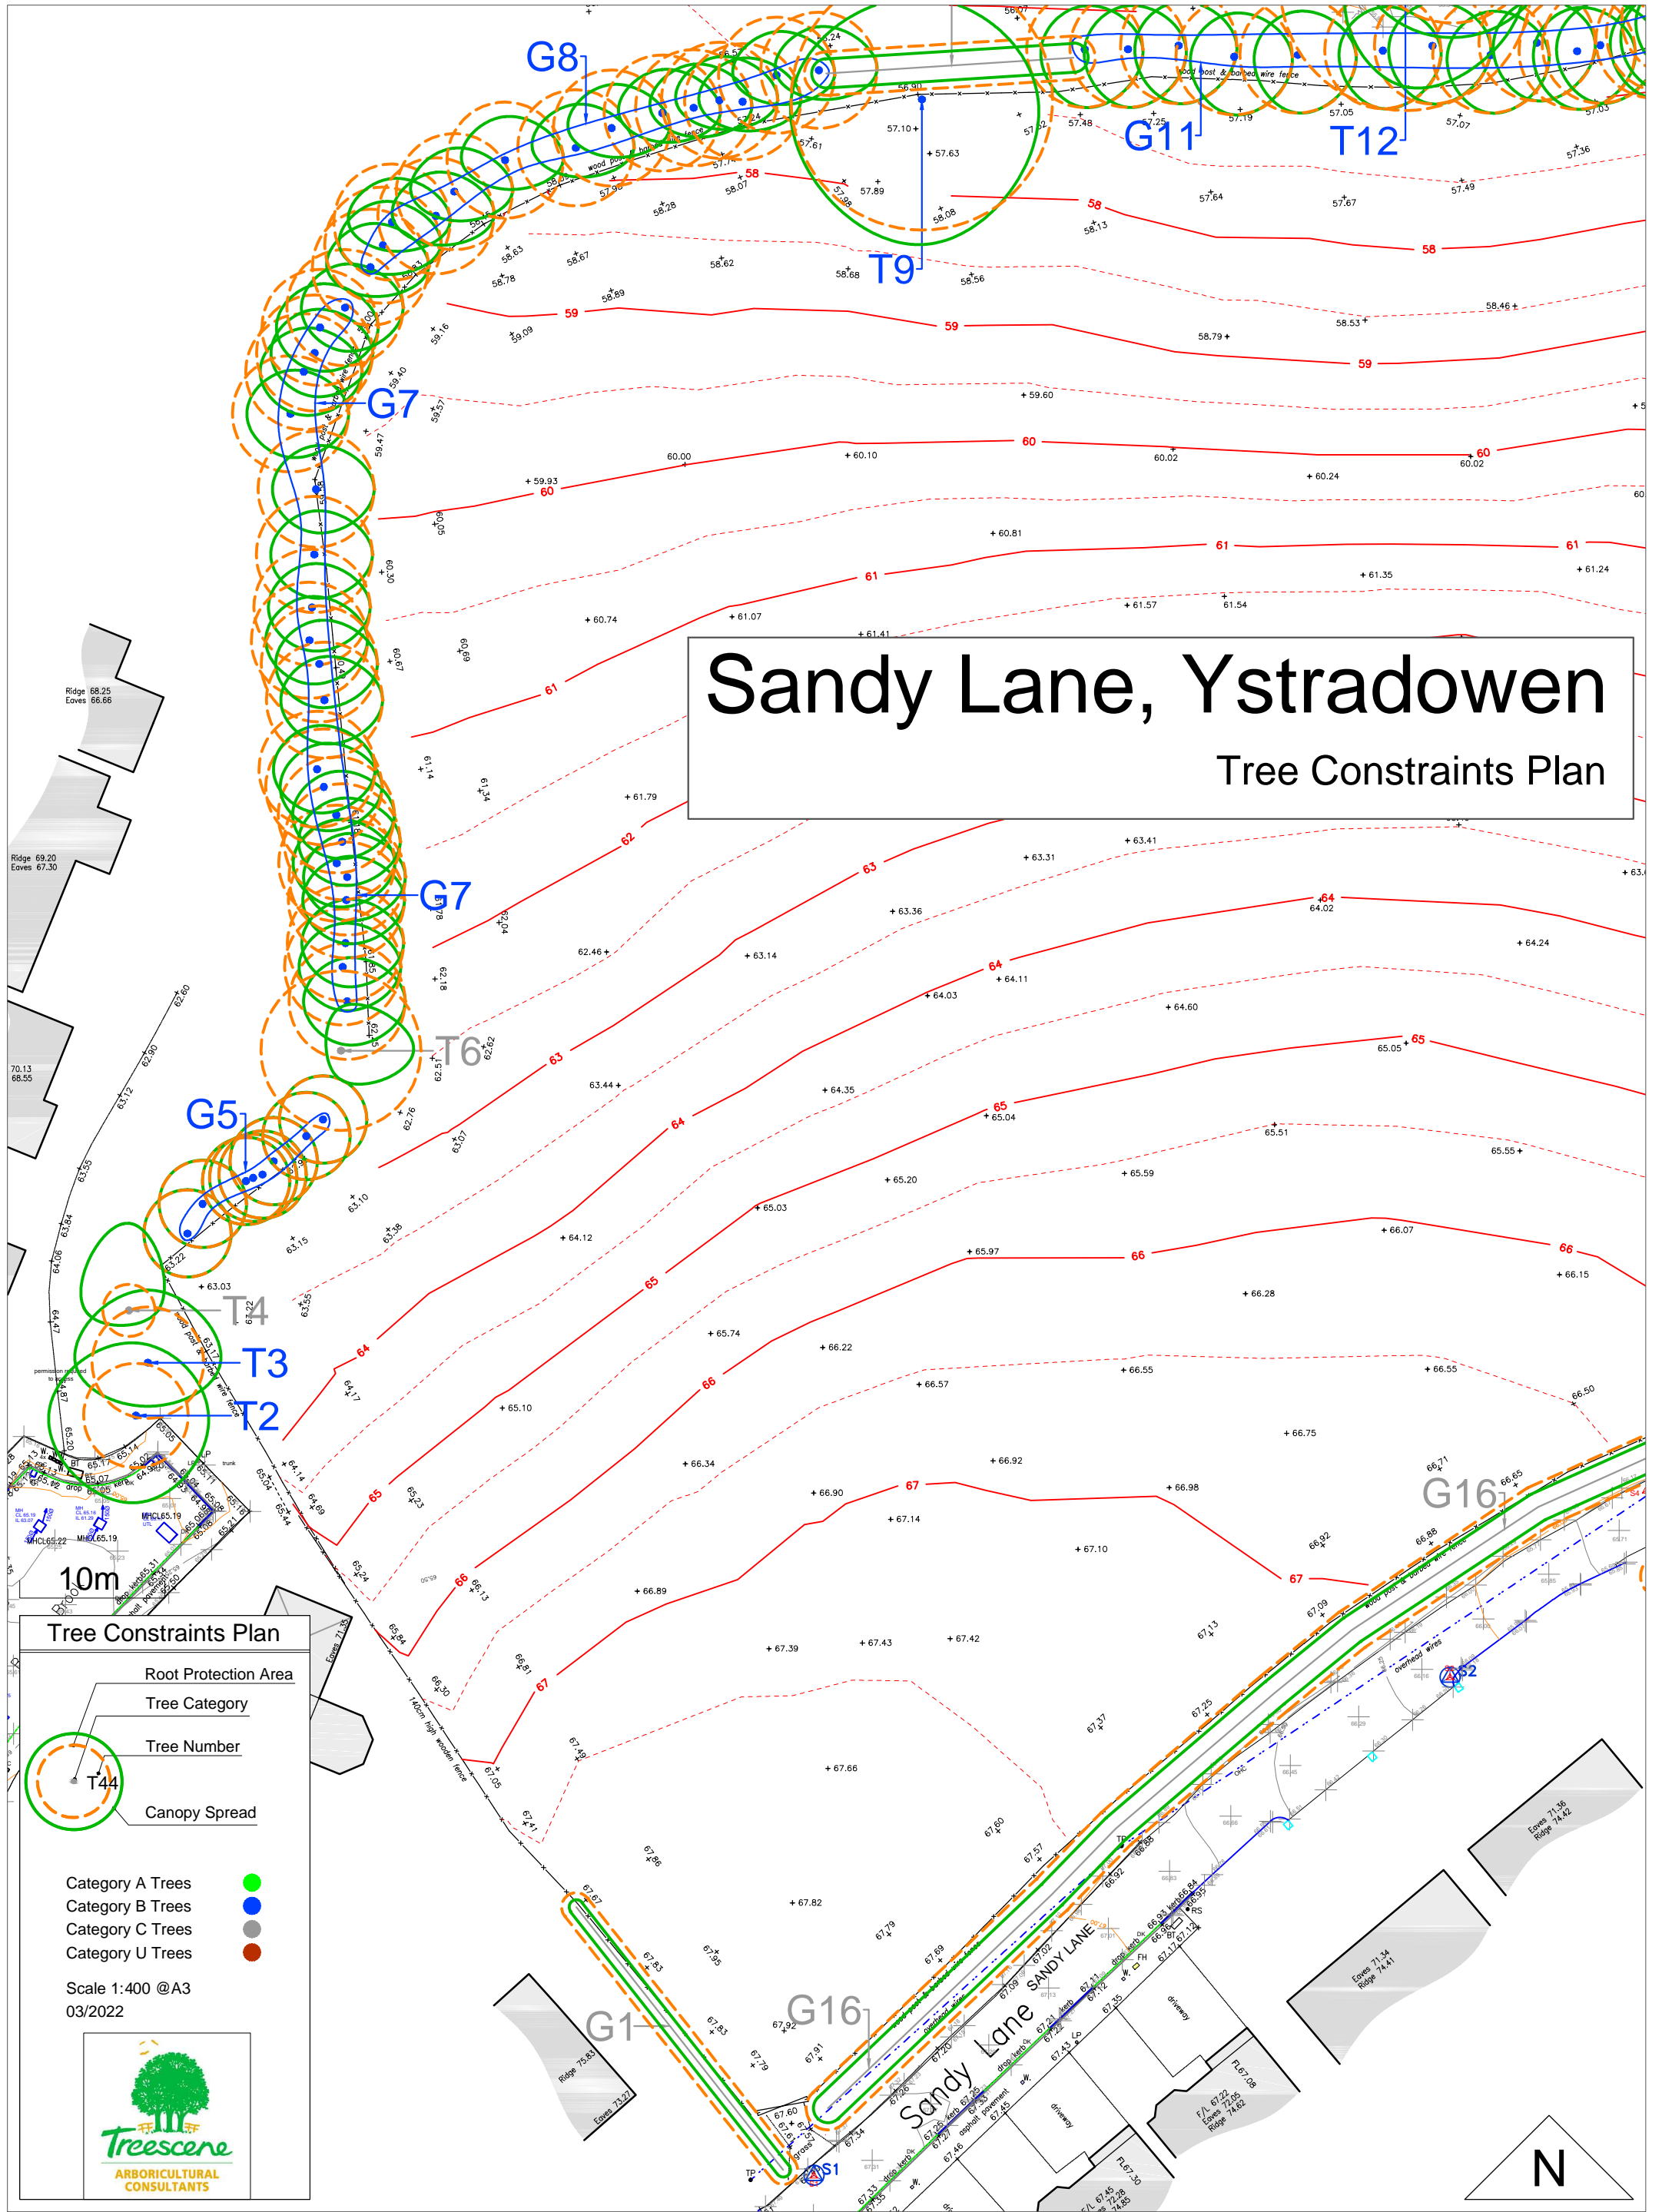

Tree Constraints Plan

- Category A Trees ●
- Category B Trees ●
- Category C Trees ●
- Category U Trees ●

Scale 1:800 @A3
03/2022

10m

Sandy Lane, Ystradowen

Tree Constraints Plan

Sandy Lane, Ystradowen

Tree Constraints Plan

Tree Constraints Plan

- Root Protection Area
- Tree Category
- Tree Number
- Canopy Spread

Category A Trees ●
 Category B Trees ●
 Category C Trees ●
 Category U Trees ●

Scale 1:400 @A3
03/2022

Tree Constraints Plan

Root Protection Area

Tree Category

Tree Number

Canopy Spread

- Category A Trees ●
- Category B Trees ●
- Category C Trees ●
- Category U Trees ●

Scale 1:400 @A3
03/2022

10m

Sandy Lane, Ystradowen

Tree Constraints Plan