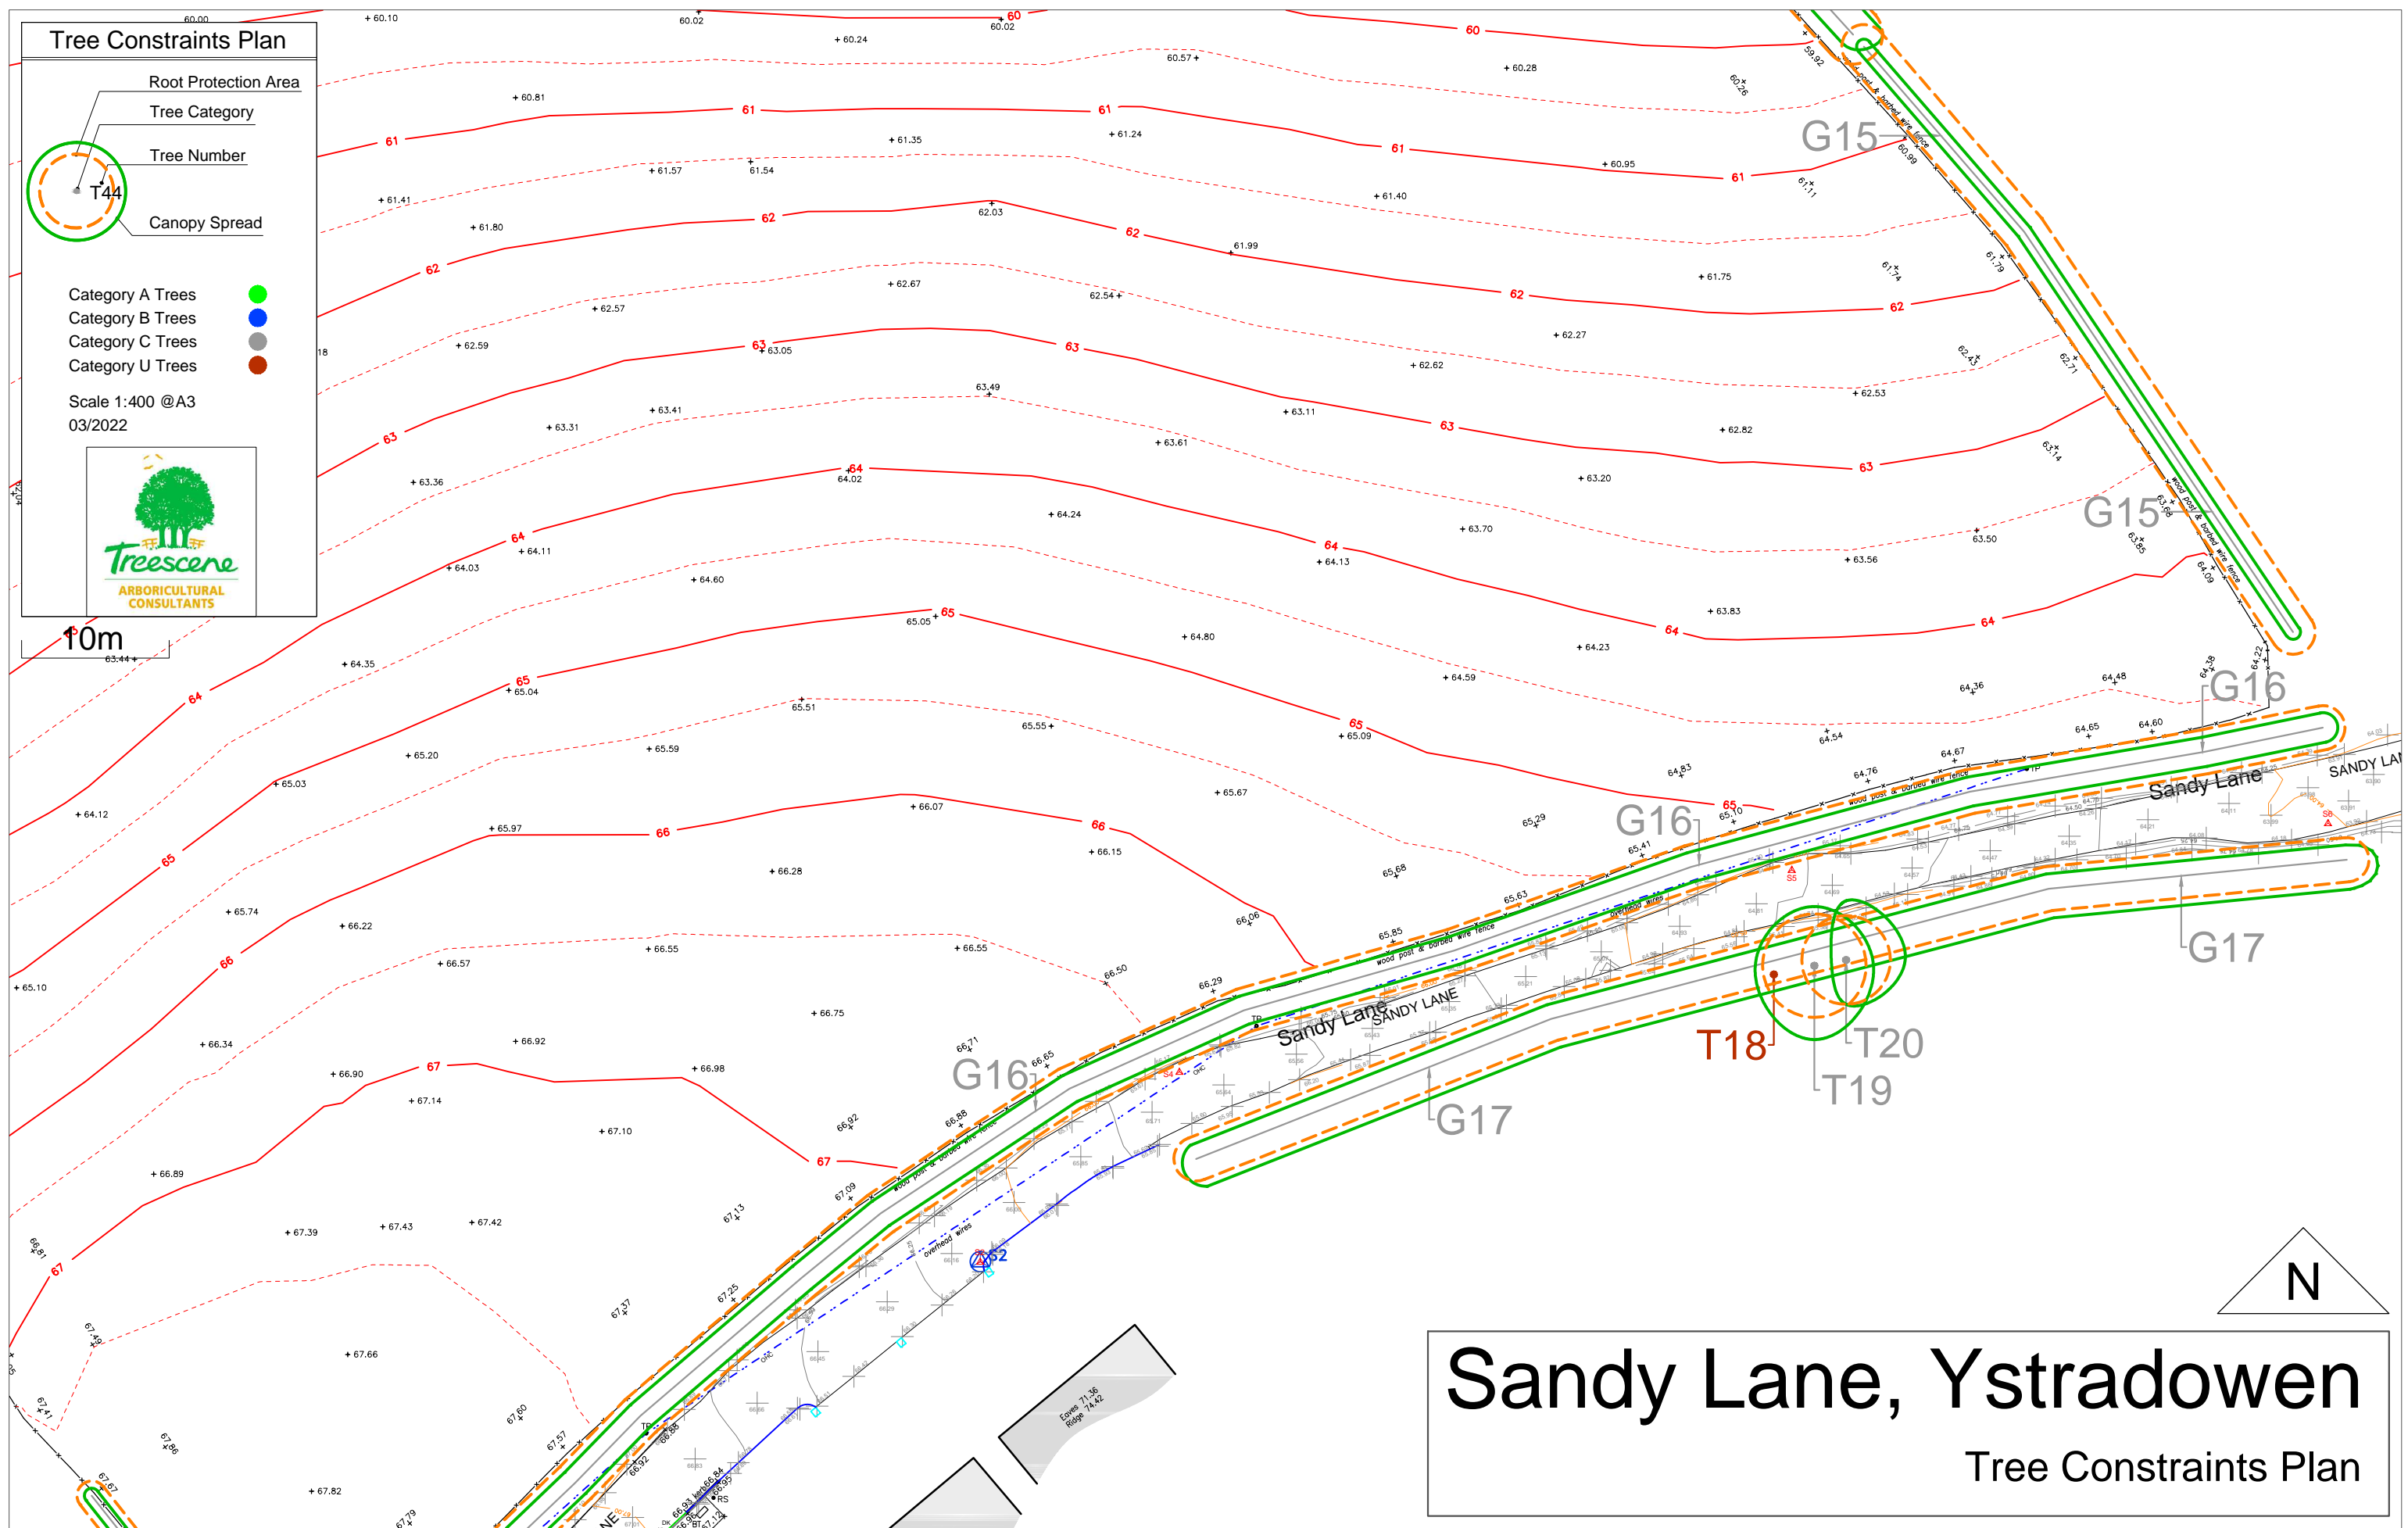

Tree Constraints Plan

- Category A Trees ●
- Category B Trees ●
- Category C Trees ●
- Category U Trees ●

Scale 1:800 @A3
03/2022

10m

Sandy Lane, Ystradowen

Tree Constraints Plan

Sandy Lane, Ystradowen

Tree Constraints Plan

Tree Constraints Plan

- Root Protection Area
- Tree Category
- Tree Number
- Canopy Spread

Category A Trees ●
 Category B Trees ●
 Category C Trees ●
 Category U Trees ●

Scale 1:400 @A3
03/2022

Tree Constraints Plan

Root Protection Area

Tree Category

Tree Number

Canopy Spread

- Category A Trees ●
- Category B Trees ●
- Category C Trees ●
- Category U Trees ●

Scale 1:400 @A3
03/2022

10m

Sandy Lane, Ystradowen

Tree Constraints Plan