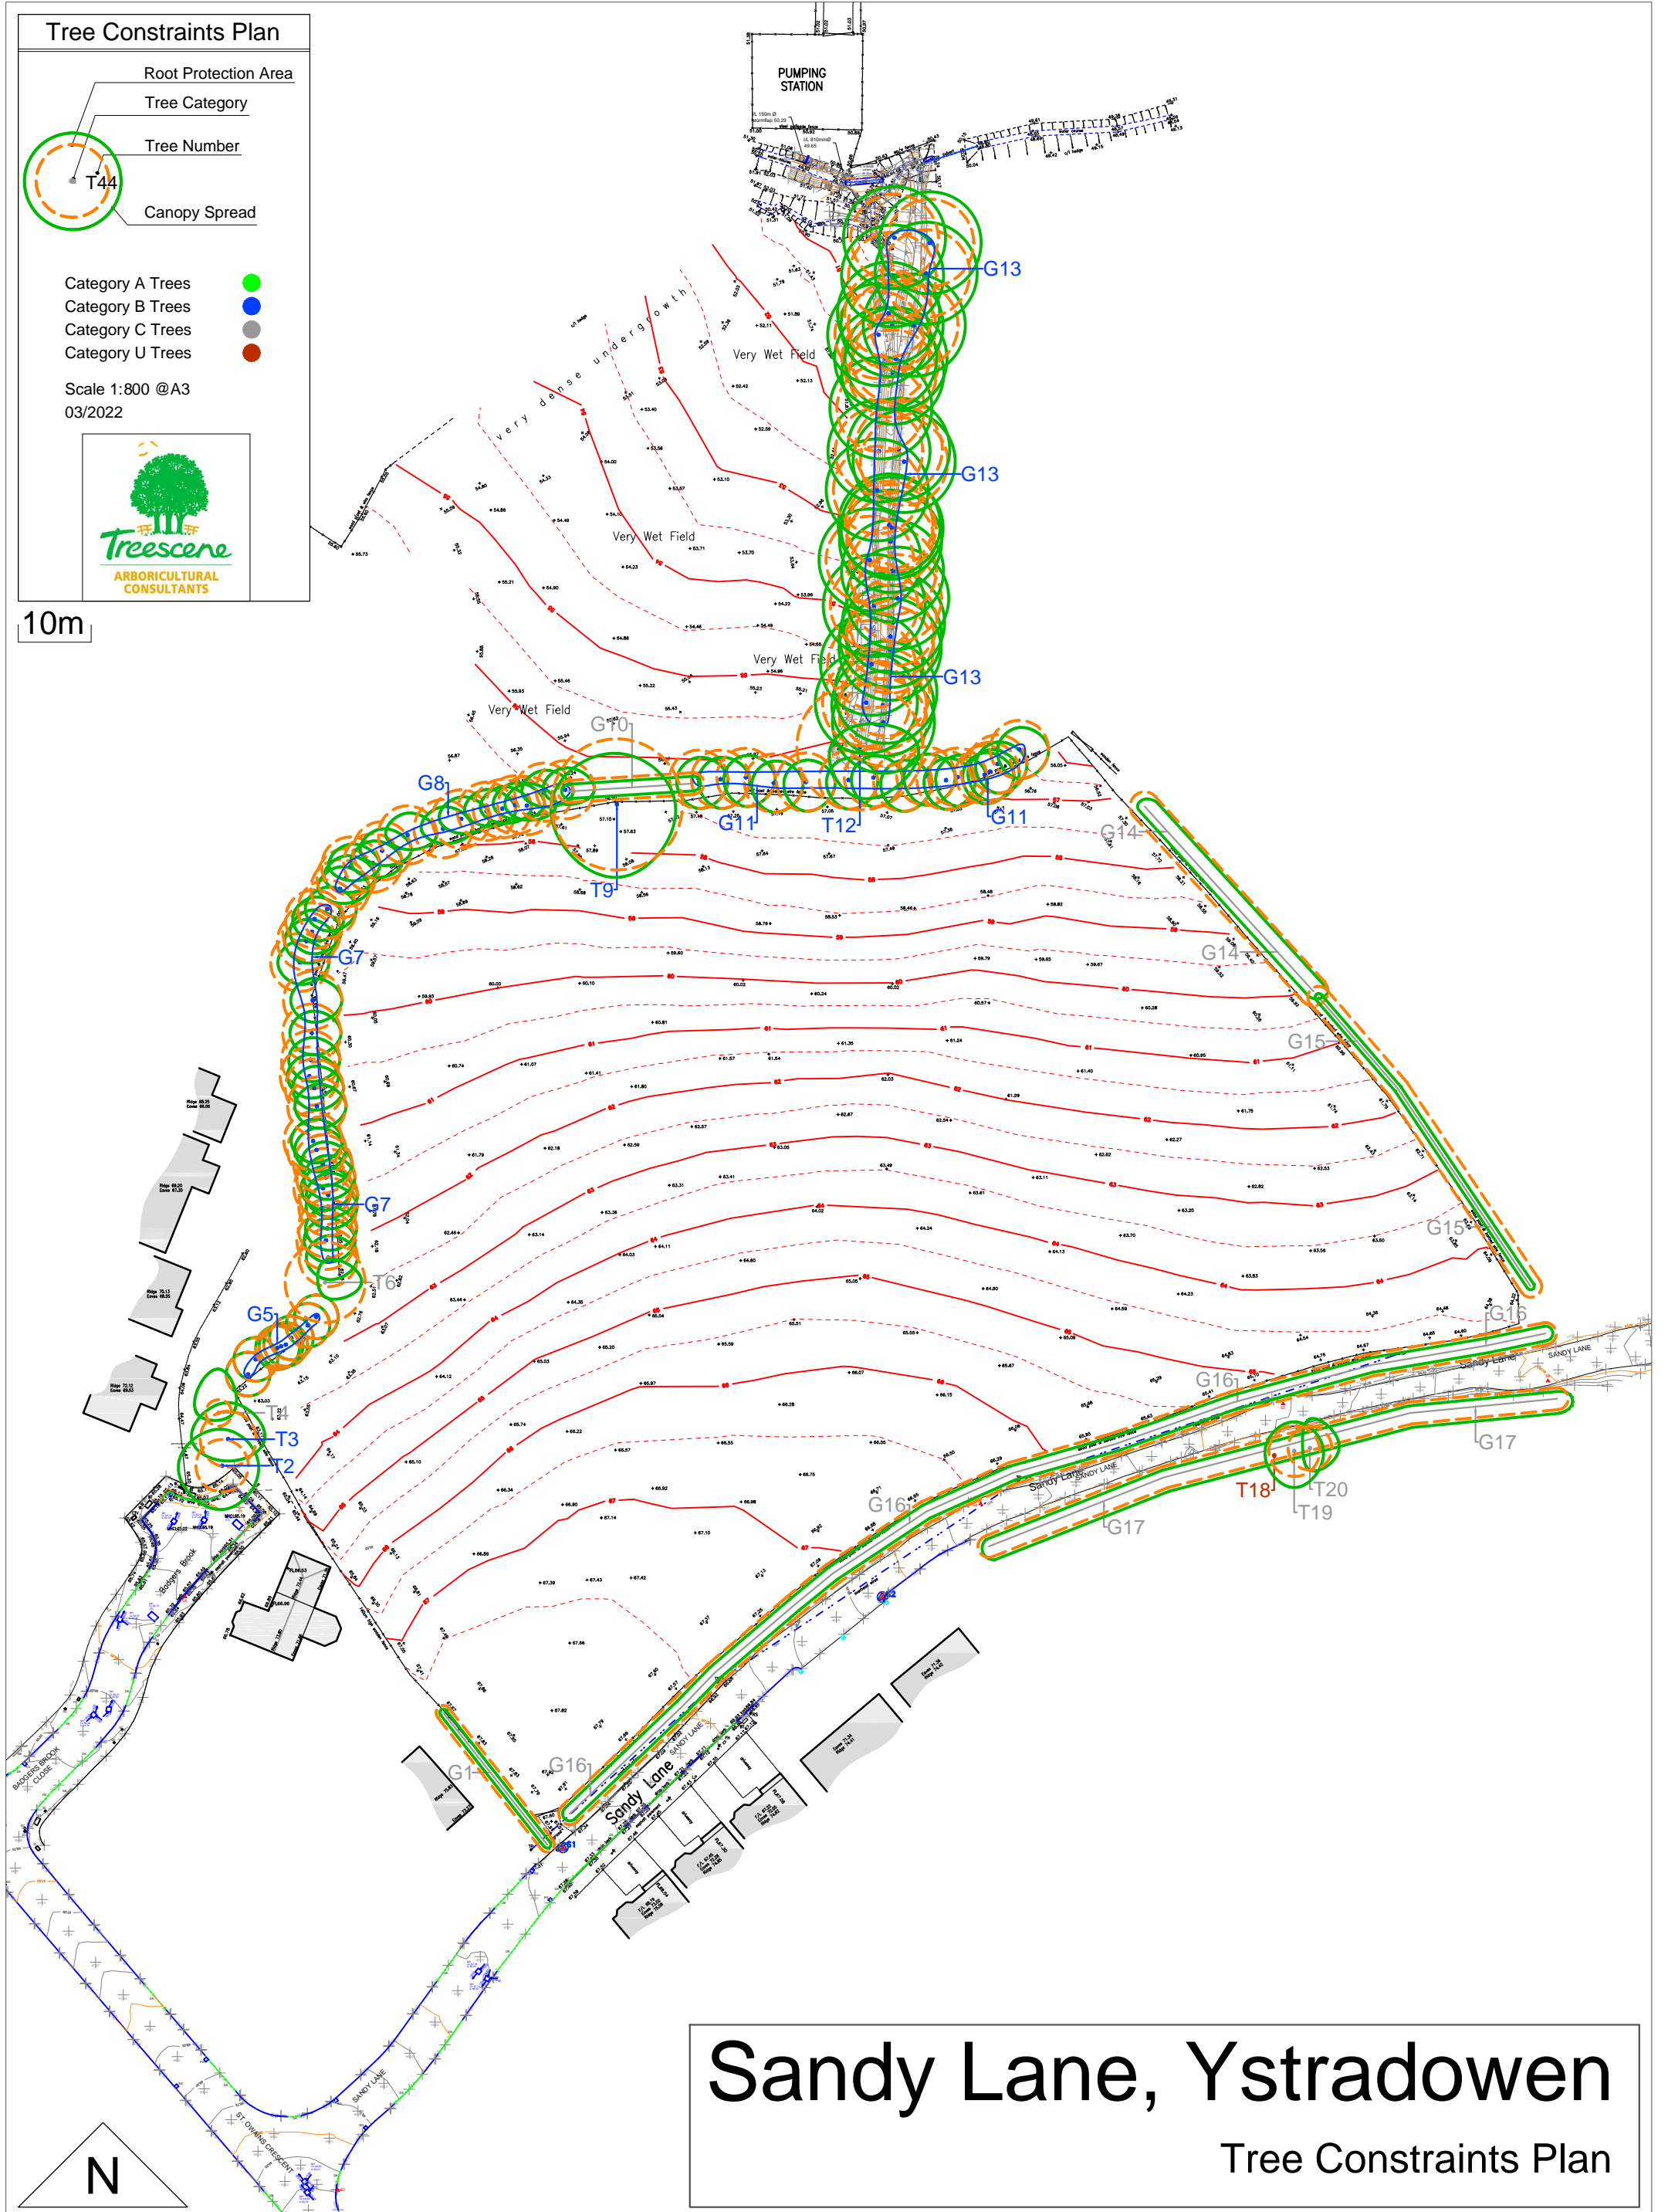

Tree Constraints Plan

- Category A Trees ●
- Category B Trees ●
- Category C Trees ●
- Category U Trees ●

Scale 1:800 @A3
03/2022

10m

Sandy Lane, Ystradowen

Tree Constraints Plan

Sandy Lane, Ystradowen

Tree Constraints Plan

Tree Constraints Plan

- Root Protection Area
- Tree Category
- Tree Number
- Canopy Spread

Category A Trees ●
 Category B Trees ●
 Category C Trees ●
 Category U Trees ●

Scale 1:400 @A3
03/2022

Tree Constraints Plan

Root Protection Area

Tree Category

Tree Number

Canopy Spread

- Category A Trees ●
- Category B Trees ●
- Category C Trees ●
- Category U Trees ●

Scale 1:400 @A3
03/2022

10m

Sandy Lane, Ystradowen

Tree Constraints Plan