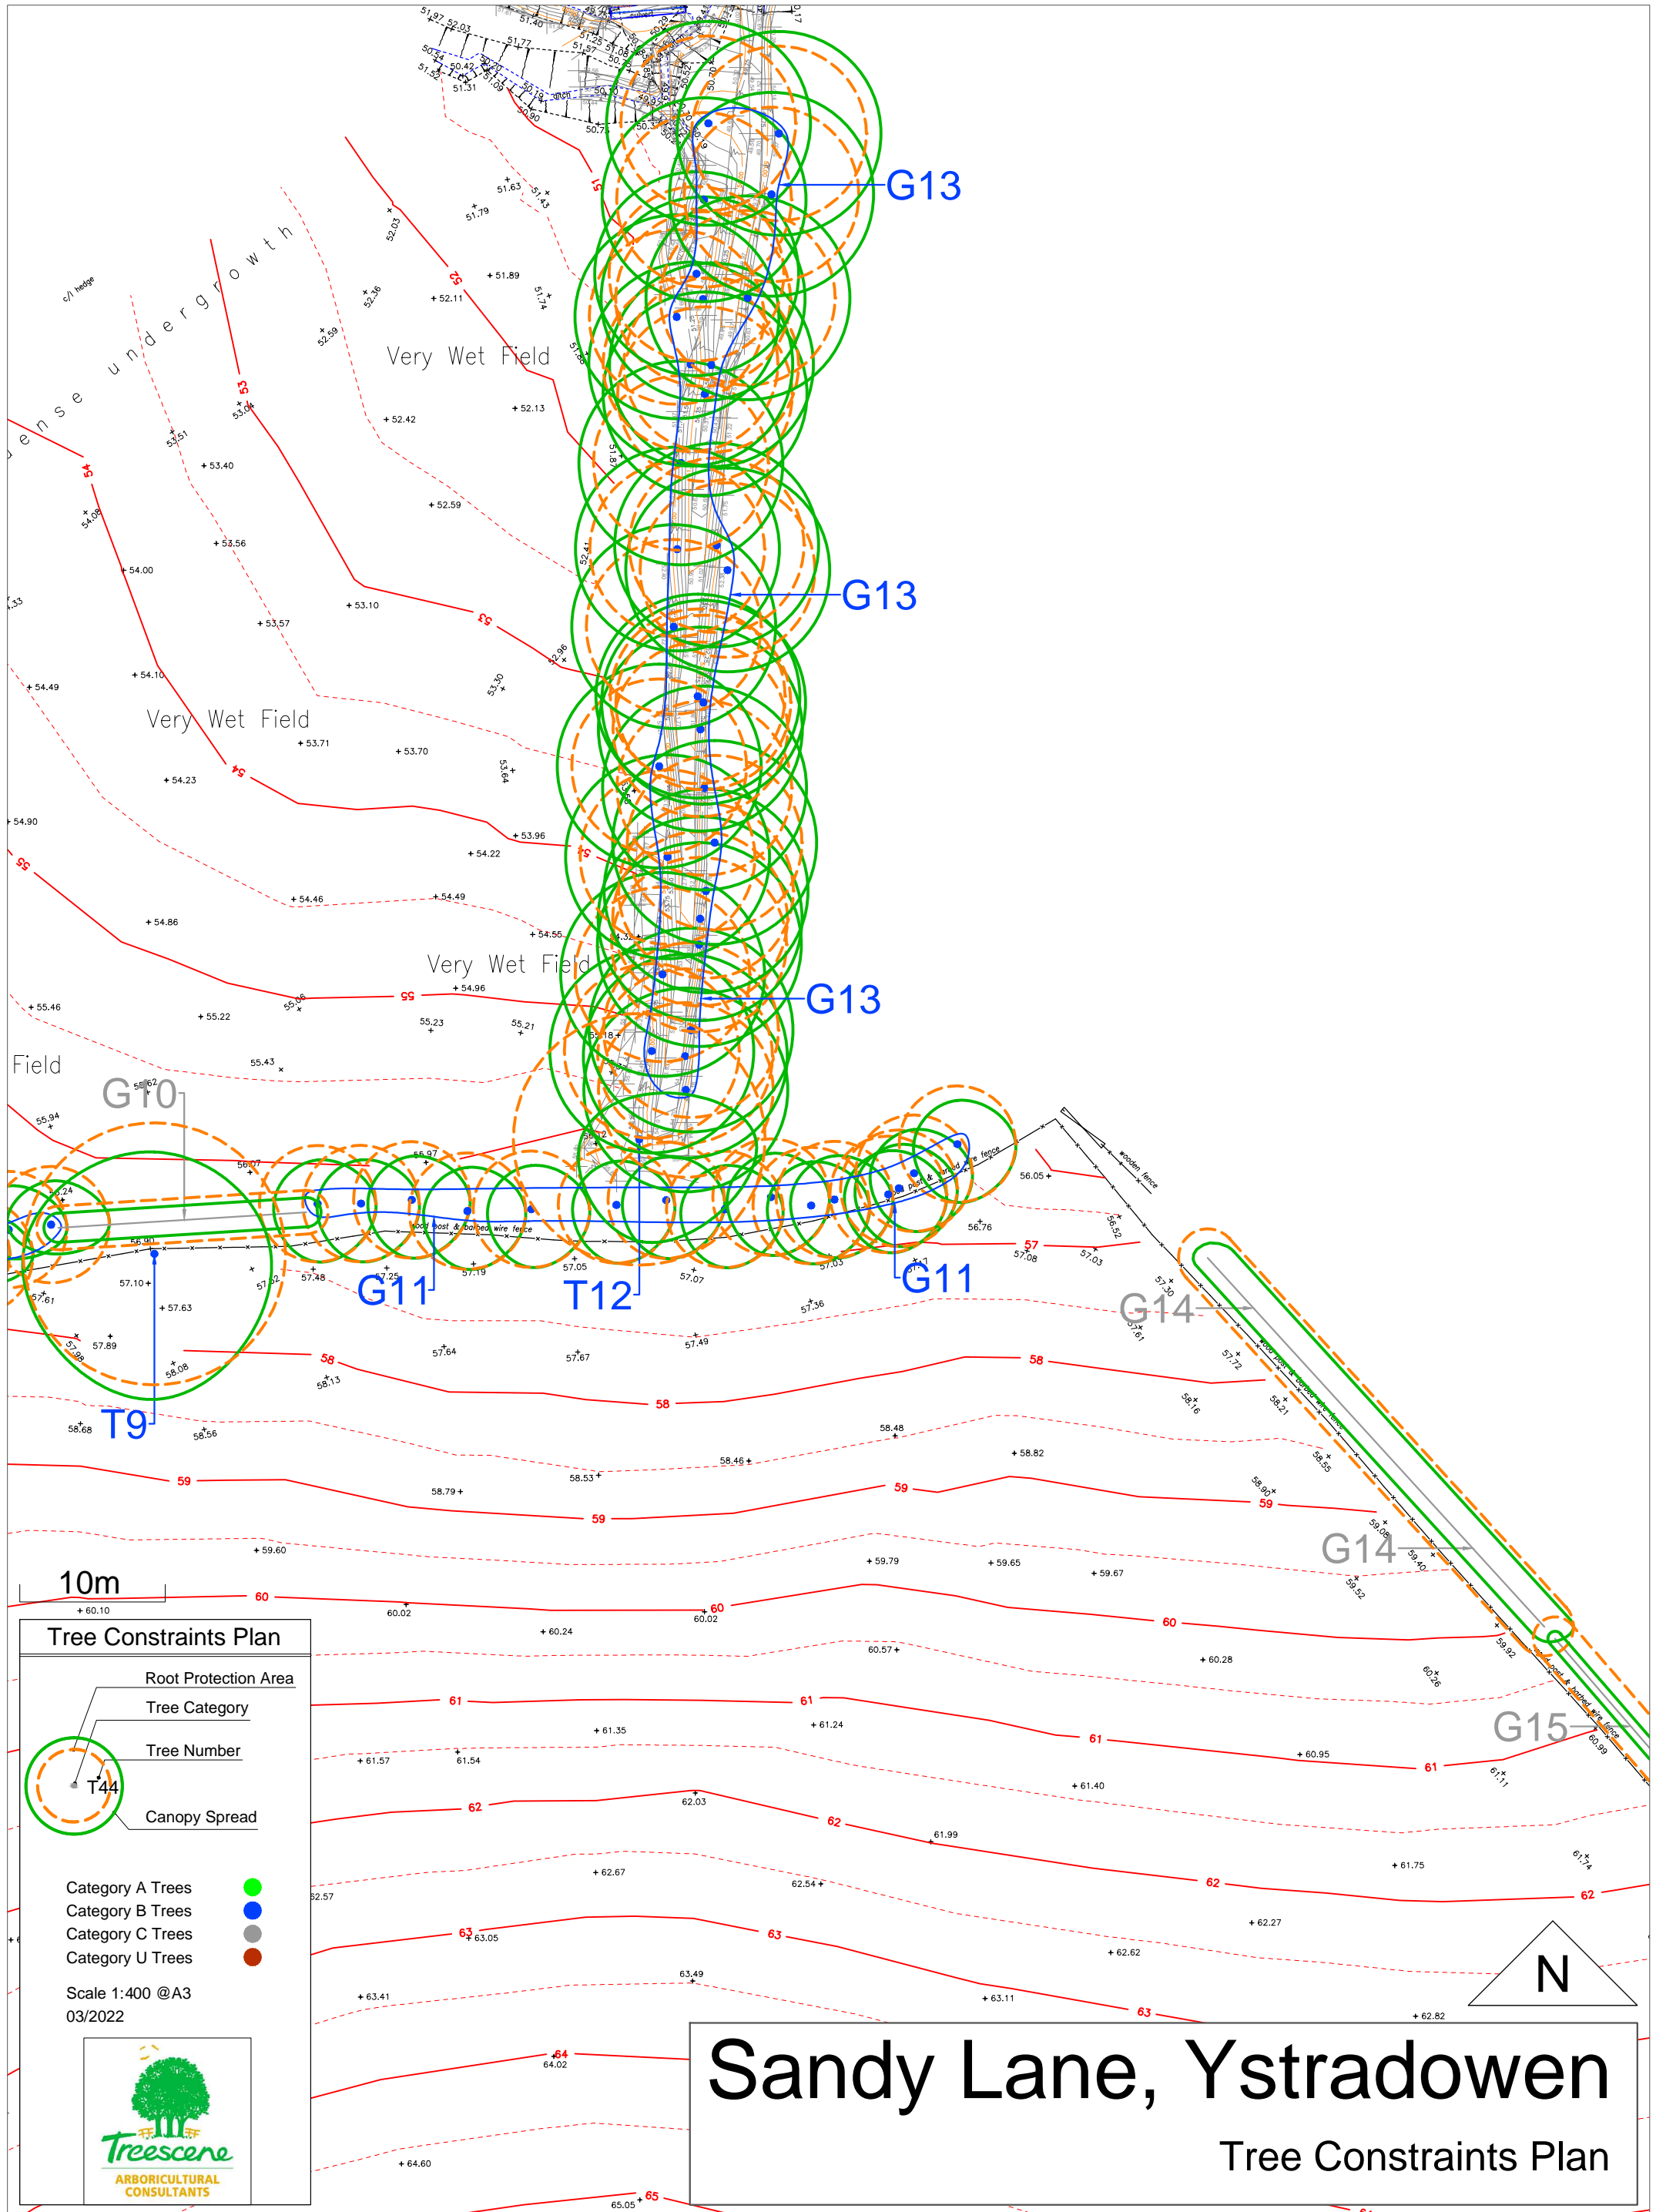

Tree Constraints Plan

- Category A Trees ●
- Category B Trees ●
- Category C Trees ●
- Category U Trees ●

Scale 1:800 @A3
03/2022

10m

Sandy Lane, Ystradowen

Tree Constraints Plan

Sandy Lane, Ystradowen

Tree Constraints Plan

Tree Constraints Plan

- Root Protection Area
- Tree Category
- Tree Number
- Canopy Spread

Category A Trees ●
 Category B Trees ●
 Category C Trees ●
 Category U Trees ●

Scale 1:400 @A3
03/2022

Tree Constraints Plan

Root Protection Area

Tree Category

Tree Number

Canopy Spread

- Category A Trees ●
- Category B Trees ●
- Category C Trees ●
- Category U Trees ●

Scale 1:400 @A3
03/2022

10m

Sandy Lane, Ystradowen

Tree Constraints Plan