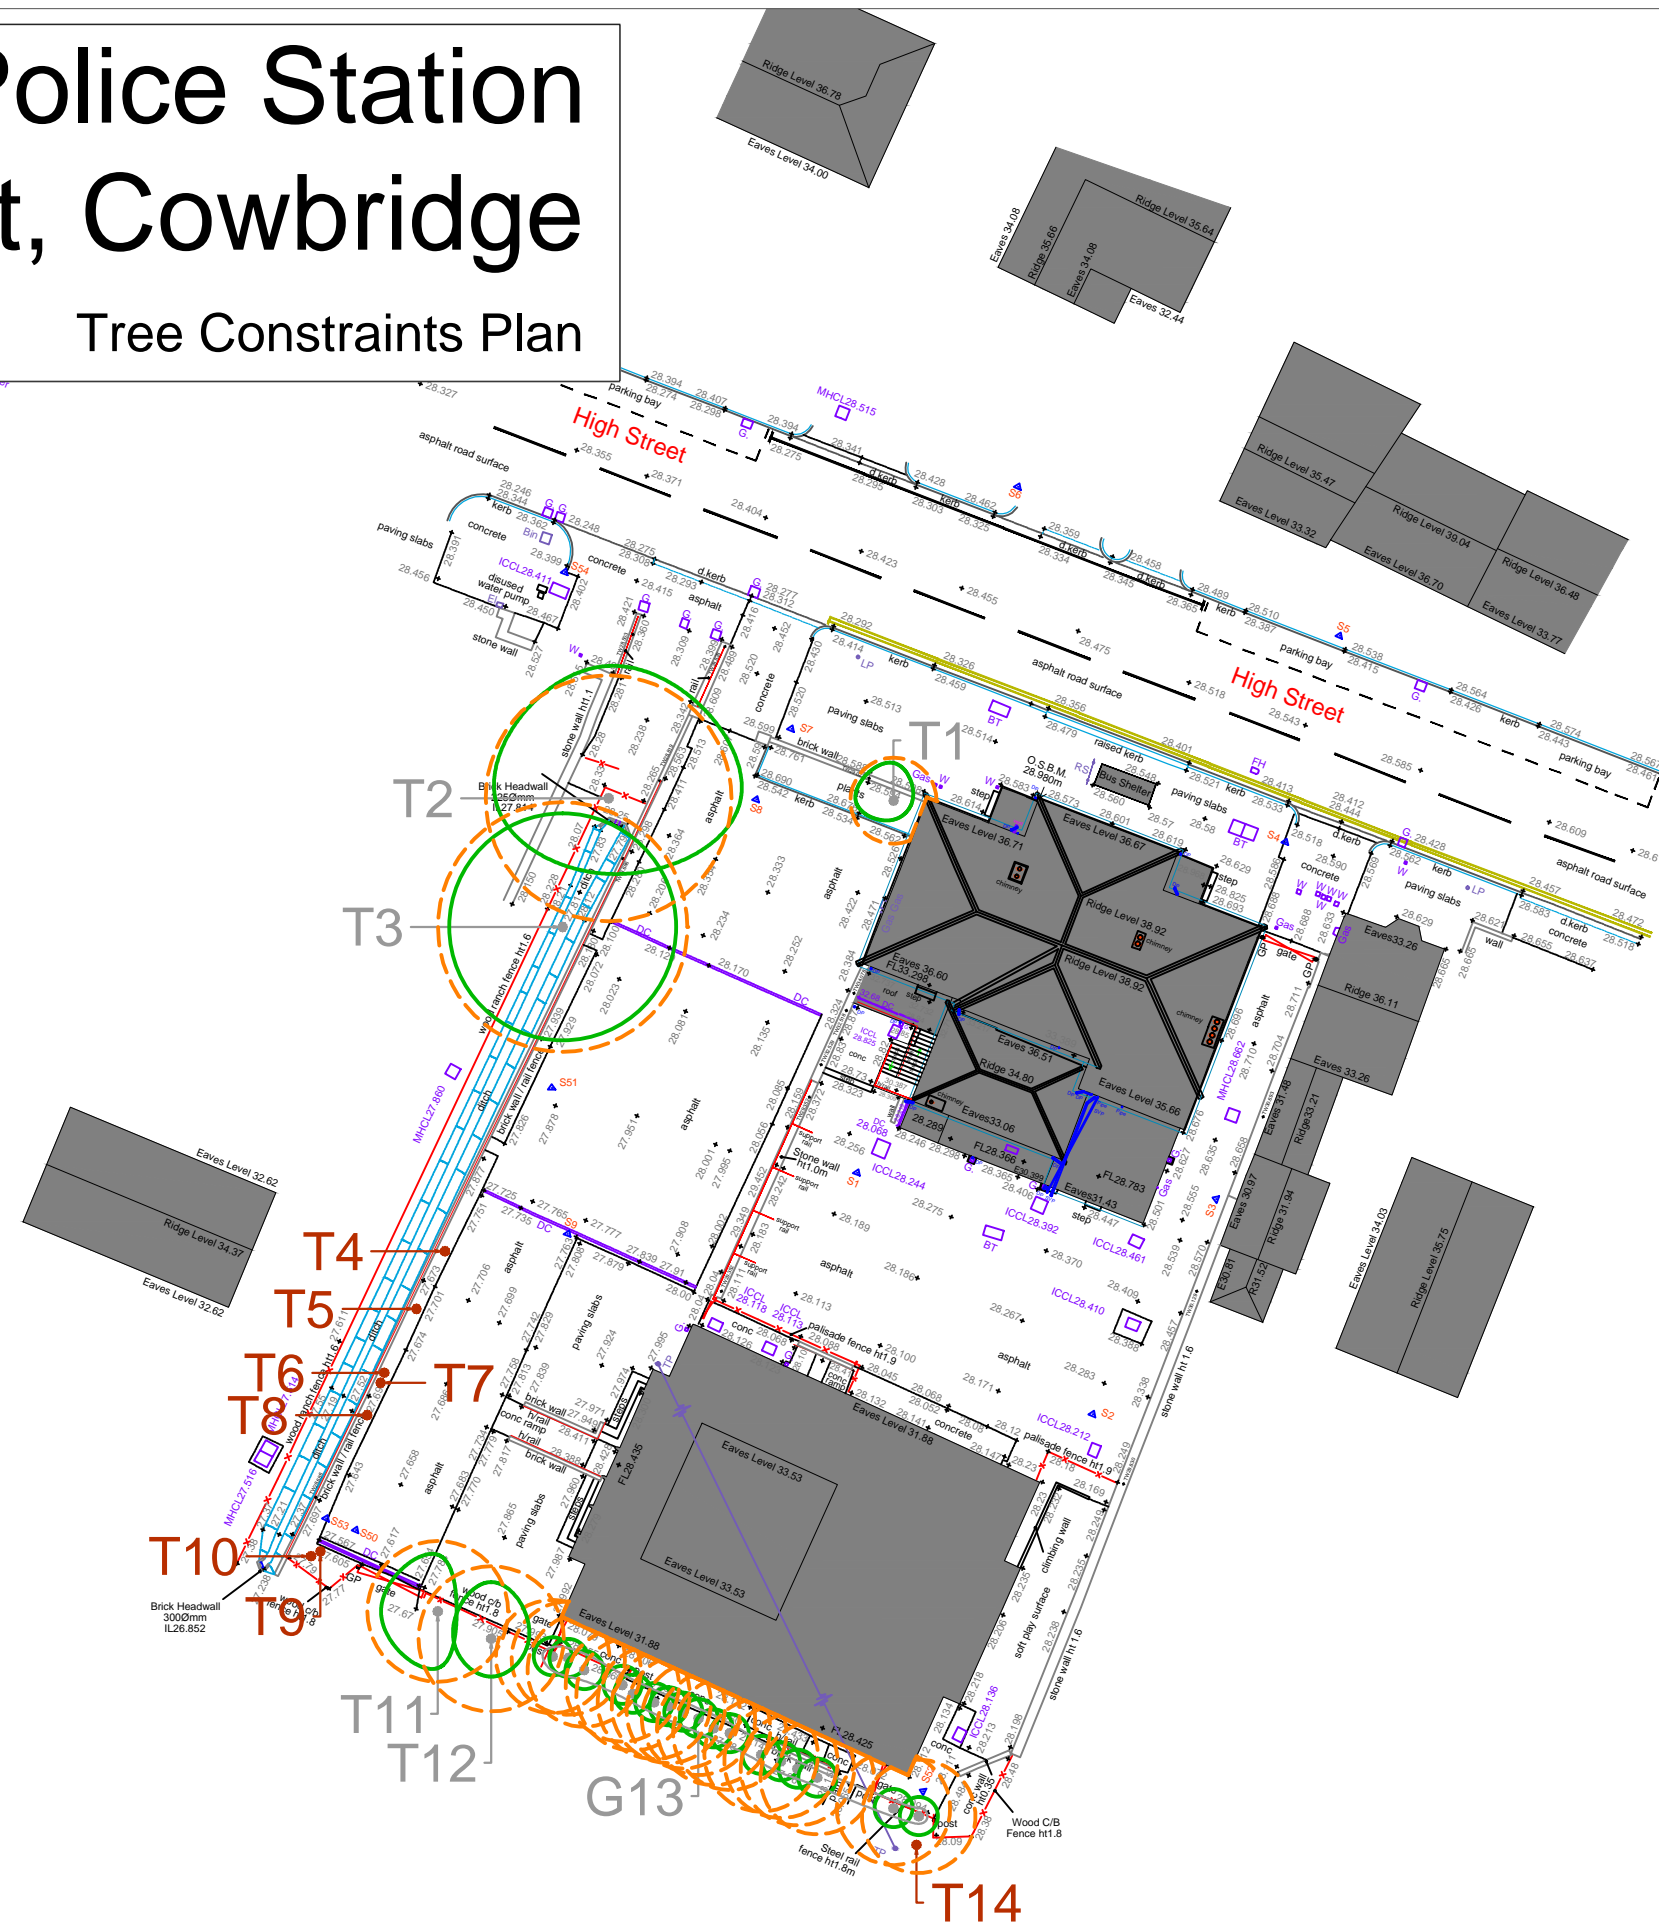

The Former Police Station High Street, Cowbridge

Tree Constraints Plan

10m

Tree Constraints Plan

- Root Protection Area
- Tree Category
- Tree Number
- Canopy Spread

Category A Trees ●
 Category B Trees ●
 Category C Trees ●
 Category U Trees ●

Scale 1:400 @A3
02/2024