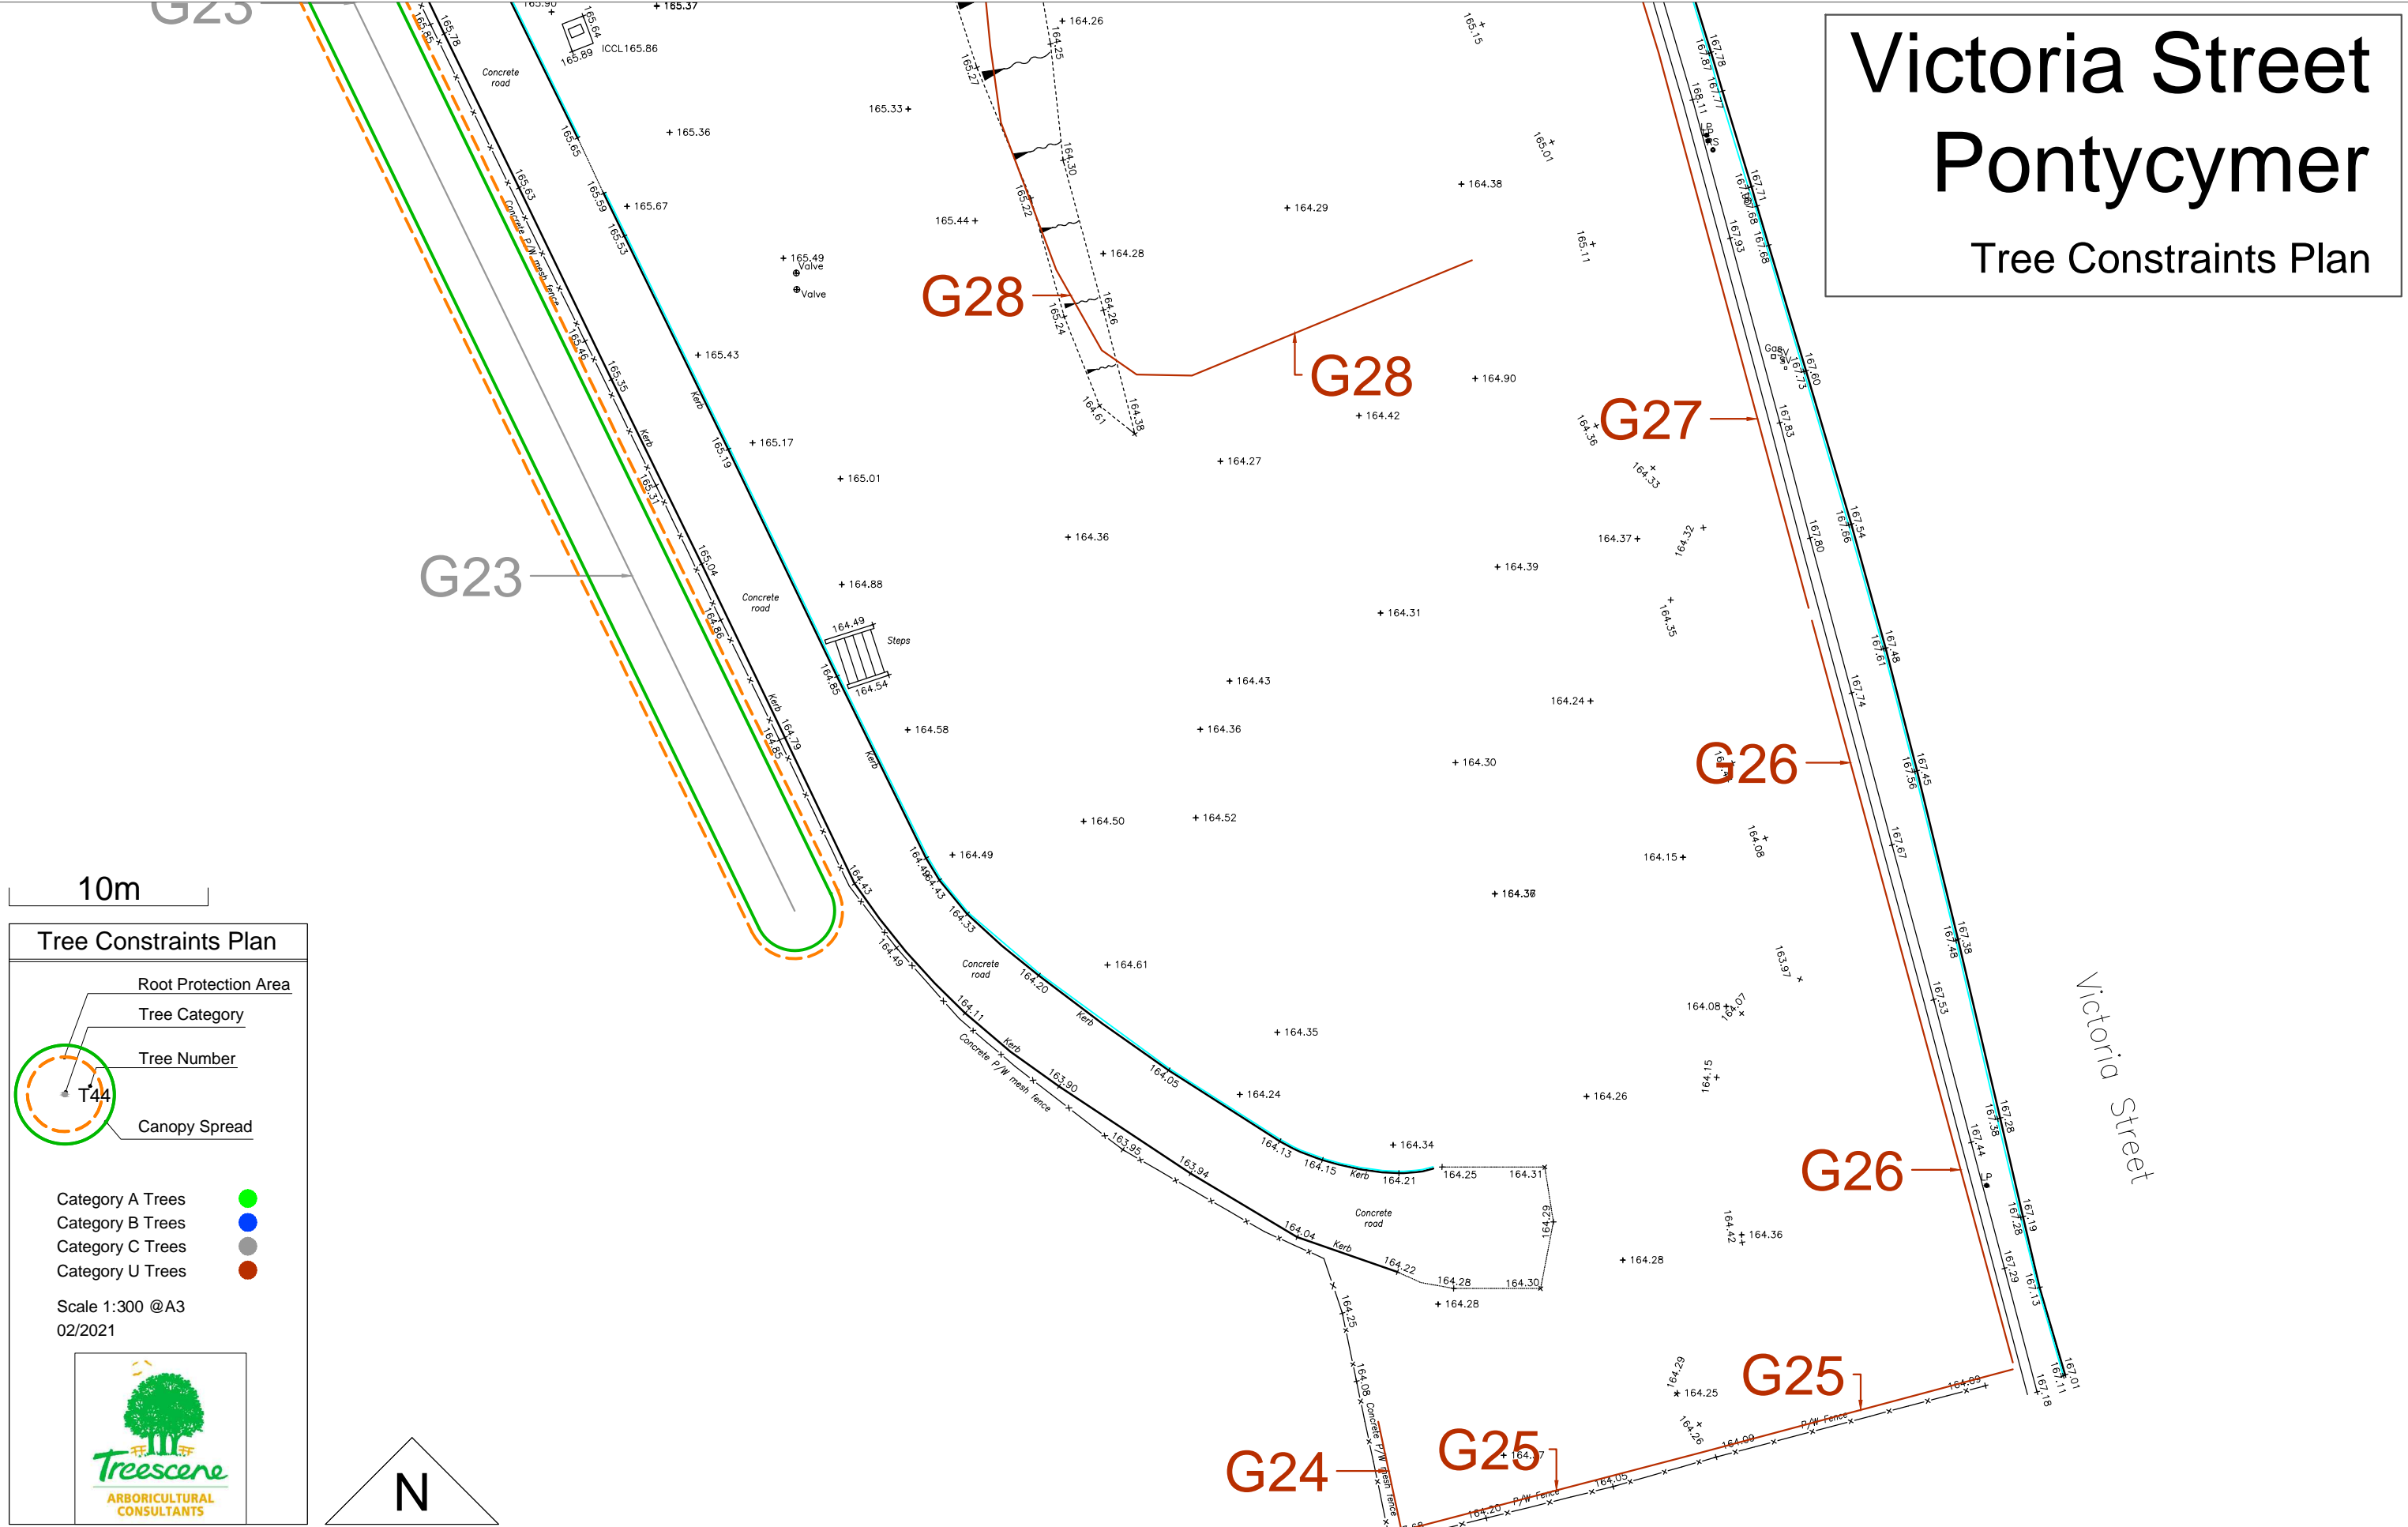

## Tree Constraints Plan

10m

### Tree Constraints Plan

- Root Protection Area
- Tree Category
- Tree Number
- Canopy Spread

Category A Trees ●  
 Category B Trees ●  
 Category C Trees ●  
 Category U Trees ●

Scale 1:300 @A3  
02/2021

# Victoria Street Pontycymer Tree Constraints Plan

10m

### Tree Constraints Plan

- Category A Trees ●
- Category B Trees ●
- Category C Trees ●
- Category U Trees ●

Scale 1:300 @A3  
02/2021