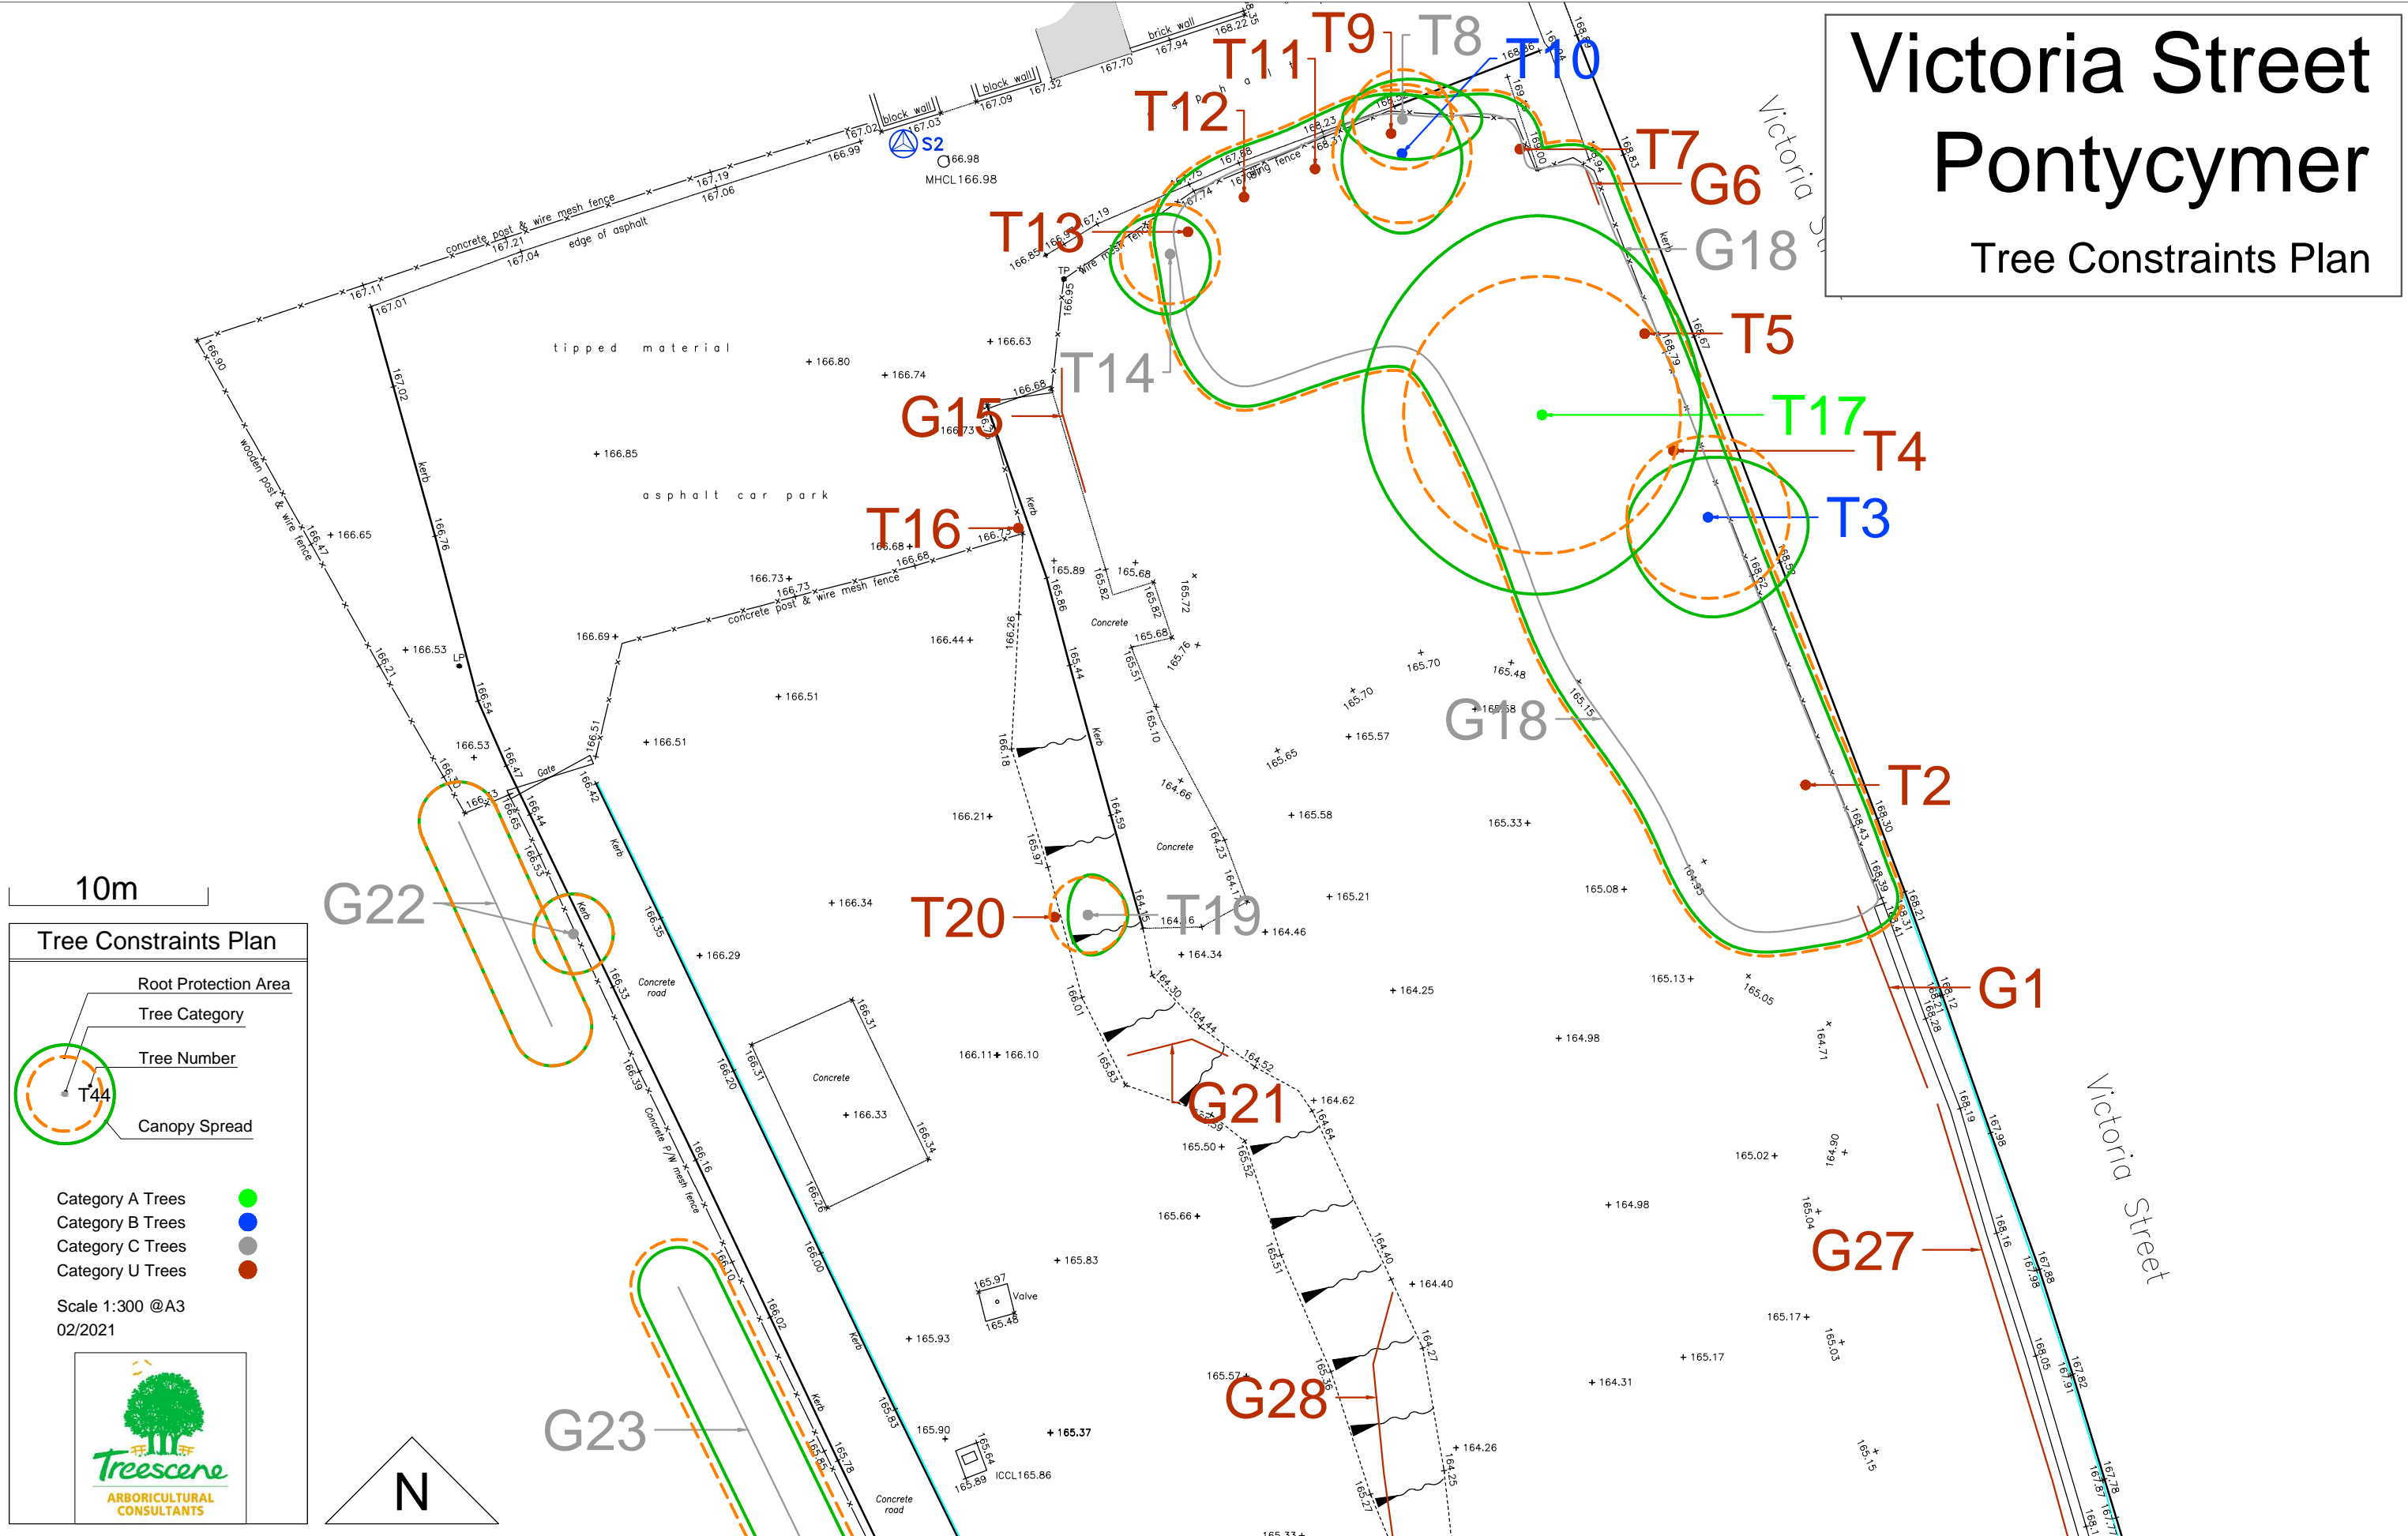

### Tree Constraints Plan

- Category A Trees ●
- Category B Trees ●
- Category C Trees ●
- Category U Trees ●

Scale 1:500 @A3  
02/2021

## Tree Constraints Plan

10m

### Tree Constraints Plan

- Root Protection Area
- Tree Category
- Tree Number
- Canopy Spread

Category A Trees ●  
 Category B Trees ●  
 Category C Trees ●  
 Category U Trees ●

Scale 1:300 @A3  
02/2021

# Victoria Street Pontycymer Tree Constraints Plan

10m