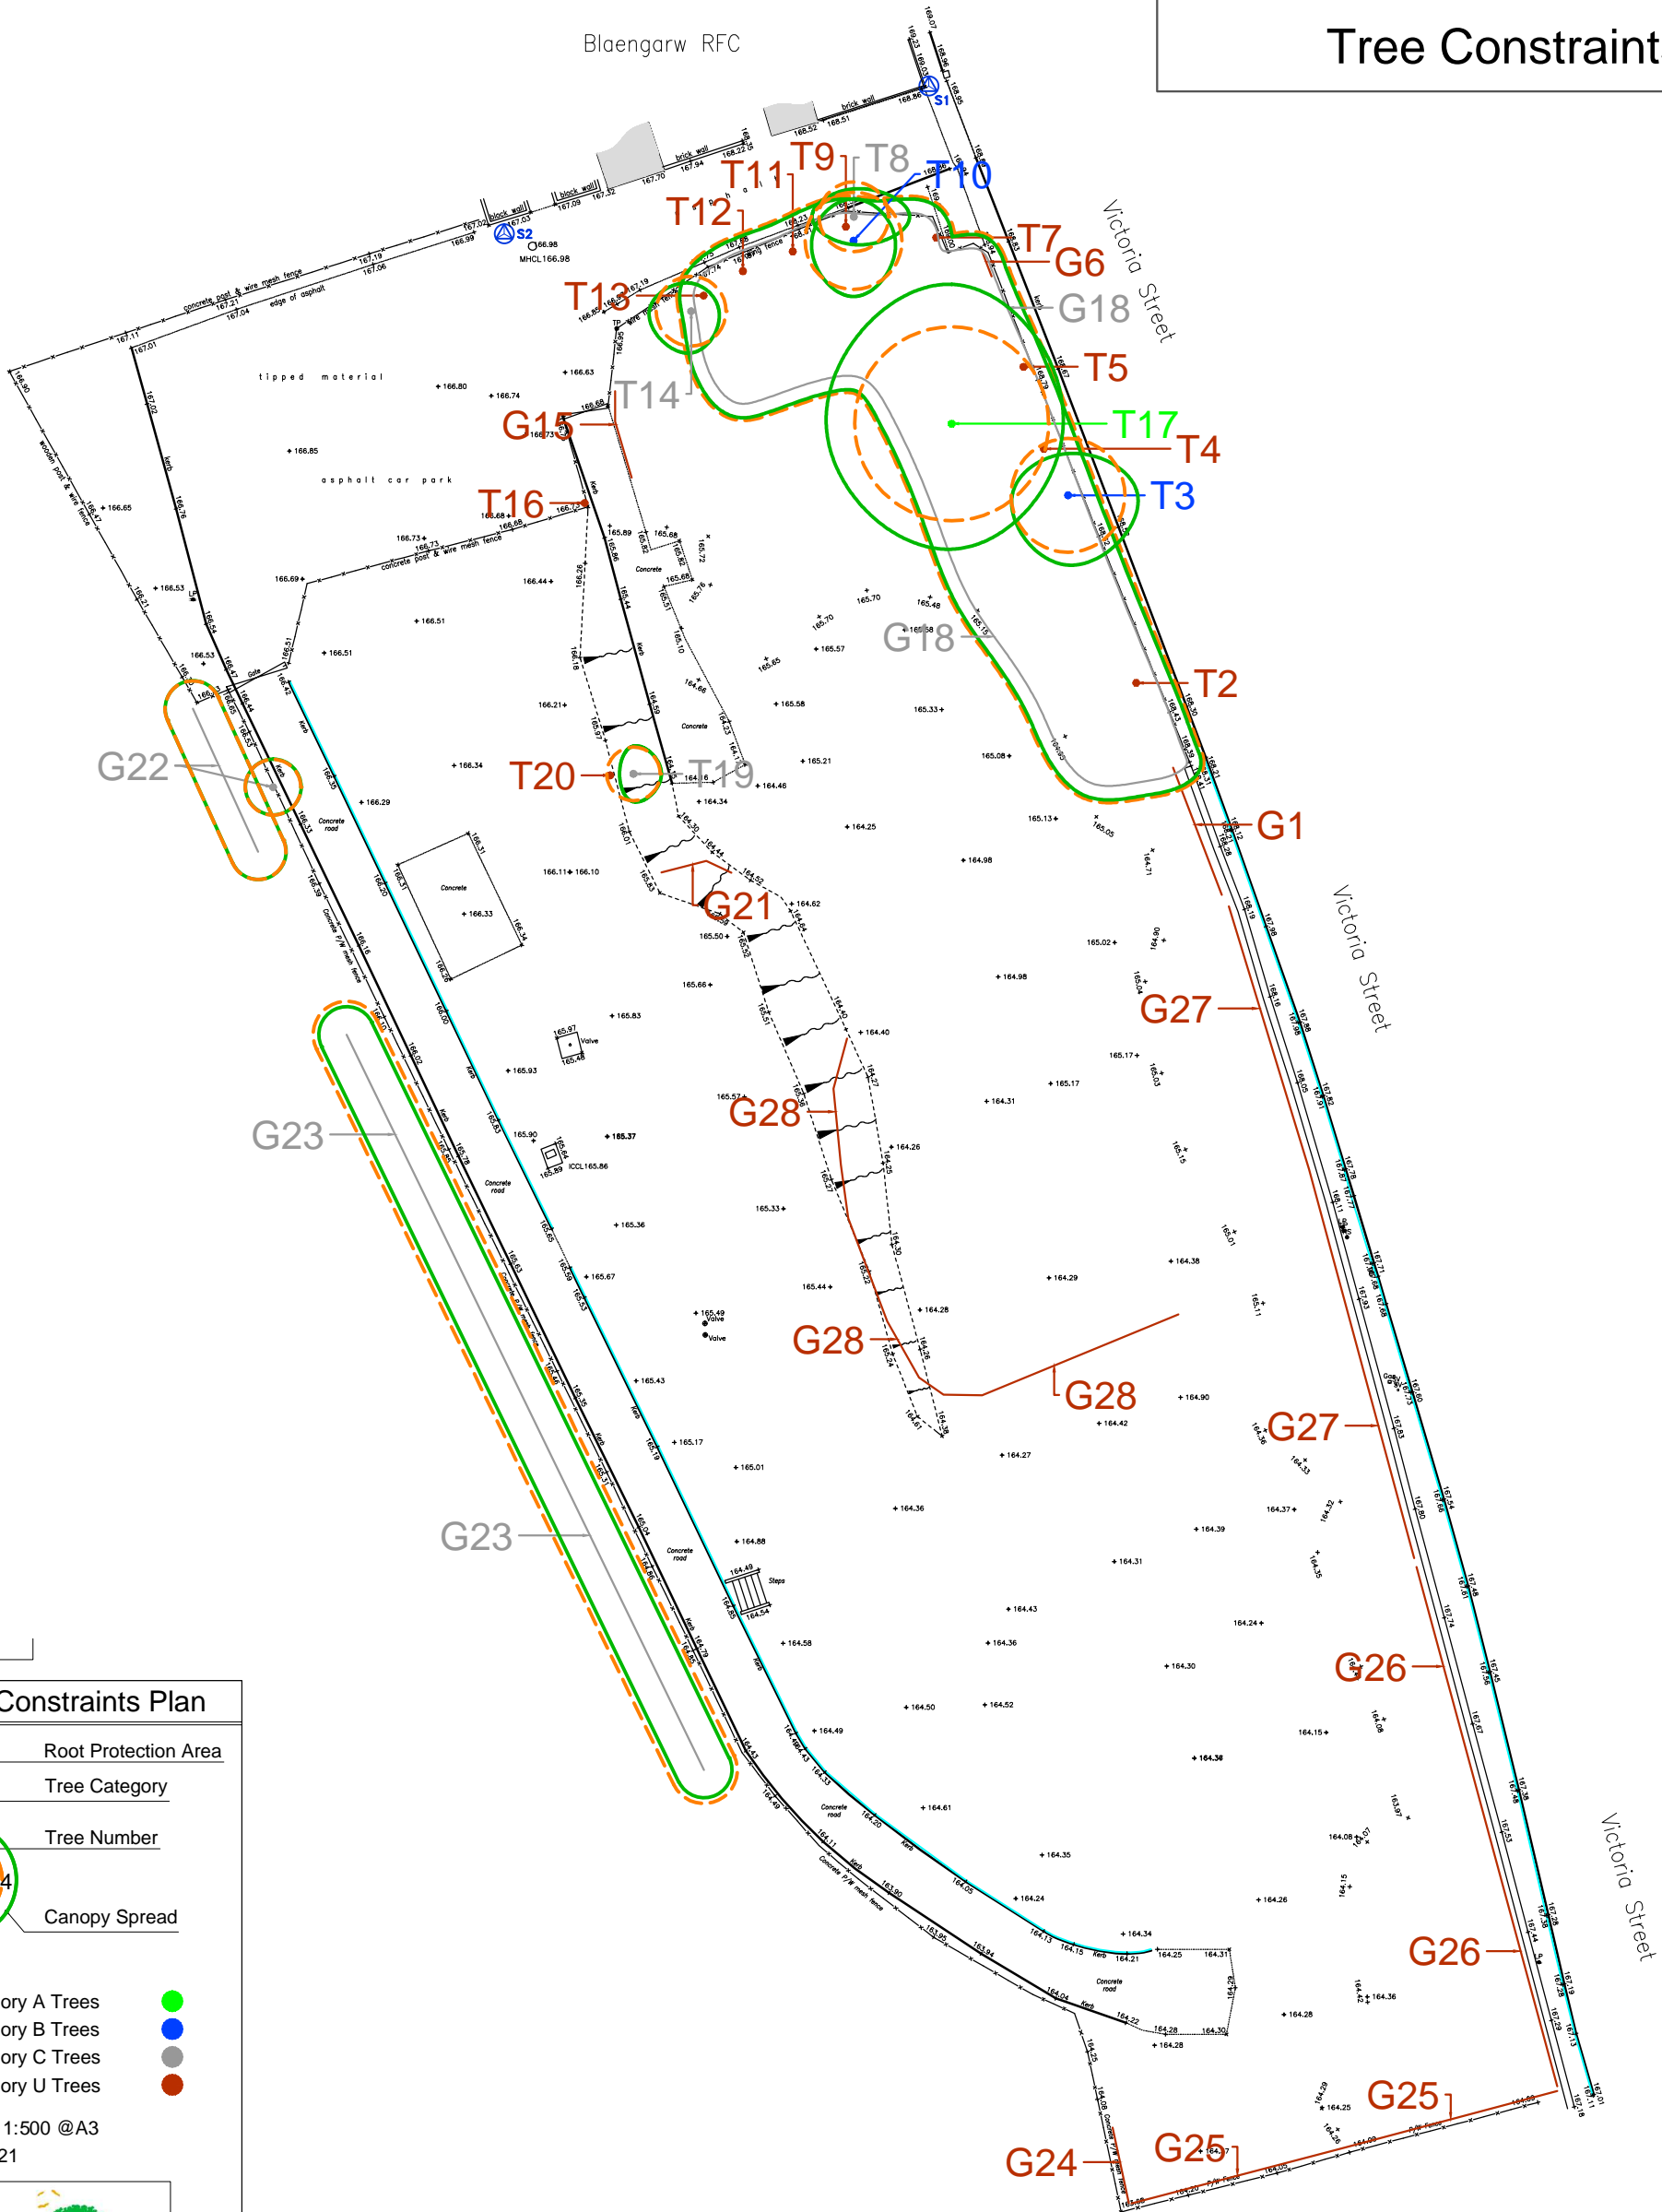

# Victoria Street Pontycymer Tree Constraints Plan

10m

### Tree Constraints Plan

- Category A Trees ●
- Category B Trees ●
- Category C Trees ●
- Category U Trees ●

Scale 1:500 @A3  
02/2021

## Tree Constraints Plan

10m

### Tree Constraints Plan

- Root Protection Area
- Tree Category
- Tree Number
- Canopy Spread

Category A Trees ●  
 Category B Trees ●  
 Category C Trees ●  
 Category U Trees ●

Scale 1:300 @A3  
02/2021