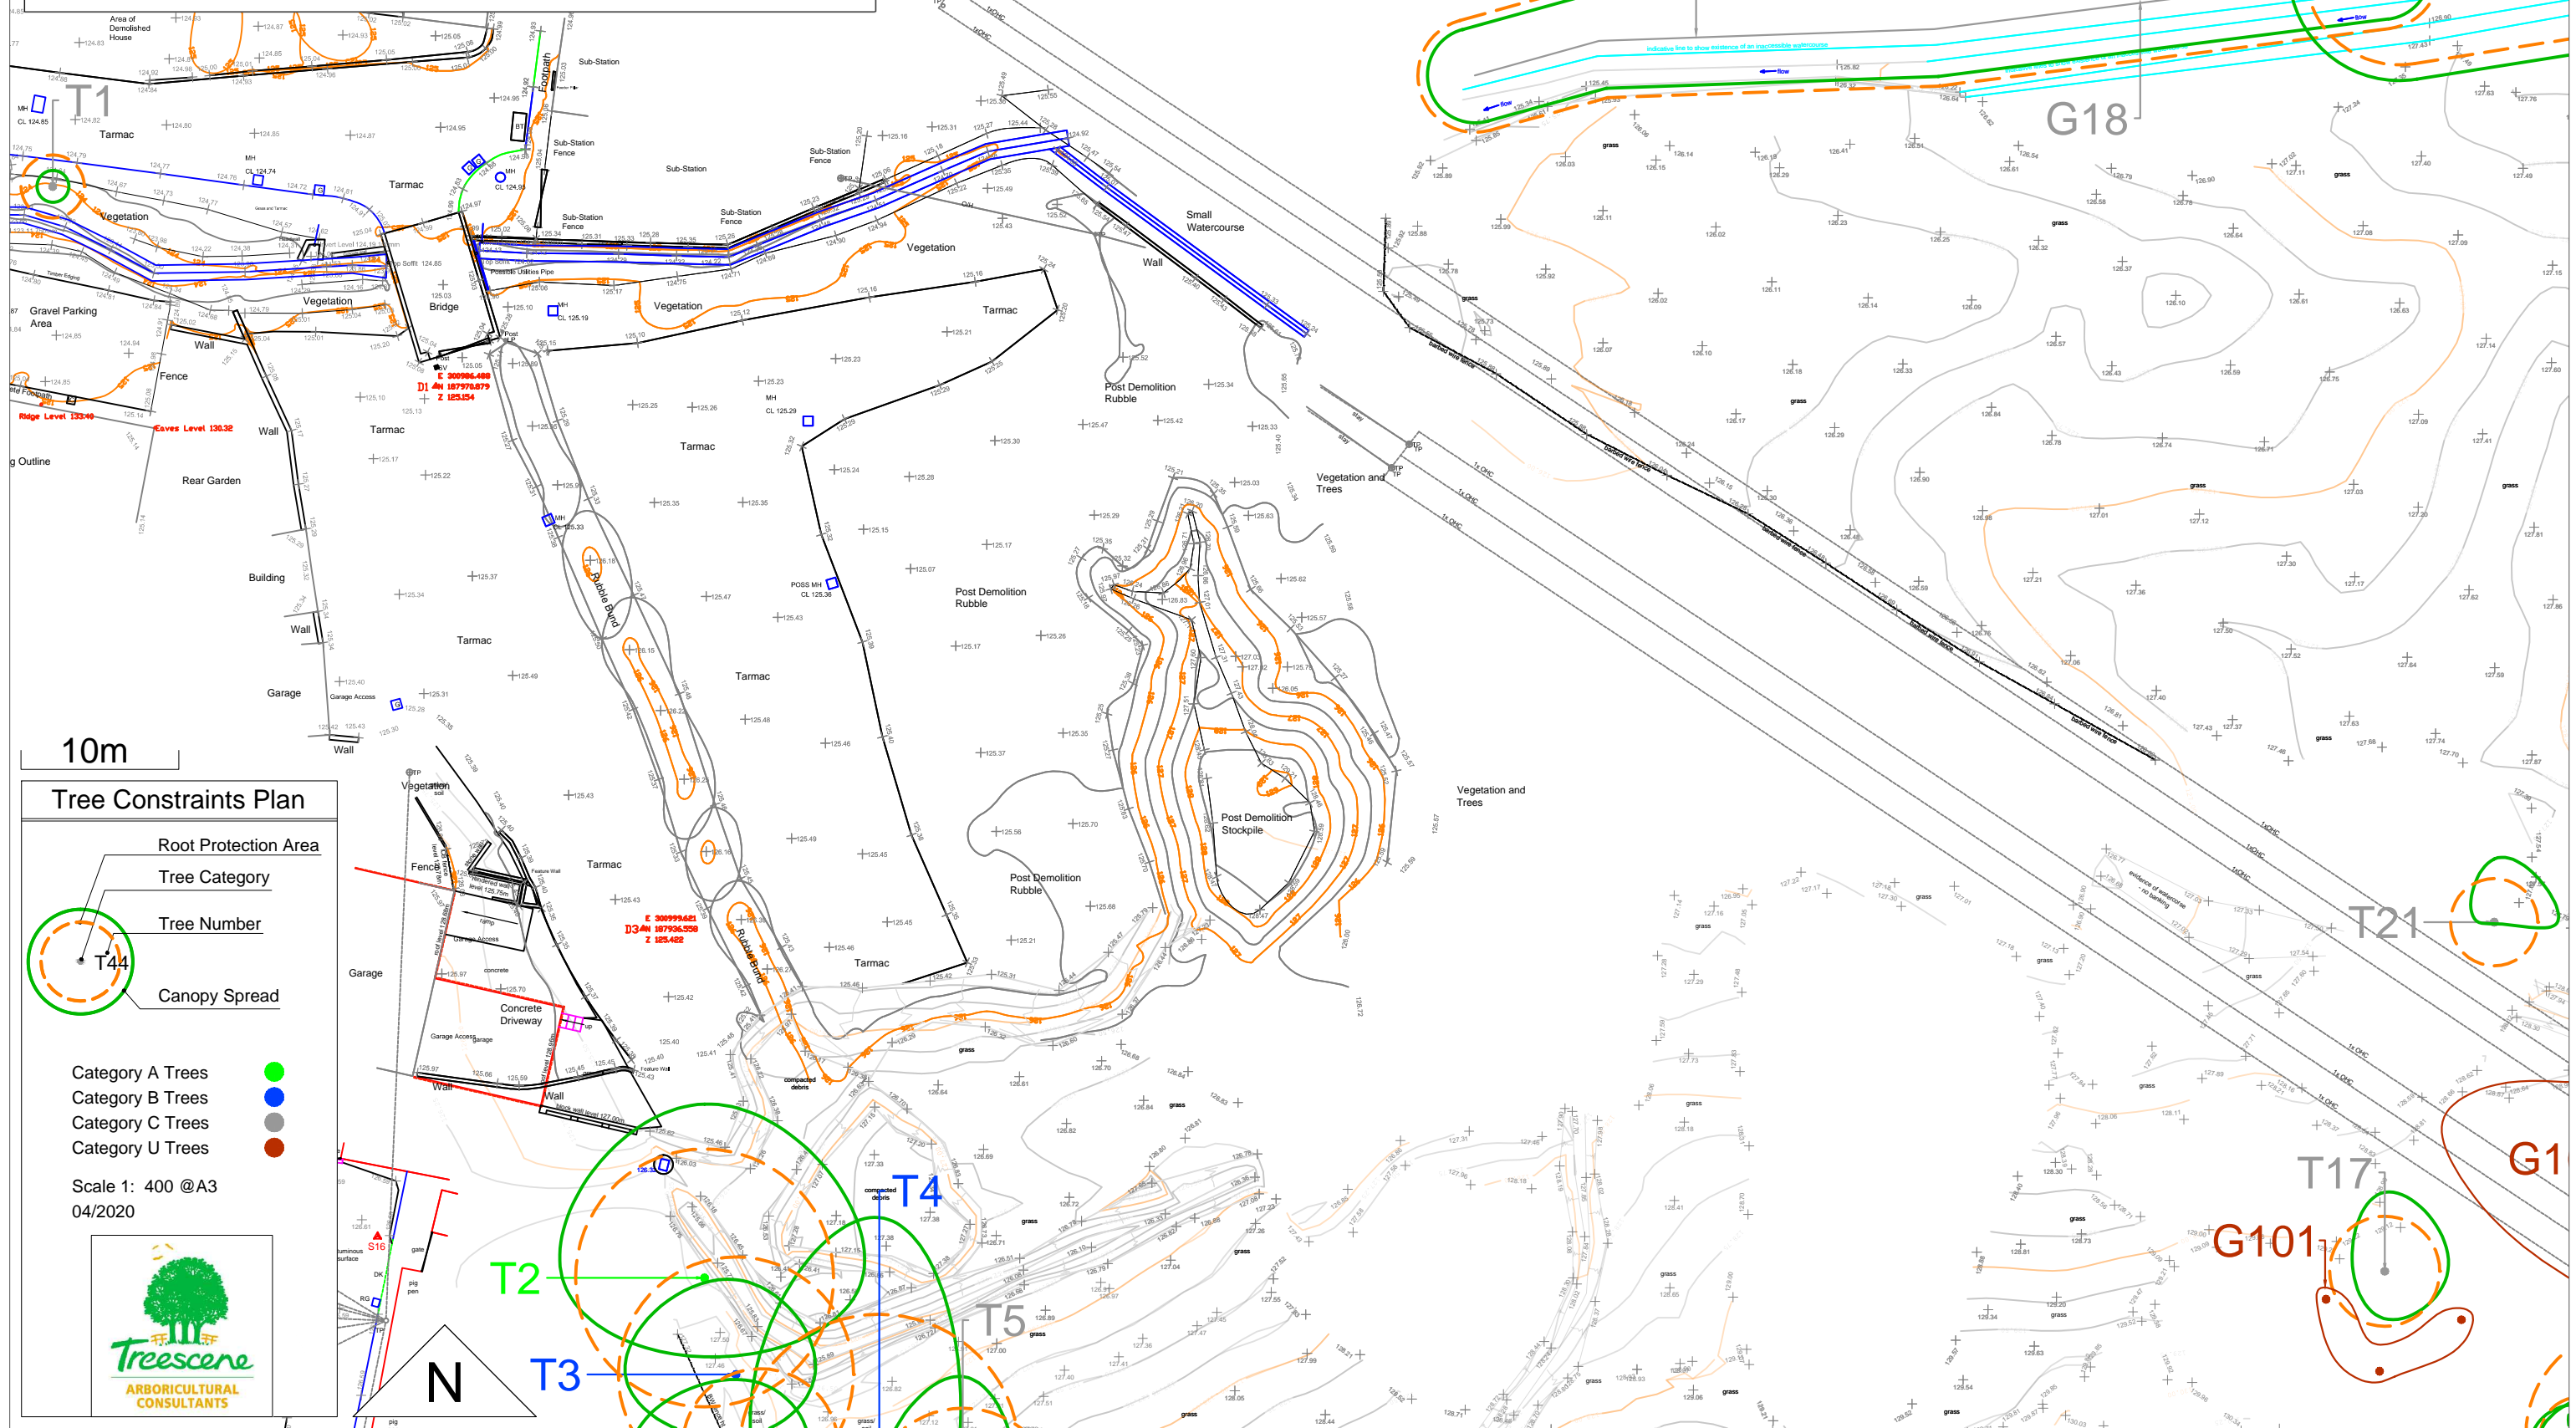

Mill Street, Tonyrefail

Tree Constraints Plan

10m

Tree Constraints Plan

- Root Protection Area
- Tree Category
- Tree Number
- Canopy Spread

Category A Trees ●
Category B Trees ●
Category C Trees ●
Category U Trees ●

Scale 1: 400 @A3
04/2020

N