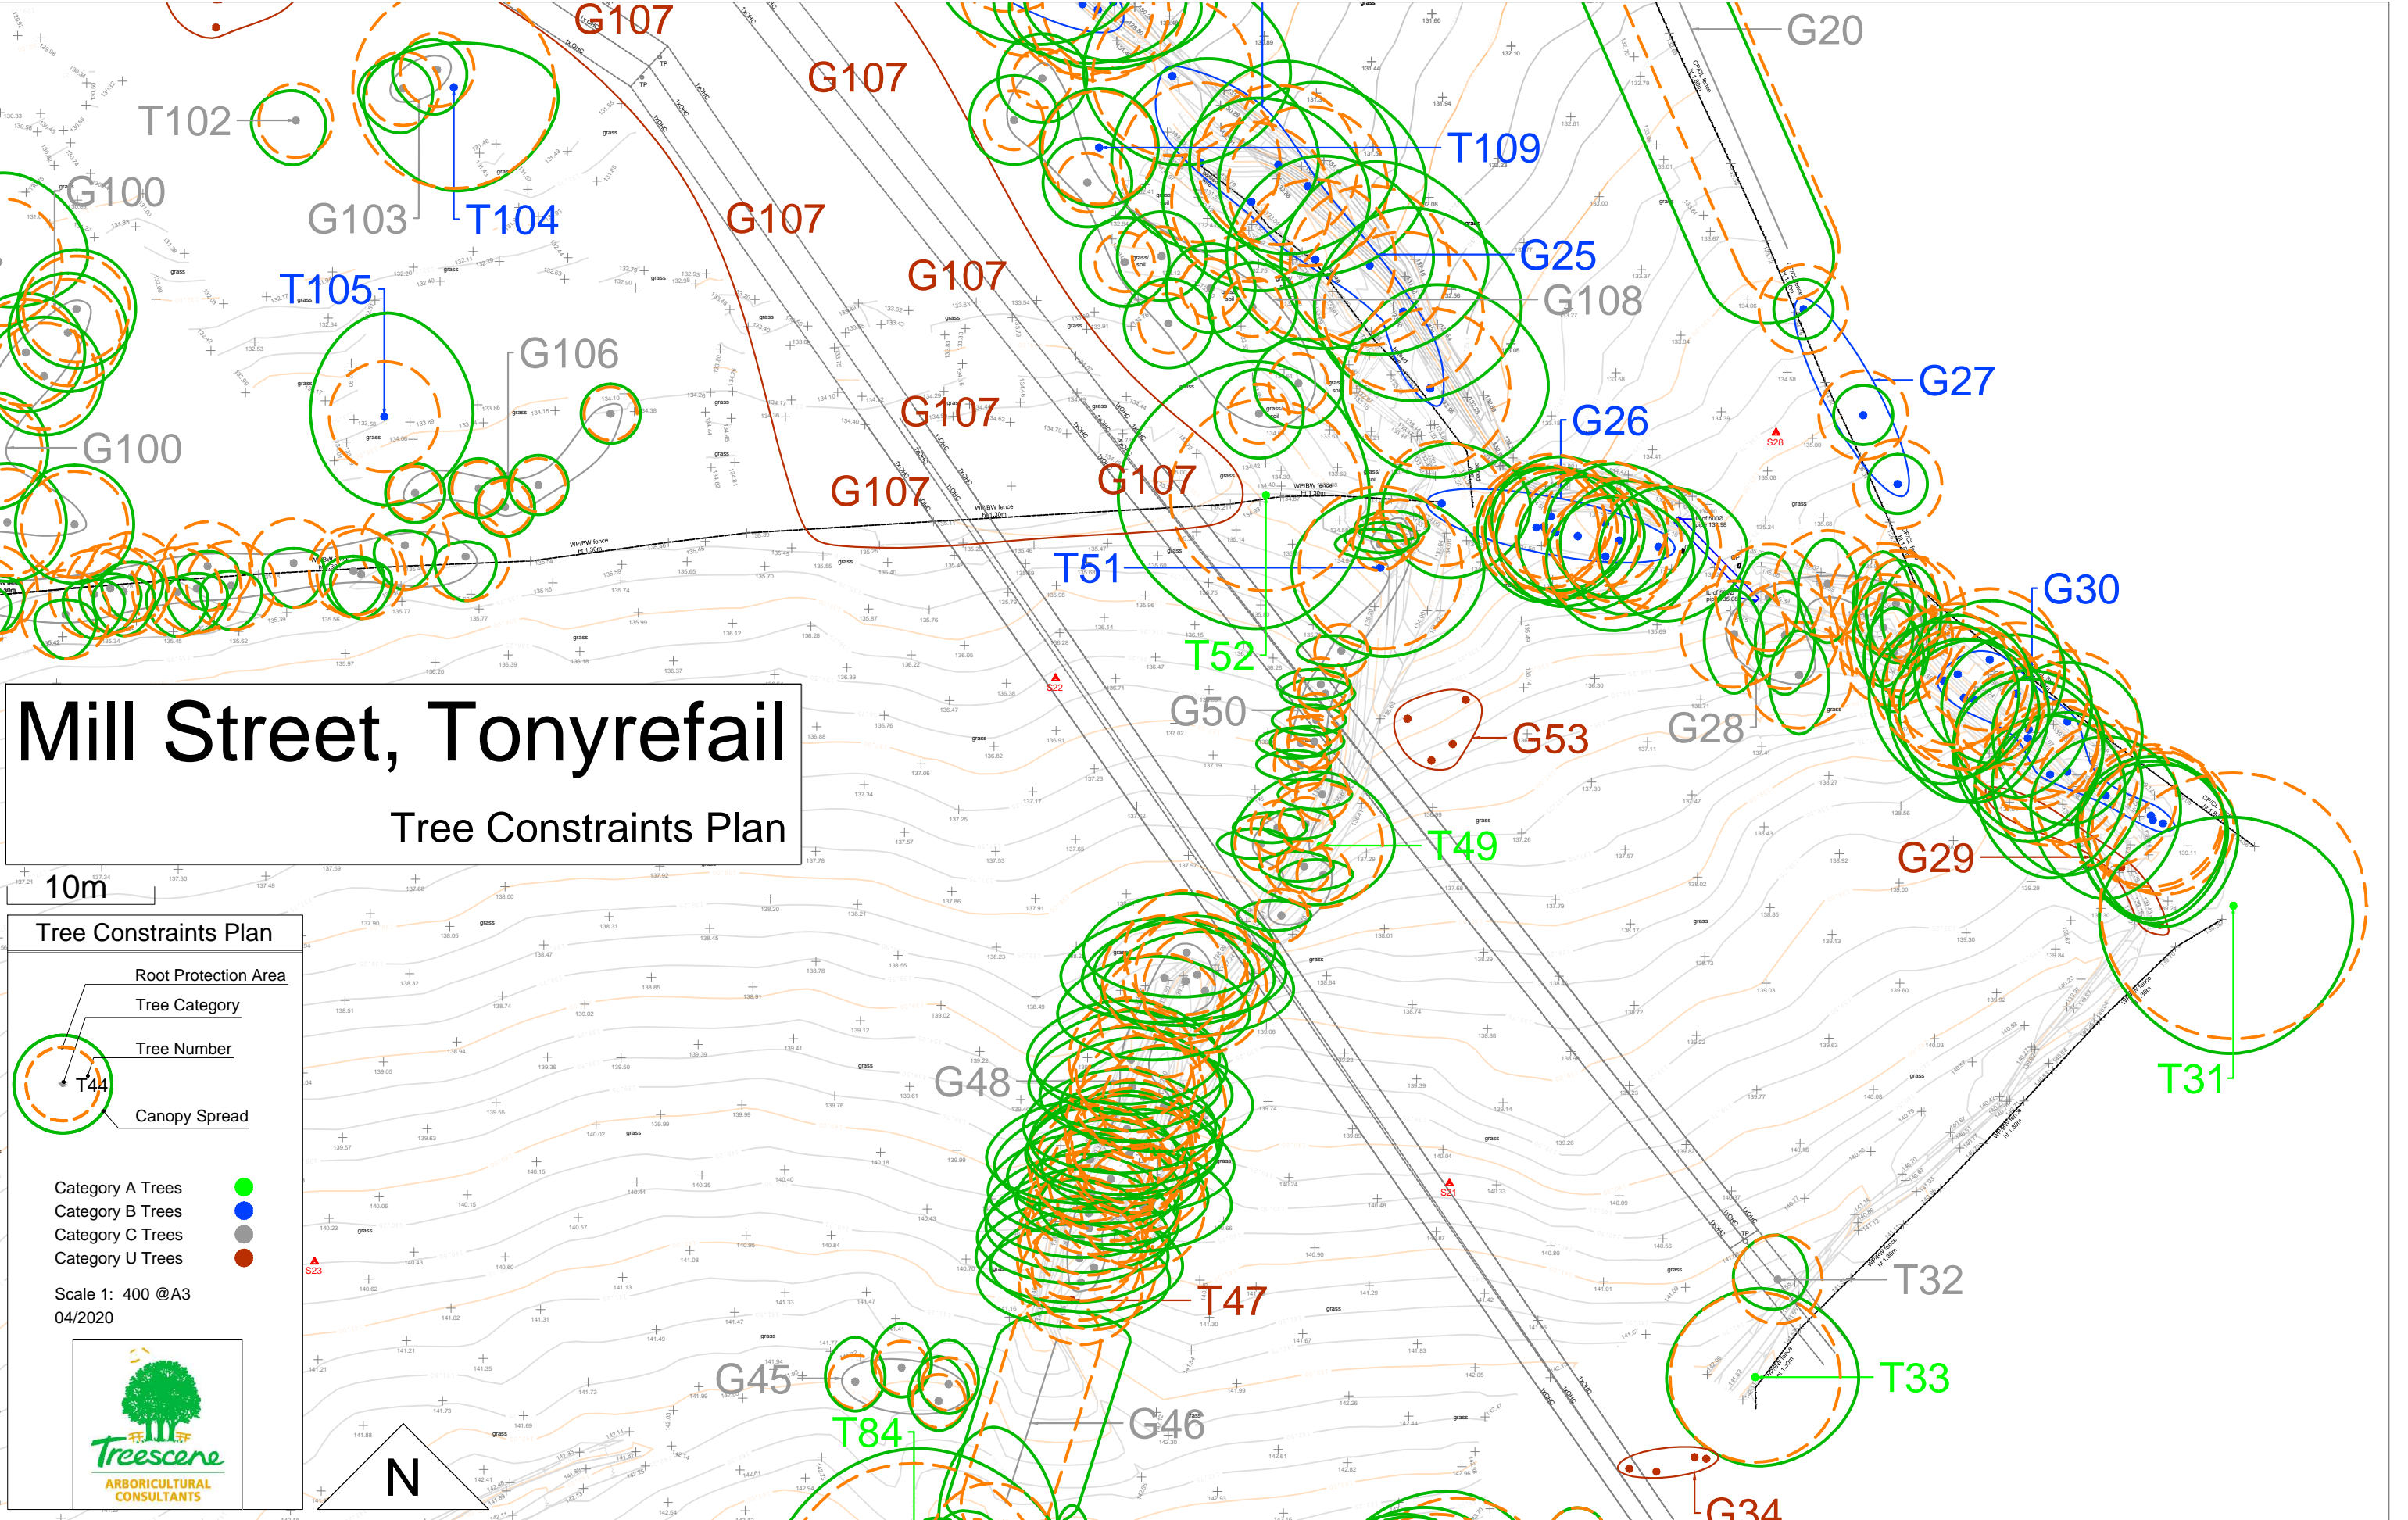

Tree Constraints Plan

10m

Tree Constraints Plan

- Root Protection Area
- Tree Category
- Tree Number
- Canopy Spread

T44

- Category A Trees ●
- Category B Trees ●
- Category C Trees ●
- Category U Trees ●

Scale 1: 400 @A3
04/2020

Mill Street, Tonyrefail

Tree Constraints Plan

10m

Tree Constraints Plan

- Root Protection Area
- Tree Category
- Tree Number
- Canopy Spread

Category A Trees ●
 Category B Trees ●
 Category C Trees ●
 Category U Trees ●

Scale 1: 400 @A3
04/2020

N

Mill Street, Tonyrefail

Tree Constraints Plan

Tree Constraints Plan

- Root Protection Area
- Tree Category
- Tree Number
- Canopy Spread

Category A Trees ●
 Category B Trees ●
 Category C Trees ●
 Category U Trees ●

Scale 1: 400 @A3
04/2020

10m

Mill Street, Tonyrefail

Tree Constraints Plan

Tree Constraints Plan

- Root Protection Area
- Tree Category
- Tree Number
- Canopy Spread

Category A Trees ●
 Category B Trees ●
 Category C Trees ●
 Category U Trees ●