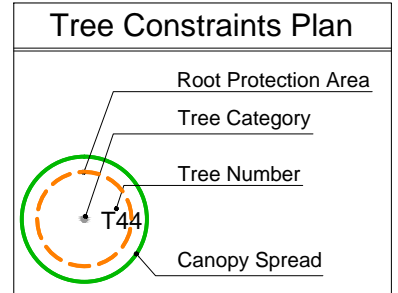

Mill Street, Tonyrefail

Tree Constraints Plan

10m

- Category A Trees
- Category B Trees
- Category C Trees
- Category U Trees

Scale 1:1200 @A3
04/2020

Mill Street, Tonyrefail

Tree Constraints Plan

10m