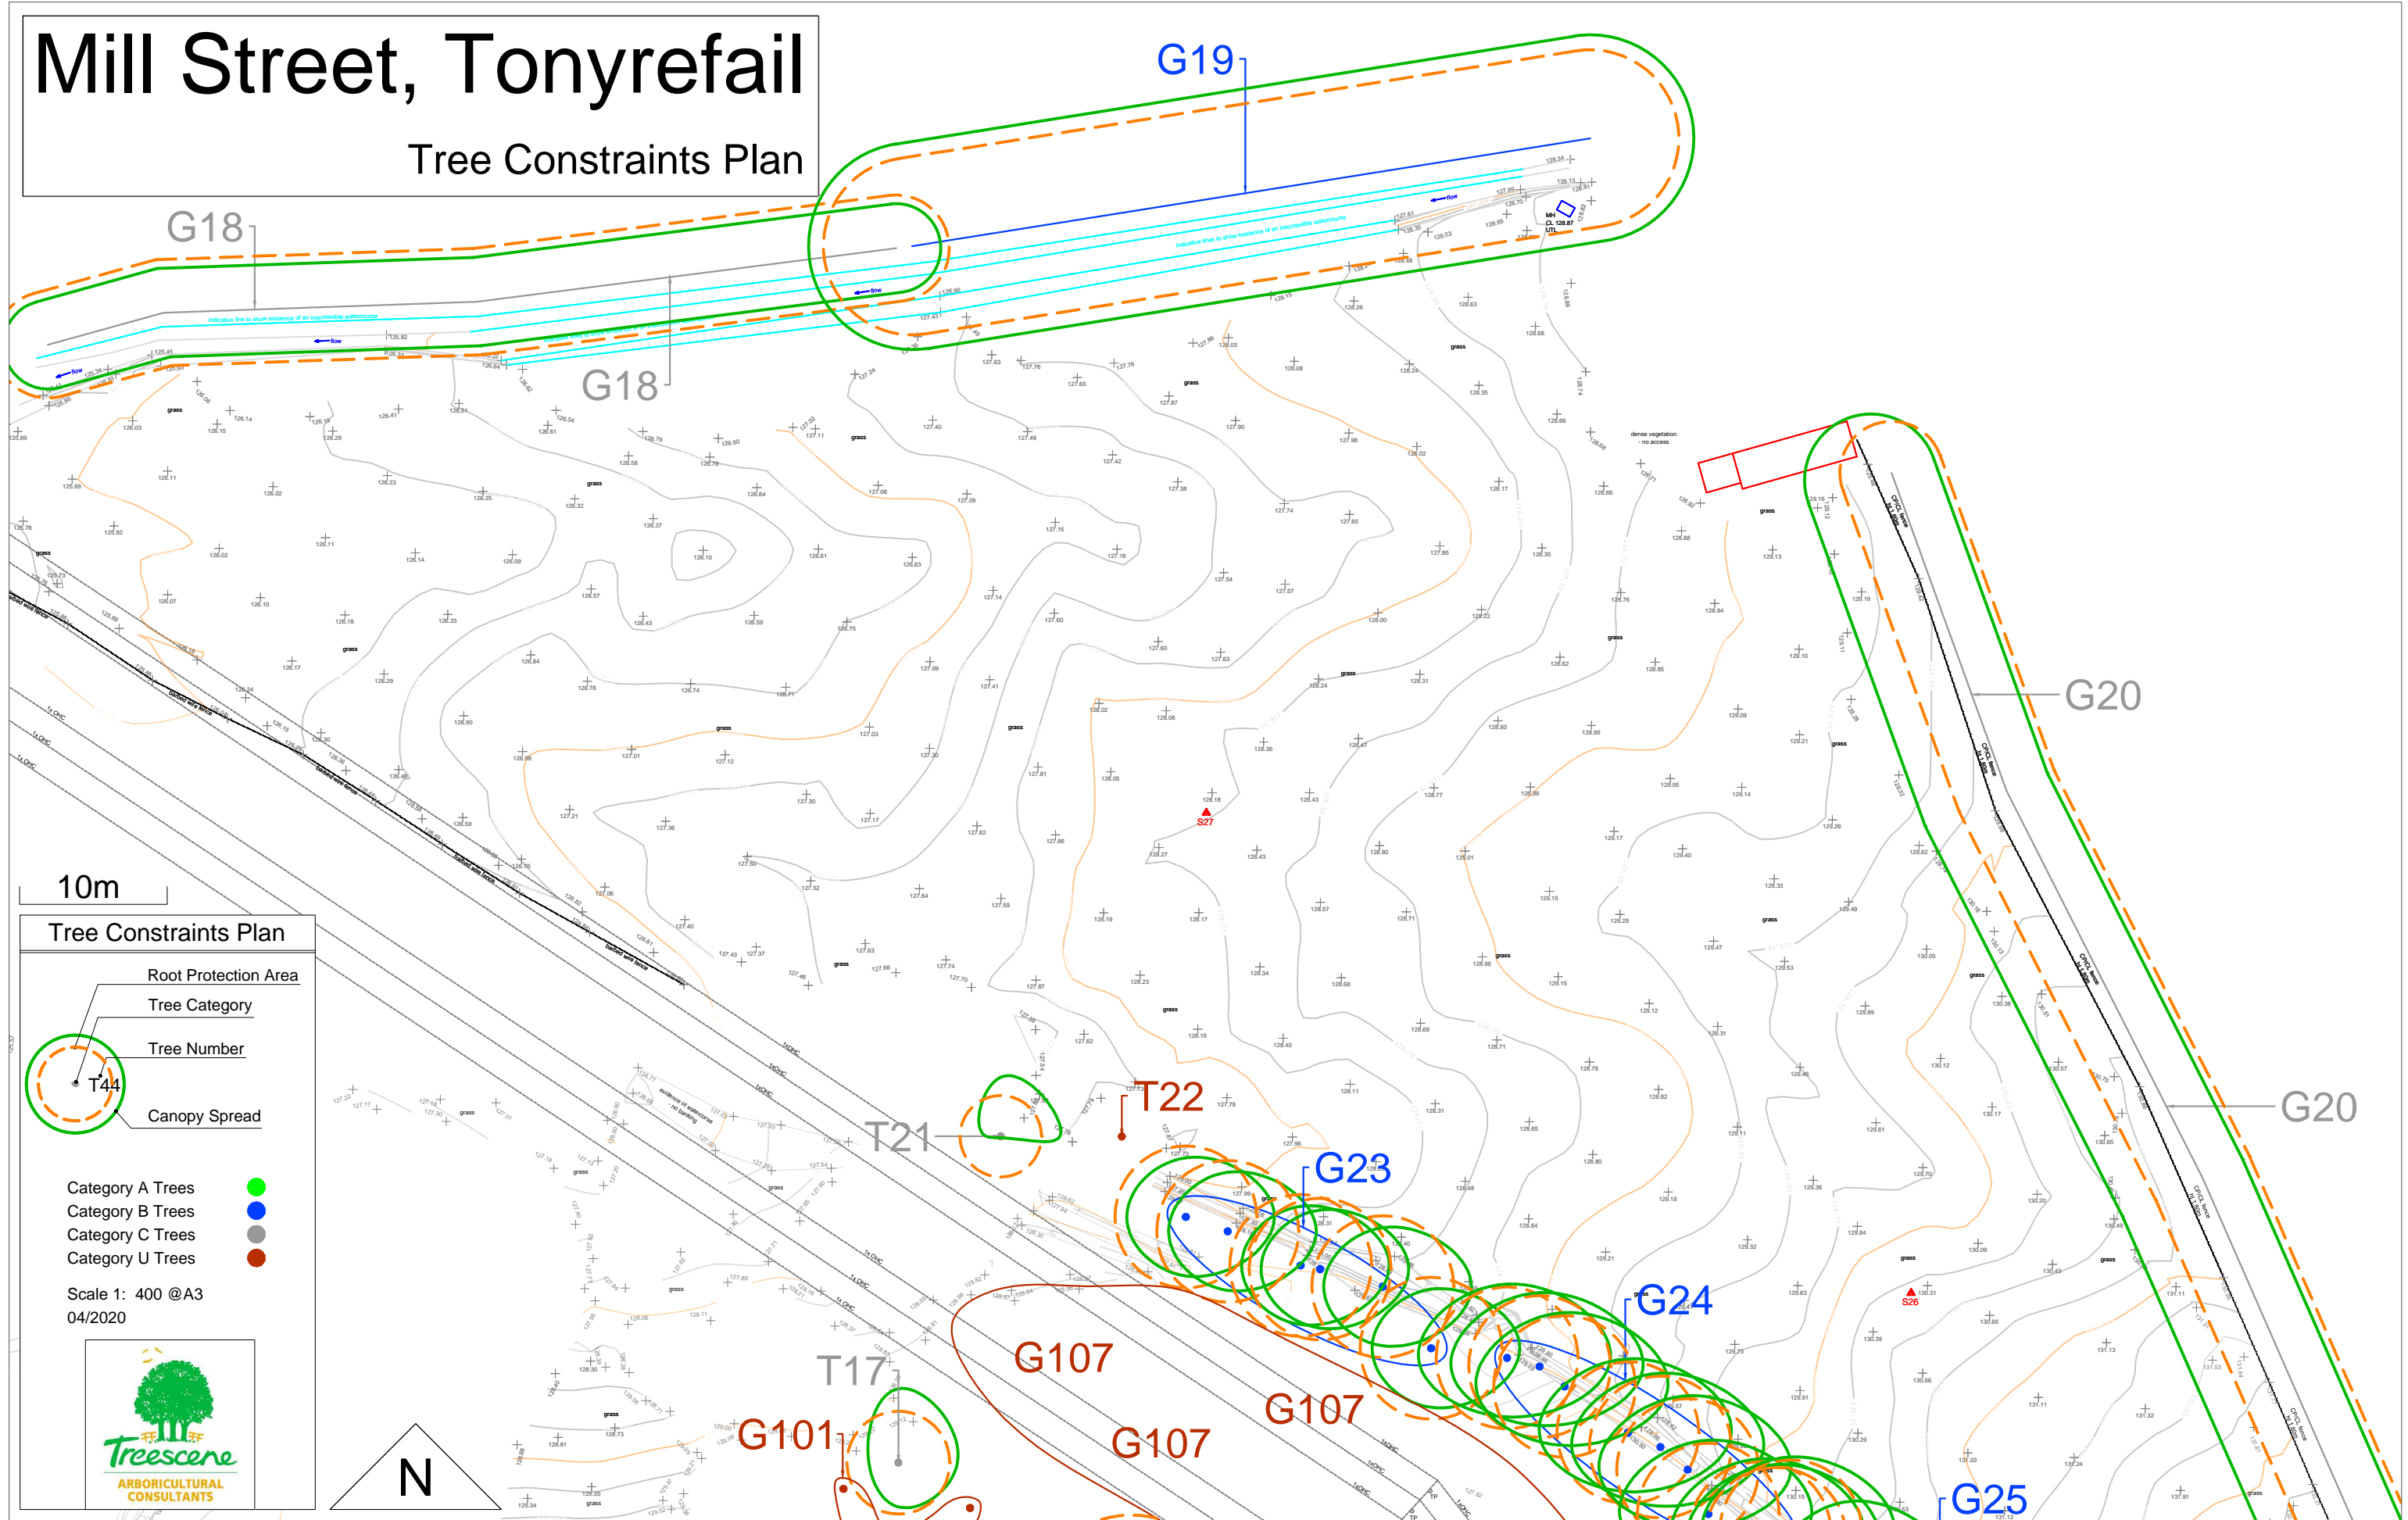

Tree Constraints Plan

- Root Protection Area
- Tree Category
- Tree Number
- Canopy Spread

Category A Trees ●
 Category B Trees ●
 Category C Trees ●
 Category U Trees ●

Scale 1: 400 @A3
04/2020

N

Mill Street, Tonyrefail

Tree Constraints Plan

10m

Tree Constraints Plan

- Root Protection Area
- Tree Category
- Tree Number
- Canopy Spread

T44

- Category A Trees ●
- Category B Trees ●
- Category C Trees ●
- Category U Trees ●

Scale 1: 400 @A3
04/2020

Mill Street, Tonyrefail

Tree Constraints Plan

10m

Tree Constraints Plan

- Root Protection Area
- Tree Category
- Tree Number
- Canopy Spread

Category A Trees ●
 Category B Trees ●
 Category C Trees ●
 Category U Trees ●

Scale 1: 400 @A3
04/2020

10m

Mill Street, Tonyrefail

Tree Constraints Plan

Tree Constraints Plan

- Root Protection Area
- Tree Category
- Tree Number
- Canopy Spread

Category A Trees ●
 Category B Trees ●
 Category C Trees ●
 Category U Trees ●