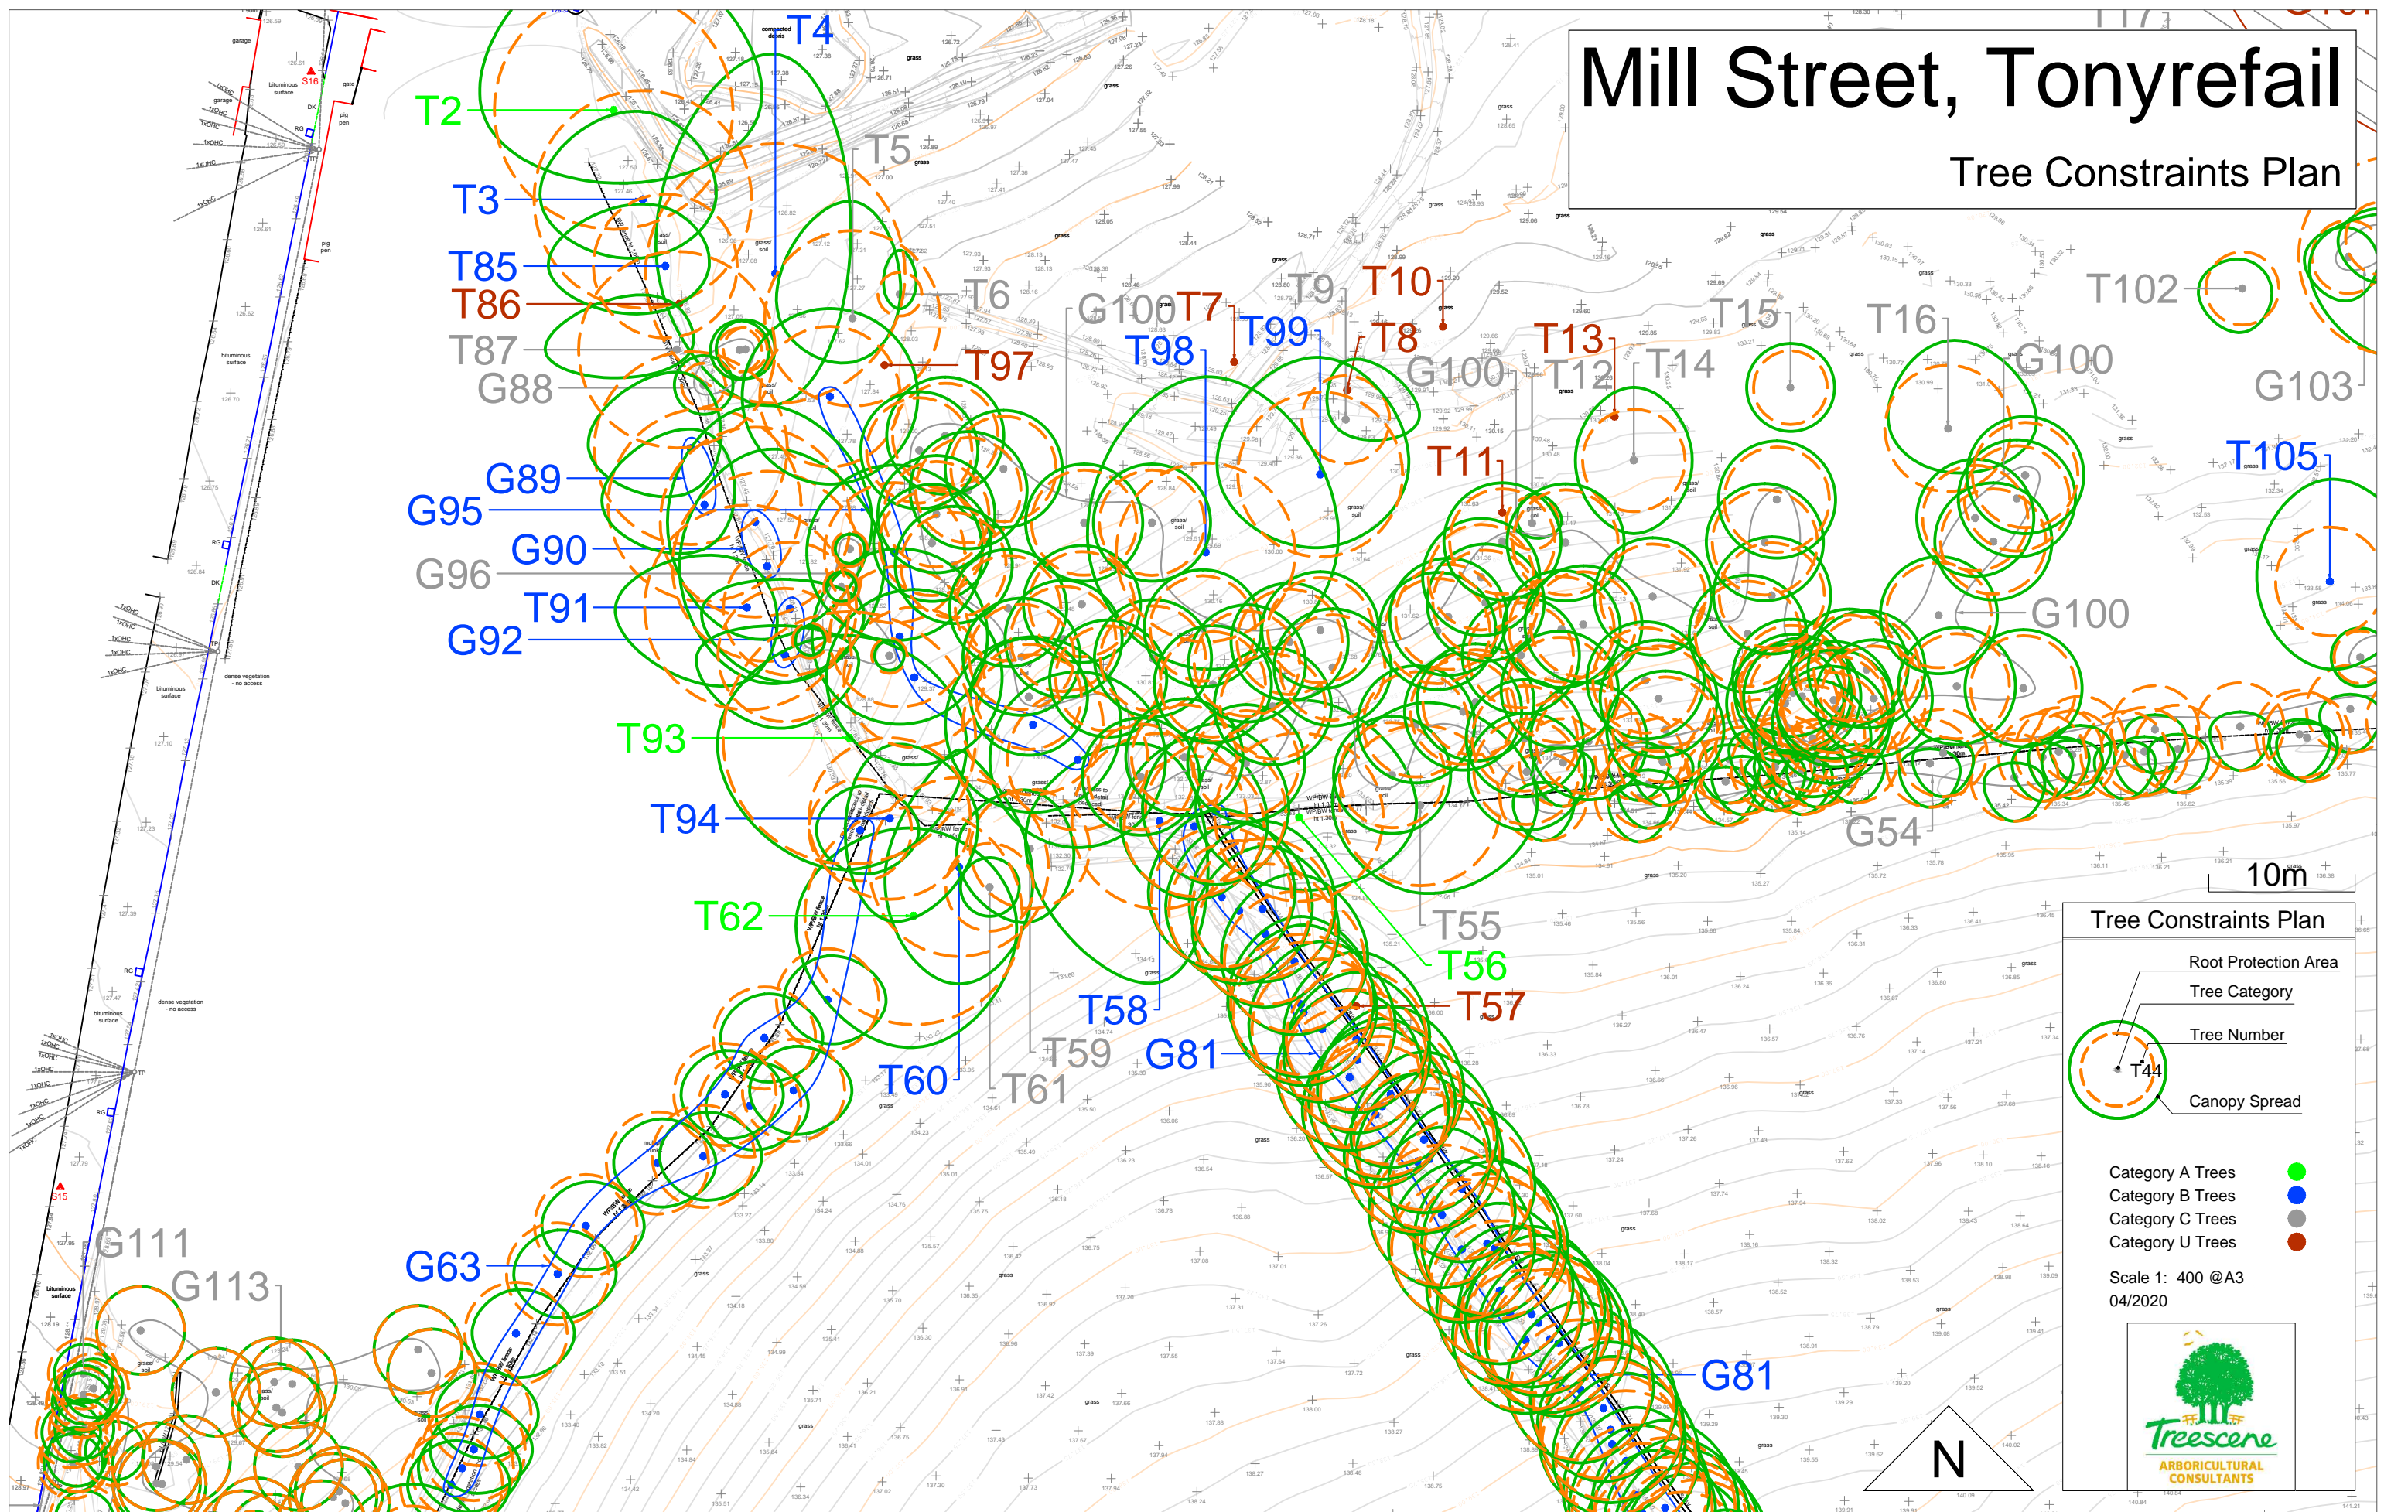

Mill Street, Tonyrefail

Tree Constraints Plan

Tree Constraints Plan

- Root Protection Area
- Tree Category
- Tree Number
- Canopy Spread

Category A Trees ●
Category B Trees ●
Category C Trees ●
Category U Trees ●

Scale 1: 400 @A3
04/2020