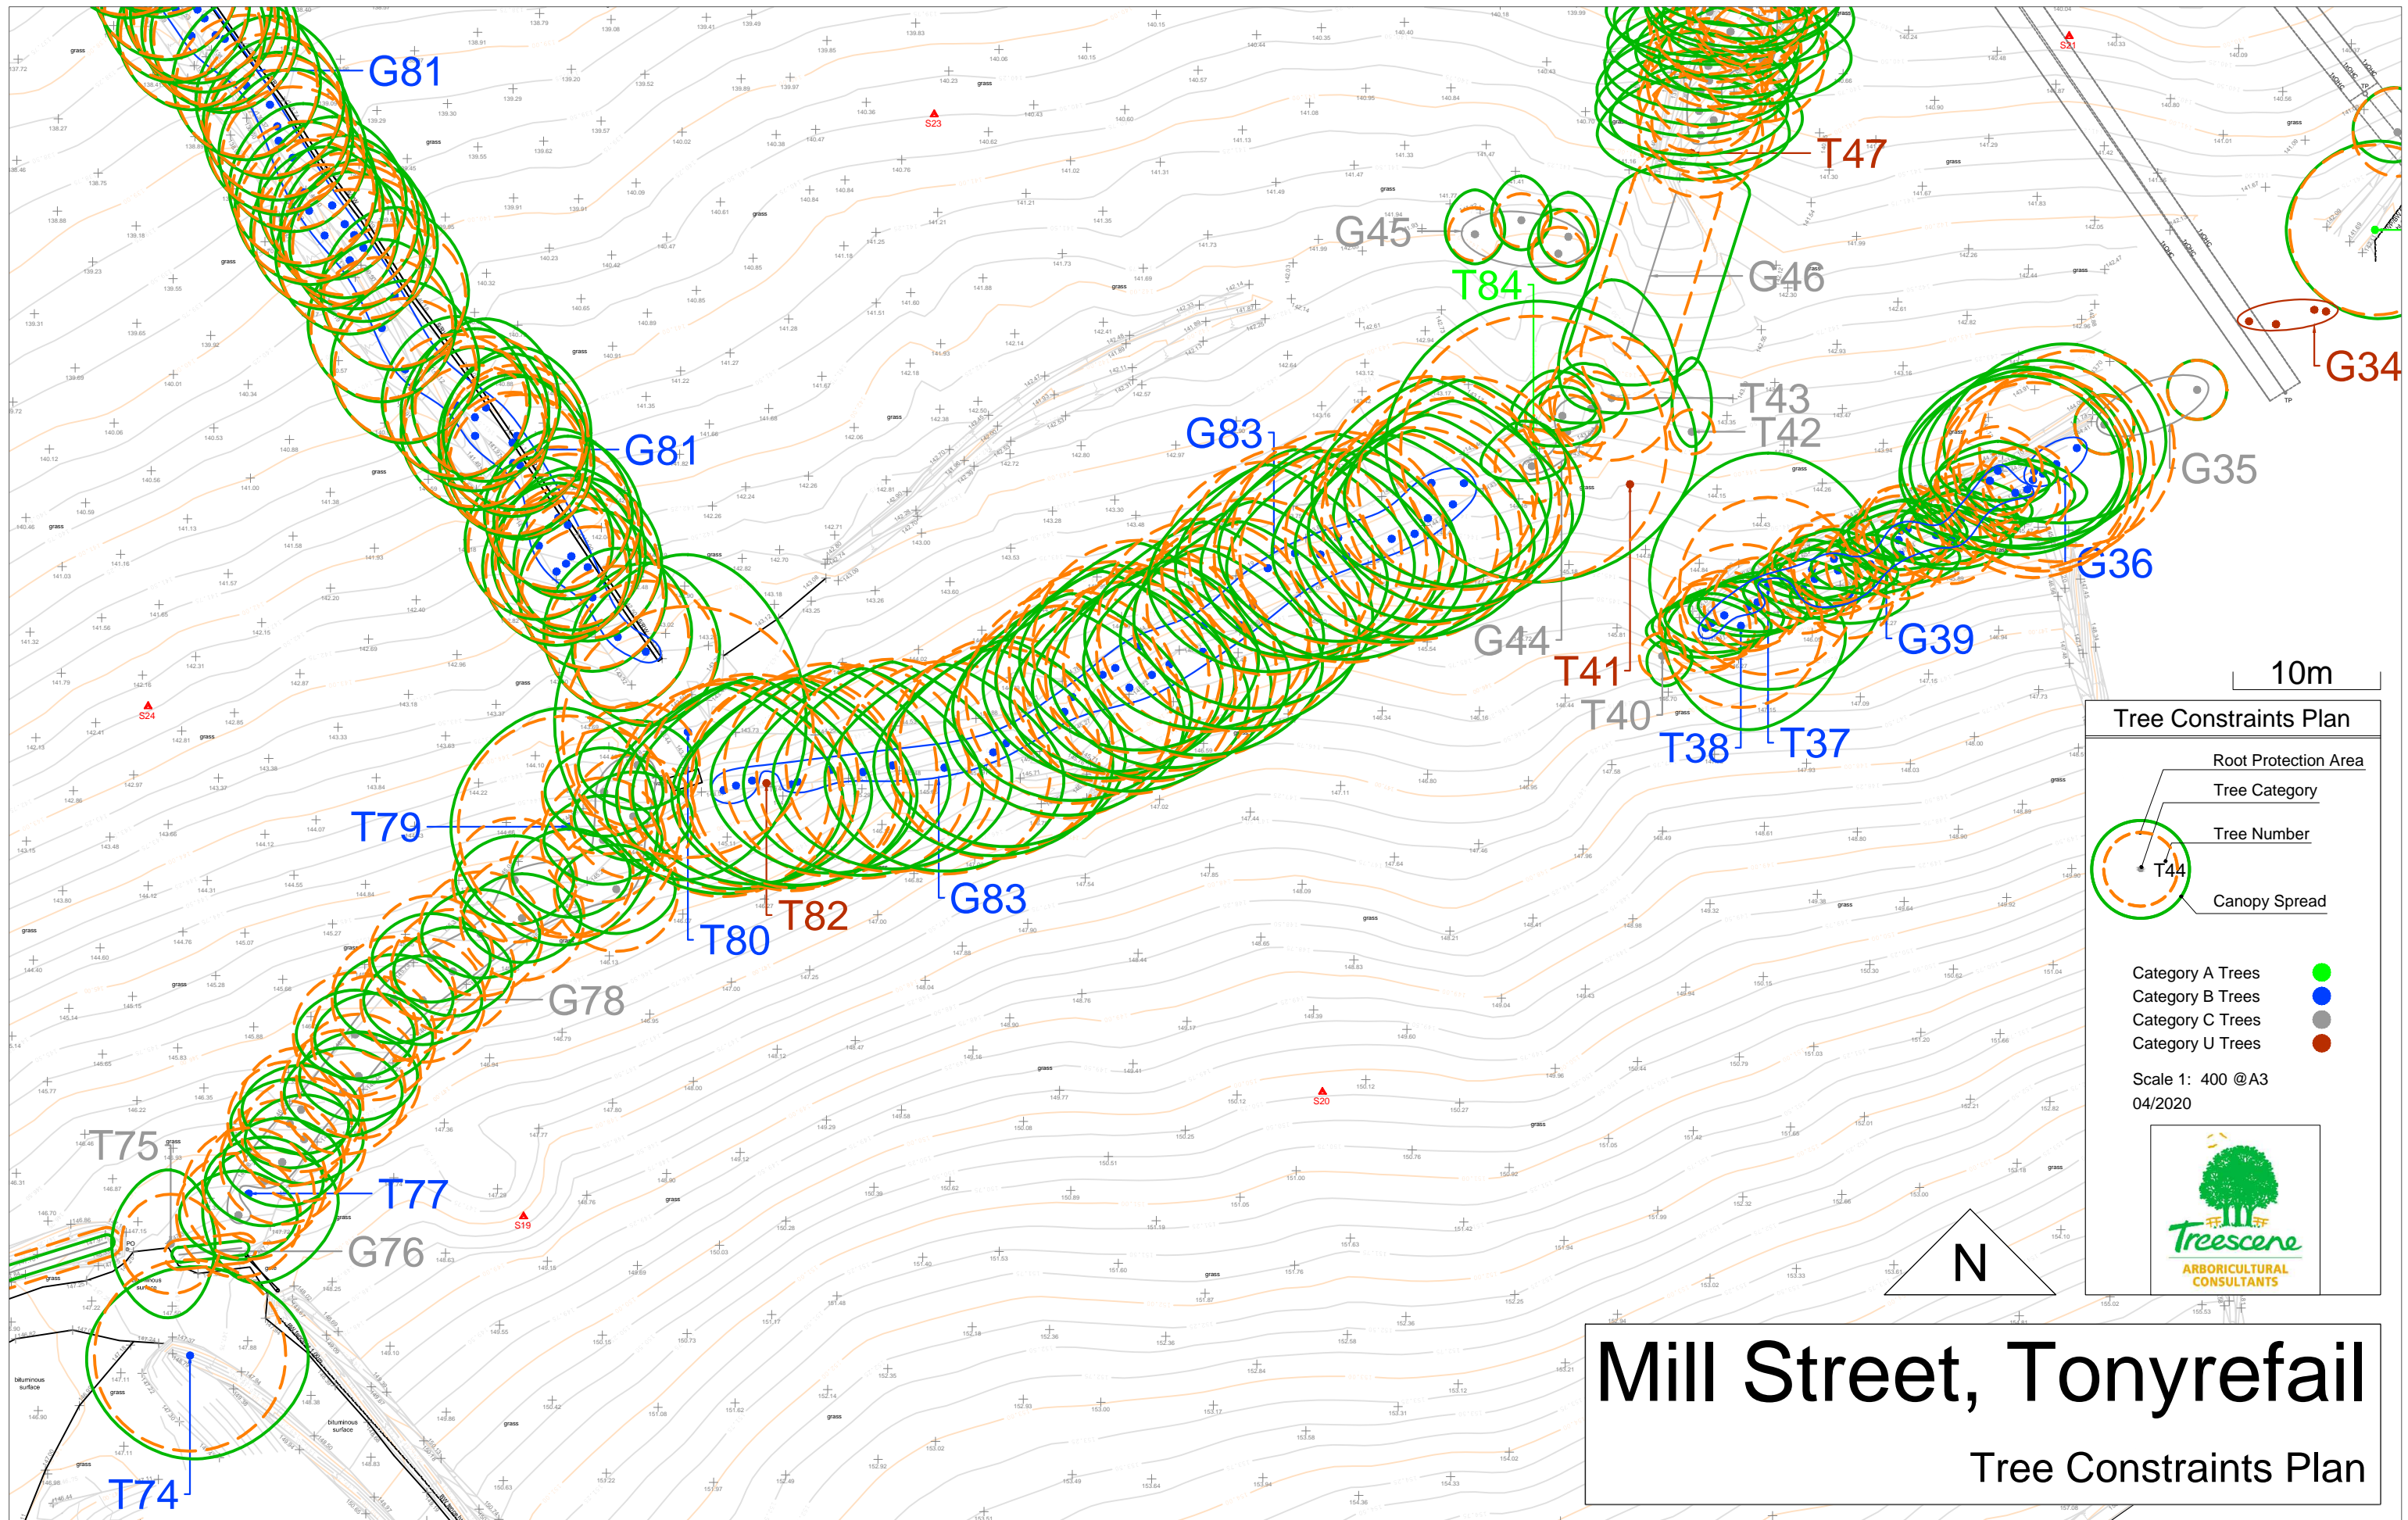

Mill Street, Tonyrefail

Tree Constraints Plan

Tree Constraints Plan

- Root Protection Area
- Tree Category
- Tree Number
- Canopy Spread

Category A Trees ●
Category B Trees ●
Category C Trees ●
Category U Trees ●

Scale 1: 400 @A3
04/2020

10m