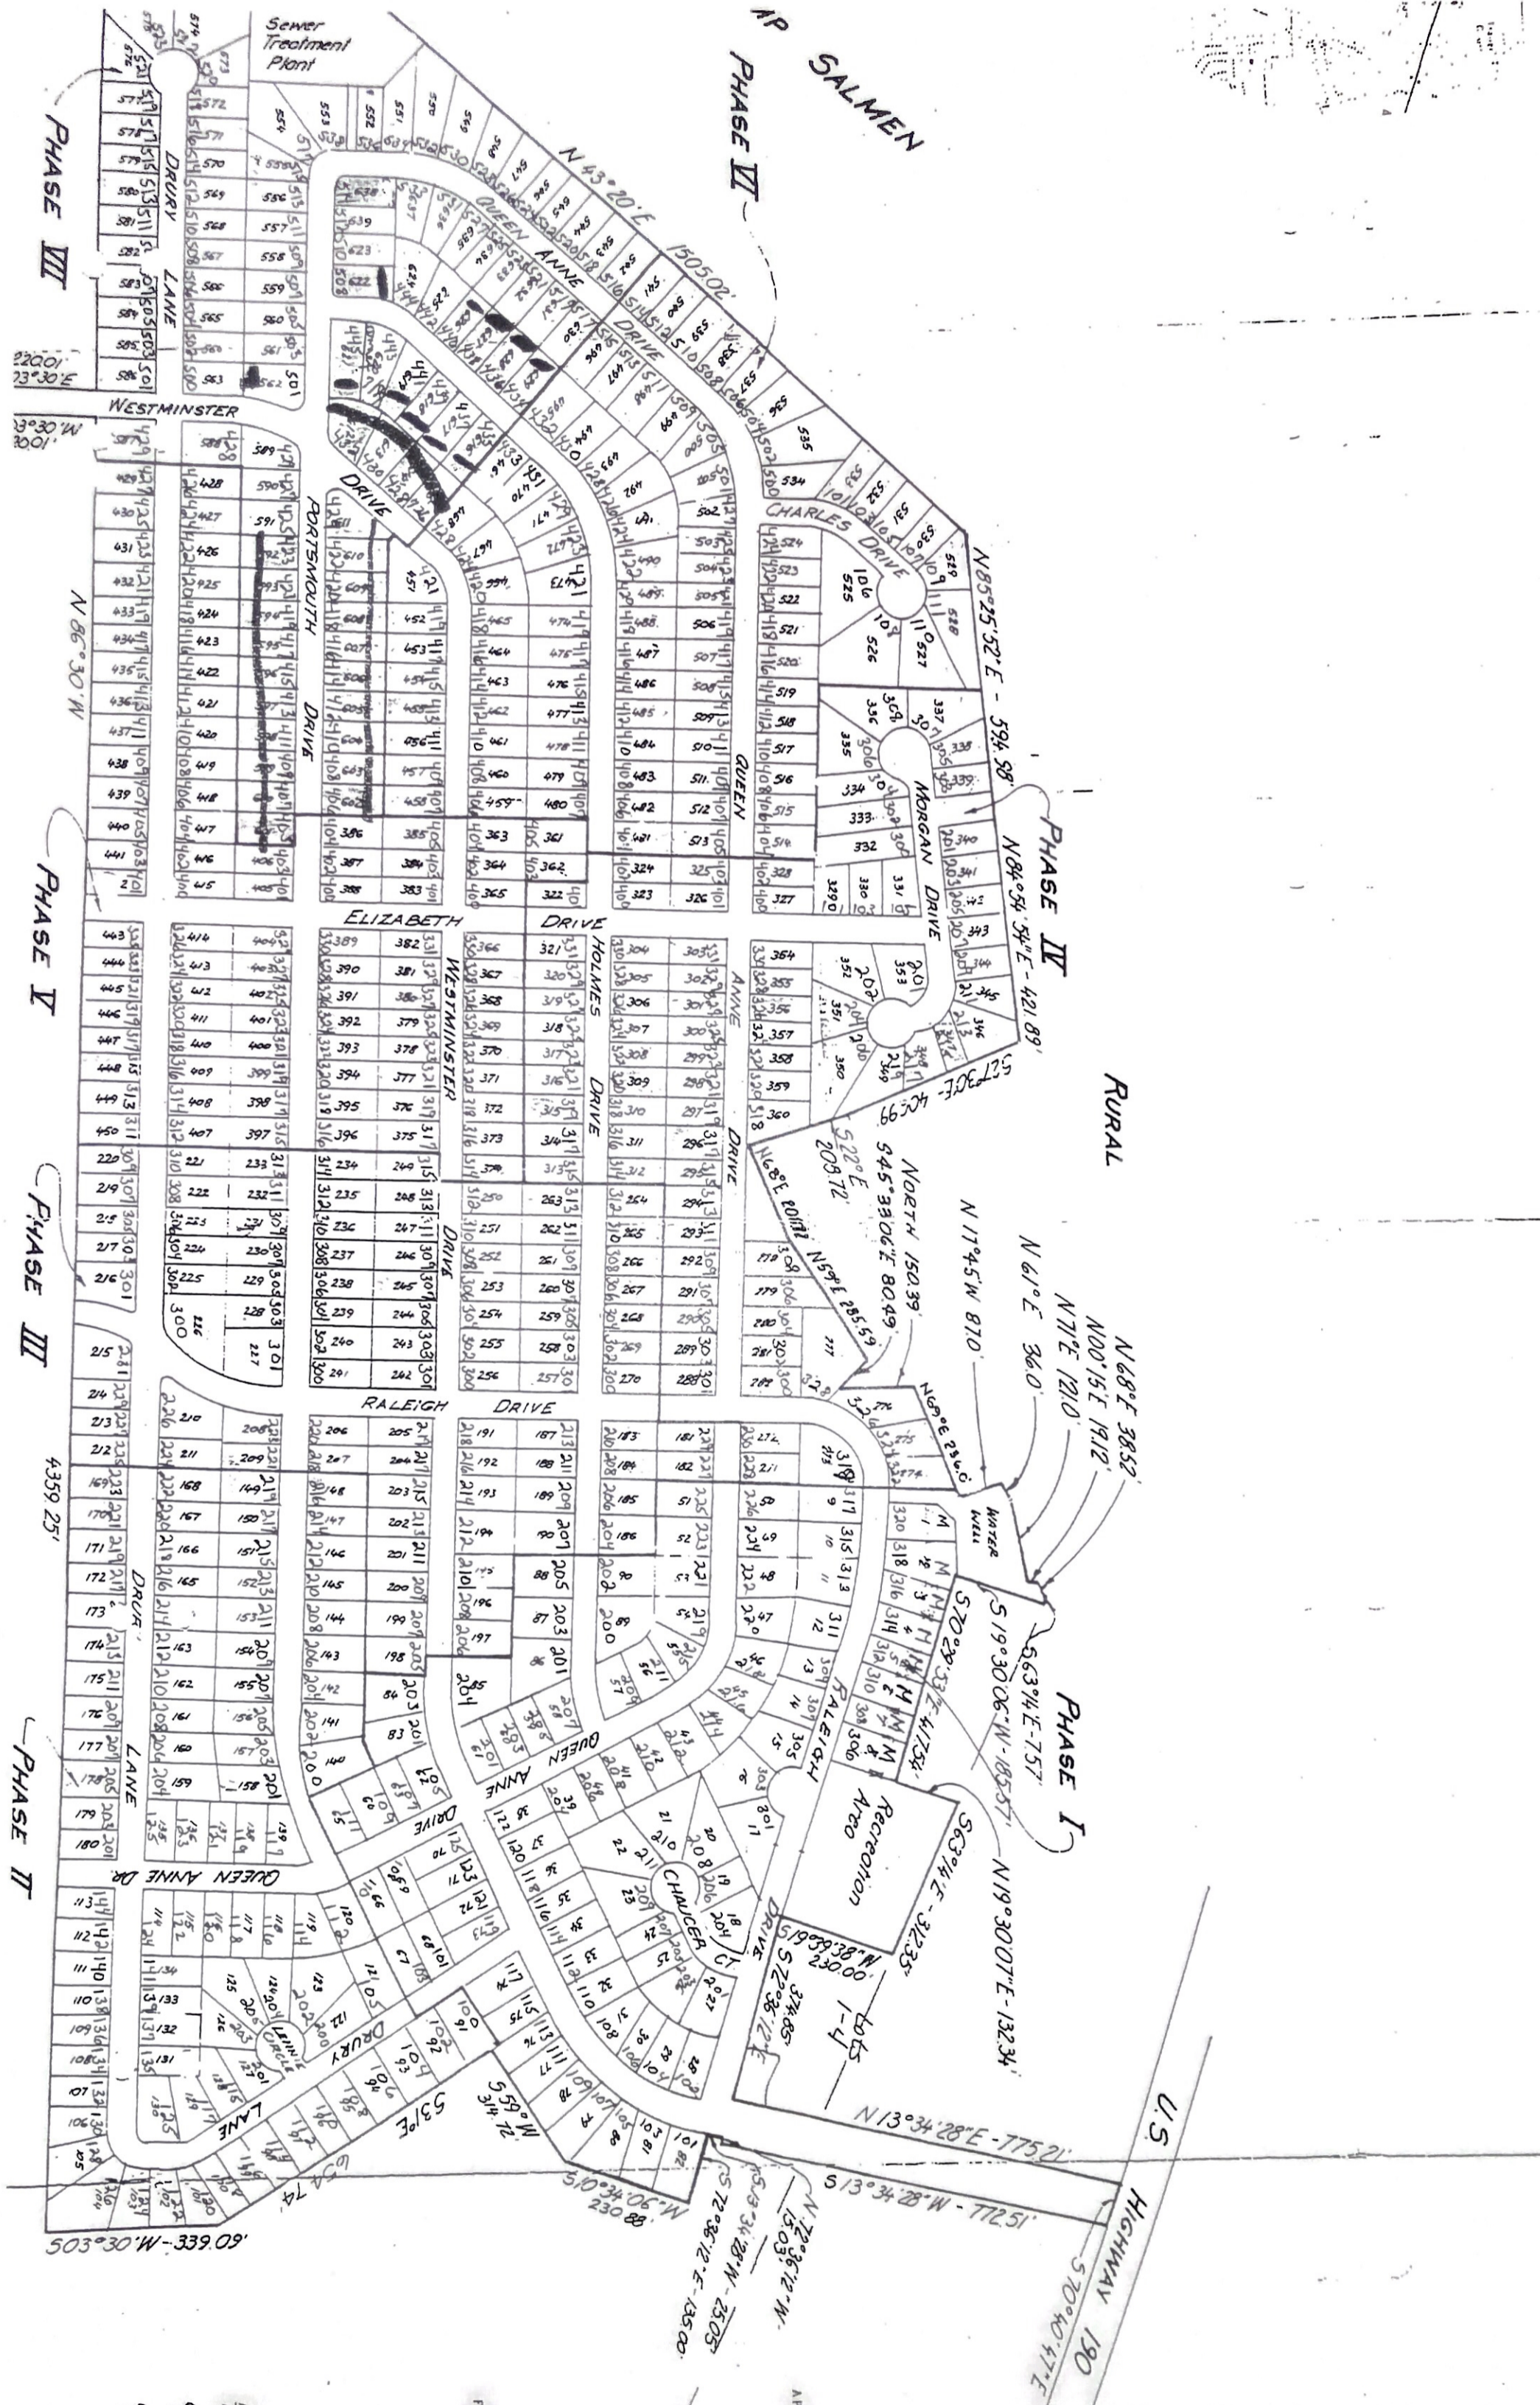

HYUNDAYS

YULYSE

PHASES
 (Formerly Canterbury Square)
 SECTIONS 4 & 38, T9S, R14E, 9TH WARD
 ST. TAMMANY PARISH, LOUISIANA

15C
 ANT
 60
 AVE
 60
 ROW
 CFI