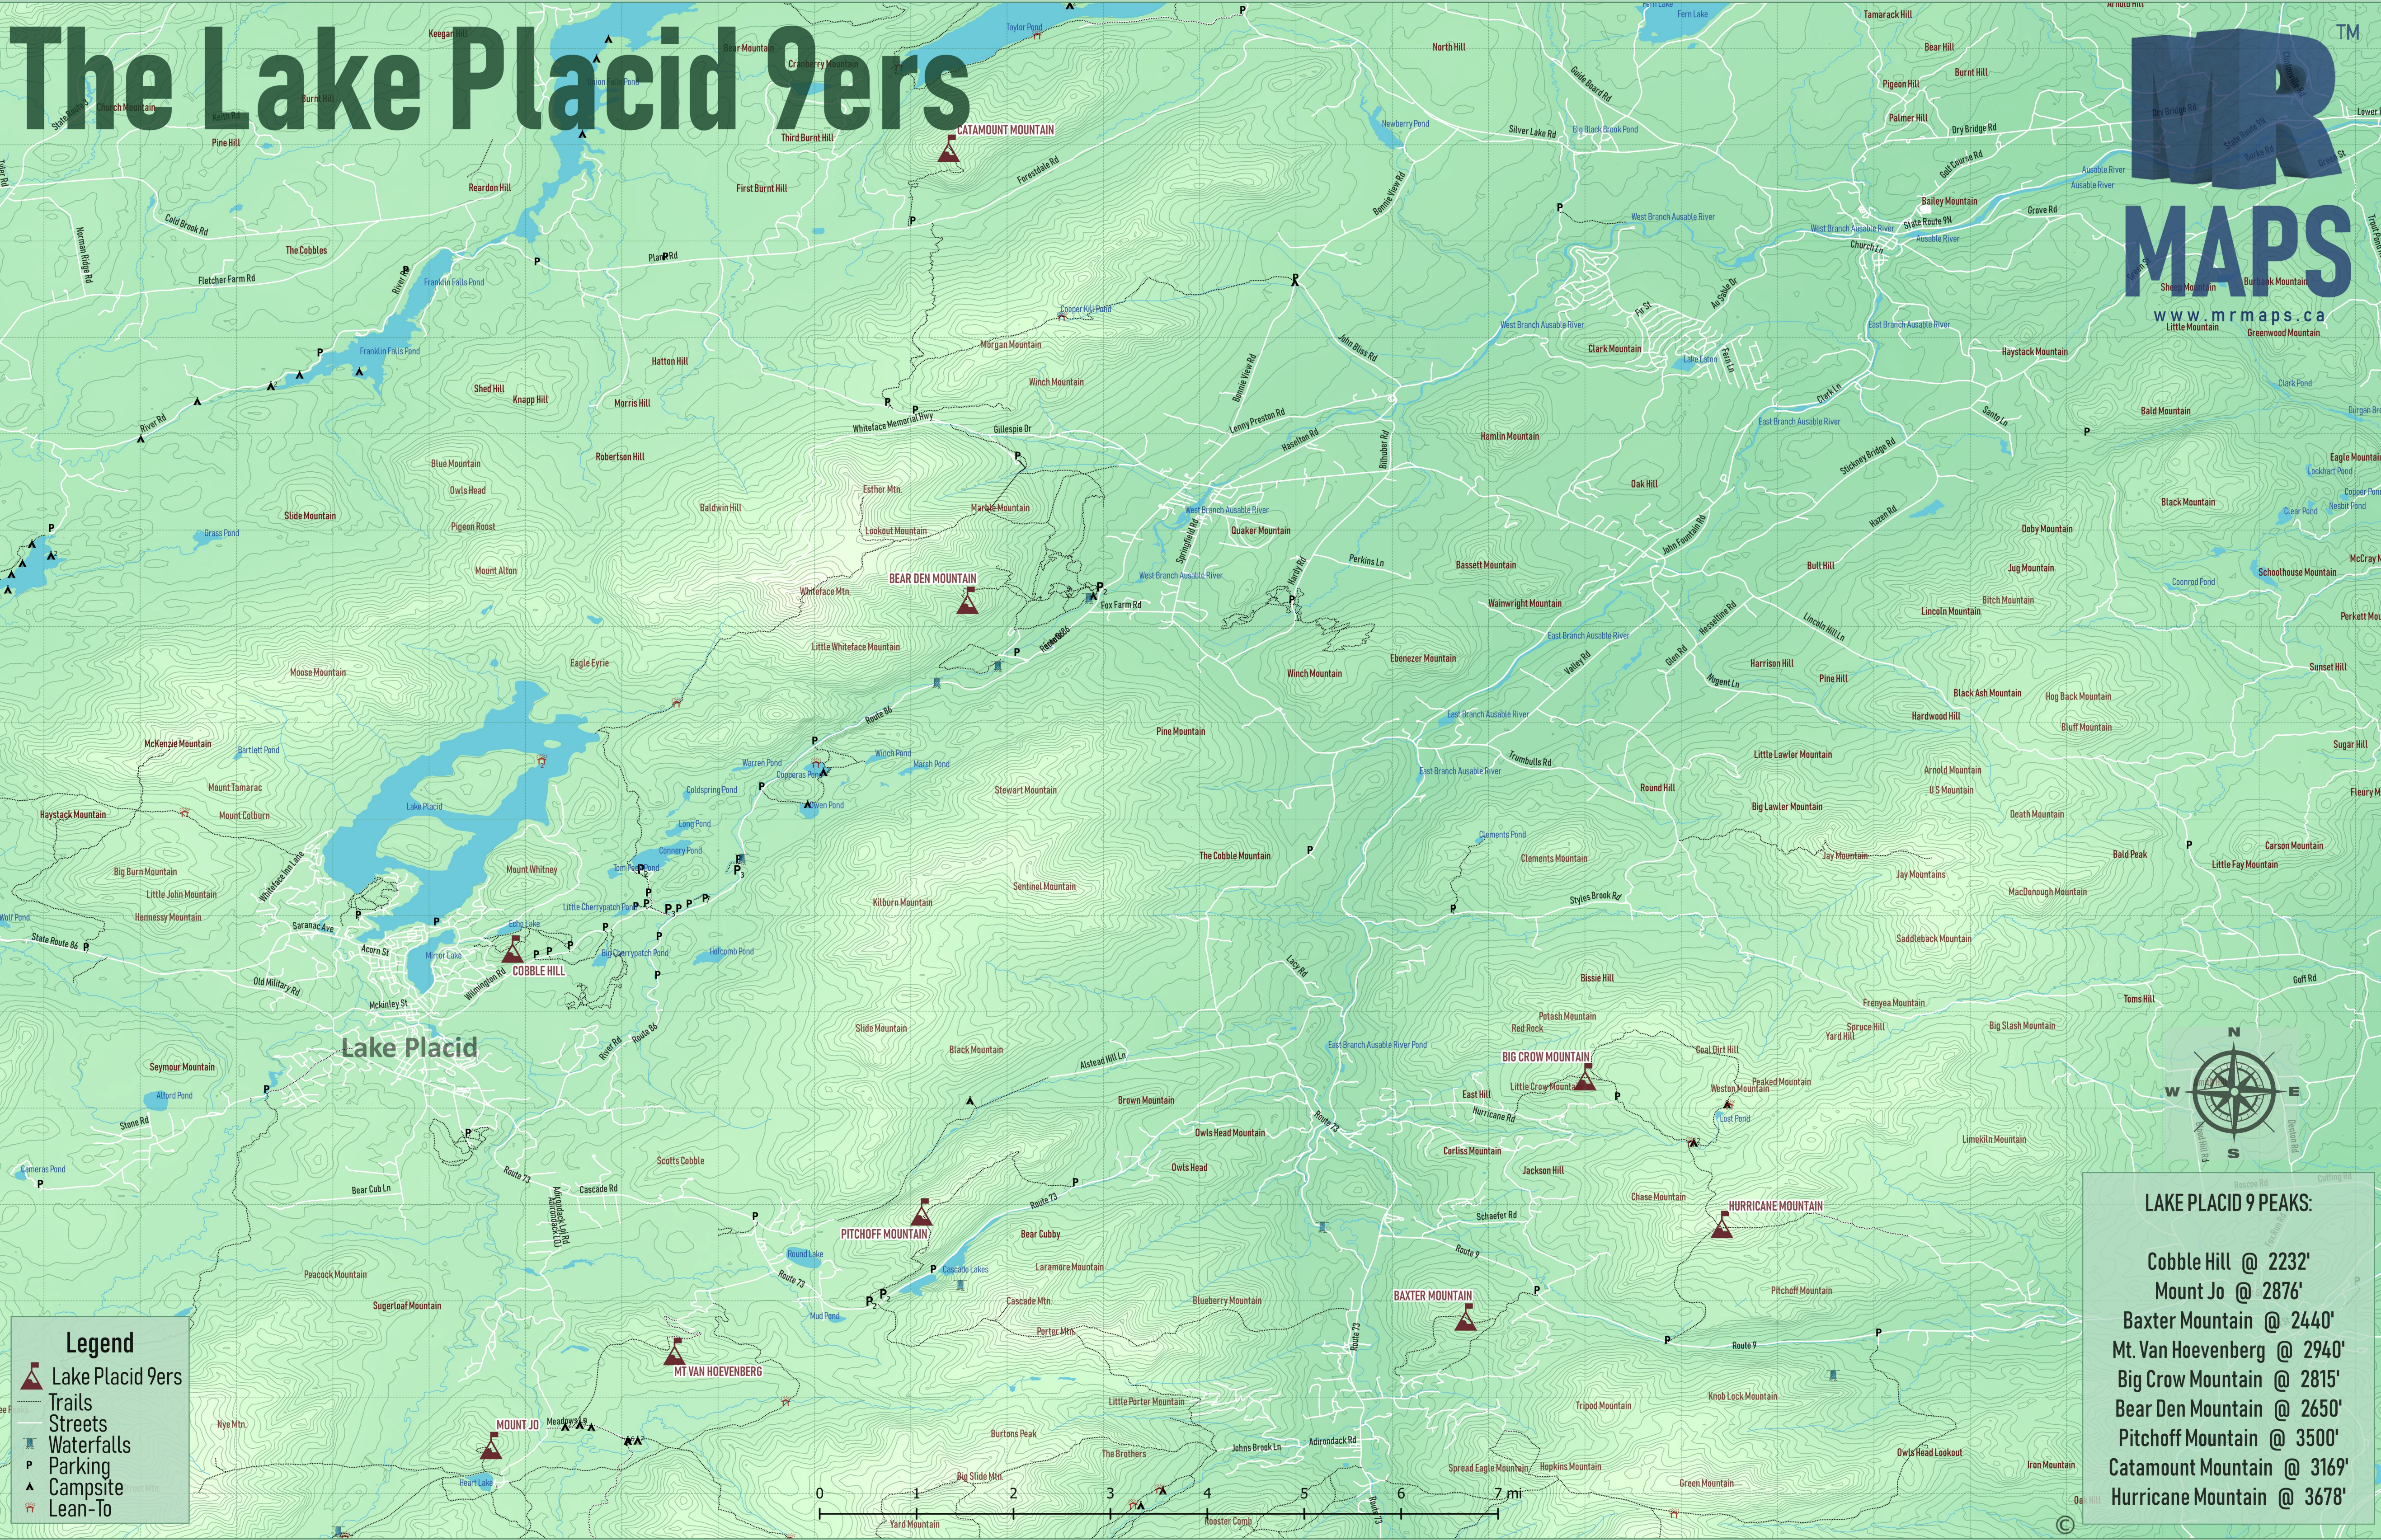

The Lake Placid 9ers

www.mrmaps.ca

Legend

- Lake Placid 9ers
- Trails
- Streets
- Waterfalls
- Parking
- Campsite
- Lean-To

LAKE PLACID 9 PEAKS:

- Cobble Hill @ 2232'
- Mount Jo @ 2876'
- Baxter Mountain @ 2440'
- Mt. Van Hoevenberg @ 2940'
- Big Crow Mountain @ 2815'
- Bear Den Mountain @ 2650'
- Pitchoff Mountain @ 3500'
- Catamount Mountain @ 3169'
- Hurricane Mountain @ 3678'