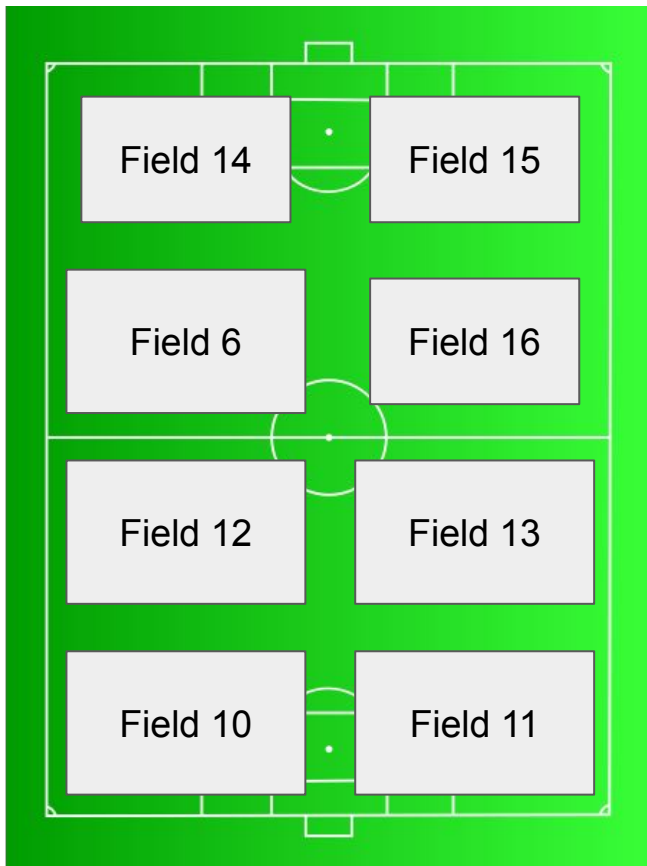

PLEASE NO FOOD, GUM, OR,
DRINKS ON THE FIELDS
Only water is permitted

East Field

Restrooms

West Field

Entrance

Standings/Scorekeeping Table

*Fields are grouped together by age group