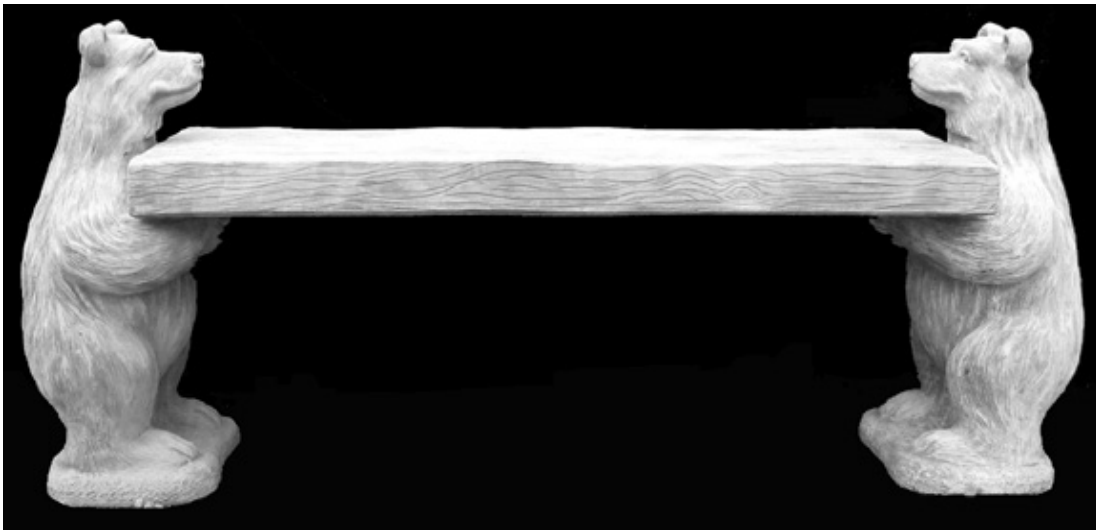

A place for contemplation and rest....

F-677 Bear Bench 24"H x 57"L **Price:** \$350.00

F-630 Rectangular Table 28"H (Top-26"x45"W)

\*Columns F-612 Fluted and F-626 Roman can be substituted for the koi table bases.