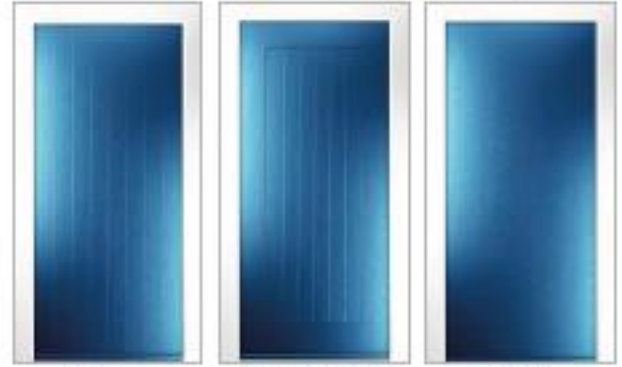

Cottage

Cottage Framed

Flush

Cottage door designs are suitable for both front and back doors, designs are flexible, traditional as well as contemporary.

Choose either a Cottage, Cottage Framed or Flush door style. Have as a solid door or choose from the five glazing design options and the glass options within each range. Clear and textured glass options (page 9), are also available.