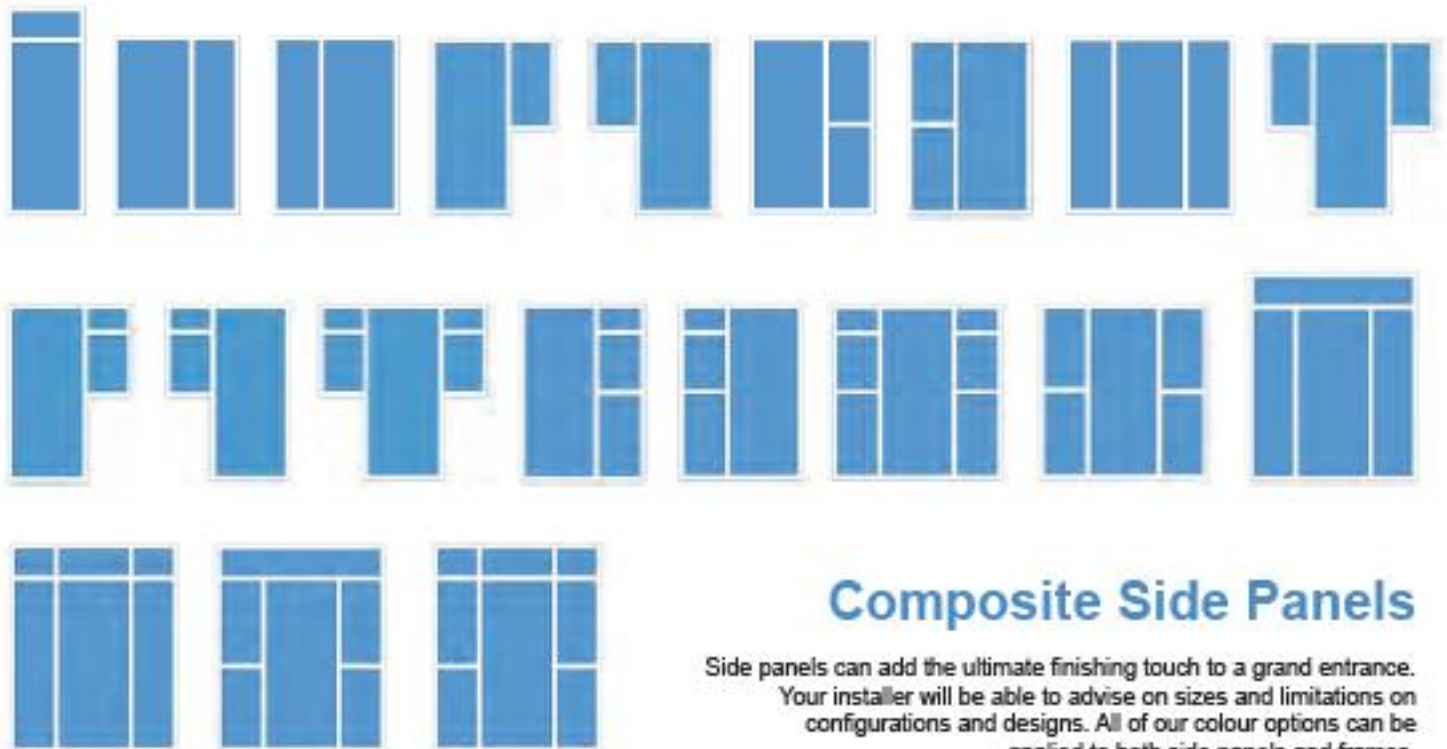

Side Panels, Flag & Top Lights

All Ultimate Collection Composite Doors can be supplied with side panels, flags and top lights. Each one is custom made to your required size, colour and either welded or coupled. What better way to maximise the light and make a statement to the entrance of your property.

Composite Side Panels

Side panels can add the ultimate finishing touch to a grand entrance. Your installer will be able to advise on sizes and limitations on configurations and designs. All of our colour options can be applied to both side panels and frames.