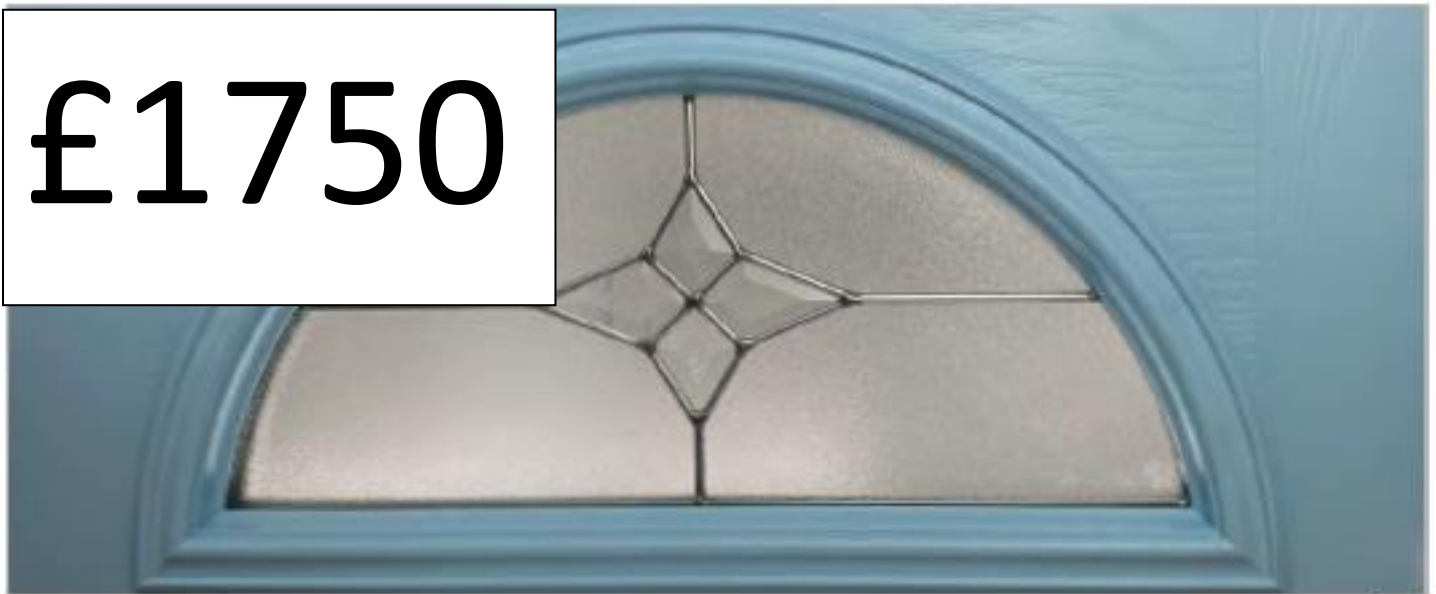

£1750

Grace