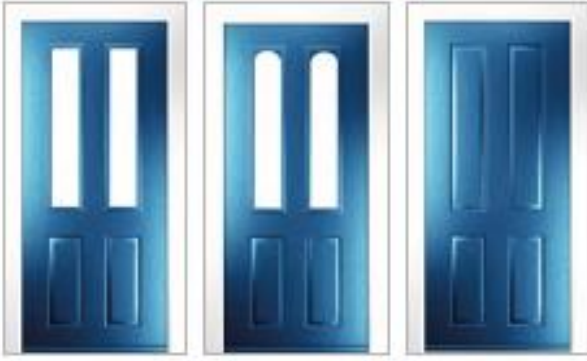

ALL DOORS ARE WHITE INSIDE WITH A WHITE FRAME AS STANDARD	STANDARD DOOR PRICE (STANDARD COLOUR RANGE)	INSIDE COLOUR MATCH £250	COLOUR MATCH FRAME £100 PER SIDE	BEVEL GLASS £150	PREMIUM COLOUR £150	LONG HANDLE £200 PER SIDE	OBSCURE GLASS FREE

Dual Glazed

Dual Glazed   Dual Glazed Arch   4 Panel Solid

The Dual Glazed door range is a classic choice and remains popular with homeowners throughout the UK as their preferred door style. With a selection of glass options and colour choices, homeowners can personalise their door to make a beautiful welcome statement.

Clear and textured glass options (page 9), are also available.